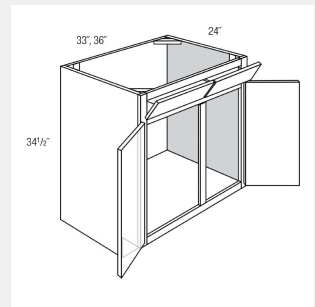

AKE-SB33

**Double Door Base
Cabinet- 1 Drawer - 33W
x 24D x 34.5H**

AKE-SB33-2TILT

**Sink Base Double Door
with Tilt Out Tray
33WX34.5HX24D**

AKE-SB36

**Sink Double Door Base
Cabinet- 2 Drawer Fronts
- 36W x 34.5H x 24D**