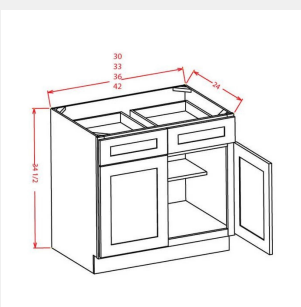

AKE-B24B

Double Door Base Cabinet- 1 Drawer 24Wx34.5Hx24D

AKE-B24BSCRT

Double Door Base Cabinet with Soft-Close Rollouts-1 Drawer, 2 Rollouts

AKE-B27B

Double Door One Drawer Base Cabinet - 1 shelf -27Wx24Dx34.5H

AKE-B27BSCRT

Double Door Base Cabinet with Soft-Close Rollouts-1 Drawer, 2 Rollouts -27Wx24Dx34.5H

AKE-B30B

Double Door Base Cabinet- 1 Drawer 30Wx34.5Hx24D

AKE-B30BSCRT

Double Door Base Cabinet with Soft-Close Rollouts- 1 Drawer, 2 Rollouts

AKE-B33

Double Door Base Cabinet- 1 Drawer - 33W x 24D x 34.5H

AKE-B36

Double Door Base Cabinet- 1 Drawer - 36W x 24D x 30.25H

AKE-B36SCRT

Double Door Base Cabinet with Soft-Close Rollouts- 1 Drawer, 4 Rollouts

AKE-B42

Double Door Base Cabinet- 2 Drawers - 42 x 34 x 24

AKE-B42SCRT

Double Door Base Cabinet with Soft-Close Rollouts -2 Drawers, 4 Rollouts - 42 x 34 x 24

AKE-BBC36/39

Single Door Blind Base Cabinet - 1 Drawer - 27W x 24D x 34.5H