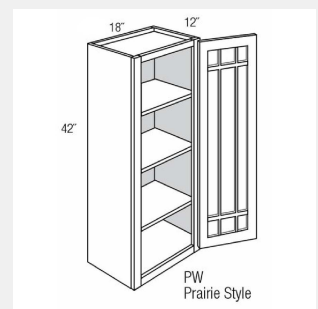

AKE-PGW1842

Single Glass Prairie (Mullion) Door Wall Cabinet -3 shelves - 18Wx12Dx42H