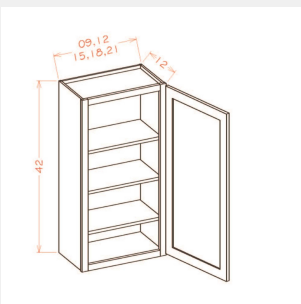

AKE-W1542

Single Door Three Adjustable Shelves Wall Cabinet - 15Wx42Hx12D