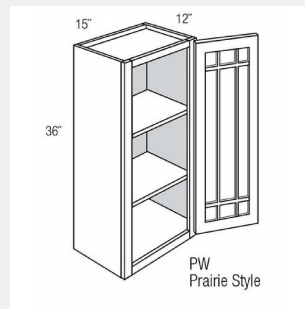

AKE-PGW1536

Single Mullion Glass Door Wall Cabinet with 2 Adjustable Shelves - 15Wx36Hx12D