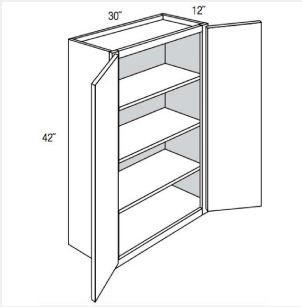

AKE-W3024B

**Double Door Wall Cabinet
- 30xW24Hx12D**

AKE-W3030B

**Double Door Wall Cabinet
- 2 shelves -
30Wx30Hx12D**

AKE-W3036B

**Double Butt Door Two
Adjustable Shelves Wall
Cabinet-30WX12DX36H**

AKE-W3042B