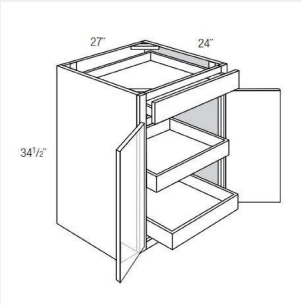

AKE-B18SFTTR-DMK

Single Door Base Cabinet with Trash Pullout - 1 Drawer - 18W x 24D x 34.5H

AKE-B18TTCD18

Single Door Base Cabinet with 2-Tier Cutlery Drawer 3 Drawers - 18W x 24D x 34.5H

AKE-B21SCRT

Single Door Base Cabinet with Soft-Close Rollouts-1 Drawer, 2 Rollouts - 21W x 24D x 34.5H

AKE-B24B

Double Door Base Cabinet- 1 Drawer 24Wx34.5Hx24D

AKE-B24BSCRT

Double Door Base Cabinet with Soft-Close Rollouts-1 Drawer, 2 Rollouts

AKE-B27B

Double Door One Drawer Base Cabinet - 1 shelf -27Wx24Dx34.5H

AKE-B27BSCRT

Double Door Base Cabinet with Soft-Close Rollouts-1 Drawer, 2 Rollouts -27Wx24Dx34.5H

AKE-B30B

Double Door Base Cabinet- 1 Drawer 30Wx34.5Hx24D

AKE-B30BSCRT

Double Door Base Cabinet with Soft-Close Rollouts- 1 Drawer, 2 Rollouts

AKE-B33

Double Door Base Cabinet- 1 Drawer - 33W x 24D x 34.5H

AKE-B36

Double Door Base Cabinet- 1 Drawer - 36W x 24D x 30.25H

AKE-B36SCRT

Double Door Base Cabinet with Soft-Close Rollouts- 1 Drawer, 4 Rollouts