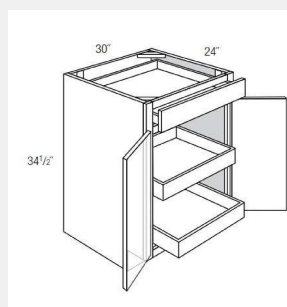

AKE-B24B

Double Door Base Cabinet- 1 Drawer 24Wx34.5Hx24D

AKE-B24BSCRT

Double Door Base Cabinet with Soft-Close Rollouts-1 Drawer, 2 Rollouts

AKE-B27B

Double Door One Drawer Base Cabinet - 1 shelf -27Wx24Dx34.5H

AKE-B27BSCRT

Double Door Base Cabinet with Soft-Close Rollouts-1 Drawer, 2 Rollouts -27Wx24Dx34.5H

AKE-B30B

Double Door Base Cabinet- 1 Drawer 30Wx34.5Hx24D

AKE-B30BSCRT

Double Door Base Cabinet with Soft-Close Rollouts- 1 Drawer, 2 Rollouts

AKE-B33

Double Door Base Cabinet- 1 Drawer - 33W x 24D x 34.5H

AKE-B36

Double Door Base Cabinet- 1 Drawer - 36W x 24D x 30.25H

AKE-B36SCRT

Double Door Base Cabinet with Soft-Close Rollouts- 1 Drawer, 4 Rollouts

AKE-B42

Double Door Base Cabinet- 2 Drawers - 42 x 34 x 24

AKE-B42SCRT

Double Door Base Cabinet with Soft-Close Rollouts -2 Drawers, 4 Rollouts - 42 x 34 x 24

AKE-BBC36/39

Single Door Blind Base Cabinet - 1 Drawer - 27W x 24D x 34.5H