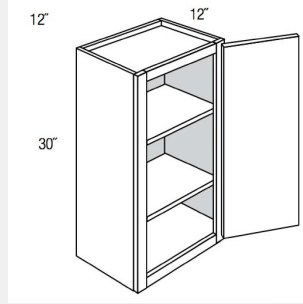

AKE-W1230

Single Door Wall Cabinet - Two Shelves-12Wx30Hx12