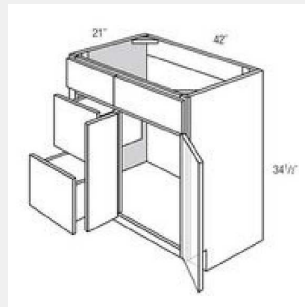

AKE-V3621

**Double Door Vanity, 1
Drawer Front - 36x34x21**

AKE-V3621D-L

**Double Door Vanity, 2
Left Drawers, 2 Drawer
Fronts - 36x34x21**

AKE-V3621D-R

Double Door Vanity, 2 Right Drawers, 2 Drawer Fronts - 36x34x21