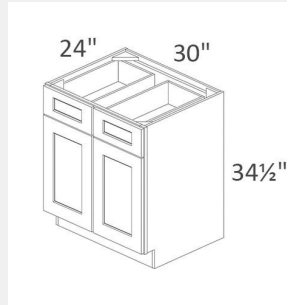

AKE-B18SFTTR-DMK

Single Door Base Cabinet with Trash Pullout - 1 Drawer - 18W x 24D x 34.5H

AKE-B18TTCD18

Single Door Base Cabinet with 2-Tier Cutlery Drawer 3 Drawers - 18W x 24D x 34.5H

AKE-B21SCRT

Single Door Base Cabinet with Soft-Close Rollouts-1 Drawer, 2 Rollouts - 21W x 24D x 34.5H

AKE-B24B

Double Door Base Cabinet- 1 Drawer 24Wx34.5Hx24D

AKE-B24BSCRT

Double Door Base Cabinet with Soft-Close Rollouts-1 Drawer, 2 Rollouts

AKE-B27B

Double Door One Drawer Base Cabinet - 1 shelf -27Wx24Dx34.5H

AKE-B27BSCRT

Double Door Base Cabinet with Soft-Close Rollouts-1 Drawer, 2 Rollouts -27Wx24Dx34.5H

AKE-B30B

Double Door Base Cabinet- 1 Drawer 30Wx34.5Hx24D

AKE-B30BSCRT

Double Door Base Cabinet with Soft-Close Rollouts- 1 Drawer, 2 Rollouts

AKE-B33

Double Door Base Cabinet- 1 Drawer - 33W x 24D x 34.5H

AKE-B36

Double Door Base Cabinet- 1 Drawer - 36W x 24D x 30.25H

AKE-B36SCRT

Double Door Base Cabinet with Soft-Close Rollouts- 1 Drawer, 4 Rollouts