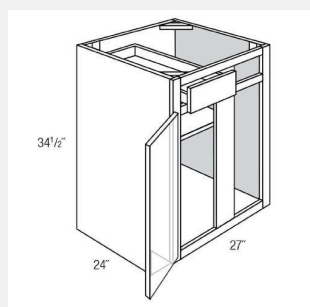

AKE-B24B

Double Door Base Cabinet- 1 Drawer 24Wx34.5Hx24D

AKE-B24BSCRT

Double Door Base Cabinet with Soft-Close Rollouts-1 Drawer, 2 Rollouts

AKE-B27B

Double Door One Drawer Base Cabinet - 1 shelf -27Wx24Dx34.5H

AKE-B27BSCRT

Double Door Base Cabinet with Soft-Close Rollouts-1 Drawer, 2 Rollouts -27Wx24Dx34.5H

AKE-B30B

Double Door Base Cabinet- 1 Drawer 30Wx34.5Hx24D

AKE-B30BSCRT

Double Door Base Cabinet with Soft-Close Rollouts- 1 Drawer, 2 Rollouts

AKE-B33

Double Door Base Cabinet- 1 Drawer - 33W x 24D x 34.5H

AKE-B36

Double Door Base Cabinet- 1 Drawer - 36W x 24D x 30.25H

AKE-B36SCRT

Double Door Base Cabinet with Soft-Close Rollouts- 1 Drawer, 4 Rollouts

AKE-B42

Double Door Base Cabinet- 2 Drawers - 42 x 34 x 24

AKE-B42SCRT

Double Door Base Cabinet with Soft-Close Rollouts -2 Drawers, 4 Rollouts - 42 x 34 x 24

AKE-BBC36/39

Single Door Blind Base Cabinet - 1 Drawer - 27W x 24D x 34.5H