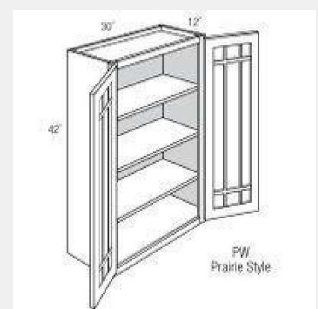

AKE-PGW3042B

Double Door Wall Cabinet With Prairie Style (Mullion) Glass Doors-3 shelves-30W x 12D x 42H - Glass not Included