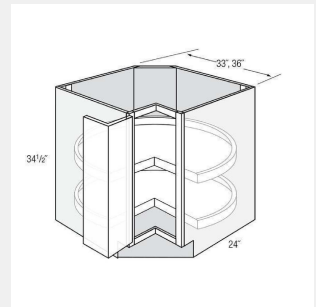

AKE-LS36DR-BOTH

Lazy Susan corner base cabinet with two bifold doors. Includes two rotating lazy susan shelves with slide out drawers in the center - 36WX34.5HX24D