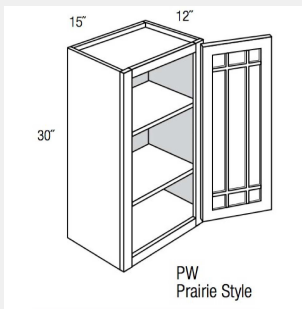

AKE-PGW1530

Single Prairie Style (Mullion) Glass Door- 2 shelves - 15x30x12