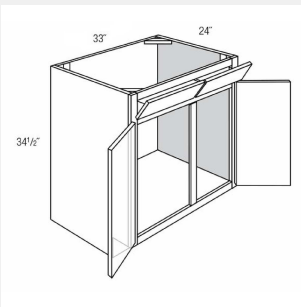

AKE-SB24B

Sink Double Door Base Cabinet- 1 Drawer Front - 24W x 24D x 34.5H

AKE-SB27B

**Double Door One Header
Sink Base Cabinet - no
shelves - 27Wx24Dx34.5H**

AKE-SB30B

**Double Door Sink Base
Cabinet - 1 Drawer -
30WX34.5HX24D**

AKE-SB33

**Double Door Base
Cabinet- 1 Drawer - 33W
x 24D x 34.5H**

AKE-SB33-2TILT

**Sink Base Double Door
with Tilt Out Tray
33WX34.5HX24D**

AKE-SB36

**Sink Double Door Base
Cabinet- 2 Drawer Fronts
- 36W x 34.5H x 24D**