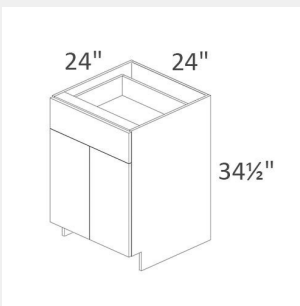

3

AKE-B12

Single Door Base Cabinet with 1 Drawer 1 shelf - 12Wx 24Dx 34.5H

AKE-B15SCRT

Single Door Base Cabinet with Soft-Close Rollouts-1 Drawer, 2 Rollouts - 15W x 24D x 34.5H

AKE-B18SCRT

Single Door Base Cabinet with Soft-Close Rollouts-1 Drawer, 2 Rollouts - 18W x 24D x 34.5H

AKE-B18SFTTR-DMK

Single Door Base Cabinet with Trash Pullout - 1 Drawer - 18W x 24D x 34.5H

AKE-B18TTCD18

Single Door Base Cabinet with 2-Tier Cutlery Drawer 3 Drawers - 18W x 24D x 34.5H

AKE-B21SCRT

Single Door Base Cabinet with Soft-Close Rollouts-1 Drawer, 2 Rollouts - 21W x 24D x 34.5H

AKE-B24B

Double Door Base Cabinet- 1 Drawer 24Wx34.5Hx24D

AKE-B24BSCRT

Double Door Base Cabinet with Soft-Close Rollouts-1 Drawer, 2 Rollouts

AKE-B27B

Double Door One Drawer Base Cabinet - 1 shelf -27Wx24Dx34.5H

AKE-B33

Double Door Base Cabinet- 1 Drawer - 33W x 24D x 34.5H

AKE-B36

Double Door Base Cabinet- 1 Drawer - 36W x 24D x 30.25H

AKE-B36SCRT

Double Door Base Cabinet with Soft-Close Rollouts- 1 Drawer, 4 Rollouts