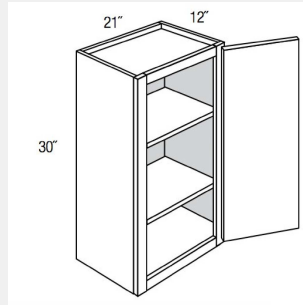

AKE-W1830

Single Door Wall Cabinet - 2 Shelves - 18Wx30Hx12D

AKE-W1836

Single Door Two Adjustable Shelves Wall Cabinet - 18Wx36Hx12D

AKE-W1842

Single Door Wall Cabinet - 3 shelves - 18Wx12Dx42H

AKE-W2130

Single Door Wall Cabinet - 2 shelves - 21Wx30Hx12D