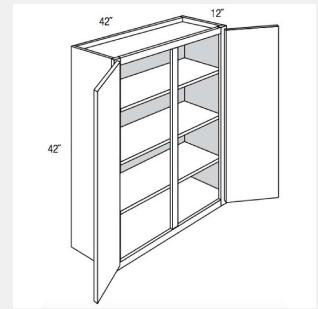

Double Door Three Shelves Wall Cabinet -36Wx12Dx42H

AKE-W4230

**Double Door Wall Cabinet
- 2 shelves - 42Wx 12Dx
30H**

AKE-W4236

**Double Door Wall Cabinet
- 2 shelves - 24W x 12D x
36H**

AKE-W4242

**Double Door Wall Cabinet-
3 shelves - 42W x 12D x
42H**