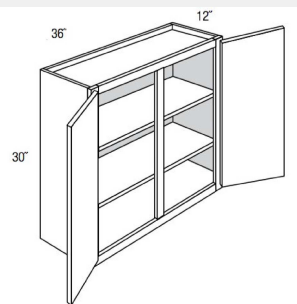

AKE-W3630

Double Door Wall Cabinet - 2 shelves - 36W x 12D x 30H