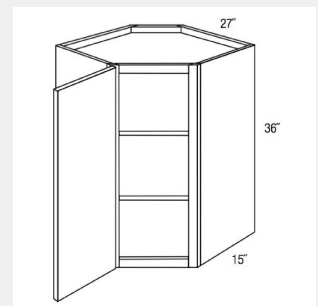

AKE-WDC2736

Single Door Diagonal Corner Wall Cabinet - 2 shelves - 27W x 12D x 36H