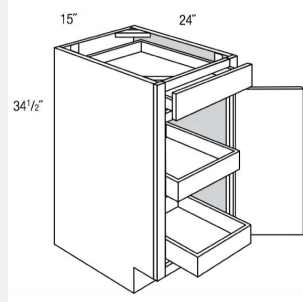

3

AKE-B12

Single Door Base Cabinet with 1 Drawer 1 shelf - 12Wx 24Dx 34.5H

AKE-B15SCRT

Single Door Base Cabinet with Soft-Close Rollouts-1 Drawer, 2 Rollouts - 15W x 24D x 34.5H

AKE-B18SCRT

Single Door Base Cabinet with Soft-Close Rollouts-1 Drawer, 2 Rollouts - 18W x 24D x 34.5H