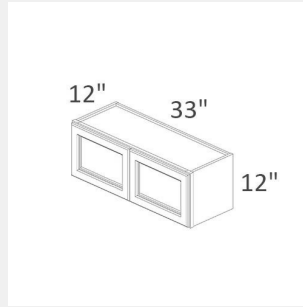

AKE-W3312

Double Door Bridge Wall Cabinet - no shelves - 33W x 12D x 12H