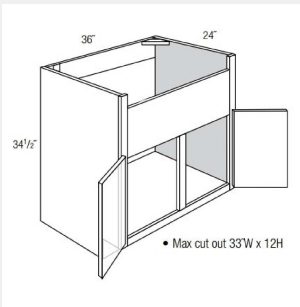

AKE-B33

Double Door Base Cabinet- 1 Drawer - 33W x 24D x 34.5H

AKE-B36

Double Door Base Cabinet- 1 Drawer - 36W x 24D x 30.25H

AKE-B36SCRT

Double Door Base Cabinet with Soft-Close Rollouts- 1 Drawer, 4 Rollouts

AKE-DB18TTCD18

Single Door Base Cabinet with 2-Tier Cutlery Drawer 3 Drawers - 18W x 24D x 34.5H

AKE-DB21

Three Drawer Base Cabinet - 21W x 24D x 34.5H

AKE-DB24

Three Drawer Base Cabinet - 24W x 24D x 34.5H

AKE-DB30

Three Drawer Base Cabinet - 30W x 24D x 34.5H

AKE-DB36

Three Drawer Base Cabinet - 36W x 24D x 34.5H

6

Essex White

AKE-FSB36

Farm Sink Base 2 Doors - 36W x 24D x 34.5H - Fits up to a 33W x 9H farm sink

AKE-LS33

Easy Reach Base Cabinet (Lazy Susan) with bi-fold door 33WX34.5HX24D

AKE-LS36DR-BOTH

Lazy Susan corner base cabinet with two bifold doors. Includes two rotating lazy susan shelves with slide out drawers in the center - 36WX34.5HX24D