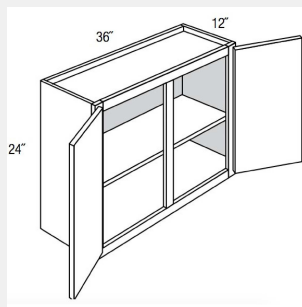

AKE-W3624

Double Butt Door One Adjustable Shelf Wall Cabinet-36WX12DX24H