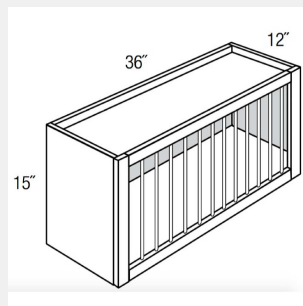

AKE-W3615PL

Plate Rack 36W x 12D x 15H - Matching interior 13 slots