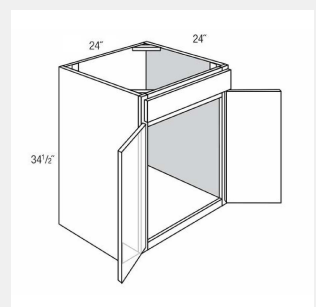

AKE-MB30

Base Microwave Cabinet Open Shelf, 1 Drawer - 30W x 24D x 34.5H

AKE-OC3390

Tall Oven Cabinet 33xw, 24xd, 2 Doors, 3 Drawers - 33W x 24D x 90H

AKE-OC3396

Tall Oven Cabinet 33xw, 24xd, 2 Doors, 3 Drawers - 33W x 24D x 96H