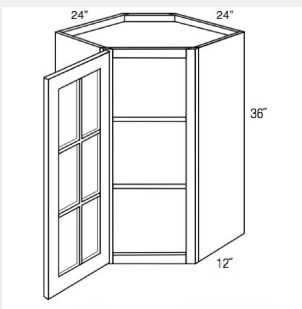

AKE-GWDC2436

Single Glass Door Wall Diagonal Corner Cabinet- 2 shelves - 24W x 12D x 36H