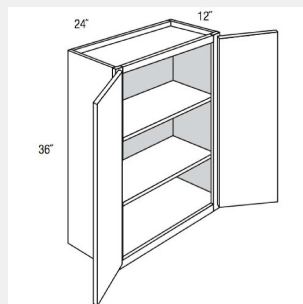

Double Butt Door Wall Cabinet-24WX12DX18H

AKE-W2430B

Double Door Wall Cabinet - 2 shelves - 24Wx30Hx12D

AKE-W2436B

Double Butt Door Two Adjustable Shelves Wall Cabinet-24WX12DX36H

AKE-W2442B

Double Butt Door Three Shelves Wall Cabinet-24WX12DX42H