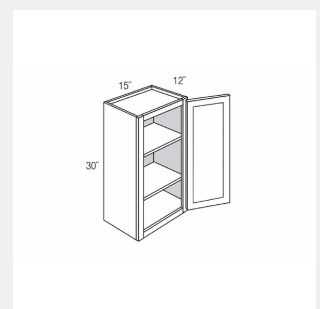

AKE-2DB30

Two Drawer Base Cabinet - 30W x 24D x 30-14H

AKE-2DB36

Two Drawer Base Cabinet - 36W x 24D x 30-14H

AKE-AB24

Double Door Angled Base End Cabinet -1 shelf - 24W x 24D x 34.5H

AKE-GW1530

Wall Cabinet With One Glass Door - No mullion, 2 shelves -15x30x12