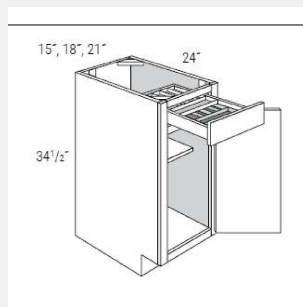

3

AKE-B12

Single Door Base Cabinet with 1 Drawer 1 shelf - 12Wx 24Dx 34.5H

AKE-B15SCRT

Single Door Base Cabinet with Soft-Close Rollouts-1 Drawer, 2 Rollouts - 15W x 24D x 34.5H

AKE-B18SCRT

Single Door Base Cabinet with Soft-Close Rollouts-1 Drawer, 2 Rollouts - 18W x 24D x 34.5H

AKE-B18SFTTR-DMK

Single Door Base Cabinet with Trash Pullout - 1 Drawer - 18W x 24D x 34.5H

AKE-B18TTCD18

Single Door Base Cabinet with 2-Tier Cutlery Drawer 3 Drawers - 18W x 24D x 34.5H

AKE-B21SCRT

Single Door Base Cabinet with Soft-Close Rollouts-1 Drawer, 2 Rollouts - 21W x 24D x 34.5H