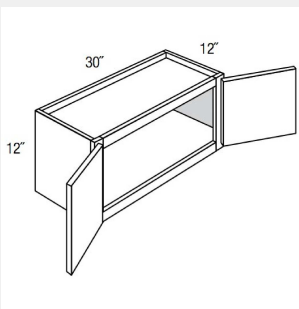

AKE-W2730B

**Double Door Wall Cabinet
- 2 shelves -
27Wx30Hx12D**

AKE-W2736B

**Double Butt Door Wall
Cabinet- 2 shelves
-27WX27DX36H**

AKE-W2742B

**Double Door Wall Cabinet-
3 adjustable shelves-27W
x 12D x 42H**