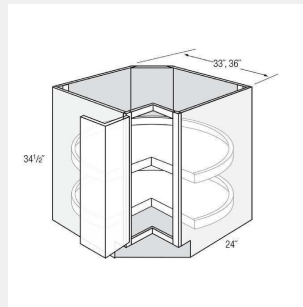

AKE-DB30

Three Drawer Base Cabinet - 30W x 24D x 34.5H

AKE-DB36

Three Drawer Base Cabinet - 36W x 24D x 34.5H

6

Essex White

AKE-FSB36

Farm Sink Base 2 Doors - 36W x 24D x 34.5H - Fits up to a 33W x 9H farm sink

AKE-LS33

Easy Reach Base Cabinet (Lazy Susan) with bi-fold door 33WX34.5HX24D

AKE-LS36DR-BOTH

Lazy Susan corner base cabinet with two bifold doors. Includes two rotating lazy susan shelves with slide out drawers in the center - 36WX34.5HX24D