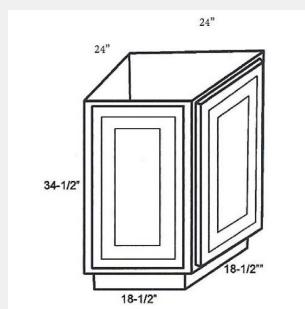

AKE-AB24

Double Door Angled Base End Cabinet -1 shelf - 24W x 24D x 34.5H