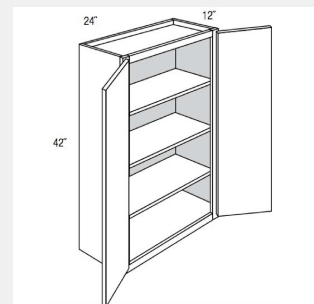

Double Butt Door Wall Cabinet-24WX12DX18H

AKE-W2430B

Double Door Wall Cabinet - 2 shelves - 24Wx30Hx12D

AKE-W2436B

Double Butt Door Two Adjustable Shelves Wall Cabinet-24WX12DX36H

AKE-W2442B

Double Butt Door Three Shelves Wall Cabinet-24WX12DX42H