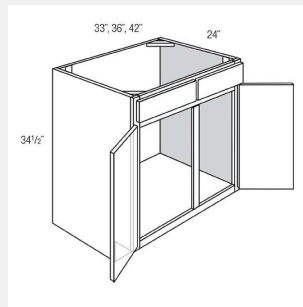

AKE-SB24B

Sink Double Door Base Cabinet- 1 Drawer Front - 24W x 24D x 34.5H

AKE-SB27B

**Double Door One Header
Sink Base Cabinet - no
shelves - 27Wx24Dx34.5H**

AKE-SB30B

**Double Door Sink Base
Cabinet - 1 Drawer -
30WX34.5HX24D**

AKE-SB33

**Double Door Base
Cabinet- 1 Drawer - 33W
x 24D x 34.5H**

AKE-SB33-2TILT

**Sink Base Double Door
with Tilt Out Tray
33WX34.5HX24D**

AKE-SB36

**Sink Double Door Base
Cabinet- 2 Drawer Fronts
- 36W x 34.5H x 24D**