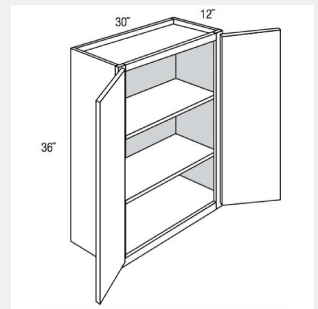

AKE-W3012B

**Double Butt Door Wall
Bridge Cabinet -
30wx12hx12d**

AKE-W3015B

**Double Door Bridge Wall
Cabinet - no shelves -
30W x 12D x 15H**

AKE-W3018B

**Double Door Bridge Wall
Cabinet - no shelves -
30W x 12D x 18H**

AKE-W3024B

**Double Door Wall Cabinet
- 30xW24Hx12D**

AKE-W3030B

**Double Door Wall Cabinet
- 2 shelves -
30Wx30Hx12D**

AKE-W3036B

**Double Butt Door Two
Adjustable Shelves Wall
Cabinet-30WX12DX36H**

AKE-W3042B