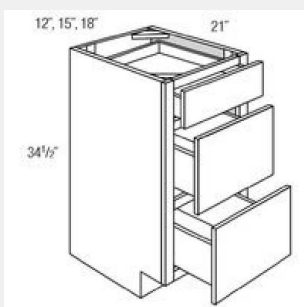

AKE-VDB1521

Vanity Drawer Base 3 Drawers - 15W x 24D x 34.5H