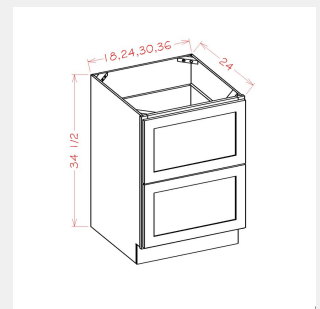

AKE-2DB30

Two Drawer Base Cabinet - 30W x 24D x 30-14H