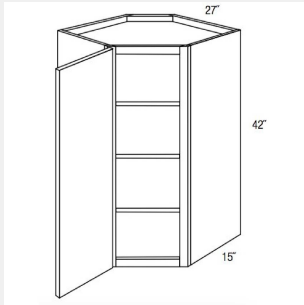

AKE-W2415B

Double Door Bridge Wall Cabinet - no shelves - 24W x 12D x 15H

AKE-W3615PL

Plate Rack 36W x 12D x 15H - Matching interior 13 slots

AKE-WDC2736

Single Door Diagonal Corner Wall Cabinet - 2 shelves - 27W x 12D x 36H