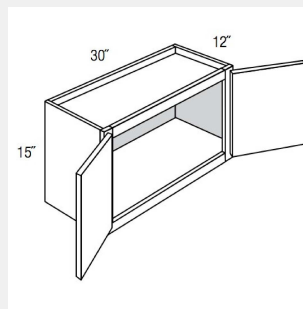

AKE-W3015B

**Double Door Bridge Wall
Cabinet - no shelves -
30W x 12D x 15H**