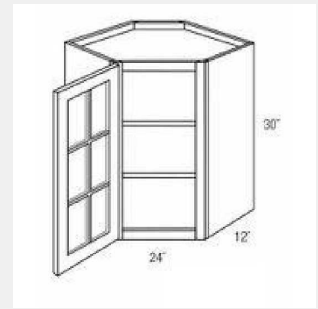

Double Glass Door - no mullions Wall Cabinet- 2 shelves - 36W x 12D x 30H - Glass not Included

AKE-GW3636

Double Door Glass Wall Cabinet - 2 shelves - 36W x 12D x 36H

AKE-GW3642

Double Glass Door Wall Cabinet - 3 shelves - 36Wx12Dx42H - Glass not included