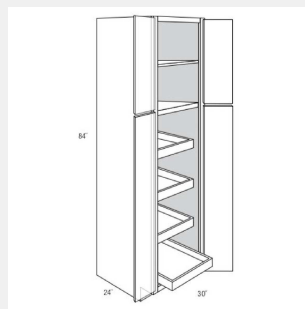

AKE-WP3084BSCRT

Tall Cabinets With Soft-Close Rollouts 4 butt doors, 1 shelf, 4 roll-out trays 30W x 24D x 84H