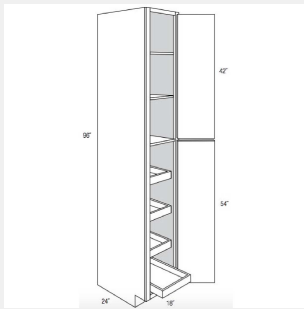

AKE-WP1896SCRT

Double Door Tall Pantry Cabinet with Soft-Close Rollouts, 4 Rollouts - 18W x 24D x 96H