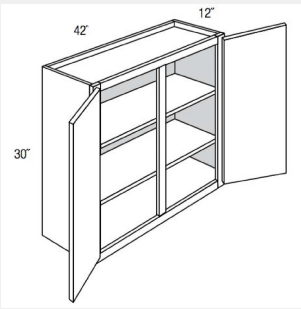

AKE-W4230

**Double Door Wall Cabinet
- 2 shelves - 42Wx 12Dx
30H**