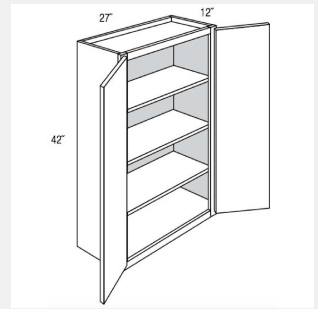

AKE-W2742B

**Double Door Wall Cabinet-
3 adjustable shelves-27W
x 12D x 42H**