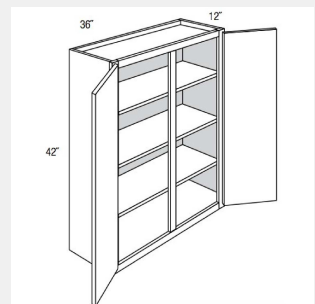

Double Door Refrigerator Wall Cabinet - 1 shelf - 36W x 24D x 24H

AKE-W3630

Double Door Wall Cabinet - 2 shelves - 36W x 12D x 30H

AKE-W3636

Double Door Two Adjustable Shelves Wall Cabinet-36WX12DX36H

AKE-W3642