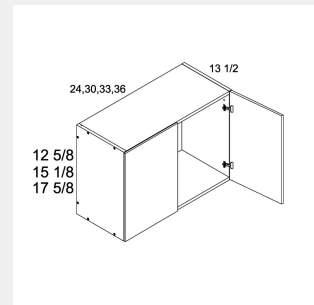

AKE-W2418B

Double Butt Door Wall Cabinet-24WX12DX18H