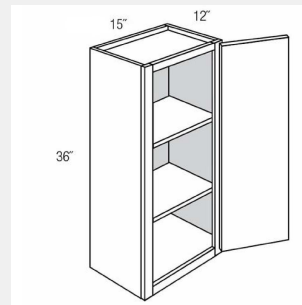

AKE-W1536

Single Door Wall Cabinet with 2 Adjustable Shelves - 15Wx36Hx12D