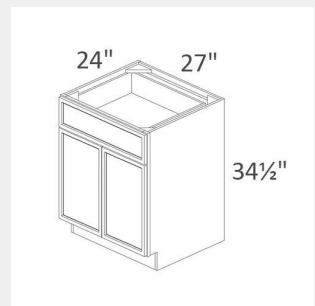

3

AKE-B12

Single Door Base Cabinet with 1 Drawer 1 shelf - 12Wx 24Dx 34.5H

AKE-B15SCRT

Single Door Base Cabinet with Soft-Close Rollouts-1 Drawer, 2 Rollouts - 15W x 24D x 34.5H

AKE-B18SCRT

Single Door Base Cabinet with Soft-Close Rollouts-1 Drawer, 2 Rollouts - 18W x 24D x 34.5H

AKE-B18SFTTR-DMK

Single Door Base Cabinet with Trash Pullout - 1 Drawer - 18W x 24D x 34.5H

AKE-B18TTCD18

Single Door Base Cabinet with 2-Tier Cutlery Drawer 3 Drawers - 18W x 24D x 34.5H

AKE-B21SCRT

Single Door Base Cabinet with Soft-Close Rollouts-1 Drawer, 2 Rollouts - 21W x 24D x 34.5H

AKE-B24B

Double Door Base Cabinet- 1 Drawer 24Wx34.5Hx24D

AKE-B24BSCRT

Double Door Base Cabinet with Soft-Close Rollouts-1 Drawer, 2 Rollouts

AKE-B27B

Double Door One Drawer Base Cabinet - 1 shelf -27Wx24Dx34.5H

AKE-B33

Double Door Base Cabinet- 1 Drawer - 33W x 24D x 34.5H

AKE-B36

Double Door Base Cabinet- 1 Drawer - 36W x 24D x 30.25H

AKE-B36SCRT

Double Door Base Cabinet with Soft-Close Rollouts- 1 Drawer, 4 Rollouts