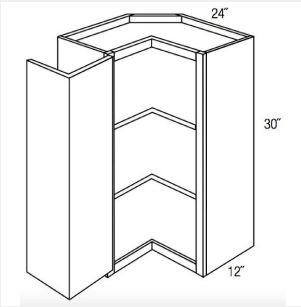

AKE-SCW2430

Wall Square Corner Cabinet - 1 door, 2 shelves - 24W x 12D x 30H