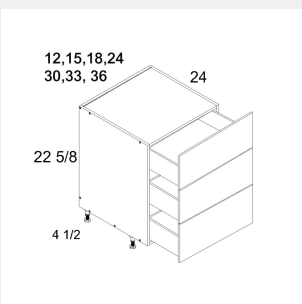

AKE-BBC42/45

Single Door Blind Base Cabinet - 1 Drawer - 39W X 34.5H X 24D

AKE-DB12

Three Drawer Base Cabinet - 12W x 34.5H x 24D

AKE-DB15

Three Drawer Base Cabinet - 15W x 24D x 34.5H

AKE-DB18

Three Drawer Base Cabinet - 18W x 24D x 34.5H