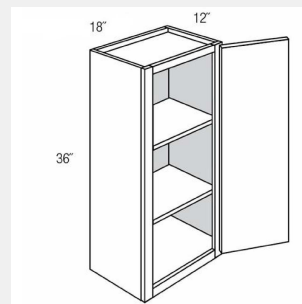

AKE-W1836

Single Door Two Adjustable Shelves Wall Cabinet - 18Wx36Hx12D