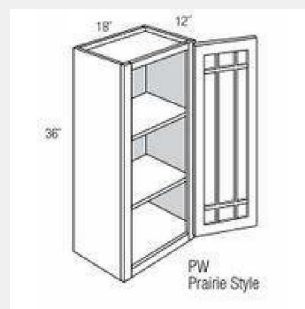

AKE-PGW1836

Single Prairie Glass Door (Mullion) Wall Cabinet - 2 Shelves - 18Wx36Hx12D