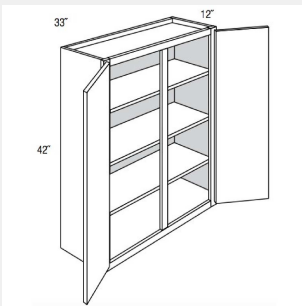

AKE-W3342

Double Door Wall Cabinet - 3 Shelves-33Wx42Hx12D