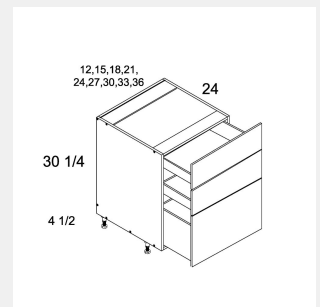

AKE-V4221

Double Door Vanity - 42x34x21

AKE-V4221D-L

Double Door Vanity, 2 Left Drawers - 42x34x21

AKE-V4221D-R

Double Door Vanity, 2 Right Drawers - 42x34x21

AKE-V4821D

Double Door Vanity- 4 Drawers - 48x34x21