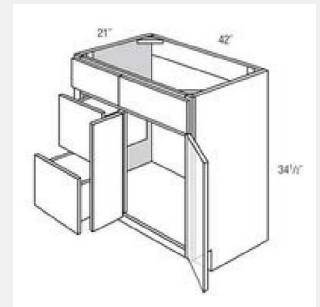

AKE-V4221D-L

Double Door Vanity, 2 Left Drawers - 42x34x21