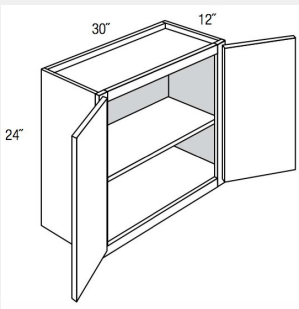

AKE-W3012B

**Double Butt Door Wall
Bridge Cabinet -
30wx12hx12d**

AKE-W3015B

**Double Door Bridge Wall
Cabinet - no shelves -
30W x 12D x 15H**

AKE-W3018B

**Double Door Bridge Wall
Cabinet - no shelves -
30W x 12D x 18H**

AKE-W3024B

**Double Door Wall Cabinet
- 30xW24Hx12D**

AKE-W3030B

**Double Door Wall Cabinet
- 2 shelves -
30Wx30Hx12D**

AKE-W3036B

**Double Butt Door Two
Adjustable Shelves Wall
Cabinet-30WX12DX36H**

AKE-W3042B