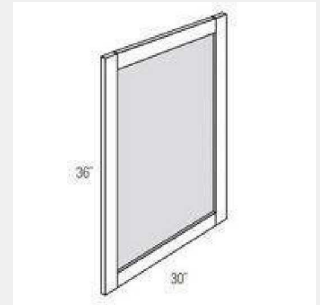

AKE-MR3036

**Vanity Mirror -30 W X 36
H X 3/4 Th**