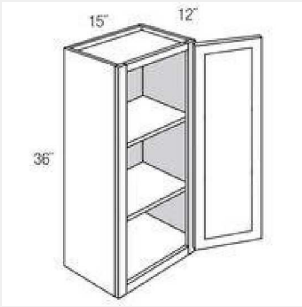

Tall Cabinets With Soft-Close Rollouts 4 butt doors, 2 shelves, 4 roll-out trays 24W x 24D x 96H

AKE-WP3084BSCRT

Tall Cabinets With Soft-Close Rollouts 4 butt doors, 1 shelf, 4 roll-out trays 30W x 24D x 84H

AKE-2DB30

Two Drawer Base Cabinet - 30W x 24D x 30-14H

AKE-2DB36

Two Drawer Base Cabinet - 36W x 24D x 30-14H

AKE-AB24

Double Door Angled Base End Cabinet -1 shelf - 24W x 24D x 34.5H

AKE-GW1530

Wall Cabinet With One Glass Door - No mullion, 2 shelves -15x30x12