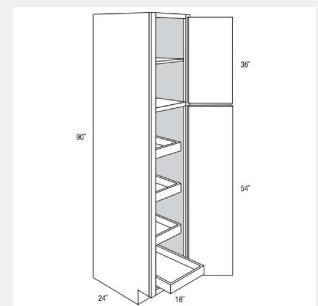

AKE-WP1890SCRT

**Double Door Tall Pantry
Cabinet with Soft-Close
Rollouts - 4 Rollouts -
18W x 24D x 90H**