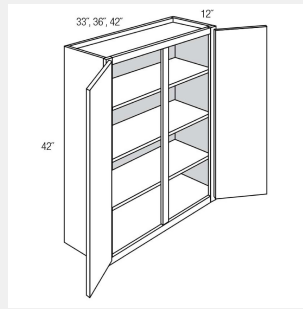

AKE-GW3642

Double Glass Door Wall Cabinet - 3 shelves - 36Wx12Dx42H - Glass not included