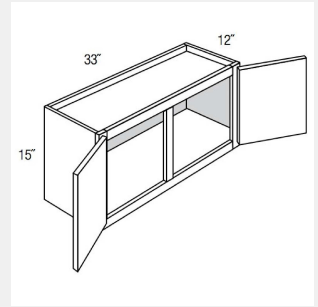

AKE-W3315

Double Door Wall Cabinet - 33Wx15Hx27D