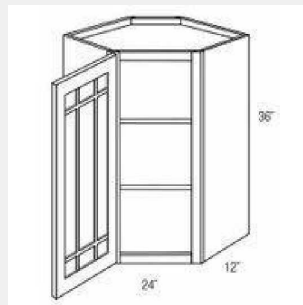

AKE-PGWDC2436

Single Glass Door Wall Diagonal Corner Cabinet- 2 shelves - 24W x 12D x 36H