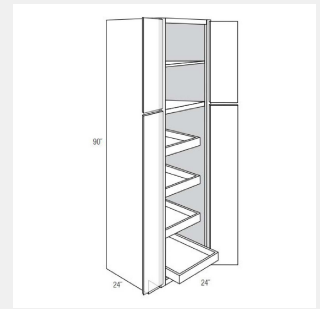

AKE-WP2490BSCRT

Tall Pantry Cabinet with Soft-Close Rollouts 4 Doors, 4 Rollouts - 24W x 24D x 90H