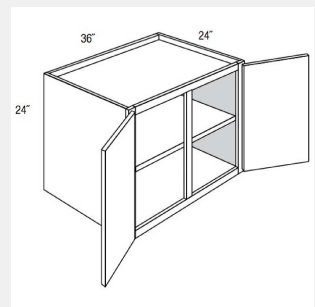

AKE-W3618

Double Door Bridge Wall Cabinet - 36W x 12D x 18H

AKE-W361824

Double Door Refrigerator Wall Cabinet - 36Wx18Hx24D

AKE-W3624

Double Butt Door One Adjustable Shelf Wall Cabinet-36WX12DX24H

AKE-W362424