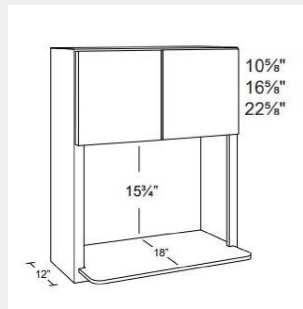

AKE-MW3030

Double Door Microwave Wall Cabinet - 1 shelf - 30W x 18D x 30H - Opening 27x18