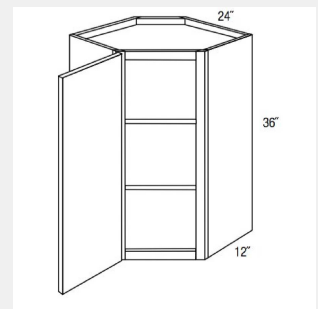

AKE-WDC2436

**Wall Diagonal Corner
Cabinet 36xh, 1 Door - 2
shelves - 24W x 12D x
36H**