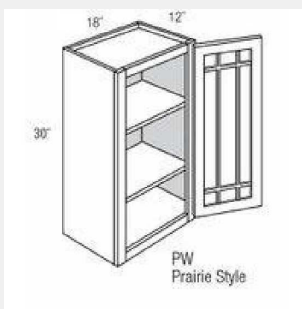

AKE-PGW1830

Wall Cabinet With One Prairie (Mullion) Glass Door with clear glass insert, 2 shelves - 18W x 12D x 30H