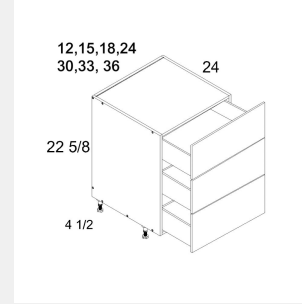

AKE-DB15

Three Drawer Base Cabinet - 15W x 24D x 34.5H