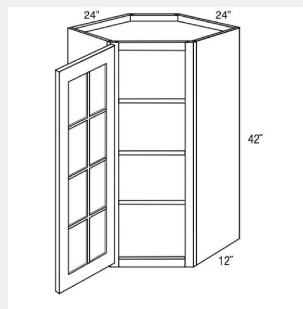

AKE-GWDC2442

Single Door Glass Door Diagonal Wall Cabinet - 3 adjustable shelves - 24W x 12D x 42H