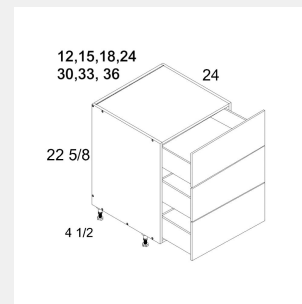

AKE-DB18TTCD18

Single Door Base Cabinet with 2-Tier Cutlery Drawer 3 Drawers - 18W x 24D x 34.5H

AKE-DB21

Three Drawer Base Cabinet - 21W x 24D x 34.5H

AKE-DB24

Three Drawer Base Cabinet - 24W x 24D x 34.5H

AKE-DB30

Three Drawer Base Cabinet - 30W x 24D x 34.5H

AKE-DB36

Three Drawer Base Cabinet - 36W x 24D x 34.5H

6

Essex White

AKE-FSB36

Farm Sink Base 2 Doors - 36W x 24D x 34.5H - Fits up to a 33W x 9H farm sink