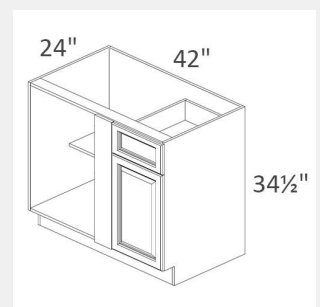

KDC-BBC4245

Single Door Blind Base Cabinet - 1 Drawer - 39W x 24D x 34.5H