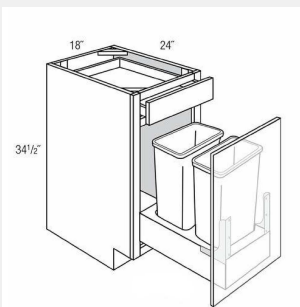

3

AKE-B12

Single Door Base Cabinet with 1 Drawer 1 shelf - 12Wx 24Dx 34.5H

AKE-B15SCRT

Single Door Base Cabinet with Soft-Close Rollouts-1 Drawer, 2 Rollouts - 15W x 24D x 34.5H

AKE-B18SCRT

Single Door Base Cabinet with Soft-Close Rollouts-1 Drawer, 2 Rollouts - 18W x 24D x 34.5H

AKE-B18SFTTR-DMK

Single Door Base Cabinet with Trash Pullout - 1 Drawer - 18W x 24D x 34.5H

AKE-B18TTCD18

Single Door Base Cabinet with 2-Tier Cutlery Drawer 3 Drawers - 18W x 24D x 34.5H

AKE-B21SCRT

Single Door Base Cabinet with Soft-Close Rollouts-1 Drawer, 2 Rollouts - 21W x 24D x 34.5H

AKE-B24B

Double Door Base Cabinet- 1 Drawer 24Wx34.5Hx24D

AKE-B24BSCRT

Double Door Base Cabinet with Soft-Close Rollouts-1 Drawer, 2 Rollouts

AKE-B27B

Double Door One Drawer Base Cabinet - 1 shelf -27Wx24Dx34.5H

AKE-B33

Double Door Base Cabinet- 1 Drawer - 33W x 24D x 34.5H

AKE-B36

Double Door Base Cabinet- 1 Drawer - 36W x 24D x 30.25H

AKE-B36SCRT

Double Door Base Cabinet with Soft-Close Rollouts- 1 Drawer, 4 Rollouts