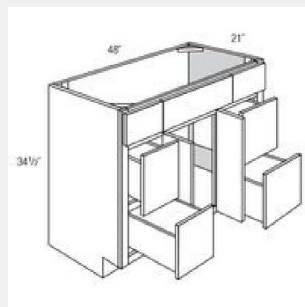

AKE-V4221

Double Door Vanity - 42x34x21

AKE-V4221D-L

Double Door Vanity, 2 Left Drawers - 42x34x21

AKE-V4221D-R

Double Door Vanity, 2 Right Drawers - 42x34x21

AKE-V4821D

Double Door Vanity- 4 Drawers - 48x34x21