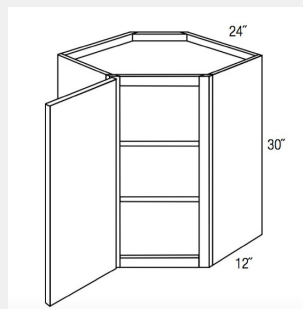

AKE-WDC2430

**Wall Diagonal Corner
Cabinet 30xh, 1 Door -
424W x 12D x 30H**