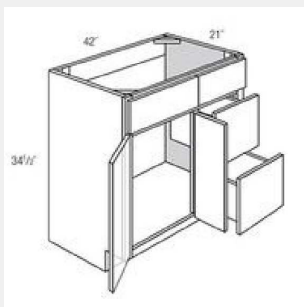

AKE-V4221D-R

Double Door Vanity, 2 Right Drawers - 42x34x21