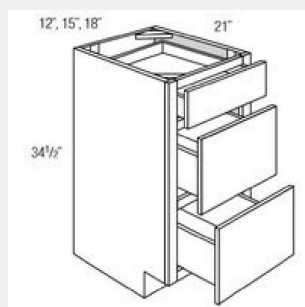

AKE-VDB1821

Vanity Drawer Base 3 Drawers - 18W x 24D x 34.5H