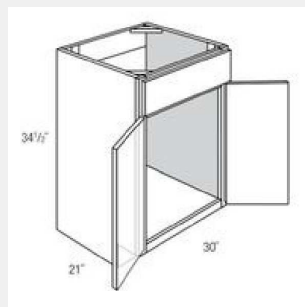

AKE-V3021

**Double Door Vanity - 1
Drawer Front - 30x34x21**