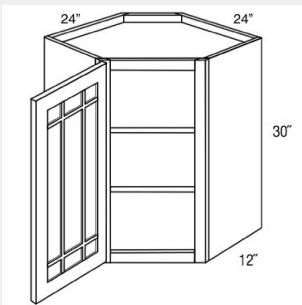

AKE-PGW3630

Double Door Prairie Style (Mullion) Glass Doors Wall Cabinet - 2 shelves 36W x 12D x 30H

AKE-PGW3636

Double Door Prairie Glass Wall Cabinet - 2 shelves - 36W x 12D x 36H

AKE-PGW3642

Double Prairie Glass Door Wall Cabinet - 3 shelves -36Wx12Dx42H