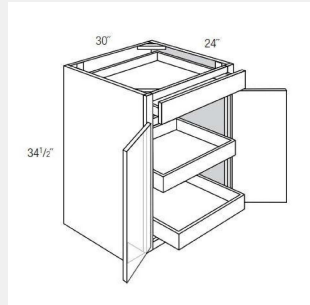

AKE-B18SFTTR-DMK

Single Door Base Cabinet with Trash Pullout - 1 Drawer - 18W x 24D x 34.5H

AKE-B18TTCD18

Single Door Base Cabinet with 2-Tier Cutlery Drawer 3 Drawers - 18W x 24D x 34.5H

AKE-B21SCRT

Single Door Base Cabinet with Soft-Close Rollouts-1 Drawer, 2 Rollouts - 21W x 24D x 34.5H

AKE-B24B

Double Door Base Cabinet- 1 Drawer 24Wx34.5Hx24D

AKE-B24BSCRT

Double Door Base Cabinet with Soft-Close Rollouts-1 Drawer, 2 Rollouts

AKE-B27B

Double Door One Drawer Base Cabinet - 1 shelf -27Wx24Dx34.5H

AKE-B27BSCRT

Double Door Base Cabinet with Soft-Close Rollouts-1 Drawer, 2 Rollouts -27Wx24Dx34.5H

AKE-B30B

Double Door Base Cabinet- 1 Drawer 30Wx34.5Hx24D

AKE-B30BSCRT

Double Door Base Cabinet with Soft-Close Rollouts- 1 Drawer, 2 Rollouts

AKE-B33

Double Door Base Cabinet- 1 Drawer - 33W x 24D x 34.5H

AKE-B36

Double Door Base Cabinet- 1 Drawer - 36W x 24D x 30.25H

AKE-B36SCRT

Double Door Base Cabinet with Soft-Close Rollouts- 1 Drawer, 4 Rollouts