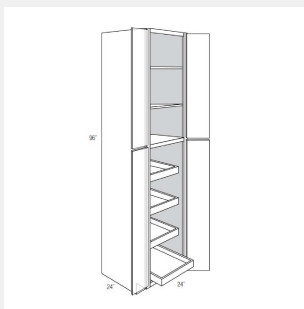

AKE-WP2496BSCRT

Tall Cabinets With Soft-Close Rollouts 4 butt doors, 2 shelves, 4 roll-out trays 24W x 24D x 96H