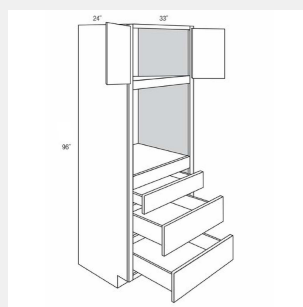

AKE-OC3396

Tall Oven Cabinet 33xw, 24xd, 2 Doors, 3 Drawers - 33W x 24D x 96H