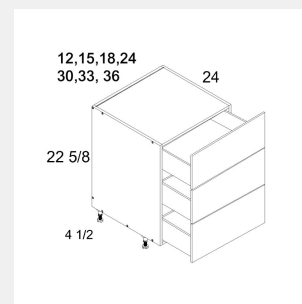

AKE-DB21

Three Drawer Base Cabinet - 21W x 24D x 34.5H