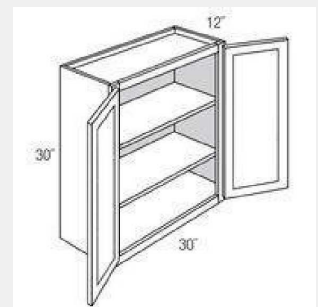

AKE-GW3030B

Double Glass Door wall cabinet, No mullions - 30x30x12 - Glass not Included