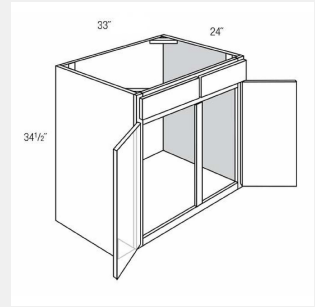

AKE-SB24B

Sink Double Door Base Cabinet- 1 Drawer Front - 24W x 24D x 34.5H

AKE-SB27B

**Double Door One Header
Sink Base Cabinet - no
shelves - 27Wx24Dx34.5H**

AKE-SB30B

**Double Door Sink Base
Cabinet - 1 Drawer -
30WX34.5HX24D**

AKE-SB33

**Double Door Base
Cabinet- 1 Drawer - 33W
x 24D x 34.5H**

AKE-SB33-2TILT

**Sink Base Double Door
with Tilt Out Tray
33WX34.5HX24D**

AKE-SB36

**Sink Double Door Base
Cabinet- 2 Drawer Fronts
- 36W x 34.5H x 24D**