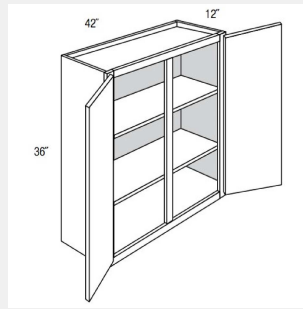

AKE-W4236

**Double Door Wall Cabinet
- 2 shelves - 24W x 12D x
36H**