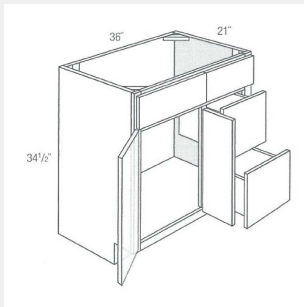

AKE-V3621D-R

Double Door Vanity, 2 Right Drawers, 2 Drawer Fronts - 36x34x21