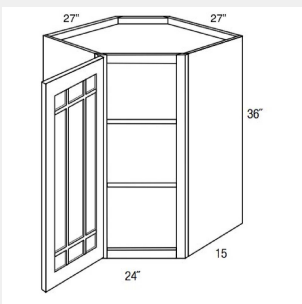

AKE-PGWDC2430

Single Glass Door Wall Diagonal Corner Cabinet - 2 shelves - 24W x 12D x 30H

AKE-PGWDC2436

Single Glass Door Wall Diagonal Corner Cabinet- 2 shelves - 24W x 12D x 36H

AKE-PGWDC2442

Single Door Prairie Style (Mullion) Glass Door Diagonal Wall Cabinet - 3 adjustable shelves - 24W x 12D x 42H