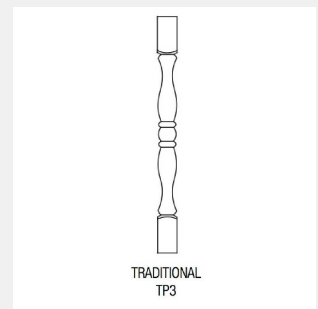

Single Door Square Corner Wall Cabinet with Bi-Fold Door 3 shelves - 24W x 12D x 42H

AKE-SD

Essex White Sample Door

AKE-TB12

Single Door Transition Base Cabinet - 2 Shelves - 12W x 24D x 34.5H

AKE-TP3

Traditional Turnpost - 3Wx3Dx34.5H