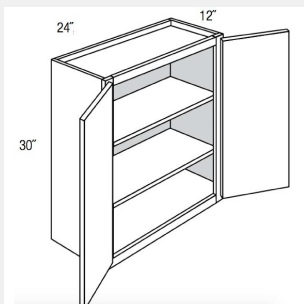

Double Butt Door Wall Cabinet-24WX12DX18H

AKE-W2430B

Double Door Wall Cabinet - 2 shelves - 24Wx30Hx12D

AKE-W2436B

Double Butt Door Two Adjustable Shelves Wall Cabinet-24WX12DX36H

AKE-W2442B

Double Butt Door Three Shelves Wall Cabinet-24WX12DX42H