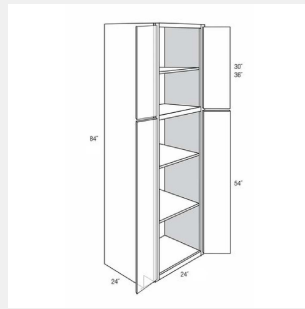

AKE-WP2484BSCRT

Four Door Tall Pantry Cabinet with Soft-Close Rollouts - 4 Rollouts - 24W x 24D x 84H