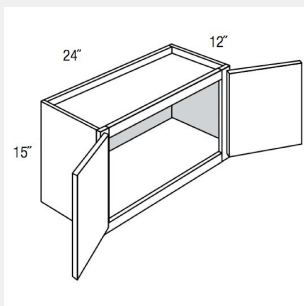

Single Door Square Corner Wall Cabinet with Bi-Fold Door 3 shelves - 24W x 12D x 42H

AKE-SD

Essex White Sample Door

AKE-TB12

Single Door Transition Base Cabinet - 2 Shelves - 12W x 24D x 34.5H

AKE-TP3

Traditional Turnpost - 3Wx3Dx34.5H