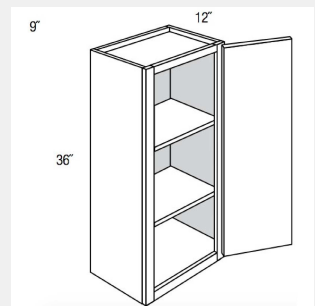

AKE-SB33

**Double Door Base
Cabinet- 1 Drawer - 33W
x 24D x 34.5H**

AKE-SB33-2TILT

**Sink Base Double Door
with Tilt Out Tray
33WX34.5HX24D**

AKE-SB36

**Sink Double Door Base
Cabinet- 2 Drawer Fronts
- 36W x 34.5H x 24D**

AKE-SB36-2TILT

**Double Door Sink Base
Cabinet - 2 Tiltouts - 36W
x 34.5H x 24D**

AKE-TUK

**Touch Up Kit -
1.2Hx6.75Lx12W**

AKE-W0930

**Single Door Wall Cabinet
- Two
Shelves-9Wx30Hx12D**

AKE-W0936

**Single Door Wall Cabinet -
Two
Shelves-9Wx36Hx12D**