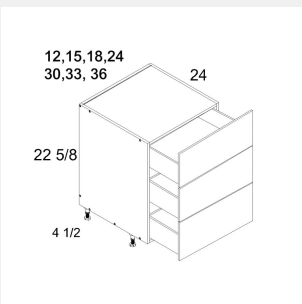

AKE-DB24

Three Drawer Base Cabinet - 24W x 24D x 34.5H