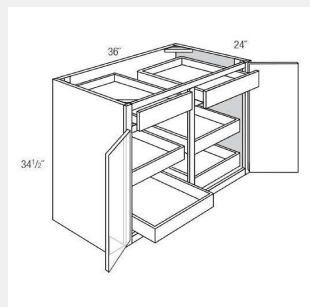

3

AKE-B12

Single Door Base Cabinet with 1 Drawer 1 shelf - 12Wx 24Dx 34.5H

AKE-B15SCRT

Single Door Base Cabinet with Soft-Close Rollouts-1 Drawer, 2 Rollouts - 15W x 24D x 34.5H

AKE-B18SCRT

Single Door Base Cabinet with Soft-Close Rollouts-1 Drawer, 2 Rollouts - 18W x 24D x 34.5H

AKE-B24B

Double Door Base Cabinet- 1 Drawer 24Wx34.5Hx24D

AKE-B24BSCRT

Double Door Base Cabinet with Soft-Close Rollouts-1 Drawer, 2 Rollouts

AKE-B27B

Double Door One Drawer Base Cabinet - 1 shelf -27Wx24Dx34.5H

AKE-B27BSCRT

Double Door Base Cabinet with Soft-Close Rollouts-1 Drawer, 2 Rollouts -27Wx24Dx34.5H

AKE-B30B

Double Door Base Cabinet- 1 Drawer 30Wx34.5Hx24D

AKE-B30BSCRT

Double Door Base Cabinet with Soft-Close Rollouts- 1 Drawer, 2 Rollouts

AKE-B33

Double Door Base Cabinet- 1 Drawer - 33W x 24D x 34.5H

AKE-B36

Double Door Base Cabinet- 1 Drawer - 36W x 24D x 30.25H

AKE-B36SCRT

Double Door Base Cabinet with Soft-Close Rollouts- 1 Drawer, 4 Rollouts