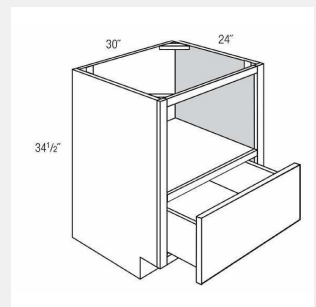

AKE-MB30

Base Microwave Cabinet Open Shelf, 1 Drawer - 30W x 24D x 34.5H