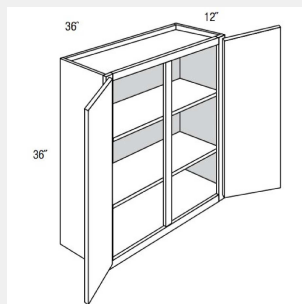

AKE-W3636

Double Door Two Adjustable Shelves Wall Cabinet-36WX12DX36H