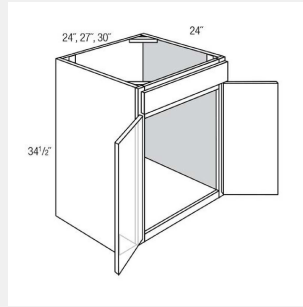

AKE-LS36DR-BOTTOM

Bi-Fold Door, 1 Lazy Susans With Drawer In Lower Position Square Corner Base Cabinets - 36WX34.5HX24D

AKE-LS36DR-TOP

Bi-Fold Door, 1 Lazy Susans With Drawer In Upper Position Square Corner Base Cabinets - 36WX34.5HX24D

AKE-MB30

Base Microwave Cabinet Open Shelf, 1 Drawer - 30W x 24D x 34.5H

AKE-OC3390

Tall Oven Cabinet 33xw, 24xd, 2 Doors, 3 Drawers - 33W x 24D x 90H

AKE-OC3396

Tall Oven Cabinet 33xw, 24xd, 2 Doors, 3 Drawers - 33W x 24D x 96H

AKE-SB24B

Sink Double Door Base Cabinet- 1 Drawer Front - 24W x 24D x 34.5H

AKE-SB27B

**Double Door One Header
Sink Base Cabinet - no
shelves - 27Wx24Dx34.5H**

AKE-SB30B

**Double Door Sink Base
Cabinet - 1 Drawer -
30WX34.5HX24D**

AKE-SB33

**Double Door Base
Cabinet- 1 Drawer - 33W
x 24D x 34.5H**

AKE-SB33-2TILT

**Sink Base Double Door
with Tilt Out Tray
33WX34.5HX24D**

AKE-SB36

**Sink Double Door Base
Cabinet- 2 Drawer Fronts
- 36W x 34.5H x 24D**