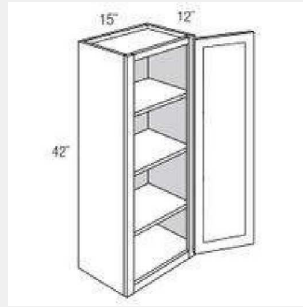

AKE-GW1542

Single Glass (No Mullion) Door Wall Cabinet with three shelves - 15Wx42Hx12D