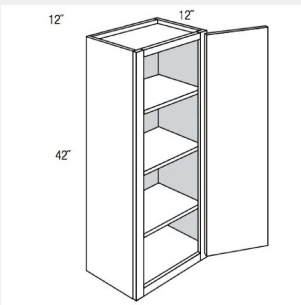

AKE-W0942

Wall Cabinet Single Door - Three Shelves- 9Wx42Hx12D

AKE-W1230

Single Door Wall Cabinet - Two Shelves-12Wx30Hx12

AKE-W1236

Single Door Two Adjustable Shelves Wall Cabinet-12WX12DX36H

AKE-W1242

Single Door Three Adjustable Shelves Wall Cabinet-12WX12DX42H