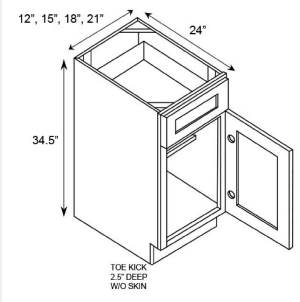

3

AKE-B12

Single Door Base Cabinet with 1 Drawer 1 shelf - 12Wx 24Dx 34.5H

AKE-B15SCRT

Single Door Base Cabinet with Soft-Close Rollouts-1 Drawer, 2 Rollouts - 15W x 24D x 34.5H

AKE-B18SCRT

Single Door Base Cabinet with Soft-Close Rollouts-1 Drawer, 2 Rollouts - 18W x 24D x 34.5H