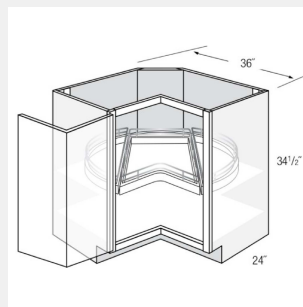

AKE-LS36DR-TOP

Bi-Fold Door, 1 Lazy Susans With Drawer In Upper Position Square Corner Base Cabinets - 36WX34.5HX24D