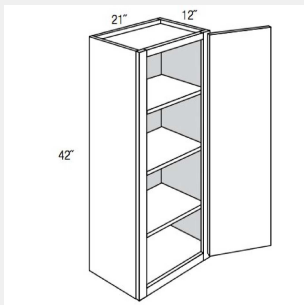

AKE-W2142

Single Door Three Adjustable Shelves Wall Cabinet-21WX12DX42H