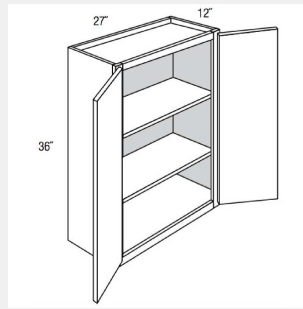

AKE-W2736B

**Double Butt Door Wall
Cabinet- 2 shelves
-27WX27DX36H**