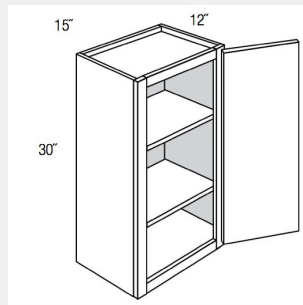

AKE-W0942

Wall Cabinet Single Door - Three Shelves- 9Wx42Hx12D

AKE-W1230

Single Door Wall Cabinet - Two Shelves-12Wx30Hx12

AKE-W1236

Single Door Two Adjustable Shelves Wall Cabinet-12WX12DX36H

AKE-W1242

Single Door Three Adjustable Shelves Wall Cabinet-12WX12DX42H