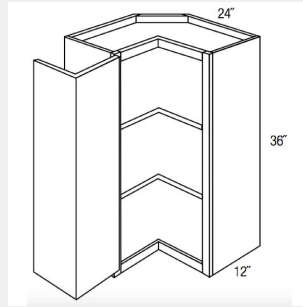

AKE-SCW2436

Single Door Square Corner Cabinet - 2 shelves - 24W x 12D x 36H