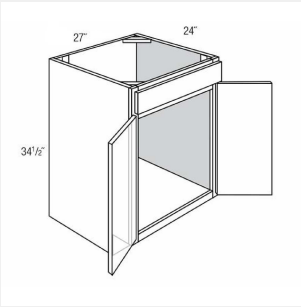

AKE-SB27B

**Double Door One Header
Sink Base Cabinet - no
shelves - 27Wx24Dx34.5H**