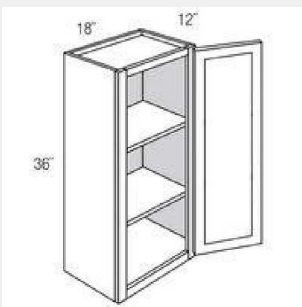

AKE-GW1536

Single Glass Door (No Mullions) Wall Cabinet with 2 Adjustable Shelves - 15x36x12

AKE-GW1542

Single Glass (No Mullion) Door Wall Cabinet with three shelves - 15Wx42Hx12D

AKE-GW1830

Wall Cabinet With One Glass Door with clear glass insert, 2 shelves.No mullion 18W x 12D x 30H