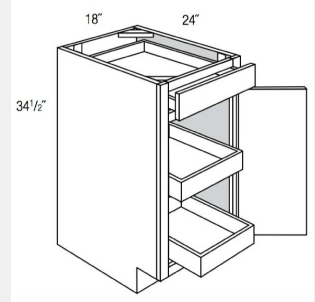

3

AKE-B12

Single Door Base Cabinet with 1 Drawer 1 shelf - 12Wx 24Dx 34.5H

AKE-B15SCRT

Single Door Base Cabinet with Soft-Close Rollouts-1 Drawer, 2 Rollouts - 15W x 24D x 34.5H

AKE-B18SCRT

Single Door Base Cabinet with Soft-Close Rollouts-1 Drawer, 2 Rollouts - 18W x 24D x 34.5H

AKE-B18SFTTR-DMK

Single Door Base Cabinet with Trash Pullout - 1 Drawer - 18W x 24D x 34.5H

AKE-B18TTCD18

Single Door Base Cabinet with 2-Tier Cutlery Drawer 3 Drawers - 18W x 24D x 34.5H

AKE-B21SCRT

Single Door Base Cabinet with Soft-Close Rollouts-1 Drawer, 2 Rollouts - 21W x 24D x 34.5H