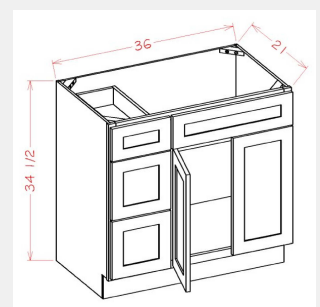

AKE-V3621D-L

**Double Door Vanity, 2
Left Drawers, 2 Drawer
Fronts - 36x34x21**