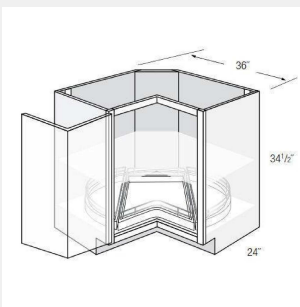

AKE-DB30

Three Drawer Base Cabinet - 30W x 24D x 34.5H

AKE-DB36

Three Drawer Base Cabinet - 36W x 24D x 34.5H

6

Essex White

AKE-FSB36

Farm Sink Base 2 Doors - 36W x 24D x 34.5H - Fits up to a 33W x 9H farm sink

AKE-LS33

Easy Reach Base Cabinet (Lazy Susan) with bi-fold door 33WX34.5HX24D

AKE-LS36DR-BOTH

Lazy Susan corner base cabinet with two bifold doors. Includes two rotating lazy susan shelves with slide out drawers in the center - 36WX34.5HX24D