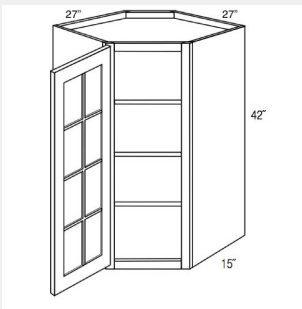

AKE-GWDC2742

Single Glass Door Diagonal Wall Cabinet - 3 shelves - 27W x 15D x 42H