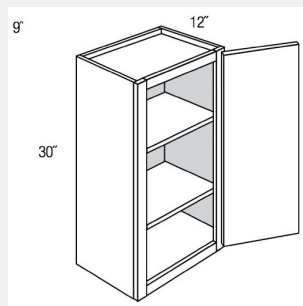

AKE-W0930

**Single Door Wall Cabinet
- Two
Shelves-9Wx30Hx12D**