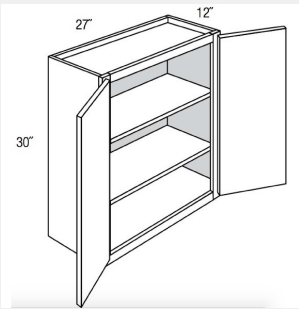

Double Butt Door Wall Cabinet-24WX12DX18H

AKE-W2430B

Double Door Wall Cabinet - 2 shelves - 24Wx30Hx12D

AKE-W2436B

Double Butt Door Two Adjustable Shelves Wall Cabinet-24WX12DX36H

AKE-W2442B

Double Butt Door Three Shelves Wall Cabinet-24WX12DX42H