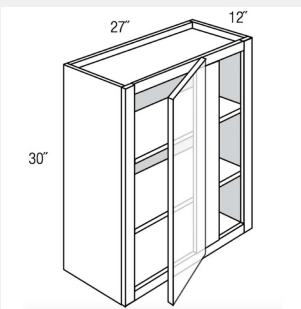

Double Door Three Shelves Wall Cabinet -36Wx12Dx42H

AKE-W4230

**Double Door Wall Cabinet
- 2 shelves - 42Wx 12Dx
30H**

AKE-W4236

**Double Door Wall Cabinet
- 2 shelves - 24W x 12D x
36H**

AKE-W4242

**Double Door Wall Cabinet-
3 shelves - 42W x 12D x
42H**