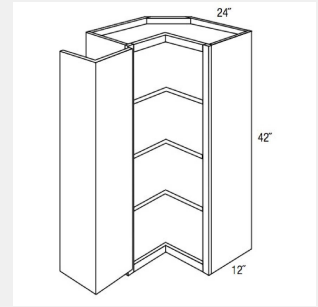

AKE-SB42

Double Door Sink Base Cabinet-42 x 34 x 24

AKE-SCW2430

Wall Square Corner Cabinet - 1 door, 2 shelves - 24W x 12D x 30H

AKE-SCW2436

Single Door Square Corner Cabinet - 2 shelves - 24W x 12D x 36H

AKE-SCW2442