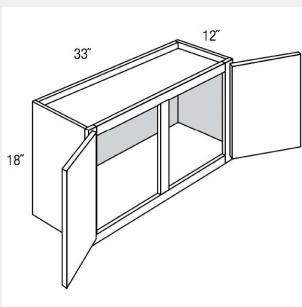

Double Butt Door Three Shelves Wall Cabinet-30WX12DX42H

AKE-W3312

Double Door Bridge Wall Cabinet - no shelves - 33W x 12D x 12H

AKE-W3315

Double Door Wall Cabinet - 33Wx15Hx27D

AKE-W3318

Double Door Bridge Wall Cabinet - No Shelves-33Wx18Hx12D