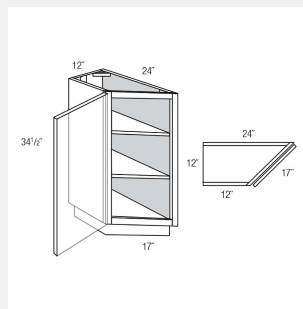

AKE-TB12

Single Door Transition Base Cabinet - 2 Shelves - 12W x 24D x 34.5H