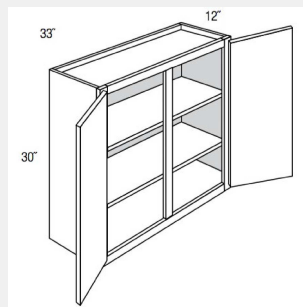

Double Butt Door Three Shelves Wall Cabinet-30WX12DX42H

AKE-W3312

Double Door Bridge Wall Cabinet - no shelves - 33W x 12D x 12H

AKE-W3315

Double Door Wall Cabinet - 33Wx15Hx27D

AKE-W3318

Double Door Bridge Wall Cabinet - No Shelves-33Wx18Hx12D