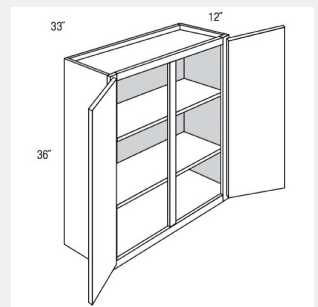

AKE-W3336

Double Door Wall Cabinet- 2 shelves - 33W x 36H x 12D