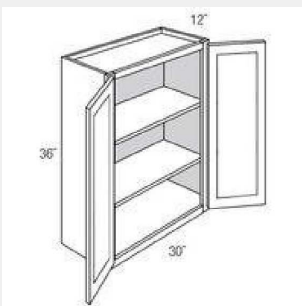

AKE-GW1836

Single Glass Door Wall Cabinet - 2 Shelves - 18Wx36Hx12D

AKE-GW1842

Single Glass Door Wall Cabinet - 3 shelves - 18Wx12Dx42H

AKE-GW3030B

Double Glass Door wall cabinet, No mullions - 30x30x12 - Glass not Included