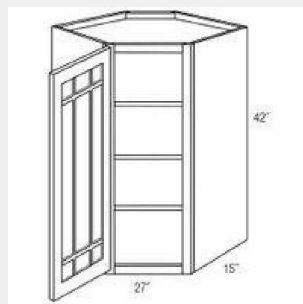

AKE-PGWDC2742

Single Prairie Style (Mullion) Glass Door Diagonal Wall Cabinet - 3 shelves - 27W x 15D x 42H