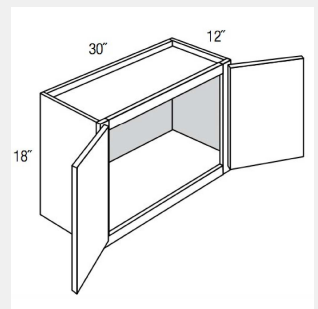

AKE-W3018B

**Double Door Bridge Wall
Cabinet - no shelves -
30W x 12D x 18H**