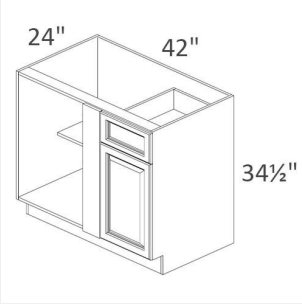

AKE-B24B

Double Door Base Cabinet- 1 Drawer 24Wx34.5Hx24D

AKE-B24BSCRT

Double Door Base Cabinet with Soft-Close Rollouts-1 Drawer, 2 Rollouts

AKE-B27B

Double Door One Drawer Base Cabinet - 1 shelf -27Wx24Dx34.5H

AKE-B27BSCRT

Double Door Base Cabinet with Soft-Close Rollouts-1 Drawer, 2 Rollouts -27Wx24Dx34.5H

AKE-B30B

Double Door Base Cabinet- 1 Drawer 30Wx34.5Hx24D

AKE-B30BSCRT

Double Door Base Cabinet with Soft-Close Rollouts- 1 Drawer, 2 Rollouts

AKE-B33

Double Door Base Cabinet- 1 Drawer - 33W x 24D x 34.5H

AKE-B36

Double Door Base Cabinet- 1 Drawer - 36W x 24D x 30.25H

AKE-B36SCRT

Double Door Base Cabinet with Soft-Close Rollouts- 1 Drawer, 4 Rollouts

AKE-B42

Double Door Base Cabinet- 2 Drawers - 42 x 34 x 24

AKE-B42SCRT

Double Door Base Cabinet with Soft-Close Rollouts -2 Drawers, 4 Rollouts - 42 x 34 x 24

AKE-BBC36/39

Single Door Blind Base Cabinet - 1 Drawer - 27W x 24D x 34.5H