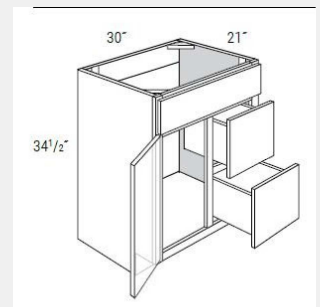

AKE-V3021D-L

**Single Door Vanity 2 Left
Drawers, 1 Drawer Front
30x34x21**