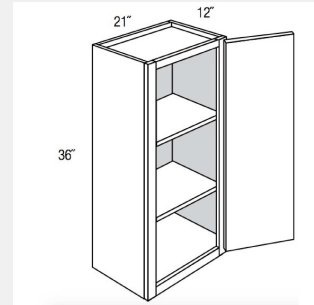

AKE-W1830

Single Door Wall Cabinet - 2 Shelves - 18Wx30Hx12D

AKE-W1836

Single Door Two Adjustable Shelves Wall Cabinet - 18Wx36Hx12D

AKE-W1842

Single Door Wall Cabinet - 3 shelves - 18Wx12Dx42H

AKE-W2130

Single Door Wall Cabinet - 2 shelves - 21Wx30Hx12D