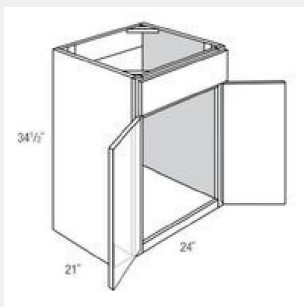

AKE-WDC2742

**Single Door Diagonal
Corner Wall Cabinet-3
Shelves - 27W x 42H x
12D**

AKE-WP1890PO

**Single Door Tall Pantry
Cabinet-1 Upper Shelf - 1
Pullout with 4 Shelves -
18W x 24D x 90H**

AKE-MR3036

**Vanity Mirror -30 W X 36
H X 3/4 Th**