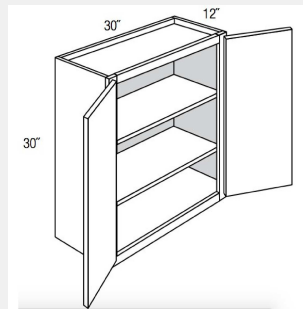

AKE-W3030B

**Double Door Wall Cabinet
- 2 shelves -
30Wx30Hx12D**