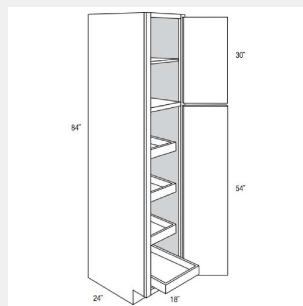

AKE-WP1884SCRT

**Double Door Tall Cabinet
With Soft-Close Rollouts -
1 shelf, 4 roll-out trays -
18W x 24D x 84H**