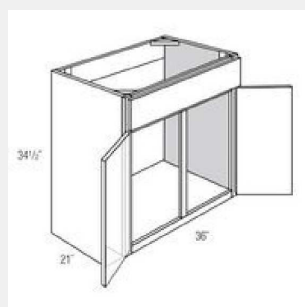

AKE-V2421

**Double Door Vanity -
24WX34.5Hx21D**

AKE-V3021

**Double Door Vanity - 1
Drawer Front - 30x34x21**

AKE-V3021D-L

**Single Door Vanity 2 Left
Drawers, 1 Drawer Front
30x34x21**

AKE-V3021D-R

**Single Door Vanity 2 Right
Drawers, 1 Door Front -
30x34x21**