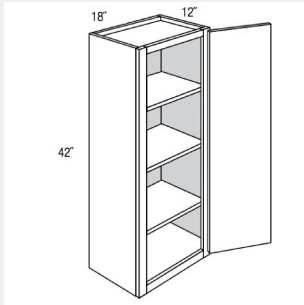

AKE-W1842

Single Door Wall Cabinet - 3 shelves - 18Wx12Dx42H