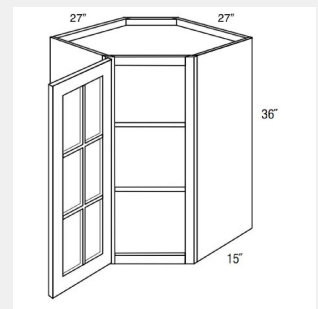

AKE-GWDC2430

Single Glass Door Wall Diagonal Corner Cabinet - 2 shelves - 24W x 12D x 30H

AKE-GWDC2436

Single Glass Door Wall Diagonal Corner Cabinet- 2 shelves - 24W x 12D x 36H

AKE-GWDC2442

Single Door Glass Door Diagonal Wall Cabinet - 3 adjustable shelves - 24W x 12D x 42H