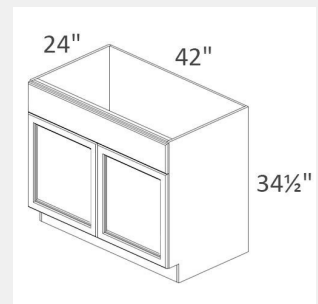

AKE-SB42

Double Door Sink Base Cabinet-42 x 34 x 24