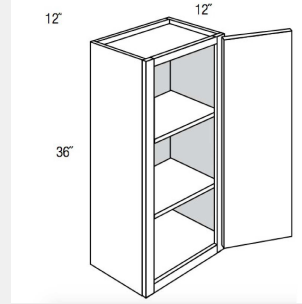

AKE-W1236

Single Door Two Adjustable Shelves Wall Cabinet-12WX12DX36H