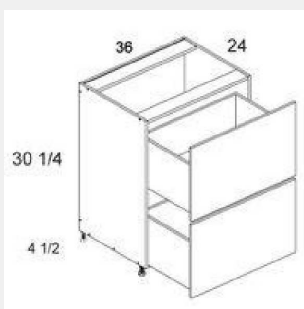

AKE-2DB36

Two Drawer Base Cabinet - 36W x 24D x 30-14H