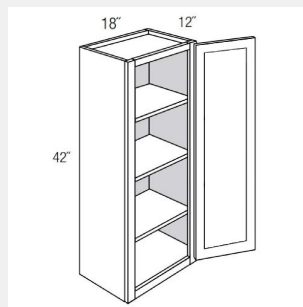

AKE-GW1842

Single Glass Door Wall Cabinet - 3 shelves - 18Wx12Dx42H