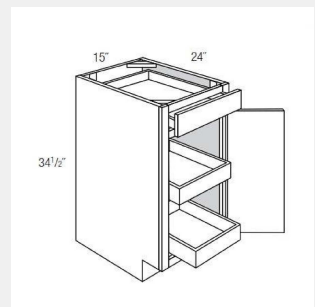

3

AKE-B12

Single Door Base Cabinet with 1 Drawer 1 shelf - 12Wx 24Dx 34.5H

AKE-B15SCRT

Single Door Base Cabinet with Soft-Close Rollouts-1 Drawer, 2 Rollouts - 15W x 24D x 34.5H

AKE-B18SCRT

Single Door Base Cabinet with Soft-Close Rollouts-1 Drawer, 2 Rollouts - 18W x 24D x 34.5H

AKE-B18SFTTR-DMK

Single Door Base Cabinet with Trash Pullout - 1 Drawer - 18W x 24D x 34.5H

AKE-B18TTCD18

Single Door Base Cabinet with 2-Tier Cutlery Drawer 3 Drawers - 18W x 24D x 34.5H

AKE-B21SCRT

Single Door Base Cabinet with Soft-Close Rollouts-1 Drawer, 2 Rollouts - 21W x 24D x 34.5H

AKE-B24B

Double Door Base Cabinet- 1 Drawer 24Wx34.5Hx24D

AKE-B24BSCRT

Double Door Base Cabinet with Soft-Close Rollouts-1 Drawer, 2 Rollouts

AKE-B27B

Double Door One Drawer Base Cabinet - 1 shelf -27Wx24Dx34.5H

AKE-B33

Double Door Base Cabinet- 1 Drawer - 33W x 24D x 34.5H

AKE-B36

Double Door Base Cabinet- 1 Drawer - 36W x 24D x 30.25H

AKE-B36SCRT

Double Door Base Cabinet with Soft-Close Rollouts- 1 Drawer, 4 Rollouts