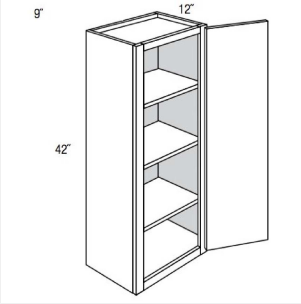

AKE-SB33

**Double Door Base
Cabinet- 1 Drawer - 33W
x 24D x 34.5H**

AKE-SB33-2TILT

**Sink Base Double Door
with Tilt Out Tray
33WX34.5HX24D**

AKE-SB36

**Sink Double Door Base
Cabinet- 2 Drawer Fronts
- 36W x 34.5H x 24D**

AKE-SB36-2TILT

**Double Door Sink Base
Cabinet - 2 Tiltouts - 36W
x 34.5H x 24D**

AKE-TUK

**Touch Up Kit -
1.2Hx6.75Lx12W**

AKE-W0930

**Single Door Wall Cabinet
- Two
Shelves-9Wx30Hx12D**

AKE-W0936

**Single Door Wall Cabinet -
Two
Shelves-9Wx36Hx12D**