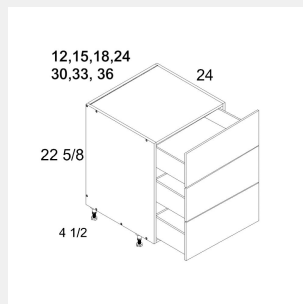

AKE-DB18TTCD18

Single Door Base Cabinet with 2-Tier Cutlery Drawer 3 Drawers - 18W x 24D x 34.5H

AKE-DB21

Three Drawer Base Cabinet - 21W x 24D x 34.5H

AKE-DB24

Three Drawer Base Cabinet - 24W x 24D x 34.5H

AKE-DB30

Three Drawer Base Cabinet - 30W x 24D x 34.5H

AKE-DB36

Three Drawer Base Cabinet - 36W x 24D x 34.5H

6

Essex White

AKE-FSB36

Farm Sink Base 2 Doors - 36W x 24D x 34.5H - Fits up to a 33W x 9H farm sink