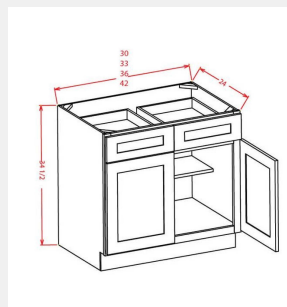

AKE-B18SFTTR-DMK

Single Door Base Cabinet with Trash Pullout - 1 Drawer - 18W x 24D x 34.5H

AKE-B18TTCD18

Single Door Base Cabinet with 2-Tier Cutlery Drawer 3 Drawers - 18W x 24D x 34.5H

AKE-B21SCRT

Single Door Base Cabinet with Soft-Close Rollouts-1 Drawer, 2 Rollouts - 21W x 24D x 34.5H

AKE-B24B

Double Door Base Cabinet- 1 Drawer 24Wx34.5Hx24D

AKE-B24BSCRT

Double Door Base Cabinet with Soft-Close Rollouts-1 Drawer, 2 Rollouts

AKE-B27B

Double Door One Drawer Base Cabinet - 1 shelf -27Wx24Dx34.5H

AKE-B27BSCRT

Double Door Base Cabinet with Soft-Close Rollouts-1 Drawer, 2 Rollouts -27Wx24Dx34.5H

AKE-B30B

Double Door Base Cabinet- 1 Drawer 30Wx34.5Hx24D

AKE-B30BSCRT

Double Door Base Cabinet with Soft-Close Rollouts- 1 Drawer, 2 Rollouts

AKE-B33

Double Door Base Cabinet- 1 Drawer - 33W x 24D x 34.5H

AKE-B36

Double Door Base Cabinet- 1 Drawer - 36W x 24D x 30.25H

AKE-B36SCRT

Double Door Base Cabinet with Soft-Close Rollouts- 1 Drawer, 4 Rollouts