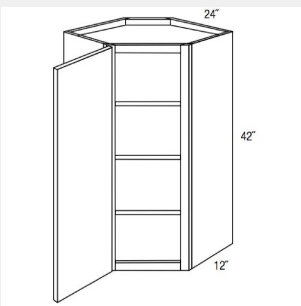

AKE-WBC2730

**Single Door Blind Corner
Wall Cabinet - 2
Shelves-27Wx30Hx12D**

AKE-WDC2430

**Wall Diagonal Corner
Cabinet 30xh, 1 Door -
424W x 12D x 30H**

AKE-WDC2436

**Wall Diagonal Corner
Cabinet 36xh, 1 Door - 2
shelves - 24W x 12D x
36H**