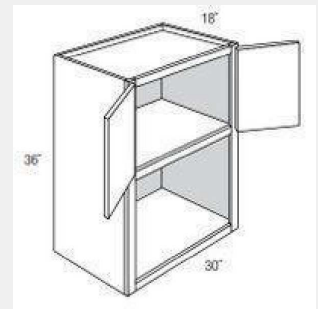

AKE-GWDC2736

Single Glass Door Wall Diagonal Corner Cabinet - 2 shelves - 27W x 12D x 36H

AKE-GWDC2742

Single Glass Door Diagonal Wall Cabinet - 3 shelves - 27W x 15D x 42H

AKE-MW3030

Double Door Microwave Wall Cabinet - 1 shelf - 30W x 18D x 30H - Opening 27x18