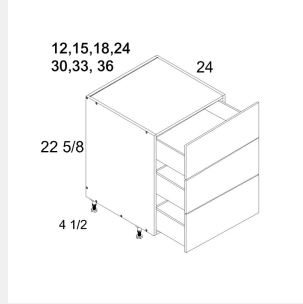

AKE-DB12

Three Drawer Base Cabinet - 12W x 34.5H x 24D