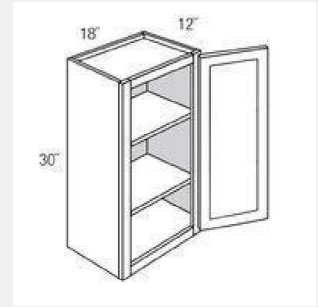

AKE-GW1830

Wall Cabinet With One Glass Door with clear glass insert, 2 shelves.No mullion 18W x 12D x 30H