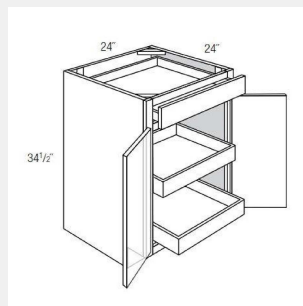

3

AKE-B12

Single Door Base Cabinet with 1 Drawer 1 shelf - 12Wx 24Dx 34.5H

AKE-B15SCRT

Single Door Base Cabinet with Soft-Close Rollouts-1 Drawer, 2 Rollouts - 15W x 24D x 34.5H

AKE-B18SCRT

Single Door Base Cabinet with Soft-Close Rollouts-1 Drawer, 2 Rollouts - 18W x 24D x 34.5H

AKE-B18SFTTR-DMK

Single Door Base Cabinet with Trash Pullout - 1 Drawer - 18W x 24D x 34.5H

AKE-B18TTCD18

Single Door Base Cabinet with 2-Tier Cutlery Drawer 3 Drawers - 18W x 24D x 34.5H

AKE-B21SCRT

Single Door Base Cabinet with Soft-Close Rollouts-1 Drawer, 2 Rollouts - 21W x 24D x 34.5H

AKE-B24B

Double Door Base Cabinet- 1 Drawer 24Wx34.5Hx24D

AKE-B24BSCRT

Double Door Base Cabinet with Soft-Close Rollouts-1 Drawer, 2 Rollouts

AKE-B27B

Double Door One Drawer Base Cabinet - 1 shelf -27Wx24Dx34.5H

AKE-B33

Double Door Base Cabinet- 1 Drawer - 33W x 24D x 34.5H

AKE-B36

Double Door Base Cabinet- 1 Drawer - 36W x 24D x 30.25H

AKE-B36SCRT

Double Door Base Cabinet with Soft-Close Rollouts- 1 Drawer, 4 Rollouts