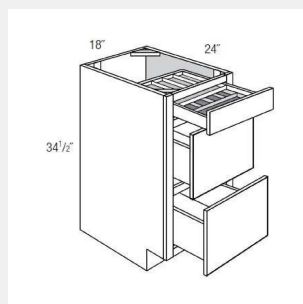

AKE-B33

Double Door Base Cabinet- 1 Drawer - 33W x 24D x 34.5H

AKE-B36

Double Door Base Cabinet- 1 Drawer - 36W x 24D x 30.25H

AKE-B36SCRT

Double Door Base Cabinet with Soft-Close Rollouts- 1 Drawer, 4 Rollouts

AKE-B42

Double Door Base Cabinet- 2 Drawers - 42 x 34 x 24

AKE-B42SCRT

Double Door Base Cabinet with Soft-Close Rollouts -2 Drawers, 4 Rollouts - 42 x 34 x 24

AKE-BBC36/39

Single Door Blind Base Cabinet - 1 Drawer - 27W x 24D x 34.5H

AKE-BBC42/45

Single Door Blind Base Cabinet - 1 Drawer - 39W X 34.5H X 24D

AKE-DB12

Three Drawer Base Cabinet - 12W x 34.5H x 24D

AKE-DB15

Three Drawer Base Cabinet - 15W x 24D x 34.5H

AKE-DB18

Three Drawer Base Cabinet - 18W x 24D x 34.5H