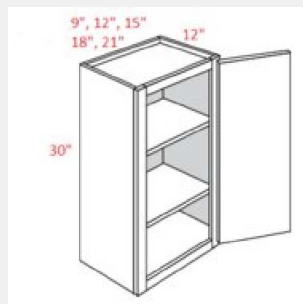

AKE-W1530

Single Door Wall Cabinet - 2 shelves -15Wx30Hx12D

AKE-W1536

Single Door Wall Cabinet with 2 Adjustable Shelves - 15Wx36Hx12D

AKE-W1542

Single Door Three Adjustable Shelves Wall Cabinet - 15Wx42Hx12D