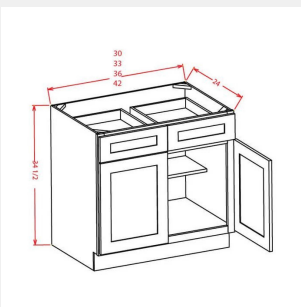

AKE-B18SFTTR-DMK

Single Door Base Cabinet with Trash Pullout - 1 Drawer - 18W x 24D x 34.5H

AKE-B18TTCD18

Single Door Base Cabinet with 2-Tier Cutlery Drawer 3 Drawers - 18W x 24D x 34.5H

AKE-B21SCRT

Single Door Base Cabinet with Soft-Close Rollouts-1 Drawer, 2 Rollouts - 21W x 24D x 34.5H

AKE-B24B

Double Door Base Cabinet- 1 Drawer 24Wx34.5Hx24D

AKE-B24BSCRT

Double Door Base Cabinet with Soft-Close Rollouts-1 Drawer, 2 Rollouts

AKE-B27B

Double Door One Drawer Base Cabinet - 1 shelf -27Wx24Dx34.5H

AKE-B27BSCRT

Double Door Base Cabinet with Soft-Close Rollouts-1 Drawer, 2 Rollouts -27Wx24Dx34.5H

AKE-B30B

Double Door Base Cabinet- 1 Drawer 30Wx34.5Hx24D

AKE-B30BSCRT

Double Door Base Cabinet with Soft-Close Rollouts- 1 Drawer, 2 Rollouts

AKE-B33

Double Door Base Cabinet- 1 Drawer - 33W x 24D x 34.5H

AKE-B36

Double Door Base Cabinet- 1 Drawer - 36W x 24D x 30.25H

AKE-B36SCRT

Double Door Base Cabinet with Soft-Close Rollouts- 1 Drawer, 4 Rollouts