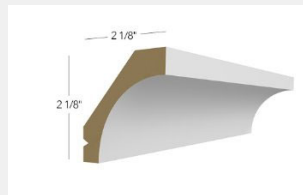

Sink Double Door Base Cabinet- 1 Drawer Front - 27W x 24D x 34H

\$450.79

BUY

LI-SB36

Sink Double Door Base Cabinet- 2 Drawer Fronts - 36W x 34H x 24D

\$500.23

BUY

LI-CM-3