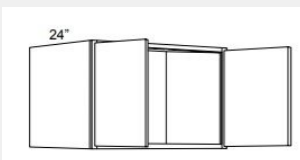

LI-W331224

Double Door Refrigerator
Wall Cabinet -
33Wx12Hx24D

$433.34

BUY