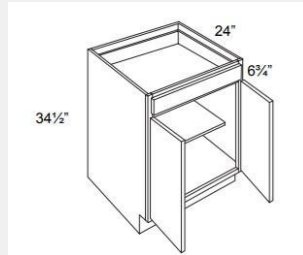

LI-DWR3

Dishwasher End Panel with 3 inch return and one side finished- 3Wx34Hx24D

\$101.79

BUY

LI-B24

Double Door Base Cabinet - 1 Drawer - 1 Shelf - 24Wx24Dx34H

\$465.33

BUY