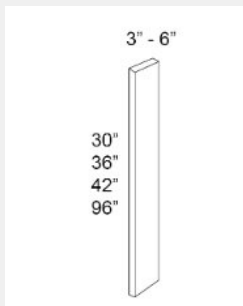

LI-WF642

Wall Filler - 6x42x.75

$61.08

BUY