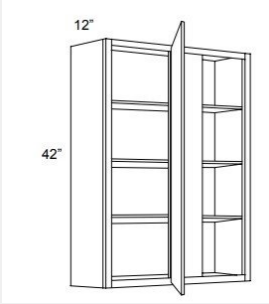

\$907.4

BUY

LI-WBC2436

Single Door Wall Blind Cabinet - 24Wx12Dx36H

\$415.89

BUY

LI-WBC2442

Single Door Wall Blind Cabinet 24Wx42Hx12D