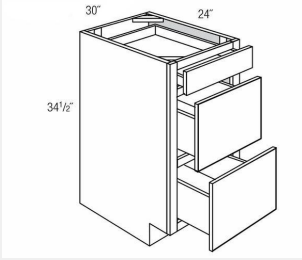

LI-DB30-2

Two Drawer Base Cabinet-30Wx34Hx24D

$779.43

BUY