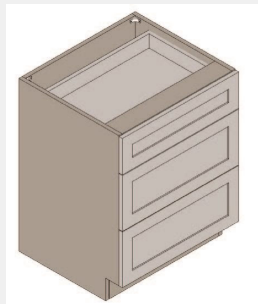

Three Drawer Base Cabinet - 18W x 24D x 34H

\$604.93

BUY

LI-DB21

Three Drawer Base Cabinet - 21W x 24D x 34H

\$625.29

BUY

LI-DB27-3