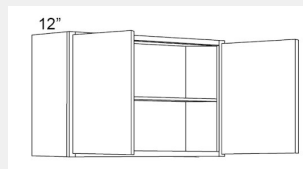

\$1762.45

BUY

LI-TP302496

Double Door Tall Pantry Cabinet 30Wx96Hx24D

\$1785.72

BUY

LI-W3324

Double Door Wall Cabinet - 1 Shelf-33Wx24Hx13D