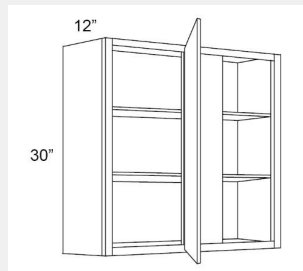

LI-WBC3036

Single Door Blind Corner
Cabinet - 2
Shelves-30Wx36Hx12D

$500.23

BUY