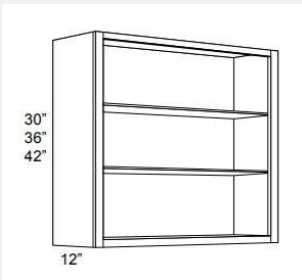

LI-NDW3042

No Door Wall Cabinet Matching Interior - 3 shelves - 30Wx42Hx12D

$497.33

BUY