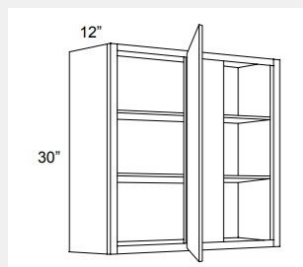

\$456.61

BUY

LI-WBC3042

Single Door Blind Corner
Wall Cabinet - 3
Shelves-30Wx42Hx12D

\$575.85

BUY

LI-WBC2430

Single Door Blind Wall
Cabinet - 24 Wide x 30
Tall x 12 Deep