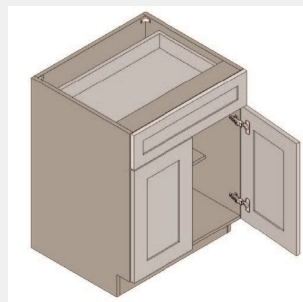

LI-B39

Double Door Base Cabinet-30W x 34H x 24D

$700.91

BUY