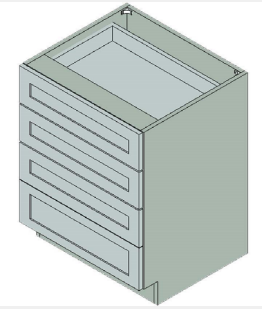

LI-FS30

Farm Sink Base Cabinet-
30Wx34Hx24D

\$808.52

BUY

LI-FS33

Farm Sink Base Cabinet-
33Wx34Hx24D

\$820.15

BUY