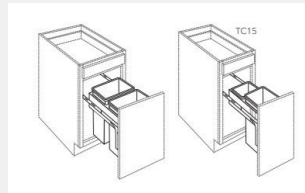

LI-TC15

Trash Can For B15 Base Cabinet

$337.37

BUY