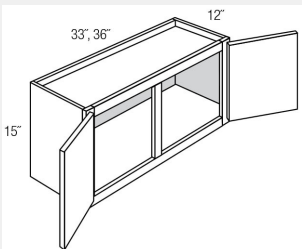

LI-W3042

**Double Door Wall Cabinet-
3 adjustable shelves-30W
x 12D x 42H**

$511.87

BUY