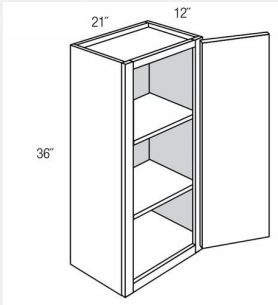

LI-W2136

Single Door Wall Cabinet -
2 Shelves - 21x36x12

$346.09

BUY