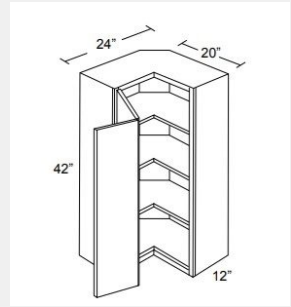

LI-WPC2442

Pie Cut Corner Cabinet-24 x 42 x 12

$712.54

BUY