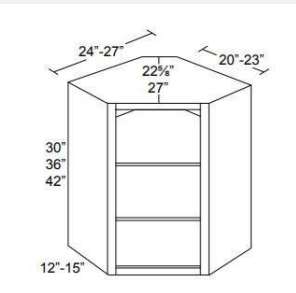

LI-NDWDC2430

**Diagonal Corner No Door
Wall Cabinet with
Matching Interior -
24Wx30Hx24D**

$604.93

BUY