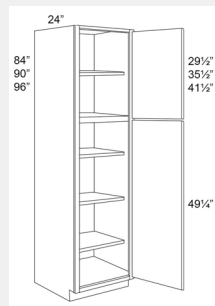

Single Tall Door Pantry Cabinet - 15Wx24Dx84H

\$924.85

BUY

LI-TP152490

Single Tall Door Pantry Cabinet - 15Wx90Hx24D

\$968.48

BUY

LI-TP152496