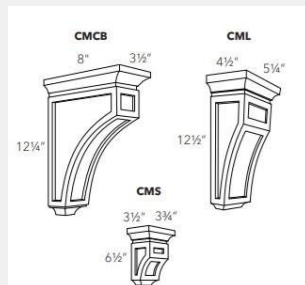

\$759.08

BUY

LI-CMCB

Mission Corbel Countertop Bracket

\$250.12

BUY

LI-CML

Mission Corbel Large