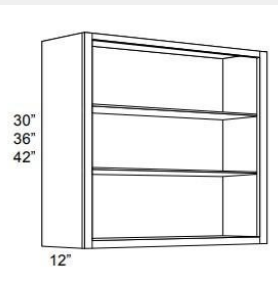

LI-NDW1242

Single Door Wall Cabinet -
Three
Shelves-12Wx42Hx12D

$334.46

BUY