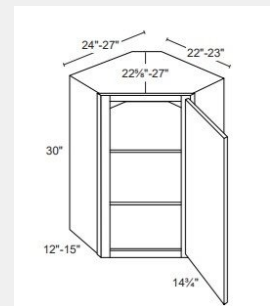

\$604.93

BUY

LI-WDC2436

Single Door Diagonal Wall Cabinet - 2 Shelves - 24Wx36Hx24D

\$476.97

BUY

LI-WDC2430

Single Door Diagonal Wall Cabinet - 24W x 12D x 30H