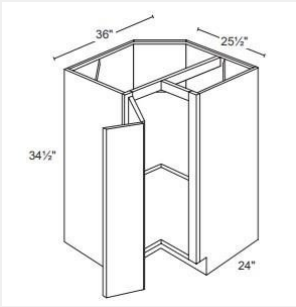

\$98.88

BUY

LI-ERB36

**Bi-Fold Door Easy Reach
Base Cabinet -
36Wx34Hx24D**

\$831.78

BUY

LI-DSF36

**Corner sink base front
needs 36 inches of
available space on each
side of the corner. -
22x34x3**