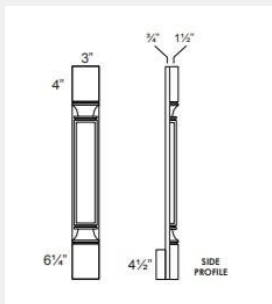

LI-PP-BASE

Plain Pilaster Base 3 x 36.5 x 15

$180.32

BUY