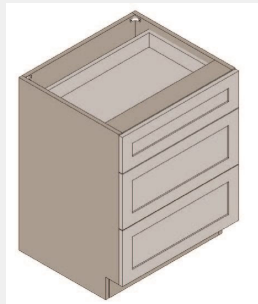

LI-DB15

Three Drawer Base Cabinet - 15W x 24D x 34H

$587.48

BUY