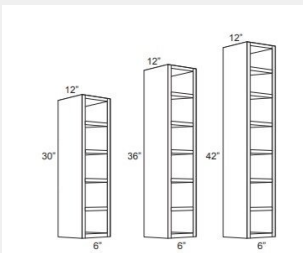

\$500.23

BUY

LI-WC0642

Wall Cube - 6Wx42Hx12D

\$273.38

BUY

LI-WC0630

Wall Cube with 5 cubes - 6W x 30H x 12D