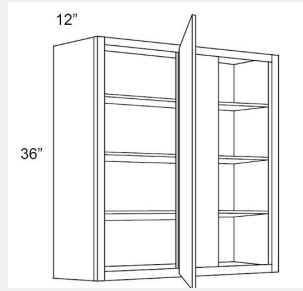

LI-WBC3642

Single Door Blind Wall Cabinet 36Wx42Hx12D

$625.29

BUY