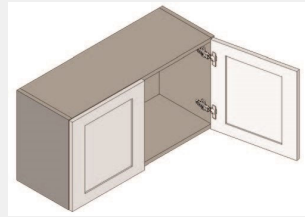

LI-W3012

Double Door Wall Cabinet
- 30xW12Hx12D

$229.76

BUY