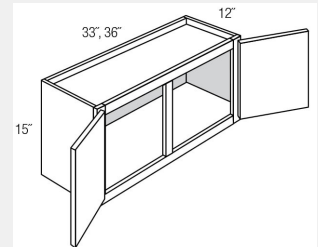

\$250.12

BUY

LI-W3021

Double Door Bridge Wall Cabinet - no shelves - 30Wx21Hx12D

\$282.11

BUY

LI-W3312

Double Door Bridge Wall Cabinet - no shelves - 33W x 12D x 12H