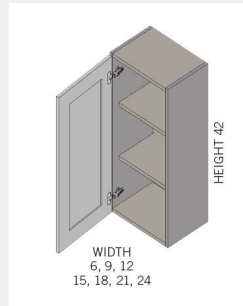

LI-W0942

Wall Cabinet Single Door - Three Shelves-9Wx42Hx12D

$270.48

BUY