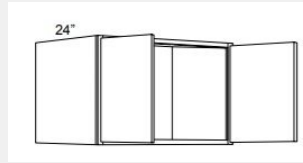

LI-W361524

**Double Door Refrigerator
Wall Cabinet - No shelves**
- 36Wx15Hx24D

$392.63

BUY