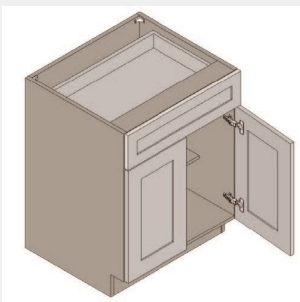

LI-B30

Double Door Base Cabinet - 1 Drawer - 1 Shelf-30Wx34Hx24D

\$543.86

BUY

LI-B33

Double Door Base Cabinet- 1 Drawer - 33W x 24D x 34H

\$622.38

BUY

LI-B36

Double Door Base Cabinet - 1 Drawer - 36Wx24Dx34H

\$657.28

BUY

LI-B42

Double Door Base Cabinet- 2 Drawers - 1 Shelf - 42Wx34Hx24D

\$744.53

BUY