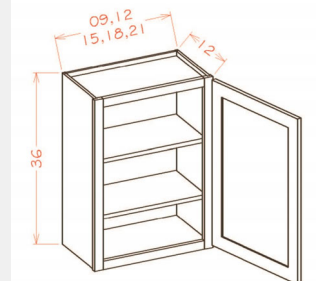

LI-W0936

Single Door Wall Cabinet -
Two Shelves-9Wx36Hx12

$235.58

BUY