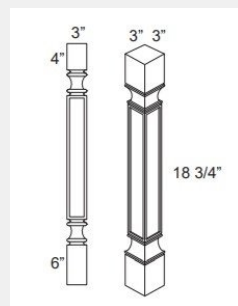

LI-SP3X3

Standard Post - Must be trimmed 2 inches from top or bottom. - 3Wx36Hx3D

$276.29

BUY