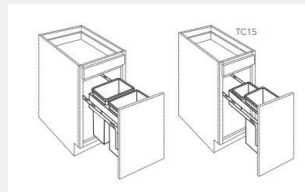

LI-TC18

Trash Can For B18 Base Cabinet

$494.42

BUY