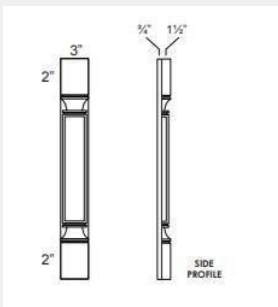

\$157.05

BUY

LI-PP-W42

Plain Pilaster Wall 3 x 42 x 1.5

\$191.95

BUY

LI-PP-W36

Plain Pilaster Wall - 3x36x1.5