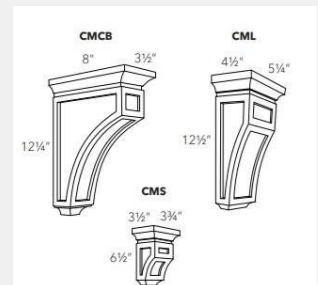

LI-CMS

Mission Corbel Small

$142.51

BUY