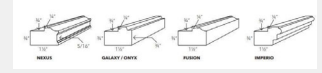

LI-LRM

Light Rail Moulding - 1.96Wx1.3Hx1.9D

$119.24

BUY