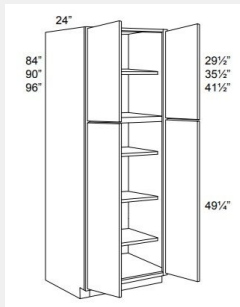

\$290.83

BUY

LI-TOUCH UP KIT

Touch uUp Kit - Includes
stick, marker and scraper

\$50.02

BUY

LI-TP242484

Tall Double Door Pantry Cabinet - 24x24x84