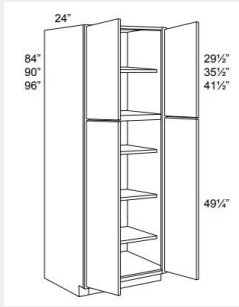

Single Tall Door Pantry Cabinet - 15Wx96Hx24D

\$1015.01

BUY

LI-TP182496

Single Tall Door Pantry Cabinet - 18Wx24Dx96H

\$1137.16

BUY

LI-TP182490