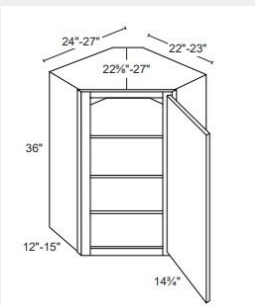

\$604.93

BUY

LI-WDC2436

Single Door Diagonal Wall Cabinet - 2 Shelves - 24Wx36Hx24D

\$476.97

BUY

LI-WDC2430

Single Door Diagonal Wall Cabinet - 24W x 12D x 30H