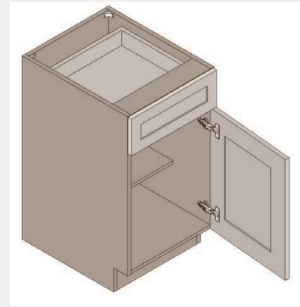

LI-B21

Single Door Base Cabinet -
1 Drawer 21Wx34Hx24D

$421.71

BUY