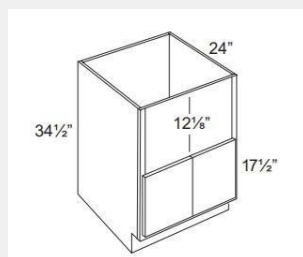

LI-TP242490

Double Tall Door Pantry
Cabinet - 4 Shelves-
24Wx90Hx24D

\$1311.66

BUY

LI-TP242496

Double Tall Door Pantry
Cabinet - 6 Shelves - 24W
x 96H x 24D

\$1372.73

BUY