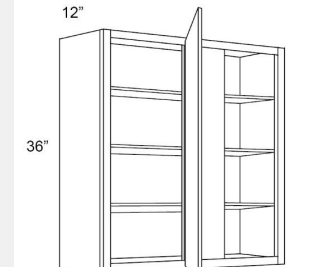

LI-WBC3636

Single Door Blind Wall
Cabinet-36Wx 36Hx 12D

$549.68

BUY