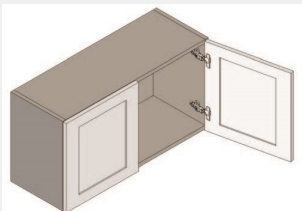

\$235.58

BUY

LI-W301824

Double Door Bridge Wall Cabinet - no shelves - 30W x 24D x 18H

\$360.63

BUY

LI-W3018

Double Door Bridge Wall Cabinet - no shelves - 30W x 12D x 18H