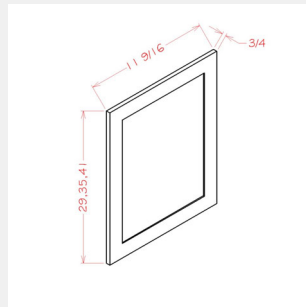

LI-WP-BASE

Wainscot Panel Base- 23 12x29 38

$171.59

BUY