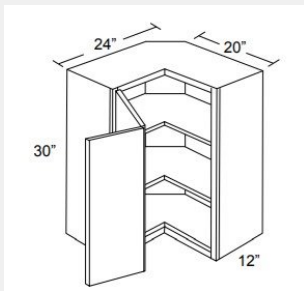

\$712.54

BUY

LI-WPC2430

Pie Cut Corner Wall Cabinet-24 x 30 x 12

\$532.23

BUY

LI-WPC2436

Pie Cut Corner Wall Cabinet-24 x 36 x 12