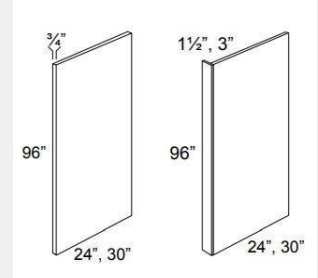

LI-REP1-1/2

Refrigerator End Panel -
24x96x1.5

$197.77

BUY