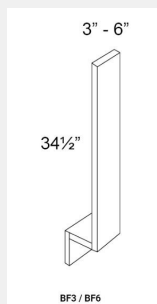

\$78.53

BUY

LI-BBM

Base Board Moulding 5.25
x 96 x 0.75

\$148.33

BUY

LI-CLM-BASE

Base Column-3W x 34H x
24D

\$238.48

BUY

LI-BF3

Base Filler 3x34x3

\$26.18

BUY

LI-BF6

Base Filler 6 x 34 x 3