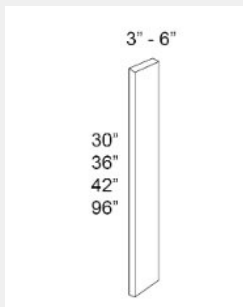

LI-WF342

Wall and Base Filler 3 x 42 x 0.75

$32.57

BUY