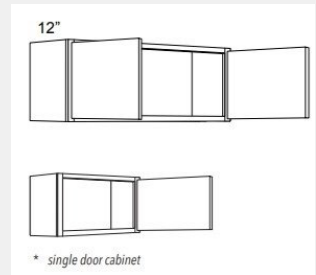

LI-W2115

Single Door Wall Cabinet -
No Shelves-21Wx15Hx13D

$218.13

BUY