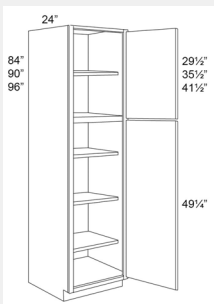

\$1590.86

BUY

LI-TP302490

Double Door Tall Pantry Cabinet 30Wx90Hx24D

\$1617.03

BUY

LI-TP301296

Double Door Tall Pantry Cabinet 30Wx96Hx12D

\$1762.45

BUY

LI-TP302496

Double Door Tall Pantry Cabinet 30Wx96Hx24D

\$1785.72

BUY

LI-W3324

Double Door Wall Cabinet - 1 Shelf-33Wx24Hx13D