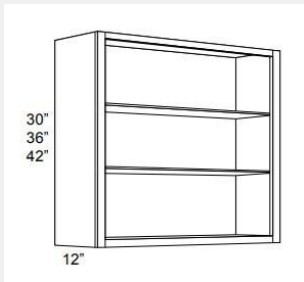

\$375.18

BUY

LI-NDW1836

Wall cabinet without doors and with 3 shelves. This cabinet comes with finished interior, glass shelves, and pre-installed hinges. 18x36x12.

\$337.37

BUY

LI-NDW2442

Wall cabinet without doors and with 3 shelves. This cabinet comes with finished interior, glass shelves, and pre-installed hinges. 24Wx42Hx12D.