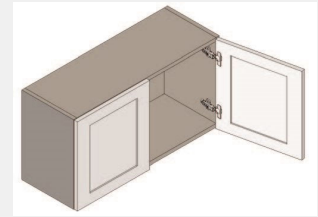

LI-W3318

Double Door Bridge Wall
Cabinet - No
Shelves-33Wx18Hx12

$255.93

BUY