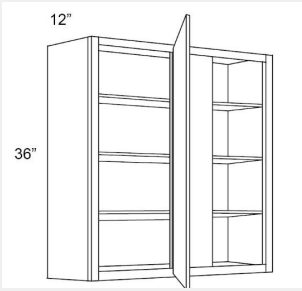

LI-WBC3630

Single Door Blind Wall Cabinet-36Wx30Hx12D

$508.96

BUY