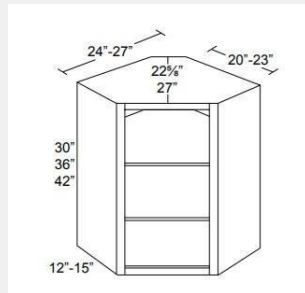

LI-NDWDC2436

**Diagonal Corner No Door
Wall Cabinet with
Matching Interior -
24Wx36Hx24D**

$712.54

BUY