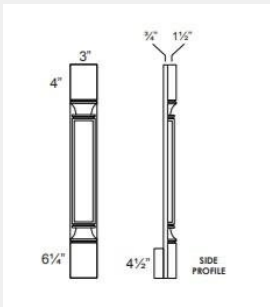

LI-PP-TP96

Plain Pilaster Tall 3 x 98 x 15

$372.27

BUY