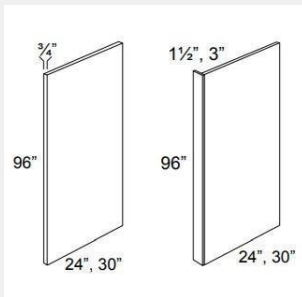

LI-REP2496

Refrigerator End Panel-
24x96x.75

$235.58

BUY