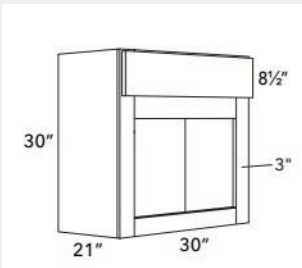

LI-MC303021

Microwave Wall Cabinet-30W x 30H x 21D

$558.4

BUY