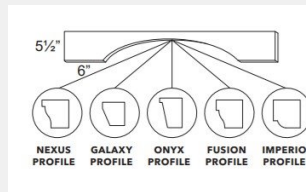

\$36.06

BUY

LI-VAR36

Arched Valance -
36x5.5x.75

\$69.8

BUY

LI-VAR54

Arched Valance -
54x5.5x.75