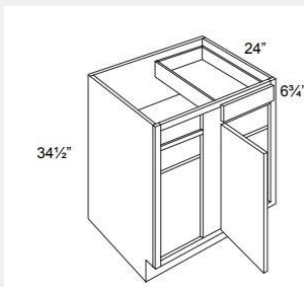

\$674.73

BUY

LI-BLB42/45

Blind Base Cabinet - 39x34x24

\$747.44

BUY

LI-BLB48/51

Blind Base Cabinet - 48x34x24