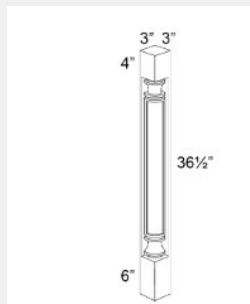

LI-CP36

Quarter Round Post - 3x3x36.5

$250.12

BUY