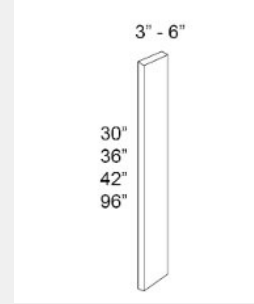

LI-WF330

Wall And Base Filler 3W x 34D x 30H

$20.36

BUY