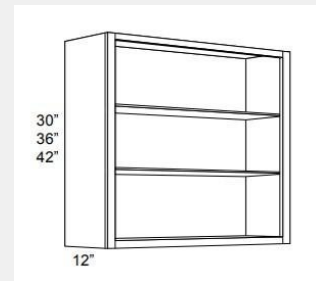

\$229.76

BUY

LI-NDW1530

Wall cabinet without doors and with 2 shelves. This cabinet comes with finished interior, glass shelves, and pre-installed hinges 15W x 12D x 30H

\$261.75

BUY

LI-NDW2430

Wall cabinet without doors and with 2 shelves. This cabinet comes with finished interior, glass shelves, and pre-installed hinges 24x30x12