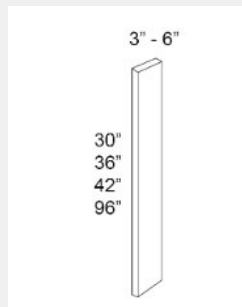

LI-WF630

Wall Filler - 6x30x.75

$37.81

BUY