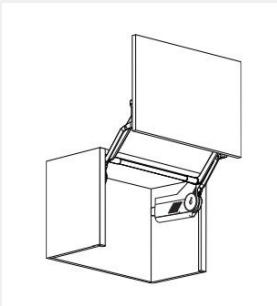

LI-WAC3018

away from the face of the cabinet. Wall appliance cabinet is meant to sit on top of the countertop. Cabinet has open floor

$703.82

BUY