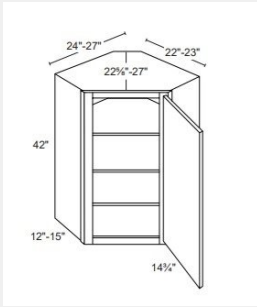

LI-WDC2442

Single Door Diagonal Wall Cabinet - 3 Shelves - 24Wx42Hx24D

$567.13

BUY