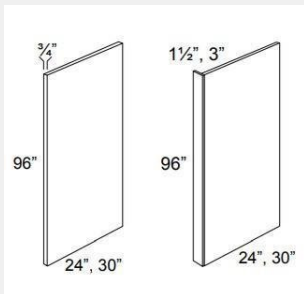

LI-REP3

Refrigerator End Panel -
24x96x3

$258.84

BUY