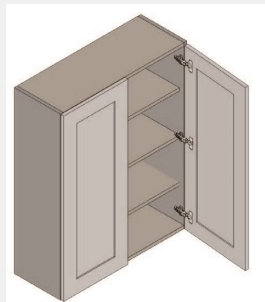

LI-W2424

**Double Door Wall Cabinet
- 24W x 24H x 12D**

\$264.66

BUY

LI-W3042

**Double Door Wall Cabinet-
3 adjustable shelves-30W
x 12D x 42H**

\$511.87

BUY