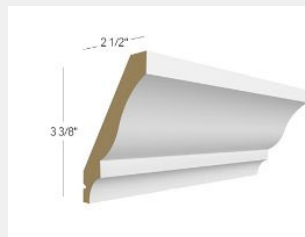

\$235.58

BUY

LI-CM-4

Large Cove Crown Moulding 96

\$110.52

BUY

LI-CM-6

Large Crown Moulding - 3x96