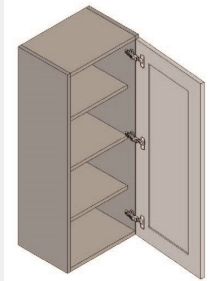

\$197.77

BUY

LI-NDW1242

Single Door Wall Cabinet -
Three
Shelves-12Wx42Hx12D

\$334.46

BUY

LI-W1242

Single Door Wall Cabinet -
Three
Shelves-12Wx42Hx12D