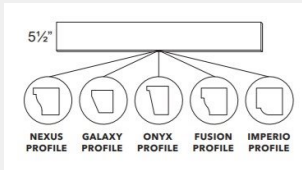

Starter Moulding .75 x 1.25 x 96

\$104.7

BUY

LI-VST96

Straight Valance 5.5 x 96 x 0.75

\$148.33

BUY

LI-TF696