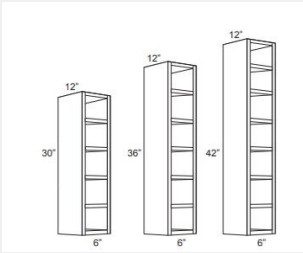

\$218.13

BUY

LI-WO366

Wall Organizer 36W x 6H x 12D

\$244.3

BUY

LI-WC0636

Wall Wine Cube -
6Hx36Wx12D