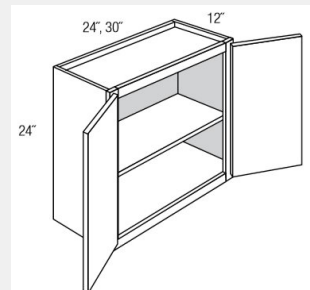

LI-W2430

Double Door Wall Cabinet - 2 shelves - 24Wx30Hx12D

$78.53

BUY