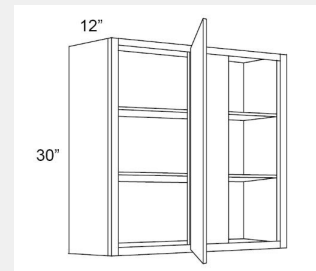

\$351.91

BUY

LI-WBC3036

Single Door Blind Corner
Cabinet - 2
Shelves-30Wx36Hx12D

\$500.23

BUY

LI-WBC3030

Single Door Blind Corner
Wall Cabinet - 2
Shelves-30Wx30Hx12