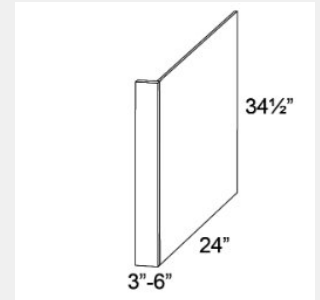

LI-DWR6

**Dishwasher End Panel
6Wx 34H**

$157.05

BUY