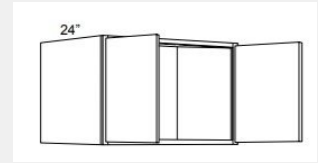

LI-W3642

Double Door Wall Cabinet
- 3 shelves
-36Wx12Dx42H

\$610.75

BUY

LI-W3012

Double Door Wall Cabinet
- 30xW12Hx12D

\$229.76

BUY