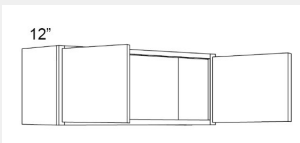

\$250.12

BUY

LI-W3318

Double Door Bridge Wall
Cabinet - No
Shelves-33Wx18Hx12

\$255.93

BUY

LI-W3615

Double Door Bridge Wall
Cabinet- No shelves -
36Wx15Hx12D

\$255.93

BUY

LI-B27

Double Door One Drawer
Base Cabinet - 1
adjustable half depth
shelf -27Wx24Dx34H

\$506.05

BUY

LI-W362424

Double Door Refrigerator
Wall Cabinet - 1 shelf -
36W x 24D x 24H