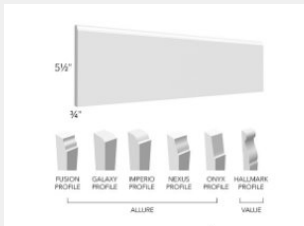

LI-BBM

Base Board Moulding 5.25
x 96 x 0.75

$148.33

BUY