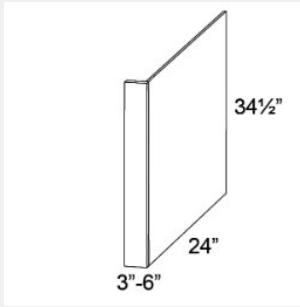

LI-DWR3

Dishwasher End Panel with 3 inch return and one side finished- 3Wx34Hx24D

\$101.79

BUY

LI-B24

Double Door Base Cabinet - 1 Drawer - 1 Shelf - 24Wx24Dx34H

\$465.33

BUY