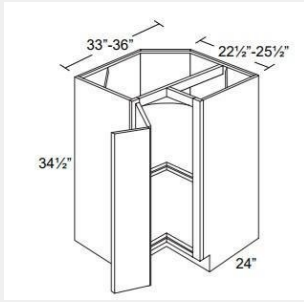

\$122.15

BUY

LI-LSB36

Lazy Susan cabinet with a bi-fold door and 2 revolving wooden shelves 36x34x36

\$1026.64

BUY

LI-LSB33

Lazy Susan cabinet with bi-fold door and 2 revolving wooden shelves - 33x34x24