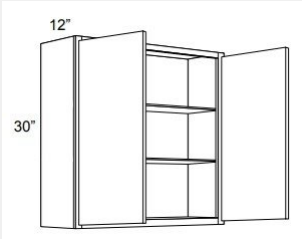

LI-W3930

**Double Door Wall Cabinet
- 2 Shelves-39Wx30Hx13D**

$511.87

BUY