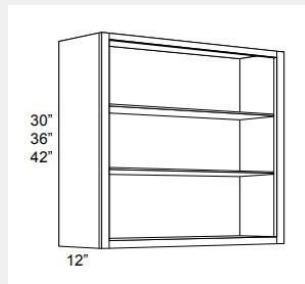

LI-NDW1236

Single Door Wall Cabinet with 2 shelves - 12Wx36Hx12D

$276.29

BUY