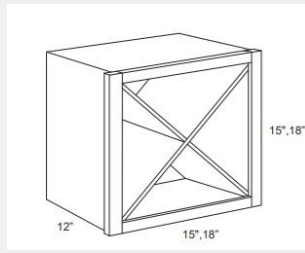

LI-WR18x18

Wine Rack 18x18x12

$305.38

BUY