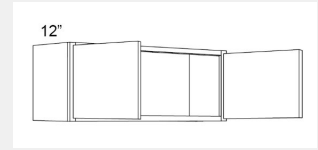

\$305.38

BUY

LI-W3624

Double Door Bridge Wall Cabinet- 1 shelf - 36W x 12D x 24H

\$349

BUY

LI-W3618

Double Door Bridge Wall Cabinet - 36W x 12D x 18H