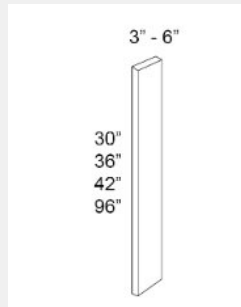

Starter Moulding .75 x 1.25 x 96

\$104.7

BUY

LI-VST96

Straight Valance 5.5 x 96 x 0.75

\$148.33

BUY

LI-TF696