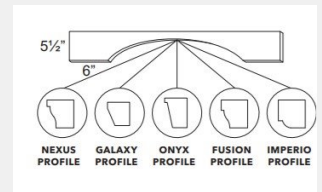

\$36.06

BUY

LI-VAR36

Arched Valance -
36x5.5x.75

\$69.8

BUY

LI-VAR54

Arched Valance -
54x5.5x.75