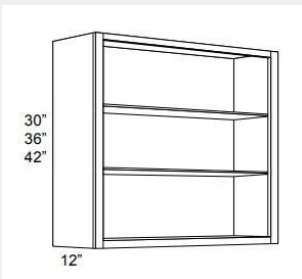

\$375.18

BUY

LI-NDW1830

No Door Wall Cabinet with Matching Interior - 18Wx30Hx12D

\$113.43

BUY

LI-NDW1542

No Door Wall Cabinet with Matching Interior - 15x42x12