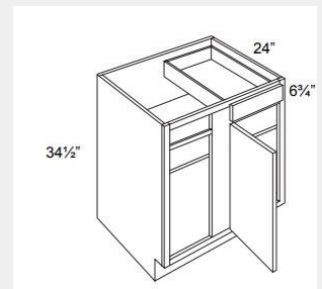

LI-BLB42/45

Blind Base Cabinet - 39x34x24

$747.44

BUY