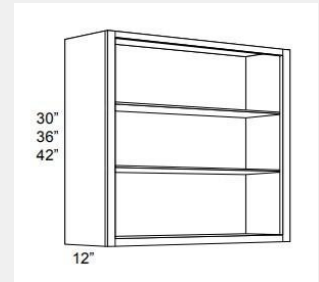

LI-NDW1836

Wall cabinet without doors and with 3 shelves. This cabinet comes with finished interior, glass shelves, and pre-installed hinges. 18x36x12.

$337.37

BUY