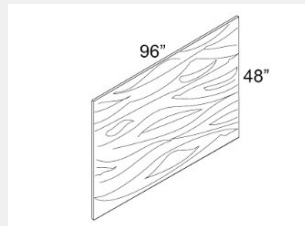

LI-PLY-12

Plywood Panel 48 x 96 x 0.5

$357.73

BUY