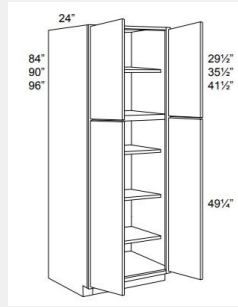

LI-TP182484

Single Tall Door Pantry Cabinet - 18Wx24Dx84H

$1035.37

BUY