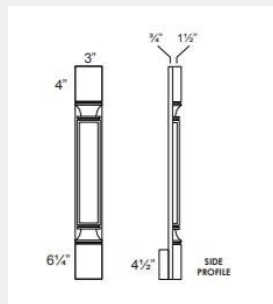

\$180.32

BUY

LI-PP-TP84

Plain Pilaster Tall 3 x 86 x 15

\$363.54

BUY

LI-PP-TP90

Plain Pilaster Tall 3 x 92 x 15