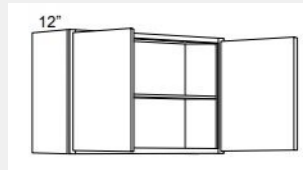

LI-W3624

Double Door Bridge Wall Cabinet- 1 shelf - 36W x 12D x 24H

$349

BUY