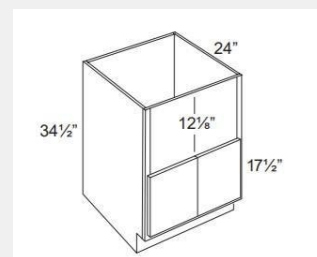

LI-FS33

Farm Sink Base Cabinet-
33Wx34Hx24D

$820.15

BUY