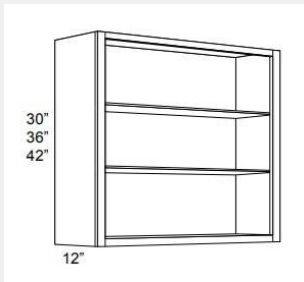

LI-NDW3030

Wall cabinet without doors and with 2 shelves. This cabinet comes with finished interior, glass shelves, and pre-installed hinges. 12Wx30Hx12D.

$369.36

BUY