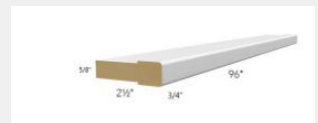

LI-STKM-8

Stacking Moulding - .75x2.5x96

$104.7

BUY