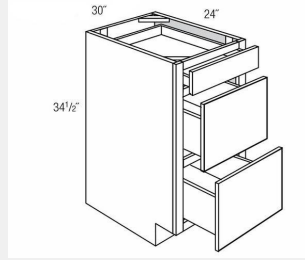

LI-DB36-2

Two Drawer Base Cabinet-36Wx34Hx24D

$953.93

BUY