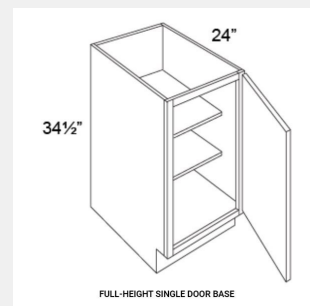

\$942.3

BUY

LI-TP181284

Single Door Tall Pantry Cabinet 18Wx84Hx12D

\$1012.1

BUY

LI-B18FD

Single Full Height Door Base Cabinet- 2 Shelves - 18W x 34H x 24D