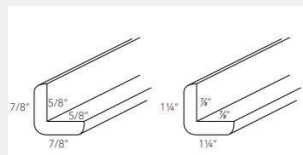

LI-OCM8

Outside Corner Moulding 96Wx.75Hx.75D

$50.02

BUY