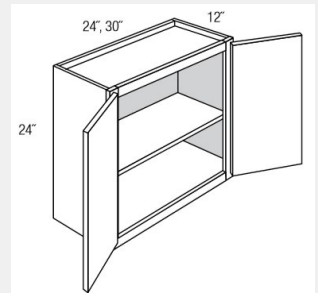

LI-W2424

**Double Door Wall Cabinet
- 24W x 24H x 12D**

$264.66

BUY