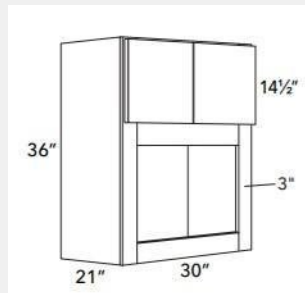

LI-MC303621

Microwave Wall Cabinet - 30x36x21

$700.91

BUY