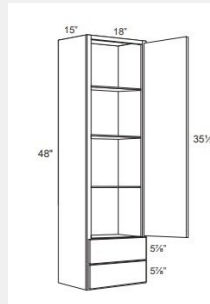

\$221.03

BUY

LI-W1515

Single Door Wall Cabinet -15W x 15H x 13D

\$171.59

BUY

LI-WD1848

Single Door Wall cabinet- 2 drawers, and 3 shelves. Frame is flush with side panel - 18Wx48Hx12D