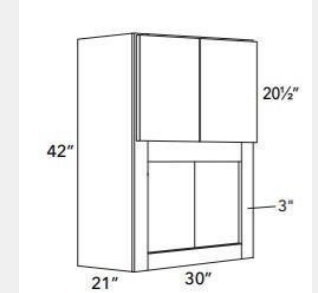

\$558.4

BUY

LI-MC303621

Microwave Wall Cabinet - 30x36x21

\$700.91

BUY

LI-MC304221

Microwave Wall Cabinet 30Wx42H x21D