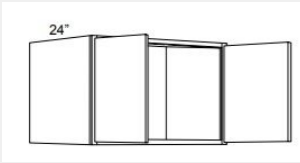

\$523.5

BUY

LI-W331824

Double Door Refrigerator
Wall Cabinet - No
Shelves-33Wx18Hx24D

\$450.79

BUY

LI-W361224

**Double Door Refrigerator
Wall Cabinet - No Shelves**
- 36Wx12Hx24D