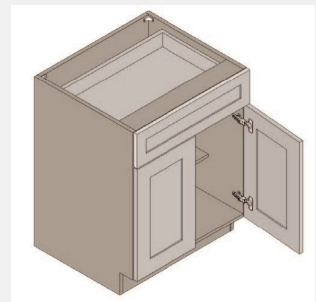

LI-DWR3

Dishwasher End Panel with 3 inch return and one side finished- 3Wx34Hx24D

\$101.79

BUY

LI-B24

Double Door Base Cabinet - 1 Drawer - 1 Shelf - 24Wx24Dx34H

\$465.33

BUY

LI-B30

Double Door Base Cabinet - 1 Drawer - 1 Shelf-30Wx34Hx24D

\$543.86

BUY

LI-B33

Double Door Base Cabinet- 1 Drawer - 33W x 24D x 34H

\$622.38

BUY