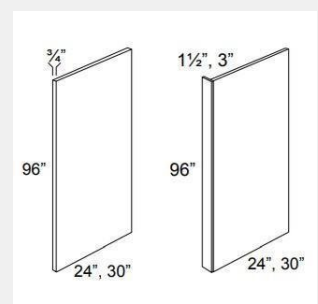

LI-REP1-12

Refrigerator End Panel 24 x 96 x 15

$197.77

BUY