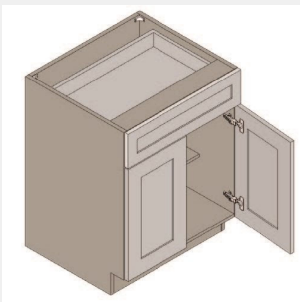

LI-DWR3

Dishwasher End Panel with 3 inch return and one side finished- 3Wx34Hx24D

\$101.79

BUY

LI-B24

Double Door Base Cabinet - 1 Drawer - 1 Shelf - 24Wx24Dx34H

\$465.33

BUY

LI-B30

Double Door Base Cabinet - 1 Drawer - 1 Shelf-30Wx34Hx24D

\$543.86

BUY

LI-B33

Double Door Base Cabinet- 1 Drawer - 33W x 24D x 34H

\$622.38

BUY