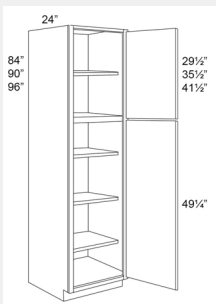

LI-B39FD

Double Full Height Door
Base Cabinet-30W x 34H
x 24D

\$543.86

BUY

LI-GDW3036

Glass door upgrade for a
W3036 cabinet

\$116.33

BUY

LI-TP242490

Double Tall Door Pantry
Cabinet - 4 Shelves-
24Wx90Hx24D

\$1311.66

BUY

LI-TP242496

Double Tall Door Pantry
Cabinet - 6 Shelves - 24W
x 96H x 24D

\$1372.73

BUY