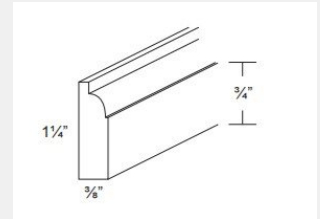

LI-SM8-D

**Decorative Scribe
Moulding 1.25 x 96 x 0.25**

$32.57

BUY