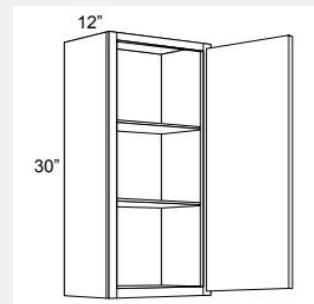

\$264.66

BUY

LI-W1836

Single Door Wall Cabinet - 2 Shelves - 18Wx36Hx12D

\$305.38

BUY

LI-W2130

Single Door Wall Cabinet - 2 shelves - 21Wx30Hx12D