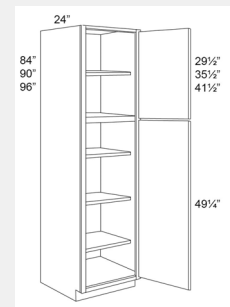

LI-TP152484

Single Tall Door Pantry Cabinet - 15Wx24Dx84H

$924.85

BUY