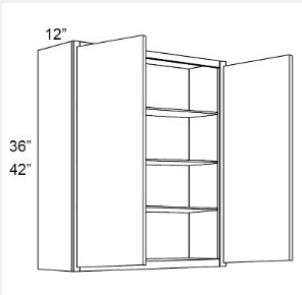

LI-W2442

**Double Door Wall Cabinet
- 3 shelves -
24Wx42Hx12D**

\$465.33

BUY

LI-W3342

**Double Door Wall Cabinet
- 3 Shelves-33Wx42Hx12D**

\$564.22

BUY