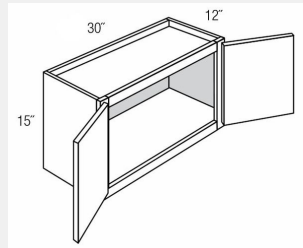

\$264.66

BUY

LI-W301524

Double Door Bridge Wall Cabinet - no shelves - 30W x 24D x 15H

\$343.18

BUY

LI-W3015

Double Door Bridge Wall Cabinet - no shelves - 30W x 12D x 15H