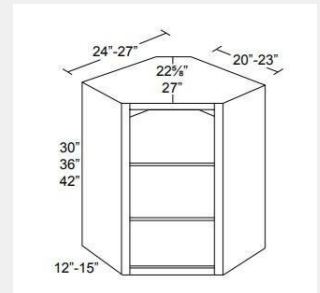

\$604.93

BUY

LI-NDWDC2436

**Diagonal Corner No Door
Wall Cabinet with
Matching Interior -
24Wx36Hx24D**

\$712.54

BUY

LI-NDWDC2730

**Diagonal Corner No Door
Wall Cabinet with
Matching Interior -
27Wx30Hx27D**