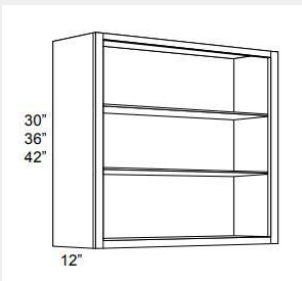

BUY

LI-GDW1530

Wall Cabinet With One Glass Door - No mullion, 2 shelves -15x30x12

\$95.98

BUY

LI-NDW1230

Wall cabinet without doors and with 2 shelves. This cabinet comes with finished interior, glass shelves, and pre-installed hinges 12x30x12