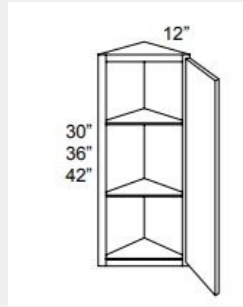

\$444.98

BUY

LI-WDC2442

Single Door Diagonal Wall Cabinet - 3 Shelves - 24Wx42Hx24D

\$567.13

BUY

LI-WAE1242

Single Door End Wall Cabinet- 12Wx42Hx12D