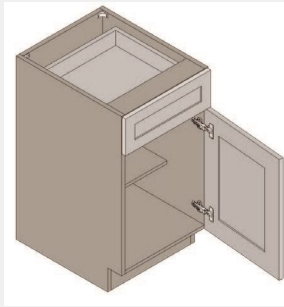

\$267.57

BUY

LI-B15

Single Door Base Cabinet -
1 Drawer - 1
Shelf-15Wx34Hx24D

\$372.27

BUY

LI-B18

Single Door Base Cabinet -
1 Drawer - 1
Shelf-18Wx34Hx24D