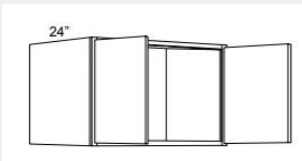

LI-W301524

Double Door Bridge Wall Cabinet - no shelves - 30W x 24D x 15H

$343.18

BUY