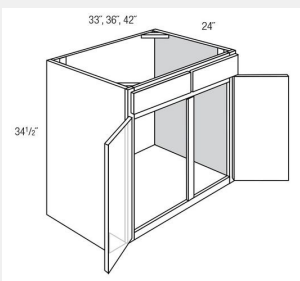

\$474.06

BUY

LI-SB39

**Double Door Sink Base
Cabinet-39Wx34Hx24D**

\$543.86

BUY

LI-SB42

**Double Door Sink Base
Cabinet-42Wx34Hx24D**