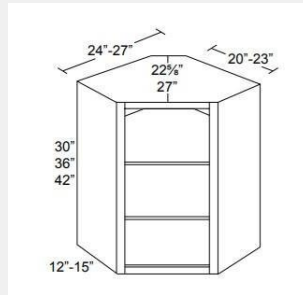

\$229.76

BUY

LI-NDWDC2742

No Door Diagonal Corner No Door Wall Cabinet 27Wx42Hx27D

\$788.16

BUY

LI-NDWDC2736

No Door Diagonal Corner Wall Cabinet-27W x 27D x 36H