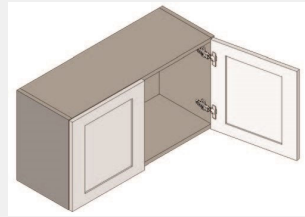

\$235.58

BUY

LI-W331524

Double Door Bridge Wall
Cabinet - No shelves -
33W x 24D x 15H

\$439.16

BUY

LI-W3315

Double Door Bridge Wall
Cabinet - No shelves -
33W x 27D x 15H