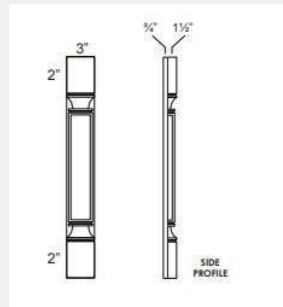

\$372.27

BUY

LI-PP-TP96

Plain Pilaster Tall 3 x 98 x 15

\$372.27

BUY

LI-PP-W30

Plain Pilaster Wall 3 x 30 x 1.5