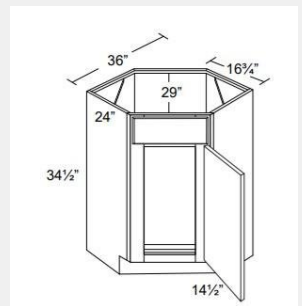

LI-DSB36

Single Door Diagonal Sink Base Cabinet - 1 header -1 shelf - 36x34x36

$604.93

BUY