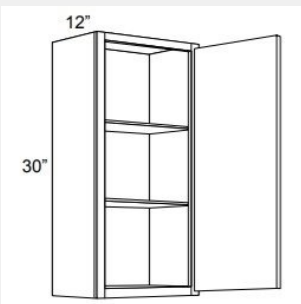

\$782.34

BUY

LI-W1530

Single Door Wall Cabinet - 2 shelves -15Wx30Hx13D

\$229.76

BUY

LI-W1830

Single Door Wall Cabinet - 2 Shelves - 18Wx30Hx12D