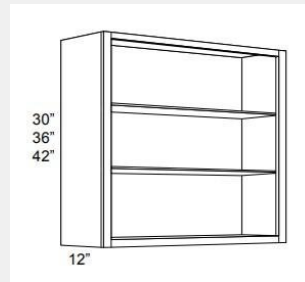

LI-NDW2436

Wall cabinet without doors and with 3 shelves. This cabinet comes with finished interior, glass shelves, and pre-installed hinges. 24x36x12.

$712.54

BUY