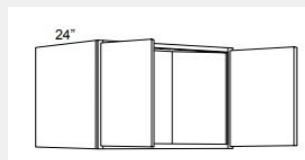

LI-W332424

Double Door Refrigerator
Wall Cabinet -
33Wx24Hx24D

$523.5

BUY