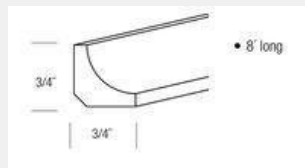

LI-ICM8

Inside Corner Moulding - 96W x 34D x 34H

$47.7

BUY