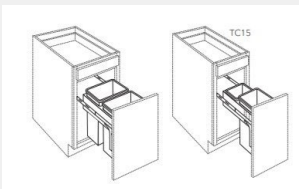

LI-TC21

Trash Can For B21 Base Cabinet

$532.23

BUY