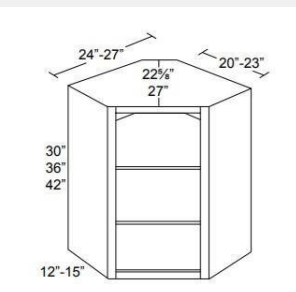

LI-NDWDC2442

**Diagonal Corner No Door
Wall Cabinet with
Matching Shelves-
24Wx42Hx24D**

$753.26

BUY