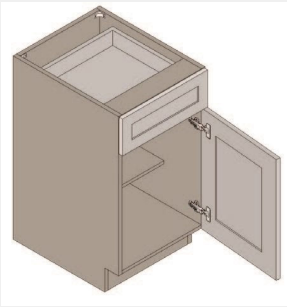

LI-B15

Single Door Base Cabinet -
1 Drawer - 1
Shelf-15Wx34Hx24D

$372.27

BUY