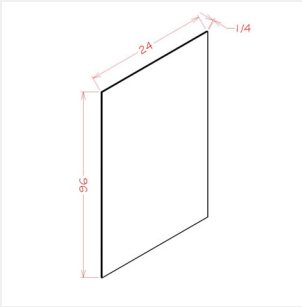

LI-PAN-14

MDF Panel 48x96x.25

$209.4

BUY