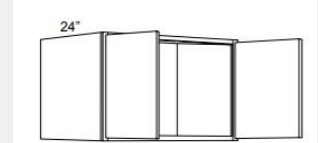

\$255.93

BUY

LI-B27

Double Door One Drawer
Base Cabinet - 1
adjustable half depth
shelf -27Wx24Dx34H

\$506.05

BUY

LI-W362424

Double Door Refrigerator
Wall Cabinet - 1 shelf -
36W x 24D x 24H