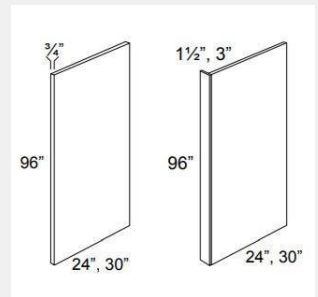

\$235.58

BUY

LI-REP3096 x 1 1/2"

Refrigerator End Panel -
30 x 96 x 30

\$290.83

BUY

LI-REP3096

Refrigerator End Panel-30
x 96 x 30