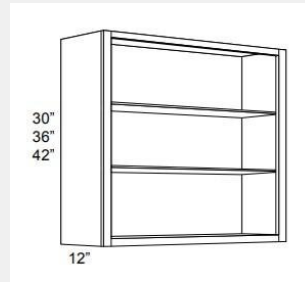

\$604.93

BUY

LI-NDW3030

Wall cabinet without doors and with 2 shelves. This cabinet comes with finished interior, glass shelves, and pre-installed hinges. 12Wx30Hx12D.

\$369.36

BUY

LI-NDW1842

Wall cabinet without doors and with 3 shelves. This cabinet comes with finished interior, glass shelves, and pre-installed hinges. 18Wx42Hx12D.