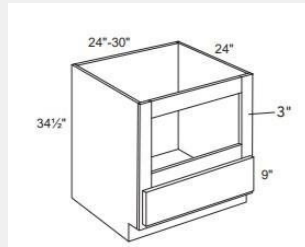

\$255.93

BUY

LI-PAN-14

MDF Panel 48x96x.25

\$209.4

BUY

LI-BMC24

Microwave Base Cabinet - 1 Drawer - 24Wx34Hx24D