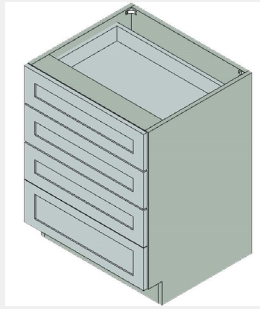

LI-DB18-4

Four Drawer Base Cabinet- 18WX34HX24D

$788.16

BUY