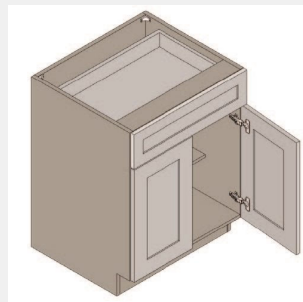

LI-DWR3

Dishwasher End Panel with 3 inch return and one side finished- 3Wx34Hx24D

\$101.79

BUY

LI-B24

Double Door Base Cabinet - 1 Drawer - 1 Shelf - 24Wx24Dx34H

\$465.33

BUY

LI-B30

Double Door Base Cabinet - 1 Drawer - 1 Shelf-30Wx34Hx24D

\$543.86

BUY

LI-B33

Double Door Base Cabinet- 1 Drawer - 33W x 24D x 34H

\$622.38

BUY

LI-B36

Double Door Base Cabinet - 1 Drawer - 36Wx24Dx34H

\$657.28

BUY

LI-B42

Double Door Base Cabinet- 2 Drawers - 1 Shelf - 42Wx34Hx24D

\$744.53

BUY