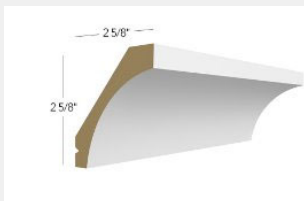

LI-CM-4

Large Cove Crown Moulding 96

$110.52

BUY