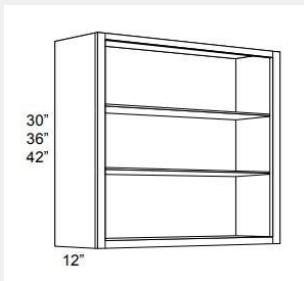

LI-NDW3642

Wall cabinet without doors and with 3 shelves. This cabinet comes with finished interior, glass shelves, and pre-installed hinges. 36Wx42Hx12D.

$593.3

BUY