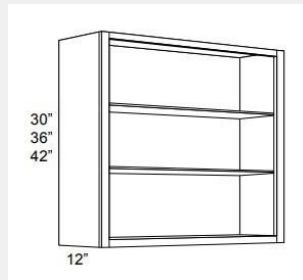

\$732.9

BUY

LI-NDW3042

No Door Wall Cabinet Matching Interior - 3 shelves - 30Wx42Hx12D

\$497.33

BUY

LI-NDW3630

No Door Wall Cabinet Matching Interior - 36x30x12