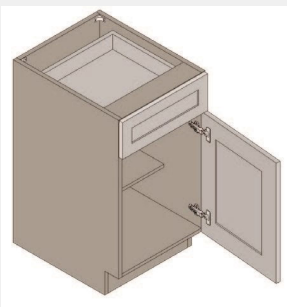

\$395.53

BUY

LI-B21

Single Door Base Cabinet -
1 Drawer 21Wx34Hx24D

\$421.71

BUY

LI-B12

Single Door Base Cabinet
with 1 Drawer 1 shelf -
12Wx 24Dx 34H