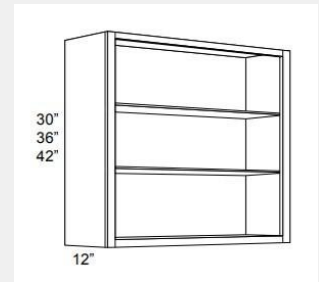

\$404.26

BUY

LI-NDW2436

Wall cabinet without doors and with 3 shelves. This cabinet comes with finished interior, glass shelves, and pre-installed hinges. 24x36x12.

\$712.54

BUY

LI-NDW3036

Wall cabinet without doors and with 3 shelves. This cabinet comes with finished interior, glass shelves, and pre-installed hinges. 30x36x12.