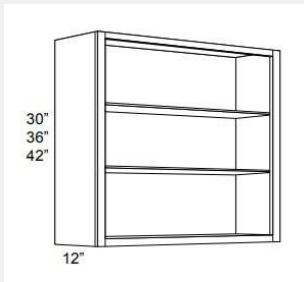

\$116.33

BUY

LI-NDW1536

No Door Wall Cabinet
Matching Interior -
15x36x12

\$305.38

BUY

LI-OCM8-1 1/4

Outside Corner Moulding
1.25 x 96 x 1.25