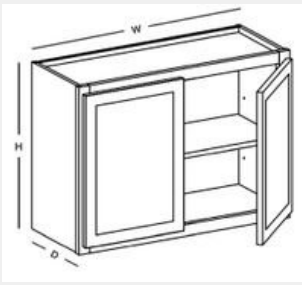

LI-W302424

Double Door Bridge Wall Cabinet - 1 shelf - 30W x 24D x 24H

\$491.51

BUY

6

Luna Indigo

LI-W3024

Double Door Bridge Wall Cabinet - 1 shelf - 30W x 12D x 12H