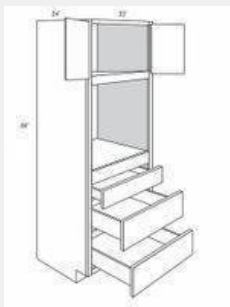

LI-OC3384S

Single Oven Cabinet 3 Drawer - 33x84x24

$2166.71

BUY