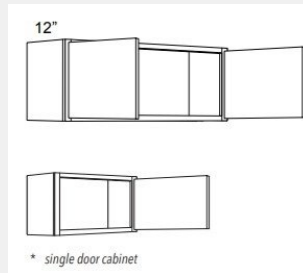

LI-W2418

**Double Door Wall Cabinet
24W x 18H x 12D**

$250.12

BUY