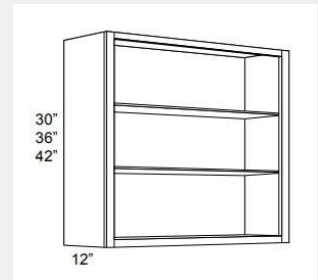

LI-NDW1830

No Door Wall Cabinet with Matching Interior - 18Wx30Hx12D

$113.43

BUY