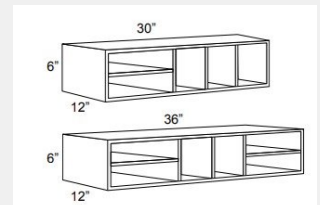

\$218.13

BUY

LI-WO366

Wall Organizer 36W x 6H x 12D

\$244.3

BUY

LI-WC0636

Wall Wine Cube -
6Hx36Wx12D