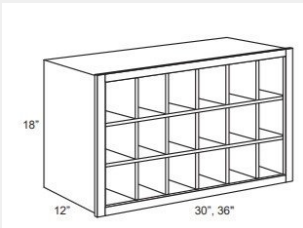

LI-WR3618

Wine Rack 36x18x12

$497.33

BUY