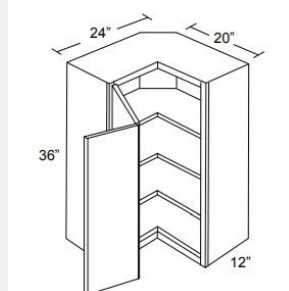

\$712.54

BUY

LI-WPC2430

Pie Cut Corner Wall Cabinet-24 x 30 x 12

\$532.23

BUY

LI-WPC2436

Pie Cut Corner Wall Cabinet-24 x 36 x 12