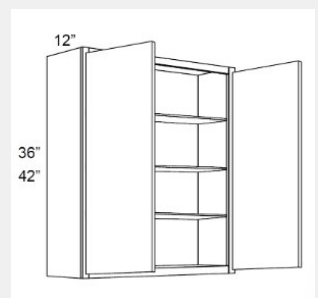

LI-W3342

**Double Door Wall Cabinet
- 3 Shelves-33Wx42Hx12D**

$564.22

BUY