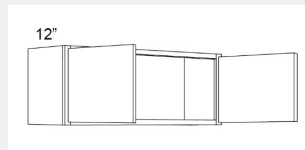

LI-W3612

Double Door Wall Cabinet-
No Shelves-36Wx12Hx12D

\$250.12

BUY

LI-B33FD

Double Full Height Door
Base Cabinet -1 Drawer
33WX34HX24D

\$482.78

BUY