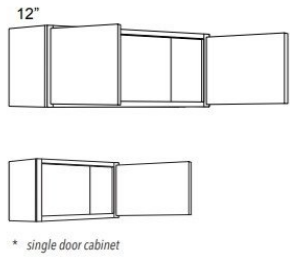

LI-W3936

**Double Door Wall Cabinet
- 2 Shelves-39Wx36Hx13D**

\$558.4

BUY

LI-W3942

**Double Door Wall Cabinet
- 2 Shelves -
39Wx42Hx12D**

\$706.73

BUY