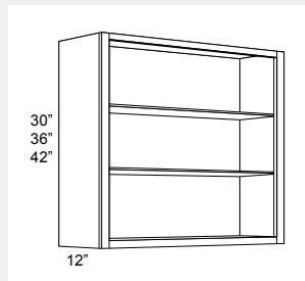

LI-NDW1530

Wall cabinet without doors and with 2 shelves. This cabinet comes with finished interior, glass shelves, and pre-installed hinges 15W x 12D x 30H

$261.75

BUY