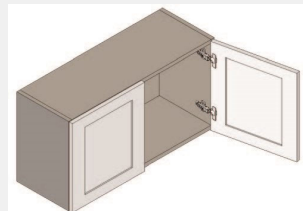

LI-W3021

Double Door Bridge Wall Cabinet - no shelves - 30Wx21Hx12D

$282.11

BUY