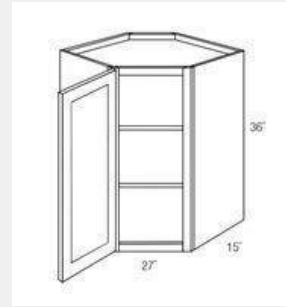

\$508.96

BUY

LI-WBC3642

Single Door Blind Wall Cabinet 36Wx42Hx12D

\$625.29

BUY

LI-WDC2736

Single Door Diagonal Corner Wall Cabinet - 2 shelves - 27W x 12D x 36H