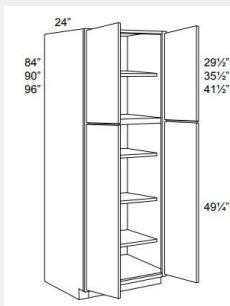

LI-TP182496

Single Tall Door Pantry Cabinet - 18Wx24Dx96H

$1137.16

BUY