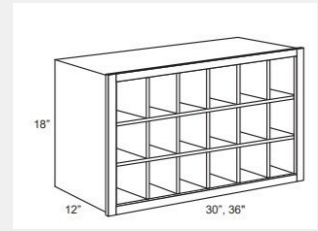

LI-WR3018

WR3018-Wine Rack
30x18x12

$459.52

BUY