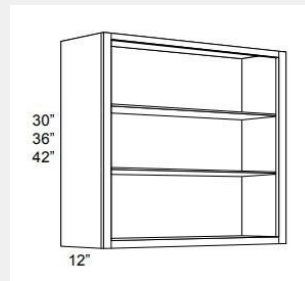

\$433.34

BUY

LI-NDW3642

Wall cabinet without doors and with 3 shelves. This cabinet comes with finished interior, glass shelves, and pre-installed hinges. 36Wx42Hx12D.

\$593.3

BUY

LI-NDW3636

Wall cabinet without doors and with 3 shelves. This cabinet comes with finished interior, glass shelves, and pre-installed hinges. 36x36x12.