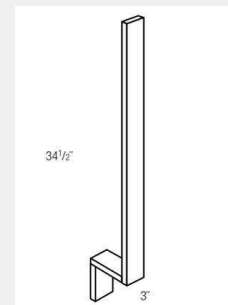

LI-BF3

Base Filler 3x34x3

$26.18

BUY