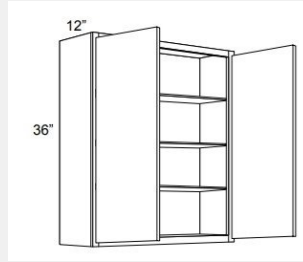

LI-W3636

**Double Door Wall Cabinet
- 2 shelves 36W x 36H x
12D**

\$506.05

[BUY](#)

LI-W3930

**Double Door Wall Cabinet
- 2 Shelves-39Wx30Hx13D**

\$511.87

BUY