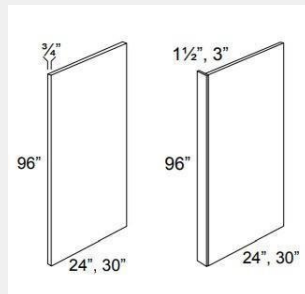

LI-REP3096 x 1 1/2*

Refrigerator End Panel -
30x96x1.5

$290.83

BUY