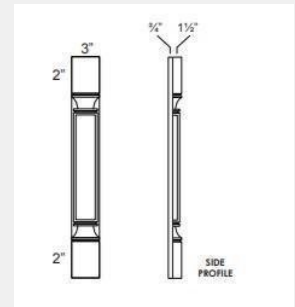

LI-PP-W42

Plain Pilaster Wall 3 x 42 x 1.5

$191.95

BUY