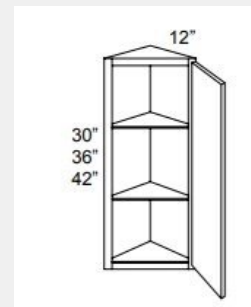

LI-WAE1236

Single Door Wall End Cabinet with Adjustable Shelves-12W x 36H x 12D

$302.47

BUY