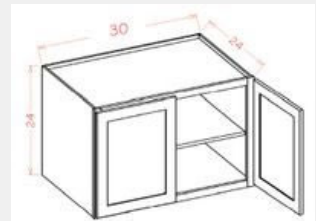

LI-B48

Double Door Base Cabinet- 2 Drawers - 48x34x24

\$823.06

BUY

LI-B39

Double Door Base Cabinet-30W x 34H x 24D

\$700.91

BUY