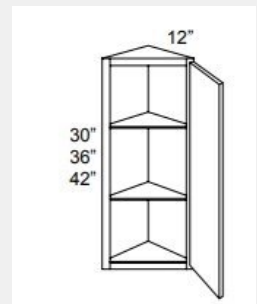

\$30.83

BUY

LI-GDW1830

Single Clear Glass Door
for W1830

\$113.43

BUY

LI-WAE1230

Single Door Angle End
Wall Cabinet-with
Adjustable Shelves 12W x
30H x 12D