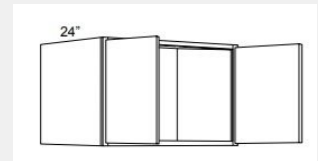

LI-W301824

Double Door Bridge Wall Cabinet - no shelves - 30W x 24D x 18H

$360.63

BUY