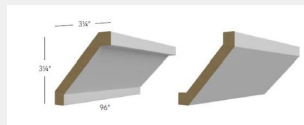

LI-CM-9

Shaker Crown Moulding

$122.15

BUY