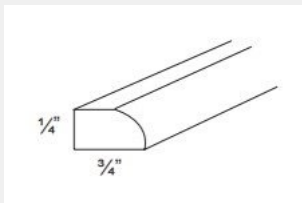

\$122.15

BUY

LI-SHL-8

Ship Lap Moulding -
6Wx96Hx.75D

\$133.78

BUY

LI-SM8-S

Simple Scribe Moulding
0.75 x 96 x 0.25