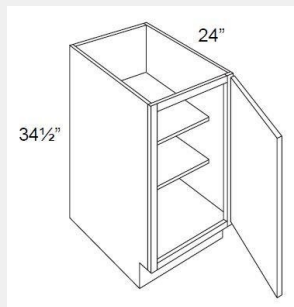

LI-DB21-4

Four Drawer Base Cabinet - 21WX34hX24d

\$814.33

BUY

LI-B12FD

Full Height Single Door Base Cabinet- 12x34x24

\$325.73

BUY