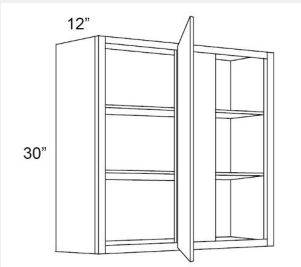

LI-WBC3042

Single Door Blind Corner
Wall Cabinet - 3
Shelves-30Wx42Hx12D

$575.85

BUY