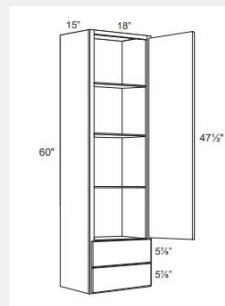

\$1061.54

BUY

LI-TP181296

Single Door Tall Pantry Cabinet 18Wx96Hx12D

\$1113.89

BUY

LI-WD1860

Single Door Wall Cabinet - 2 drawers- 3 shelves. Frame is flush with side panel - 18Wx60Hx12D