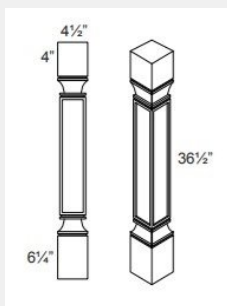

Small Cove Crown Moulding 96

\$95.98

BUY

LI-STKM-8

Stacking Moulding - .75x2.5x96

\$104.7

BUY

LI-SP36