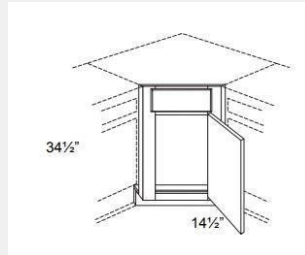

\$98.88

BUY

LI-ERB36

**Bi-Fold Door Easy Reach
Base Cabinet -
36Wx34Hx24D**

\$831.78

BUY

LI-DSF36

**Corner sink base front
needs 36 inches of
available space on each
side of the corner. -
22x34x3**