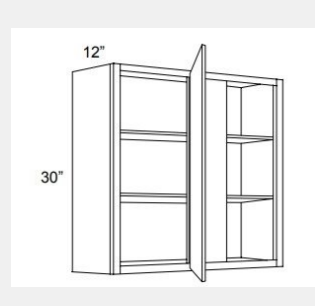

LI-WBC2436

Single Door Wall Blind Cabinet - 24Wx12Dx36H

$415.89

BUY