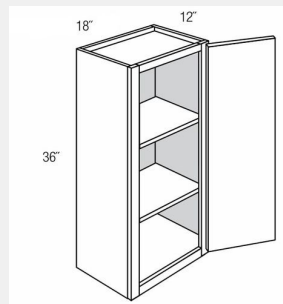

LI-W1836

Single Door Wall Cabinet - 2 Shelves - 18Wx36Hx12D

$305.38

BUY