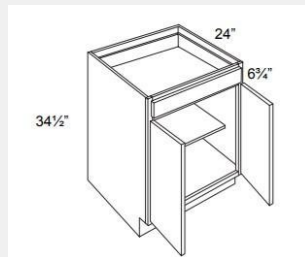

\$250.12

BUY

LI-W3318

Double Door Bridge Wall
Cabinet - No
Shelves-33Wx18Hx12

\$255.93

BUY

LI-W3615

Double Door Bridge Wall
Cabinet- No shelves -
36Wx15Hx12D

\$255.93

BUY

LI-B27

Double Door One Drawer
Base Cabinet - 1
adjustable half depth
shelf -27Wx24Dx34H

\$506.05

BUY

LI-W362424

Double Door Refrigerator
Wall Cabinet - 1 shelf -
36W x 24D x 24H