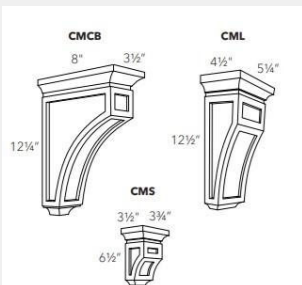

LI-CMCB

Mission Corbel Countertop Bracket

$250.12

BUY