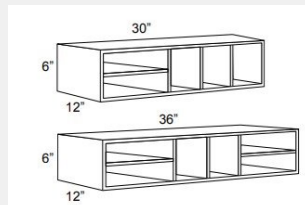

LI-WO306

Wall Organizer 30W x 6H x 12D

$218.13

BUY