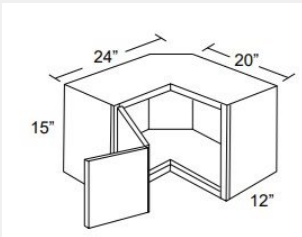

LI-WDC2415

Single Door Diagonal Corner Wall Cabinet 24W x 15H x 24D

$340.28

BUY