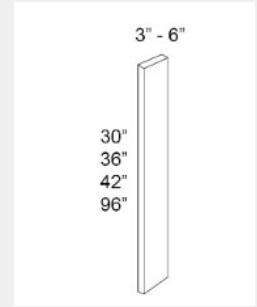

LI-WF336

Wall Filler- 3 x 36 x 0.75

$27.34

BUY