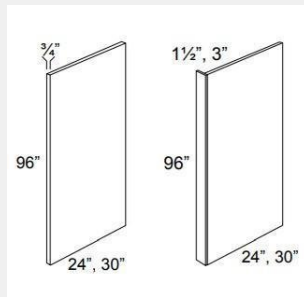

LI-REP3096 x 1 1/2"

Refrigerator End Panel -
30 x 96 x 30

$290.83

BUY