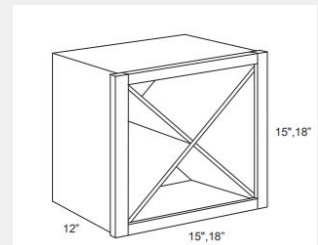

\$116.33

BUY

LI-WP-W42

Wainscot Panel Wall - 12x42x.75

\$136.69

BUY

LI-WR15x15

Wine Rack 15 x 15 x 12