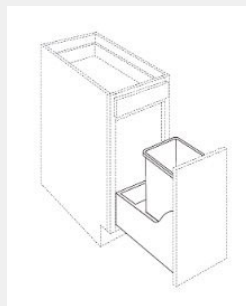

LI-TC21 BLUM

Trash Can For B21 Blum Base Cabinet

$738.72

BUY