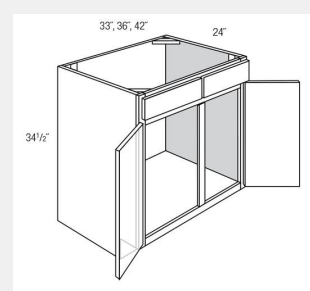

LI-SB39

**Double Door Sink Base
Cabinet-39Wx34Hx24D**

$543.86

BUY