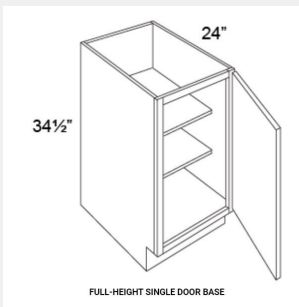

LI-DB21-4

Four Drawer Base Cabinet - 21WX34hX24d

\$814.33

BUY

LI-B12FD

Full Height Single Door Base Cabinet- 12x34x24

\$325.73

BUY