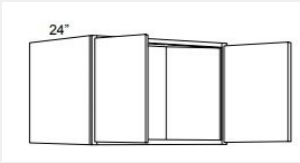

LI-W331524

Double Door Bridge Wall
Cabinet - No shelves -
33W x 24D x 15H

$439.16

BUY