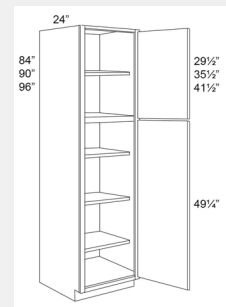

LI-B39FD

Double Full Height Door
Base Cabinet-30W x 34H
x 24D

\$543.86

BUY

LI-GDW3036

Glass door upgrade for a
W3036 cabinet

\$116.33

BUY

LI-TP242490

Double Tall Door Pantry
Cabinet - 4 Shelves-
24Wx90Hx24D

\$1311.66

BUY

LI-TP242496

Double Tall Door Pantry
Cabinet - 6 Shelves - 24W
x 96H x 24D

\$1372.73

BUY