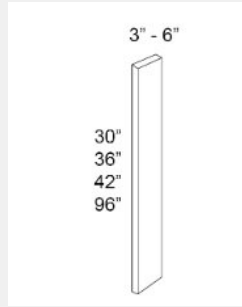

\$122.15

BUY

LI-DD W0930 DOOR
 wall decorative door with pre-drilled holes for hinges. Decorative doors can also be used to decorate islands and peninsulas. 9x30x.75

\$61.08

BUY

LI-TF396

Wall Filler - 3 x 96 x .75