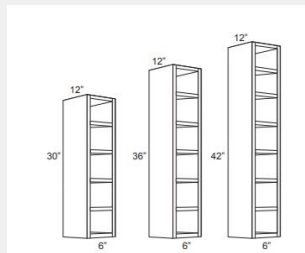

\$500.23

BUY

LI-WC0642

Wall Cube - 6Wx42Hx12D

\$273.38

BUY

LI-WC0630

Wall Cube with 5 cubes - 6W x 30H x 12D