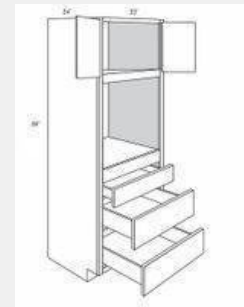

LI-OC3384C

Tall Oven Cabinet 2 doors, 3 drawers - 33W x 24D x 84H

$2067.83

BUY