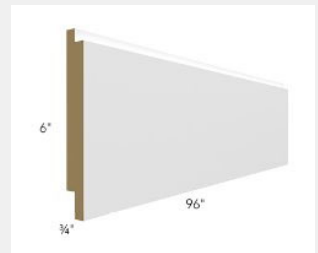

LI-SHL-8

Ship Lap Moulding -
6Wx96Hx.75D

$133.78

BUY