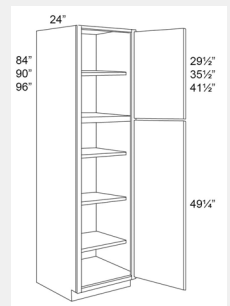

LI-TP152490

Single Tall Door Pantry Cabinet - 15Wx90Hx24D

$968.48

BUY