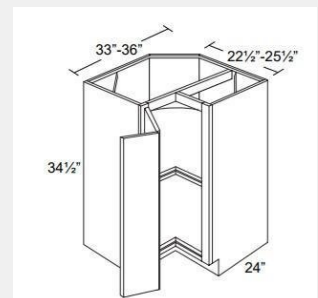

\$122.15

BUY

LI-LSB36

Lazy Susan cabinet with a bi-fold door and 2 revolving wooden shelves 36x34x36

\$1026.64

BUY

LI-LSB33

Lazy Susan cabinet with bi-fold door and 2 revolving wooden shelves - 33x34x24