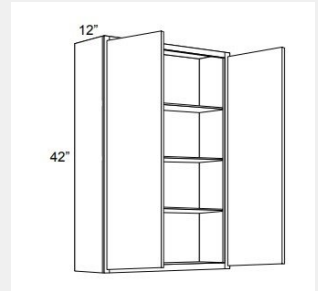

LI-W3942

**Double Door Wall Cabinet
- 2 Shelves -
39Wx42Hx12D**

$706.73

BUY