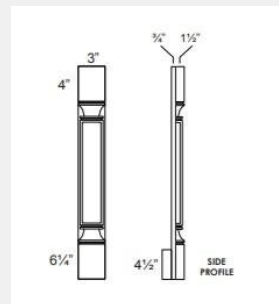

\$180.32

BUY

LI-PP-TP84

Plain Pilaster Tall 3 x 86 x 15

\$363.54

BUY

LI-PP-TP90

Plain Pilaster Tall 3 x 92 x 15