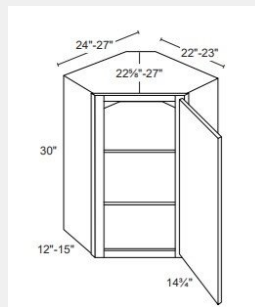

\$567.13

BUY

LI-WDC2415

Single Door Diagonal Corner Wall Cabinet 24W x 15H x 24D

\$340.28

BUY

LI-WDC2730

Single Door Diagonal Corner Wall Cabinet-27W x 30H x 15D