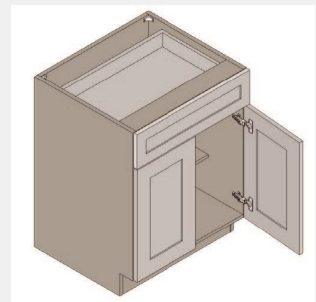

LI-DWR3

Dishwasher End Panel with 3 inch return and one side finished- 3Wx34Hx24D

\$101.79

BUY

LI-B24

Double Door Base Cabinet - 1 Drawer - 1 Shelf - 24Wx24Dx34H

\$465.33

BUY

LI-B30

Double Door Base Cabinet - 1 Drawer - 1 Shelf-30Wx34Hx24D

\$543.86

BUY

LI-B33

Double Door Base Cabinet- 1 Drawer - 33W x 24D x 34H

\$622.38

BUY

LI-B36

Double Door Base Cabinet - 1 Drawer - 36Wx24Dx34H

\$657.28

BUY

LI-B42

Double Door Base Cabinet- 2 Drawers - 1 Shelf - 42Wx34Hx24D

\$744.53

BUY