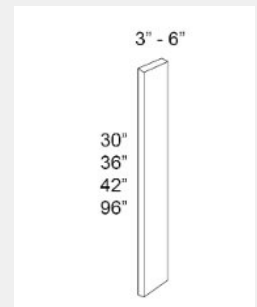

LI-WF636

Wall Filler - 6x36x.75

$51.77

BUY