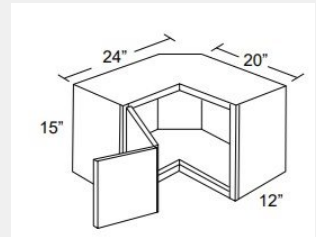

LI-WPC2415

Pie Cut Corner Wall Cabinet - 24x15x24

$398.44

BUY