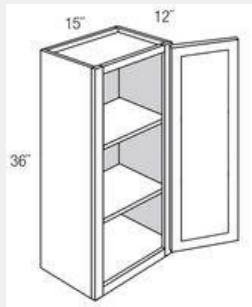

\$296.65

BUY

LI-W0936

Single Door Wall Cabinet -
Two Shelves-9Wx36Hx12

\$235.58

BUY

LI-W1536

Single Door Wall Cabinet with 2 Adjustable Shelves - 15x36x12