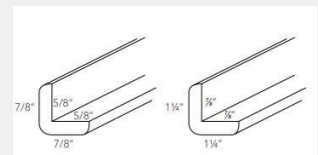

\$354.82

BUY

LI-OCM8

Outside Corner Moulding 96Wx.75Hx.75D

\$50.02

BUY

LI-OCM8-1 14

Outside Corner Moulding 1.25 x 96 x 1.25