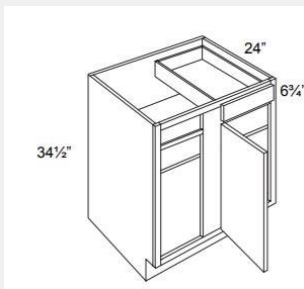

LI-BLB36/39

Blind Base Cabinet - 27x34x24

$602.03

BUY