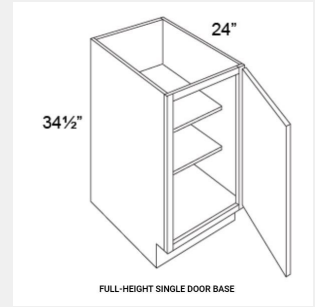

LI-B15FD

Single Door Full Height Base Cabinet- 15x34x24

$346.09

BUY