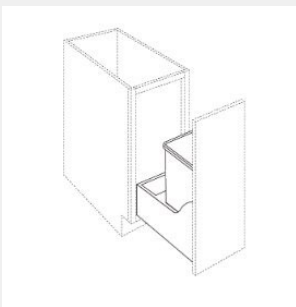

LI-TC15FHD BLUM

Trash Can For B15FHD Base Cabinet

$622.38

BUY