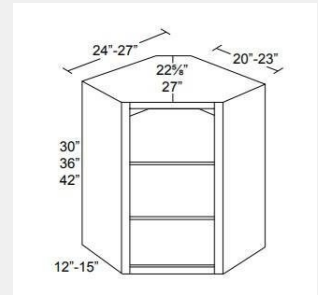

\$229.76

BUY

LI-NDWDC2742

No Door Diagonal Corner No Door Wall Cabinet 27Wx42Hx27D

\$788.16

BUY

LI-NDWDC2736

No Door Diagonal Corner Wall Cabinet-27W x 27D x 36H