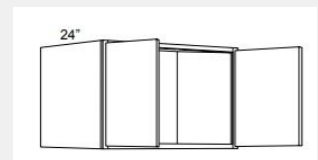

LI-W331824

Double Door Refrigerator
Wall Cabinet - No
Shelves-33Wx18Hx24D

$450.79

BUY