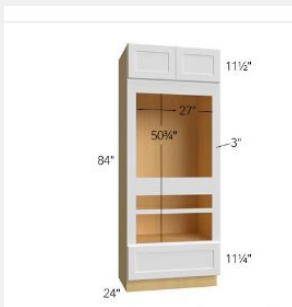

LI-B39FD

Double Full Height Door
Base Cabinet-30W x 34H
x 24D

\$543.86

BUY

LI-GDW3036

Glass door upgrade for a
W3036 cabinet

\$116.33

BUY