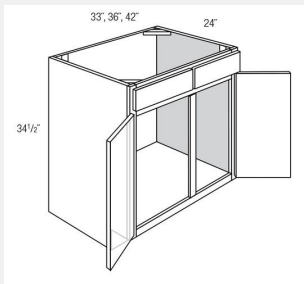

LI-SB36

Sink Double Door Base Cabinet- 2 Drawer Fronts - 36W x 34H x 24D

$500.23

BUY