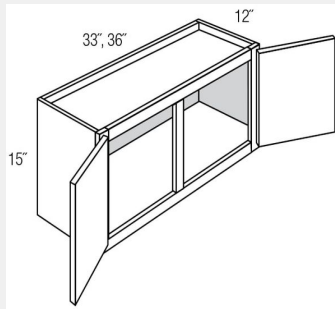

SW-W3615

**Double Door Bridge Wall
Cabinet- No shelves -
36Wx15Hx12D**