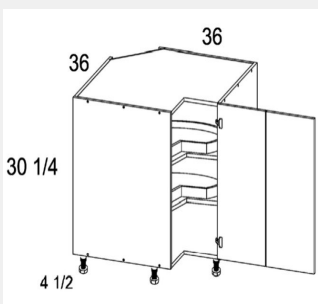

**\$2600.00**

**Call 508-485-8999 to order today**

SW-B18

**Single Door Base Cabinet -  
1 Drawer - 1  
Shelf-18Wx34Hx24D**

SW-B24

**Double Door One Drawer  
Base Cabinet- 24W X 34H  
X 24D -2D-1DR-1S**

SW-DCW2430

**Single Door Diagonal Wall  
Cabinet- 3 shelves -24W x  
12D x 30H**

SW-LSB36

**Lazy Susan cabinet with a  
bi-fold door and 2  
revolving wooden shelves  
36x34x36**

SW-SB36

**Sink Double Door Base  
Cabinet- 2 Drawer Fronts  
- 36W x 34H x 24D**