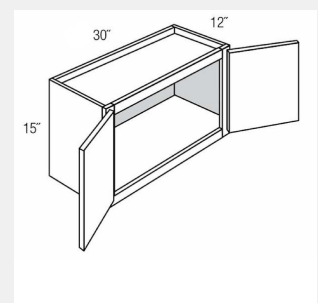

**Single Door Diagonal Wall  
Cabinet- 3 shelves -24W x  
12D x 30H**

SW-LSB36

**Lazy Susan cabinet with a  
bi-fold door and 2  
revolving wooden shelves  
36x34x36**

SW-SB36

**Sink Double Door Base  
Cabinet- 2 Drawer Fronts  
- 36W x 34H x 24D**

SW-W1230

**Single Door Wall Cabinet  
- Two  
Shelves-12Wx30Hx12**

SW-W1830

**Single Door Wall Cabinet -  
2 Shelves - 18Wx30Hx12D**

SW-W2130

**Single Door Wall Cabinet -  
2 shelves - 21Wx30Hx12D**

SW-W3015