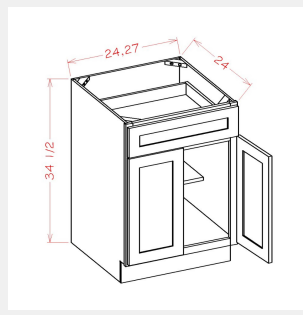

**\$2600.00**

**Call 508-485-8999 to order today**

SW-B18

**Single Door Base Cabinet -  
1 Drawer - 1  
Shelf-18Wx34Hx24D**

SW-B24

**Double Door One Drawer  
Base Cabinet- 24W X 34H  
X 24D -2D-1DR-1S**

SW-DCW2430

**Single Door Diagonal Wall  
Cabinet- 3 shelves -24W x  
12D x 30H**

SW-LSB36

**Lazy Susan cabinet with a  
bi-fold door and 2  
revolving wooden shelves  
36x34x36**

SW-SB36

**Sink Double Door Base  
Cabinet- 2 Drawer Fronts  
- 36W x 34H x 24D**