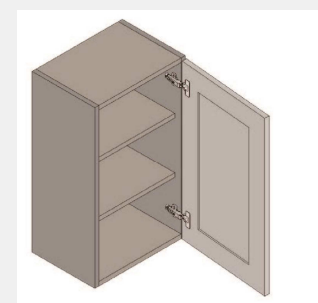

**\$2600.00**

**Call 508-485-8999 to order today**

SW-B18

**Single Door Base Cabinet -  
1 Drawer - 1  
Shelf-18Wx34Hx24D**

SW-B24

**Double Door One Drawer  
Base Cabinet- 24W X 34H  
X 24D -2D-1DR-1S**

SW-DCW2430

**Single Door Diagonal Wall  
Cabinet- 3 shelves -24W x  
12D x 30H**

SW-LSB36

**Lazy Susan cabinet with a  
bi-fold door and 2  
revolving wooden shelves  
36x34x36**

SW-SB36

**Sink Double Door Base  
Cabinet- 2 Drawer Fronts  
- 36W x 34H x 24D**

SW-W1230

**Single Door Wall Cabinet  
- Two  
Shelves-12Wx30Hx12**

SW-W1830

**Single Door Wall Cabinet -  
2 Shelves - 18Wx30Hx12D**

SW-W2130

**Single Door Wall Cabinet -  
2 shelves - 21Wx30Hx12D**

SW-W3015