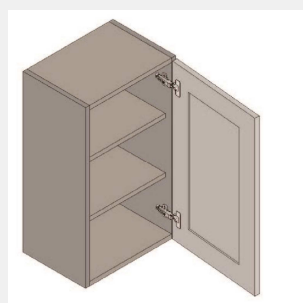

Included in the price are the cabinets & assembly. The price does not include shipping, tax, installation, crown molding, decorative hardware, counter top, sink/faucet, or appliances.

Product Details:

- 1/2" Plywood Box with matching exterior
- Full extension soft-close drawer glides
- Traditional door style

**\$2600.00**

**Call 508-485-8999 to order today**

SW-B18

**Single Door Base Cabinet -  
1 Drawer - 1  
Shelf-18Wx34Hx24D**

SW-B24

**Double Door One Drawer  
Base Cabinet- 24W X 34H  
X 24D -2D-1DR-1S**

SW-DCW2430

**Single Door Diagonal Wall  
Cabinet- 3 shelves -24W x  
12D x 30H**

SW-LSB36

**Lazy Susan cabinet with a  
bi-fold door and 2  
revolving wooden shelves  
36x34x36**

SW-SB36

**Sink Double Door Base  
Cabinet- 2 Drawer Fronts  
- 36W x 34H x 24D**

SW-W1230

**Single Door Wall Cabinet  
- Two  
Shelves-12Wx30Hx12**

SW-W1830

**Single Door Wall Cabinet -  
2 Shelves - 18Wx30Hx12D**

SW-W2130

**Single Door Wall Cabinet -  
2 shelves - 21Wx30Hx12D**

SW-W3015