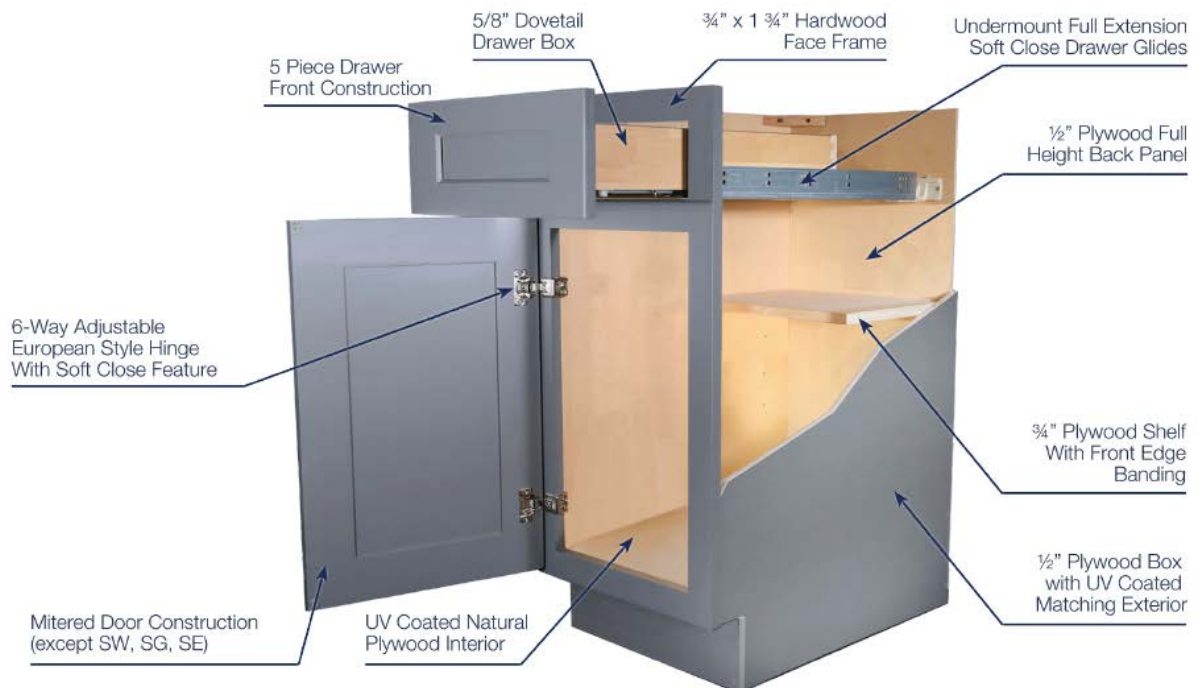

A 10'x10' Kitchen is a sample kitchen used for universal price comparisons across different cabinet types and styles. The kitchen industry uses the 10'x10' kitchen layout to give the consumer a general idea of what that cabinet door style costs. The actual cabinet order for your layout may be more or less, based on overall size and cabinet options selected. The 10'x10' Sample Kitchen is based on Shaker White cabinets from US Cabinet Depot.

Included in the price are the cabinets & assembly. The price does not include shipping, tax, installation, crown molding, decorative hardware, counter top, sink/faucet, or appliances.

Product Details:

- 1/2" Plywood Box with matching exterior
- Full extension soft-close drawer glides
- Traditional door style

$2600.00

Call 508-485-8999 to order today