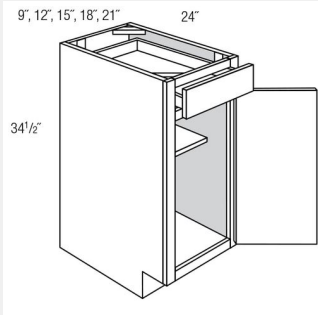

Included in the price are the cabinets & assembly. The price does not include shipping, tax, installation, crown molding, decorative hardware, counter top, sink/faucet, or appliances.

Product Details:

- 1/2" Plywood Box with matching exterior
- Full extension soft-close drawer glides
- Traditional door style

**\$2600.00**

**Call 508-485-8999 to order today**

SW-B18

**Single Door Base Cabinet -  
1 Drawer - 1  
Shelf-18Wx34Hx24D**

SW-B24

**Double Door One Drawer  
Base Cabinet- 24W X 34H  
X 24D -2D-1DR-1S**

SW-DCW2430

**Single Door Diagonal Wall  
Cabinet- 3 shelves -24W x  
12D x 30H**

SW-LSB36

**Lazy Susan cabinet with a  
bi-fold door and 2  
revolving wooden shelves  
36x34x36**

SW-SB36

**Sink Double Door Base  
Cabinet- 2 Drawer Fronts  
- 36W x 34H x 24D**