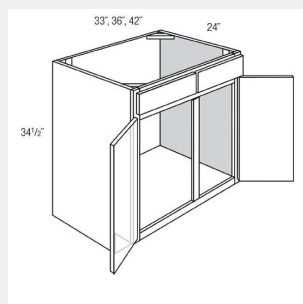

Included in the price are the cabinets & assembly. The price does not include shipping, tax, installation, crown molding, decorative hardware, counter top, sink/faucet, or appliances.

Product Details:

- 1/2" Plywood Box with matching exterior
- Full extension soft-close drawer glides
- Traditional door style

**\$2600.00**

**Call 508-485-8999 to order today**

SW-B18

**Single Door Base Cabinet -  
1 Drawer - 1  
Shelf-18Wx34Hx24D**

SW-B24

**Double Door One Drawer  
Base Cabinet- 24W X 34H  
X 24D -2D-1DR-1S**

SW-DCW2430

**Single Door Diagonal Wall  
Cabinet- 3 shelves -24W x  
12D x 30H**

SW-LSB36

**Lazy Susan cabinet with a  
bi-fold door and 2  
revolving wooden shelves  
36x34x36**

SW-SB36

**Sink Double Door Base  
Cabinet- 2 Drawer Fronts  
- 36W x 34H x 24D**