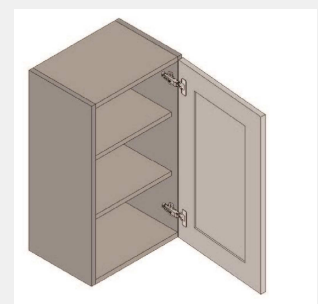

Included in the price are the cabinets & assembly. The price does not include shipping, tax, installation, crown molding, decorative hardware, counter top, sink/faucet, or appliances.

Product Details:

- 1/2" Plywood Box with matching exterior
- Full extension soft-close drawer glides
- Traditional door style

**\$2600.00**

**Call 508-485-8999 to order today**

SW-B18

**Single Door Base Cabinet -  
1 Drawer - 1  
Shelf-18Wx34Hx24D**

SW-B24

**Double Door One Drawer  
Base Cabinet- 24W X 34H  
X 24D -2D-1DR-1S**

SW-DCW2430

**Single Door Diagonal Wall  
Cabinet- 3 shelves -24W x  
12D x 30H**

SW-LSB36

**Lazy Susan cabinet with a  
bi-fold door and 2  
revolving wooden shelves  
36x34x36**

SW-SB36

**Sink Double Door Base  
Cabinet- 2 Drawer Fronts  
- 36W x 34H x 24D**

SW-W1230

**Single Door Wall Cabinet  
- Two  
Shelves-12Wx30Hx12**

SW-W1830

**Single Door Wall Cabinet -  
2 Shelves - 18Wx30Hx12D**

SW-W2130

**Single Door Wall Cabinet -  
2 shelves - 21Wx30Hx12D**

SW-W3015