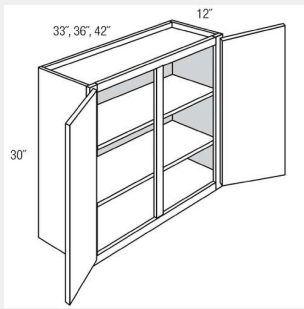

SW-W3330

**Double Door Wall Cabinet
- 2 shelves-33Wx30Hx12D**