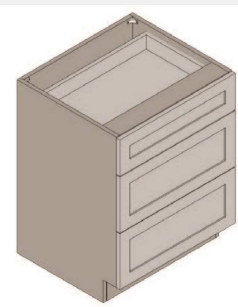

IO-VDB33-3

Three Drawer Vanity Base
Cabinet - No
Shelves-33Wx34Hx21D

\$1301.8

BUY

IO-VDB30-3

Three Drawer Vanity Base
Cabinets - No
Shelves-30Wx34Hx21D

\$1229.35

BUY