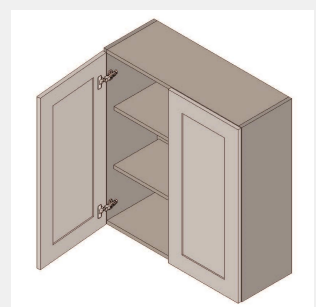

IO-W2433-2

Double Door Wall Cabinet
- 2 Shelves-24Wx33Hx12D

$778.55

BUY