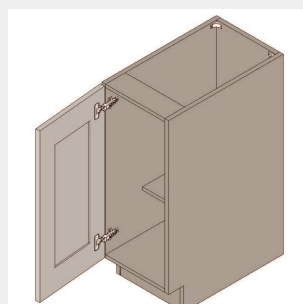

BUY

IO-FH-B33

**Double Full Height Door
Base Cabinet - 1
Shelf-33Wx34Hx24D**

\$1094.8

BUY

IO-FH-B30

**Double Full Height Door
Base Cabinet- 1
Shelf-30Wx34Hx24D**

\$1022.35

BUY

IO-FH-B27

**Double Full Height Door
Base Cabinet - 1
Shelf-27Wx34Hx24D**

\$991.3

BUY

IO-FH-B24-2

**Double Full Height Door
Base Cabinet - 1
Shelf-24Wx34Hx24D**

\$939.55

BUY

IO-FH-B24-S

**Full Height Single Door
Base Cabinet - 1
Shelf-24Wx34Hx24D**

\$905.05

BUY

IO-FH-B21

**Single Full Height Door
Base Cabinet - 1
Shelf-21Wx34Hx24D**

\$853.3