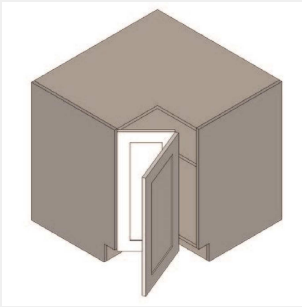

IO-LS33

Easy Reach Base Cabinet (Lazy Susan) with bi-fold door 33Wx34Hx24D

$1524.9

BUY