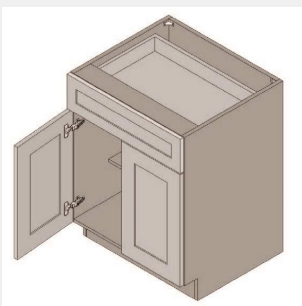

BUY

IO-B27

**Double Door One Drawer
Base Cabinet - 1
adjustable half depth
shelf -27Wx24Dx34H**

\$956.8

BUY

IO-B24-2

**Base Cabinet Double Door
- Single Drawer - 1
Shelf-24Wx34Hx24D**

\$844.1