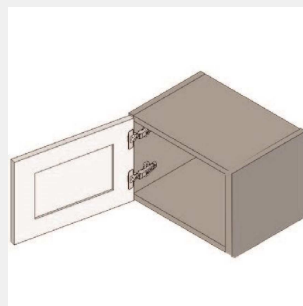

TB-W0612

Single Door Wall Cabinet - No Shelves-6Wx12Hx13D

$261.05

BUY