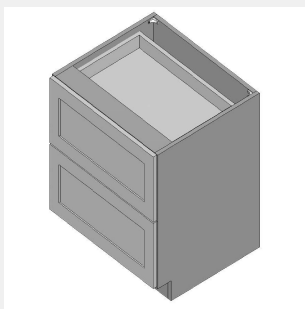

\$1167.25

BUY

TB-VDB24-3

Two Drawer Vanity Base Cabinet - No Shelves-24Wx31Hx21D

\$1190.25

BUY

TB-VDB27-2

Two Drawer Vanity Base Cabinet - No Shelves-27Wx34Hx21D