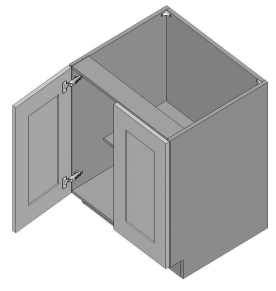

\$939.55

BUY

TB-FH-B24-S

Full Height Single Door
Base Cabinet - 1
Shelf-24Wx34Hx24D

\$905.05

BUY

TB-FH-B27

Double Full Height Door
Base Cabinet - 1
Shelf-27Wx34Hx24D