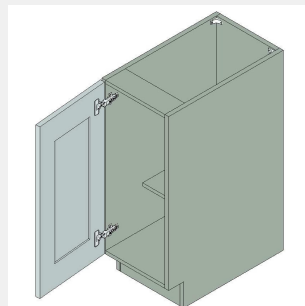

TB-FHVB24-S

Vanity Base Full Height
Single Door - 1
Shelf-24Wx34Hx21D

$905.05

BUY