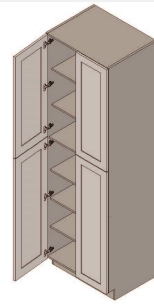

IO-UC3690

**Double Door Tall Utility
Cabinet - 4
Shelves-36Wx90Hx24D**

$4179.1

BUY