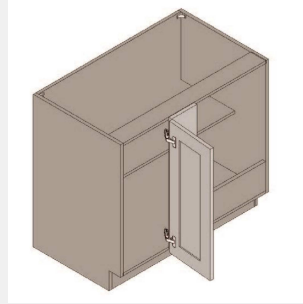

\$1290.3

BUY

TB-BCB42-R

Single Door Blind Corner
Base Cabinet - 1
Shelf-42Wx34Hx24D

\$1290.3

BUY

TB-BCB45-L

Single Door Blind Corner
Base Cabinet - 1
Shlef-45Wx34Hx24D