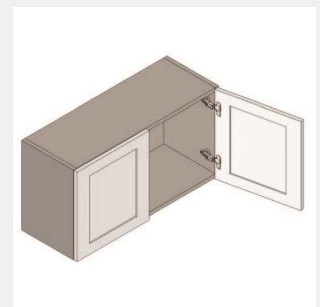

TB-W2418-2

Double Door Wall Cabinet- No Shelves-24Wx18Hx13D

$424.35

BUY