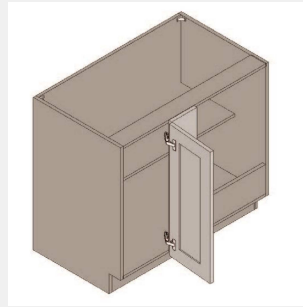

BUY

IO-LS33

Easy Reach Base Cabinet (Lazy Susan) with bi-fold door 33Wx34Hx24D

\$1524.9

BUY

IO-BCB45-R

Single Door Blind Corner Base Cabinet - 1 Shelf-45Wx34Hx24D

\$1371.95

BUY

IO-BCB45-L

Single Door Blind Corner Base Cabinet - 1 Shelf-45Wx34Hx24D

\$1371.95

BUY

IO-BCB42-R

Single Door Blind Corner Base Cabinet - 1 Shelf-42Wx34Hx24D

\$1290.3