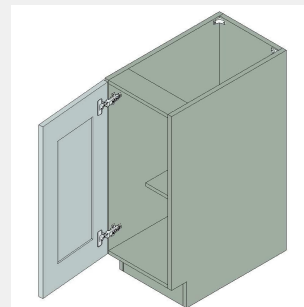

TB-FHVB21

Vanity Base Full Height
Single Door - 1
Shelf-21Wx34Hx21D

$853.3

BUY