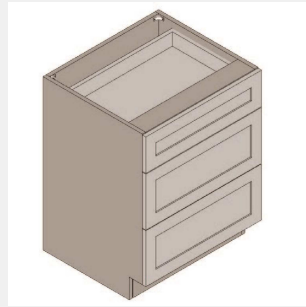

IO-DB30-3

Three Drawer Base
Cabinet-30Wx34Hx24D

$1229.35

BUY