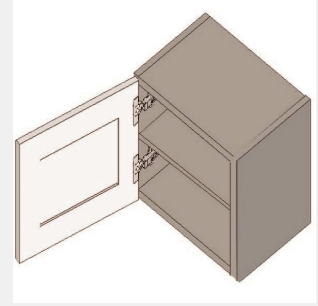

IO-W1527

Single Door Wall Cabinet -
1 Shelf-15Wx27Hx13D

$434.7

BUY