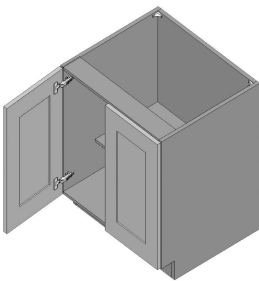

TB-FH-B30

Double Full Height Door
Base Cabinet- 1
Shelf-30Wx34Hx24D

$1022.35

BUY