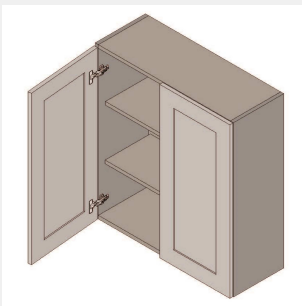

IO-W4230

Double Door Wall Cabinet
- 2 shelves - 42Wx 12Dx
30H

$1146.55

BUY