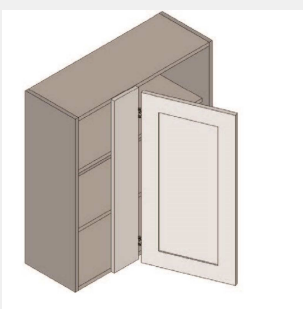

TB-WBC3336

Single Door Blind Corner Wall Cabinet - 2 Shelves-33Wx36Hx12D

$1270.75

BUY