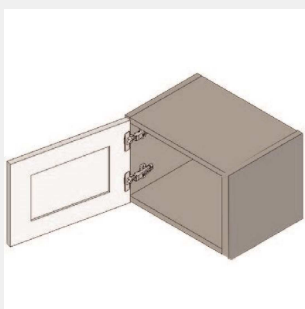

\$387.55

BUY

IO-W2112

Single Door Wall Cabinet - No Shelves-21Wx12Hx13D

\$365.7

BUY

IO-W1812

Single Door-Wall Cabinet - No Shelves-18Wx12Hx13D