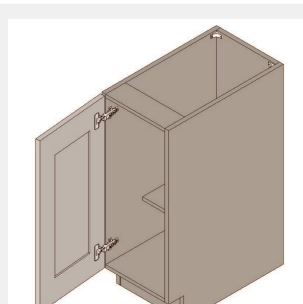

BUY

IO-FH-B24-S

**Full Height Single Door
Base Cabinet - 1
Shelf-24Wx34Hx24D**

\$905.05

BUY

IO-FH-B21

**Single Full Height Door
Base Cabinet - 1
Shelf-21Wx34Hx24D**

\$853.3

BUY

IO-FH-B18

**Single Full Height Door
Base Cabinet - 1
Shelf-18Wx34Hx24D**

\$763.6

BUY

IO-FH-B15

**Single Door Full Height
Base Cabinet- 1
Shelf-15Wx34Hx24D**

\$692.3