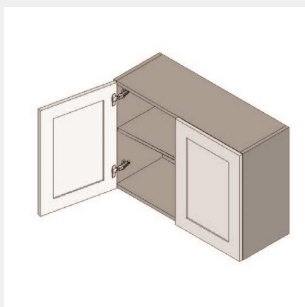

TB-W3321

Double Door Wall Cabinet- 1 Shelf-33Wx21Hx13D

$694.6

BUY