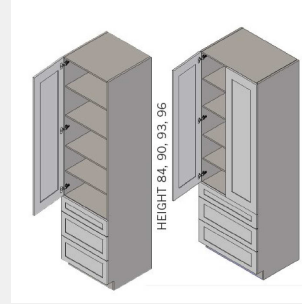

TB-UTD242496-S

Single Door Tall Utility Cabinet with Drawer Base - 4 Shelves-24Wx96Hx24D

$3607.55

BUY