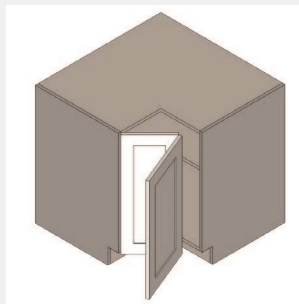

TB-LS36

Base Lazy Susan. Doors
are attached to shelf and
rotate with the shelf -
36WX34HX24D

$1641.05

BUY