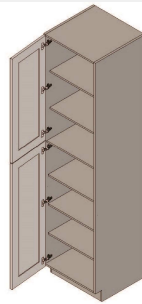

\$1608.85

BUY

TB-UC1284

**Single Door Tall Utility
Cabinet - 4
Shelves-12Wx84Hx24D**

\$1528.35

BUY

TB-UC1290

**Single Door Tall Utility
Cabinet- 4
Shelves-12Wx90Hx24D**