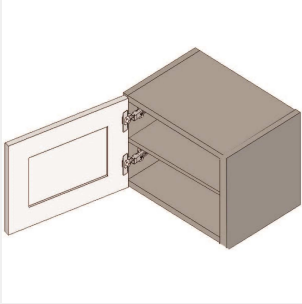

\$415.15

BUY

IO-W2121

**Single Door Wall Cabinet -
1 Shelf-21Wx21Hx13D**

\$384.1

BUY

IO-W1821

Single Door Wall Cabinet -
1 Shelf-18Wx21Hx13D