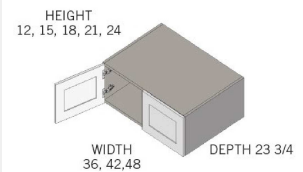

IO-RW421524

Double Door Refrigerator Wall Cabinet- 1 Shelf-42Wx15Hx24D

$1067.2

BUY