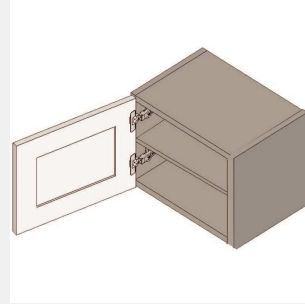

IO-W1521

Single Door Wall Cabinet -
One Shelf-15Wx21Hx13D

$326.6

BUY