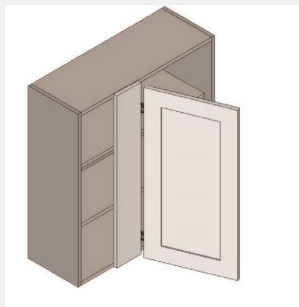

IO-WBC3042

**Single Door Blind Corner
Wall Cabinet - 3
Shelves-30Wx42Hx12D**

$1289.15

BUY