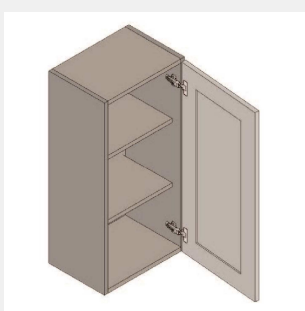

TB-W0636

Single Door Wall Cabinet -
2 Shelves-6Wx36Hx12D

$401.35

BUY