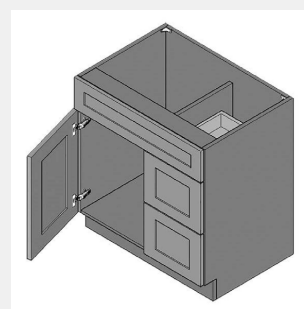

IO-CVSB30

Combo Vanity Sink Bases
Full Height Single Door
Two Drawer (Fixed top
drawer front) - No
Shelves-30Wx34Hx21D

$1691.65

BUY