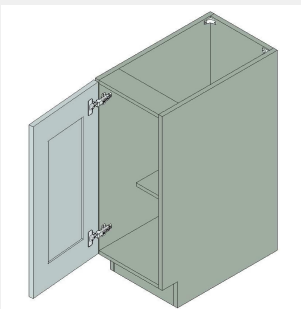

IO-FHVB09

Vanity Base Full Height
Single Door - 1
Shelf-9Wx34Hx21D

$520.95

BUY