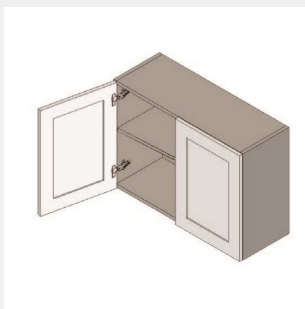

\$756.7

BUY

IO-W3621

**Double Door Wall Cabinet
- 1 Shelf-36Wx21Hx13D**

\$725.65

BUY

IO-W3321

**Double Door Wall Cabinet-
1 Shelf-33Wx21Hx13D**