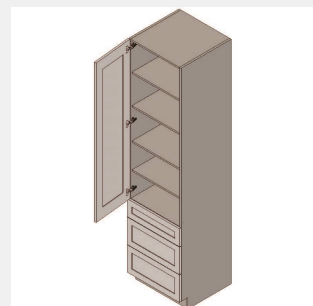

IO-UTD242484-S

Single Tall Door Utility
Cabinet with drawer base
-3 Shelves-24Wx84Hx24D

\$3326.95

BUY

IO-UTD1296

Single Door Tall Utility
Cabinet with Drawer Base
- 4 Shelves-12Wx96Hx24D

\$2596.7

BUY

IO-UTD1293

Single Door Tall Utility
Cabinet with Drawer Base
- 3 Shelves-12Wx93Hx24D

\$2585.2

BUY

IO-UTD1290

**Single Door Tall Utility
Cabinet with Drawer Base
- 3 Shelves-12Wx90Hx24D**

\$2571.4**BUY**

IO-UTD1284