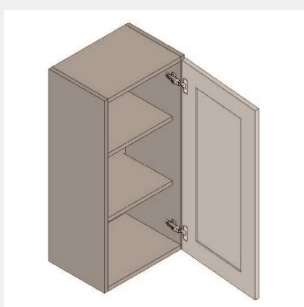

IO-W2136

Single Door Wall Cabinet-
2 Shelves - 21x36x12

$731.4

BUY