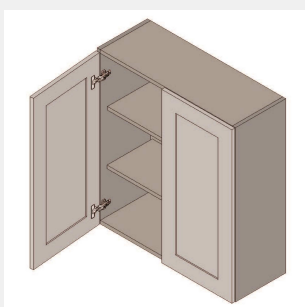

TB-W3330

Double Door Wall Cabinet - 2 shelves-33Wx30Hx12D

$902.75

BUY