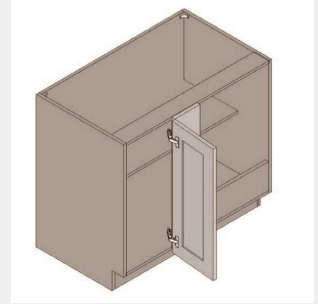

TB-BCB45-R

Single Door Blind Corner
Base Cabinet - 1
Shlef-45Wx34Hx24D

$1371.95

BUY