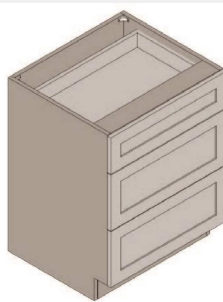

TB-VDB18-3

Vanity Two Drawer Base Cabinets - No Shelves-18Wx34Hx21D

$1017.75

BUY