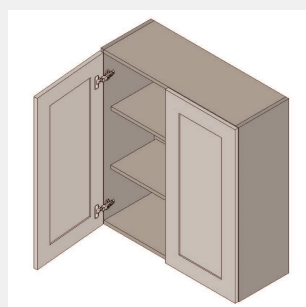

\$979.8

BUY

IO-W3033

Double Door Wall Cabinet
- 2 Shelves-30Wx33Hx12

\$909.65

BUY

IO-W2733

Double Door Wall Cabinet
- 2 Shelves-27Wx33Hx13D