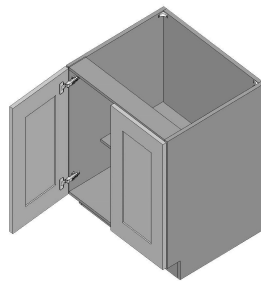

\$991.3

BUY

TB-FH-B30

Double Full Height Door
Base Cabinet- 1
Shelf-30Wx34Hx24D

\$1022.35

BUY

TB-FH-B33

Double Full Height Door
Base Cabinet - 1
Shelf-33Wx34Hx24D