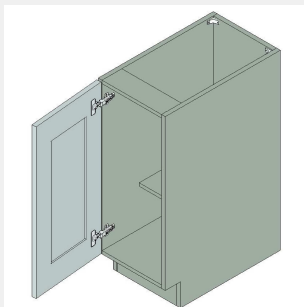

TB-FHVB15

Vanity Base Full Height
Single Door - 1
Shelf-15Wx34Hx21D

$692.3

BUY