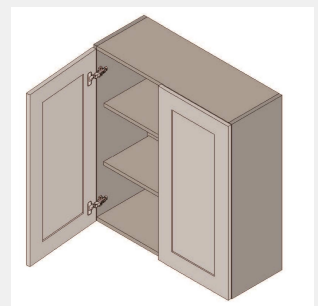

IO-W4242

Double Door Wall Cabinet- 3 shelves - 42W x 12D x 42H

$1585.85

BUY