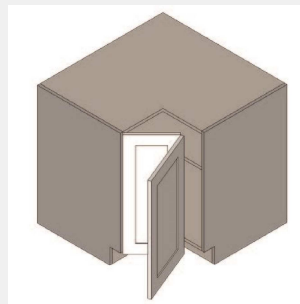

\$1133.9

BUY

TB-FSB39

Double Door Farm Sink
Base
Cabinet-39Wx34Hx24D

\$1196

BUY

TB-LS33

Easy Reach Base Cabinet
(Lazy Susan) with bi-fold
door 33WX34HX24D