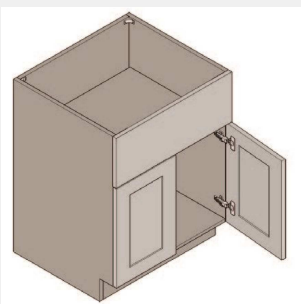

IO-SB24-2

Double Door Sink Base Cabinet- No Shelves - 24Wx34Hx24D

$831.45

BUY