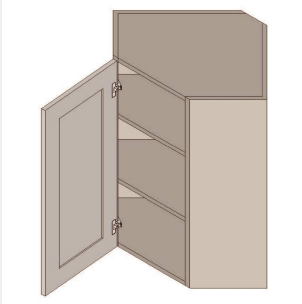

\$1070.65

BUY

TB-AWC2736-15

Single Door Angle Wall Cabinet - 2 Shelves-27Wx36Hx15D

\$1291.45

BUY

TB-AWC2739-15

Single Door Angle Wall Cabinet - 3 Shelves-27Wx39Hx15D