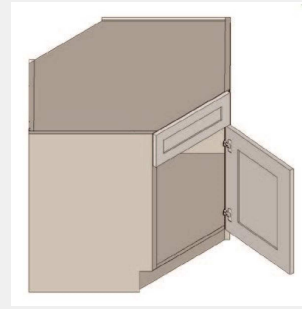

TB-ASB42

Double Door Angle Sink Base Cabinet-42Wx34Hx24D

$1757.2

BUY