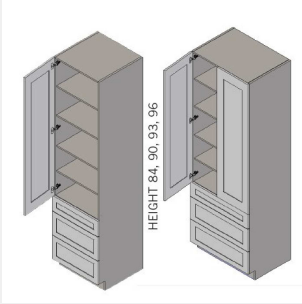

\$3555.8

BUY

TB-UTD242493-2

Double Door Tall Utility Cabinet with Drawer Base-3 Shelves-24Wx93Hx24D

\$3665.05

BUY

TB-UTD242493-S

Single Tall Door Utility Cabinet with Drawer Base-3 Shelves-24Wx93Hx24D