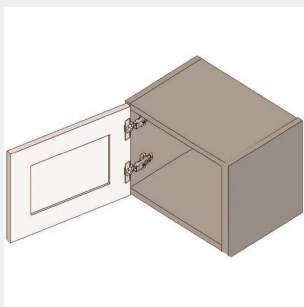

\$520.95

BUY

TB-W1212

Single Door Wall Cabinet -
No Shelves-12Wx12Hx13D

\$296.7

BUY

TB-W1215

Single Door Wall Cabinet -
12W x 15H x 13D