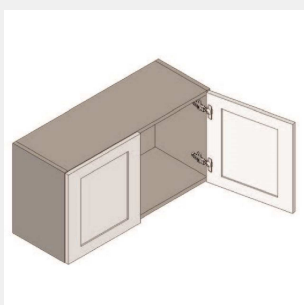

TB-W3918

**Double Door Wall Cabinet
- No
Shelves-39Wx18Hx13D**

$745.2

BUY