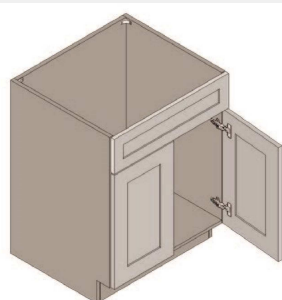

TB-SB33

Double Door Sink Base Cabinet - 1 Drawer - 33WX34HX24D

$1055.7

BUY