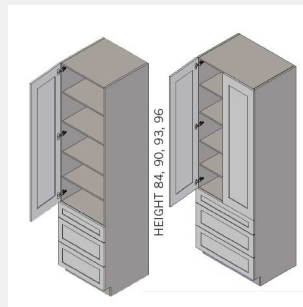

IO-UTD242484-2

Double Door Tall Utility
Cabinet with Drawer
Base- 3
Shelves-24Wx84Hx24D

\$3409.75

BUY

IO-UTD242496-S

Single Door Tall Utility
Cabinet with Drawer Base
- 4 Shelves-24Wx96Hx24D

\$3607.55

BUY