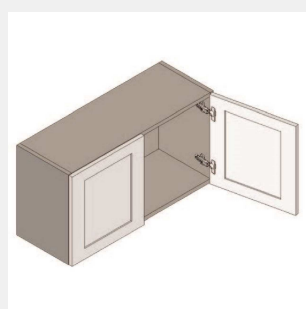

TB-W4215

**Double Door Wall Cabinet
- No
Shelves-42Wx15Hx13D**

$762.45

BUY