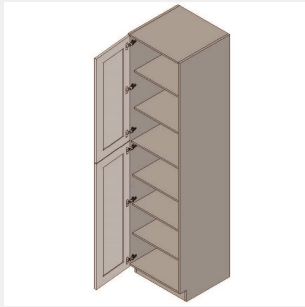

TB-UC1893

Single Door Tall Utility Cabinet - 4 Shelves-18Wx93Hx24D

$2294.25

BUY