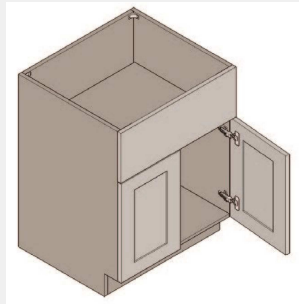

Double Door Sink Base Cabinet - 1 Drawer - 33WX34HX24D

\$1055.7

BUY

IO-SB30

Double Door Sink Base Cabinet-30Wx34Hx24D

\$934.92

BUY

IO-SB27