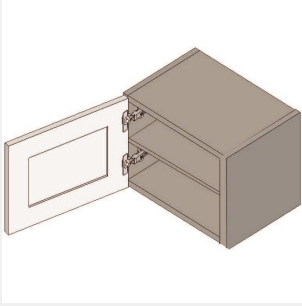

\$346.15

BUY

IO-W0924

Single Door Wall Cabinet - 1 Shelf-9Wx24Hx13D

\$313.95

BUY

IO-W0624

Single Door Wall Cabinet -
One Shelf-6Wx24Hx13D