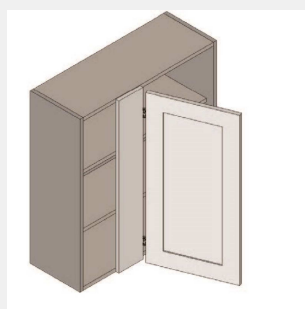

TB-WBC3342

DOUBLE DOOR BLIND CORNER Wall Cabinet- 3 Shelves. Door Sizes Are 14-7/8 , 17-7/8 And 20-7/8 Respectively - 33Wx42Hx12D

$1407.6

BUY