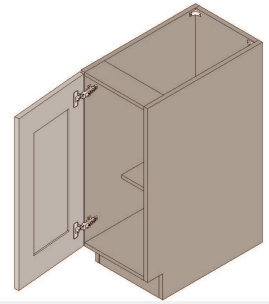

TB-FH-B21

Single Full Height Door
Base Cabinet - 1
Shelf-21Wx34Hx24D

$853.3

BUY