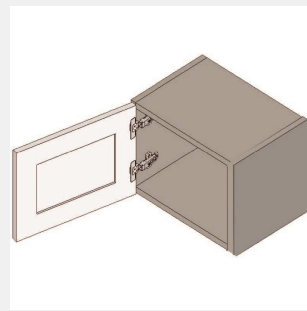

TB-W0915

Single Door Wall Cabinet -
No Shelves-9Wx15Hx13D

$292.1

BUY