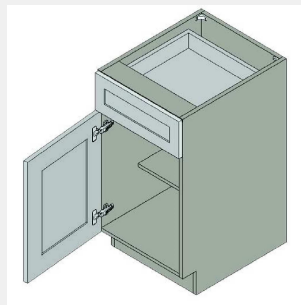

TB-VB18

Single Door Vanity Base Cabinet - 1 Shelf-18Wx34Hx21D

$710.7

BUY