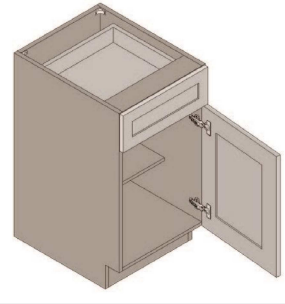

TB-B24-5

**Single Door Base Cabinet -
1 Shelf - 1
Drawer-24Wx34Hx24D**

$918.85

BUY