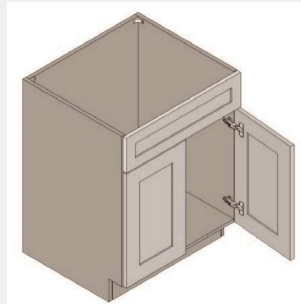

IO-SB30

Double Door Sink Base Cabinet-30Wx34Hx24D

$934.92

BUY