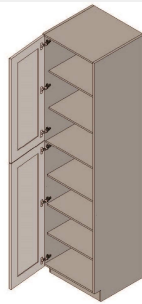

IO-UC1296

Single Door Tall Utility Cabinet - 5 Shelves-12Wx96Hx24D

$1668.65

BUY