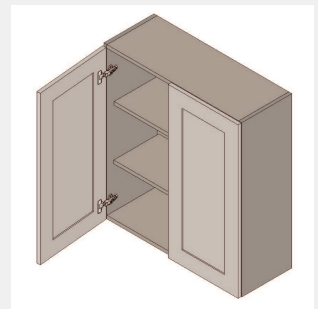

\$1146.55

BUY

TB-W4233

**Double Door Wall Cabinet-
Two
Shelves-42Wx33Hx12D**

\$1263.85

BUY

TB-W4236

**Double Door Wall Cabinet
- 2 shelves - 24W x 12D x
36H**