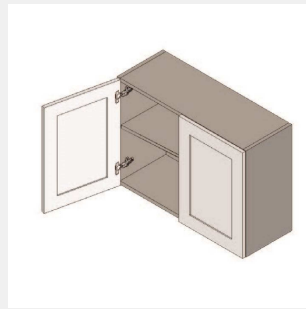

\$278.3

BUY

IO-W4221

**Double Door Wall Cabinet
- 1 Shelf-42Wx21Hx13D**

\$801.55

BUY

IO-W3921

**Double Door Wall Cabinet
- 1 Shelf-39Wx21Hx13D**