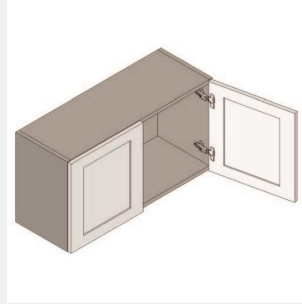

IO-W2418-2

Double Door Wall Cabinet- No Shelves-24Wx18Hx13D

$424.35

BUY