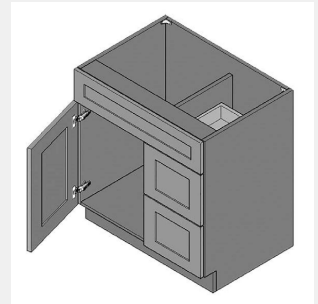

\$739.45

BUY

TB-BEA12R

Single Door Angle Base
Cabinet - 1
Shelf-12Wx34Hx24D

\$739.45

BUY

TB-CVSB24

Combo Vanity Sink Bases
Full Height Single Door
Two Drawer (Fixed top
drawer front) - No
Shelves-24Wx34Hx21D