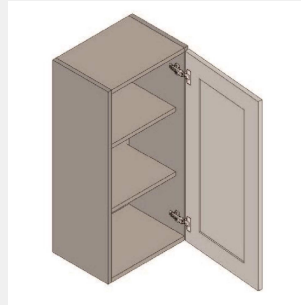

\$930.35

BUY

IO-W2142

Single Door Wall Cabinet
with 3 shelves - 21x42x12

\$853.3

BUY

IO-W1842

Single Door Wall Cabinet
-3 shelves -
18Wx12Dx42H