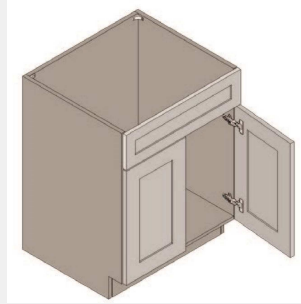

BUY

13

Iron Ore

IO-SB42

Double Door Sink Base Cabinet-42 x 34 x 24

\$1243.15

BUY

IO-SB39