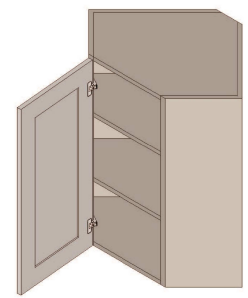

\$629.05

BUY

TB-AWC2721-15

Single Door Angle Wall Cabinet - 1 Shelf-27Wx21Hx15D

\$629.05

BUY

TB-AWC2724-15

Single Door Angle Wall Cabinet - 1 Shelf-27Wx24Hx15D