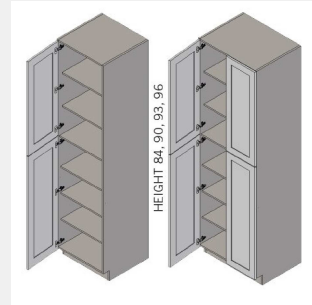

IO-UC2484-S

Single Door Tall Utility Cabinet - 4 Shelves-24Wx84Hx24D

$2136.7

BUY