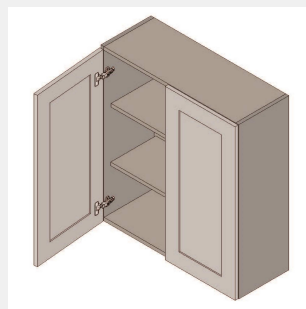

\$1166.1

BUY

TB-W3936

**Double Door Wall Cabinet
- 2 Shelves-39Wx36Hx13D**

\$1260.4

BUY

TB-W3939

**Double Door Wall Cabinet
- 3 Shelves-39Wx39Hx13D**