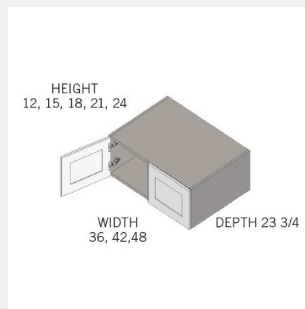

IO-W4218

Double Door Wall Cabinet
- No
Shelves-42Wx18Hx13D

$792.35

BUY