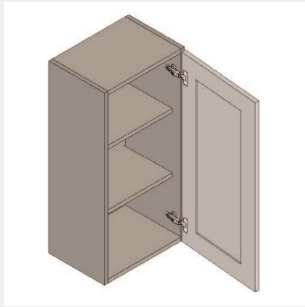

IO-W0930

Single Door Wall Cabinet
- Two
Shelves-9Wx30Hx12D

$380.65

BUY