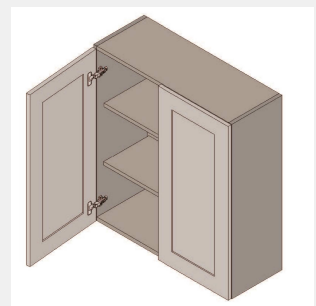

\$980.95

BUY

TB-W3039

Double Door Wall Cabinet - 3 Shelves-30Wx39Hx13D

\$1062.6

BUY

TB-W3042

Double Door Wall Cabinet- 3 adjustable shelves-30W x 12D x 42H