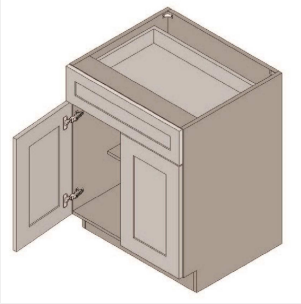

\$732.55

BUY

TB-B21

Single Door Base Cabinet - 1 Drawer 21Wx34Hx24D

\$794.65

BUY

TB-B24-2

**Base Cabinet Double Door
- Single Drawer - 1
Shelf-24Wx34Hx24D**