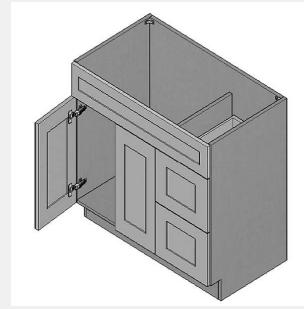

IO-Sample Door

Iron Ore Sample Door

\$46.5

BUY

IO-CVSB48

Combo Vanity Sink Bases
Full Height Double Door
Two Drawer (Fixed top
drawer front) - No
Shelves-48Wx34Hx21D

\$1980.3

BUY