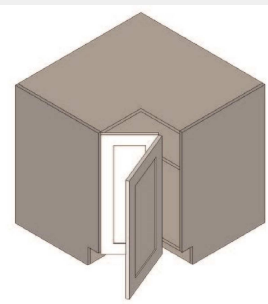

**Vanity Base Full Height
Door Double Door - 1
Shelf-27Wx34Hx21D**

\$991.3**BUY**

IO-FHVB24-2

**Vanity Base Full Height
Door Double Door - 1
Shelf-24Wx34Hx21D**

\$939.55**BUY**

IO-FHVB24-S

**Vanity Base Full Height
Single Door - 1
Shelf-24Wx34Hx21D**

BUY

IO-UC1284

Single Door Tall Utility Cabinet - 4 Shelves-12Wx84Hx24D

\$1528.35

BUY

IO-LS36

Base Lazy Susan. Doors are attached to shelf and rotate with the shelf - 36WX34HX24D

\$1641.05