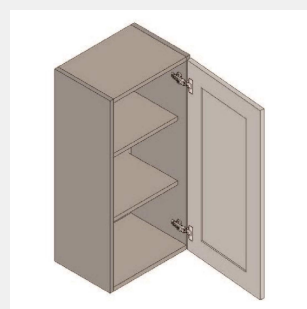

\$703.8

BUY

TB-W2433-2

**Double Door Wall Cabinet
- 2 Shelves-24Wx33Hx12D**

\$778.55

BUY

TB-W2433-S

**Single Door Wall Cabinet-
2 Shelves-24Wx33Hx12D**