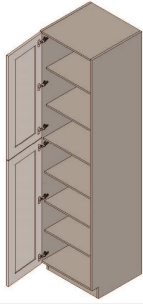

IO-UC1896

Single Door Tall Utility Cabinet - 5 Shelves- 18Wx96Hx24D

$2381.65

BUY