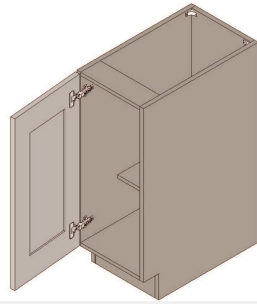

\$623.3

BUY

TB-FH-B15

Single Door Full Height
Base Cabinet - 1
Shelf-15Wx34Hx24D

\$692.3

BUY

TB-FH-B18

Single Full Height Door
Base Cabinet - 1
Shelf-18Wx34Hx24D