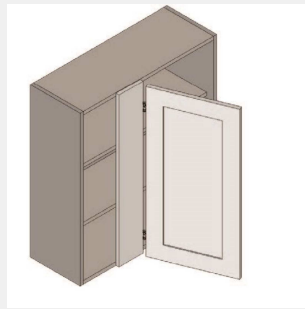

\$897

BUY

TB-WBC2736

Single Door Blind Corner Wall Cabinet - 2 Shelves-27Wx36Hx12D

\$985.55

BUY

TB-WBC2742

Single Door Blind Corner Wall Cabinet- 27Wx42Hx12D