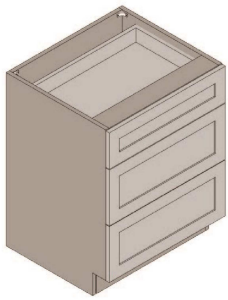

\$994.75

BUY

TB-DB18-3

Three Drawer Base Cabinet-18Wx34Hx24D

\$1017.75

BUY

TB-DB21-2

Two Drawer Base Cabinet-21Wx34Hx24D