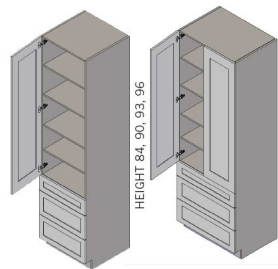

\$3326.95

BUY

TB-UTD242490-2

Double Door Tall Utility Cabinet with Drawer Base - 3 Shelves-24Wx90Hx24D

\$3638.6

BUY

TB-UTD242490-S

Single Door Tall Utility Cabinet with Drawer Base - 3 Shelves-24Wx90Hx24D