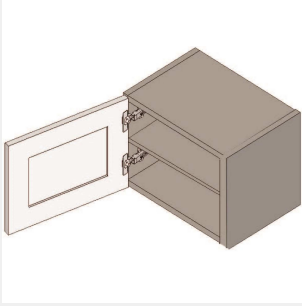

IO-W2127

Single Door Wall Cabinet -
1 Shelf-21Wx27Hx13D

$531.3

BUY