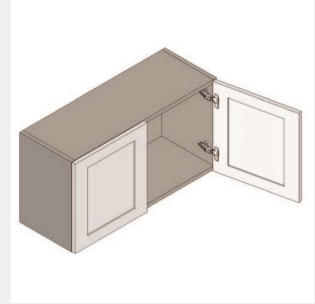

TB-W3318

Double Door Bridge Wall Cabinet - No Shelves-33Wx18Hx12

$568.1

BUY