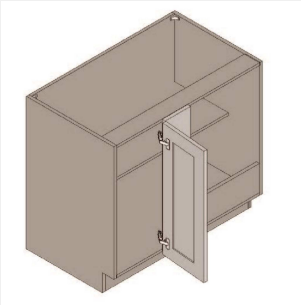

\$1071.8

BUY

TB-B36

**Double Door Base
Cabinet- 1 Drawer - 36W
x 24D x 30.25H**

\$1133.9

BUY

TB-BCB39-L

**Single Door Blind Corner
Base Cabinet - 1
Shlef-39Wx34Hx24D**