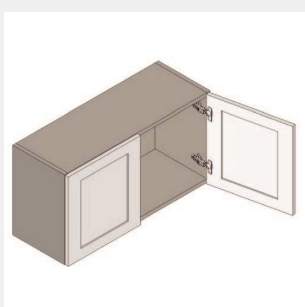

\$930.35

BUY

TB-W2712

Double Door Wall Cabinet - No Shelves-27Wx12Hx13D

\$445.05

BUY

TB-W2715

Double Door Wall Cabinet - No Shelves-27Wx15Hx13D