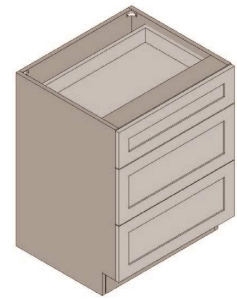

\$1106.3

BUY

TB-DB21-3

Three Drawer Base Cabinet-21Wx34Hx24D

\$1129.3

BUY

TB-DB24-2

Two Drawer Base Cabinet-24Wx34Hx24D