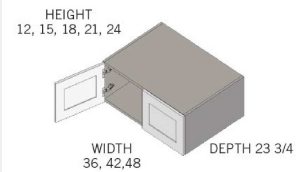

\$874

BUY

TB-RW362124

Double Door Refrigerator Wall Cabinet- One Shelf-36Wx21Hx24D

\$1016.6

BUY

TB-RW362424

Double Door Refrigerator Wall Cabinet - 1 shelf - 36W x 24D x 24H