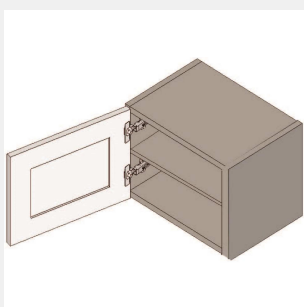

TB-W1224

Single Door Wall Cabinet -
1 Shelf-12Wx24Hx13D

$346.15

BUY