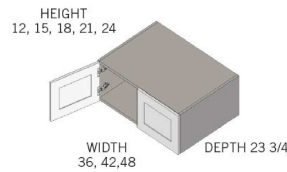

\$1093.65

BUY

IO-WEZR2430

Wall Easy Reach Cabinet - 2 Shelves-24Wx30Hx12D

\$1033.85

BUY

IO-RW482424

Double Door Refrigerator Wall Cabinet - One Shelf-48Wx24Hx24D