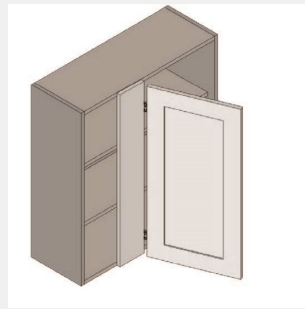

IO-WBC3030

Single Door Blind Corner Wall Cabinet - 2 Shelves-30Wx30Hx12

$1015.45

BUY