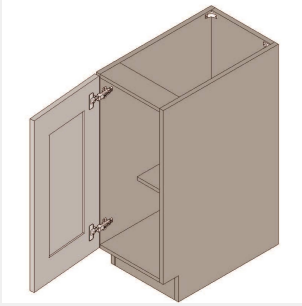

BUY

IO-FH-B12

**Single Full Height Door
Base Cabinet - 1
Shelf-12Wx34Hx24D**

\$623.3

BUY

IO-FH-B09

**Single Full Height Door
Base Cabinet - 1
Shelf-9Wx34Hx24D**

\$520.95