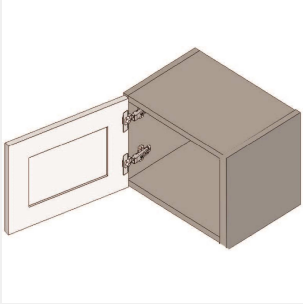

TB-W2115

Single Door Wall Cabinet -
21Wx15Hx12D

$373.75

BUY