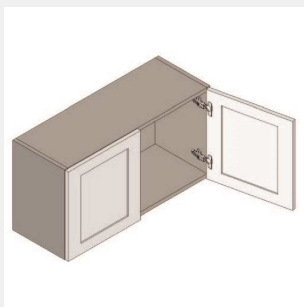

TB-W2415-2

Double Door Wall Cabinet - No Shelves-24Wx15Hx13D

$426.65

BUY