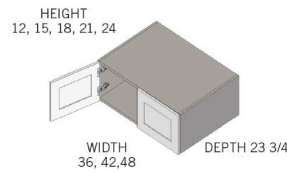

\$3364.9

BUY

TB-OCD3396

Double Oven Cabinet - No Shelves-33Wx96Hx24D

\$3446.55

BUY

TB-RW3612

Double Door Refrigerator Wall Cabinet - No Shelves-36Wx12Hx24D