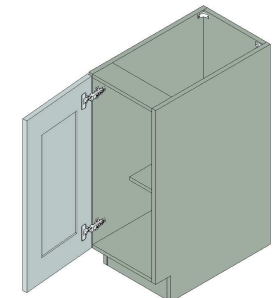

\$1148.85**BUY**

IO-FHVB33

**Vanity Base Full Height
Door Double Door - 1
Shelf-33Wx34Hx21D**

\$1094.8**BUY**

IO-FHVB30

**Vanity Base Full Height
Door Double Door - 1
Shelf-30Wx34Hx21D**

\$1022.35**BUY**

IO-FHVB27

**Vanity Base Full Height
Door Double Door - 1
Shelf-27Wx34Hx21D**

\$991.3**BUY**

IO-FHVB24-2

**Vanity Base Full Height
Door Double Door - 1
Shelf-24Wx34Hx21D**

\$939.55**BUY**

IO-FHVB24-S

**Vanity Base Full Height
Single Door - 1
Shelf-24Wx34Hx21D**