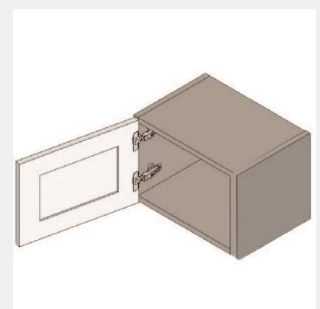

\$335.8

BUY

IO-W1512

Single Door Wall Cabinet - No Shelves-15Wx12Hx13D

\$320.85

BUY

IO-W1212

Single Door Wall Cabinet - No Shelves-12Wx12Hx13D