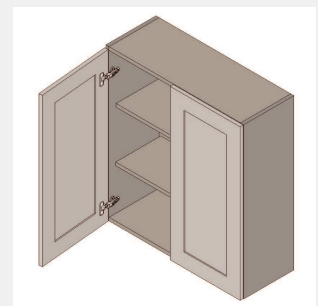

\$808.45

BUY

TB-W3627

**Double Door Wall Cabinet
- 1 Shelf-36Wx27Hx13D**

\$903.9

BUY

TB-W3630

**Double Door Wall Cabinet
- 2 shelves - 36W x 12D x
30H**