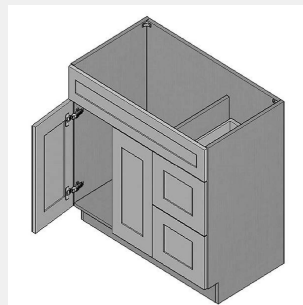

\$1860.7

BUY

TB-CVSB42

Combo Vanity Sink Bases
Full Height Double Door
Two Drawer (Fixed top
drawer front) - No
Shelves-42Wx34Hx21D

\$1888.3

BUY

TB-CVSB45

Combo Vanity Sink Bases
Full Height Double Door
Two Drawer (Fixed top
drawer front) - No
Shelves-45Wx34Hx21D