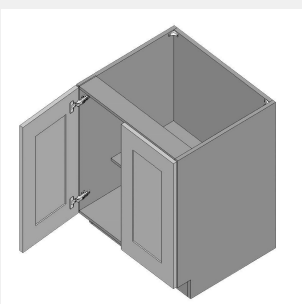

BUY

IO-FH-B27

**Double Full Height Door
Base Cabinet - 1
Shelf-27Wx34Hx24D**

\$991.3

BUY

IO-FH-B24-2

**Double Full Height Door
Base Cabinet - 1
Shelf-24Wx34Hx24D**

\$939.55