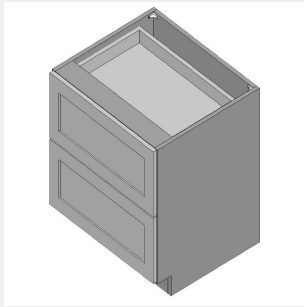

\$1278.8

BUY

TB-VDB33-3

Three Drawer Vanity Base Cabinet - No Shelves-33Wx34Hx21D

\$1301.8

BUY

TB-VDB36-2

Two Drawer Vanity Base Cabinet - No Shelves-36Wx34Hx21D