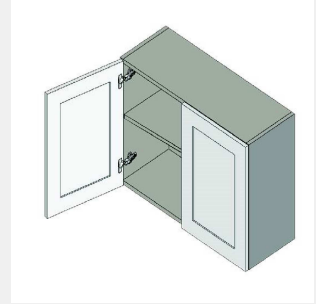

\$546.25

BUY

TB-W3021

Double Door Bridge Wall Cabinet - no shelves - 30Wx21Hx12D

\$606.05

BUY

TB-W3024

Double Door Bridge Wall Cabinet - 1 shelf - 30W x 12D x 12H