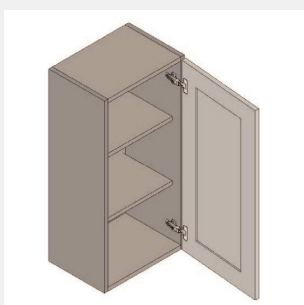

\$703.8

BUY

IO-W2130

**Single Door Wall Cabinet -
2 shelves - 21Wx30Hx12D**

\$624.45

BUY

IO-W1830

**Single Door Wall Cabinet -
2 Shelves - 18Wx30Hx12D**