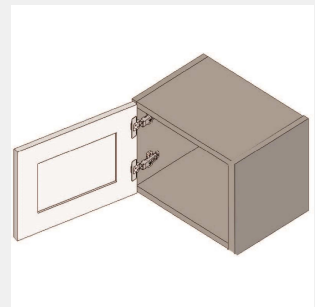

\$320.85

BUY

TB-W1515

Single Door Wall Cabinet
-15W x 15H x 13D

\$330.05

BUY

TB-W1518

Single Door Wall Cabinet -
No Shelves-15Wx18Hx13D