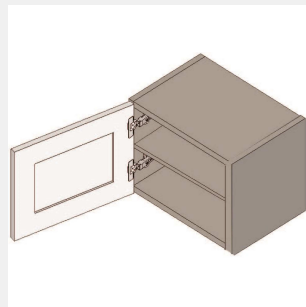

IO-W2124

Single Door Wall Cabinet- 1 Shelf-21Wx24Hx13D

$461.15

BUY