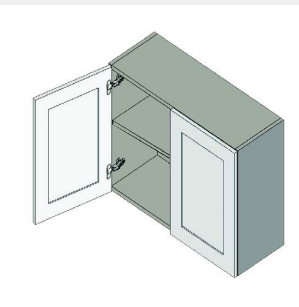

TB-W3027

Double Door Wall Cabinet - 1 Shelf-30Wx27Hx13D

$767.05

BUY