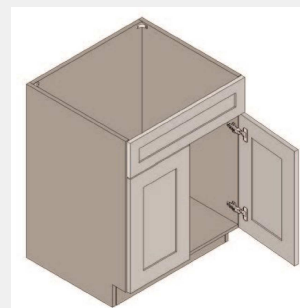

\$1052.25

BUY

IO-VSB30

Double Door Vanity Sink
Base-30Wx34Hx21D

\$934.92

BUY

IO-VSB27

Double Door Vanity Sink
Base-27Wx34Hx21D