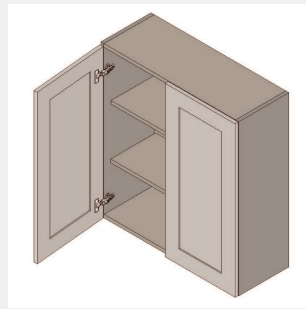

TB-W3930

**Double Door Wall Cabinet
- 2 Shelves-39Wx30Hx13D**

$1022.35

BUY