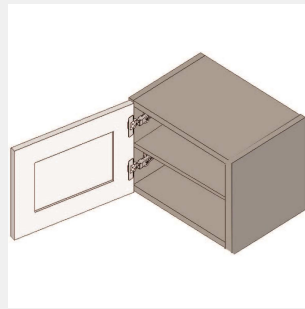

\$445.05

BUY

IO-W2412-2

Double Door Wall Cabinet - No Shelves-24Wx12Hx13D

\$401.35

BUY

IO-W2412-S

Single Door Wall Cabinet - No Shelves-24Wx12Hx13D