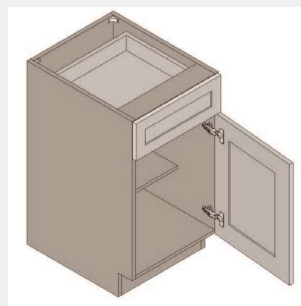

BUY

IO-B27

**Double Door One Drawer
Base Cabinet - 1
adjustable half depth
shelf -27Wx24Dx34H**

\$956.8

BUY

IO-B24-2

**Base Cabinet Double Door
- Single Drawer - 1
Shelf-24Wx34Hx24D**

\$844.1

BUY

IO-B24-S

**Single Door Base Cabinet -
1 Shelf-24Wx34Hx21D**

\$918.85

BUY

IO-B21

**Single Door Base Cabinet -
1 Drawer - 1
Shelf-21Wx34Hx24D**

\$794.65

BUY

IO-B18

**Single Door Base Cabinet -
1 Drawer - 1
Shelf-18Wx34Hx24D**

\$732.55

BUY

IO-B15

**Single Door Base Cabinet
With 1 Drawer
15Wx34Hx24D**

\$669.3