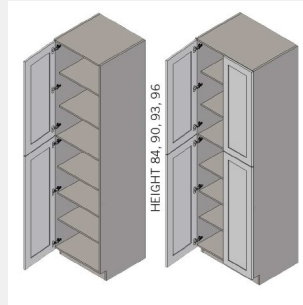

IO-UC2490-S

Single Door Tall Utility Cabinet - 4 Shelves-24Wx90Hx24D

$2365.55

BUY