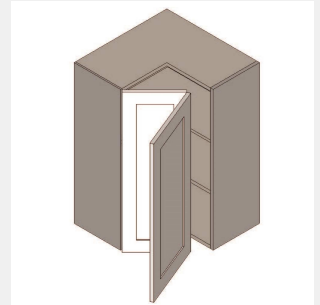

\$1311

BUY

IO-WEZR2436

Wall Easy Reach Cabinet - 2 Shelves-24Wx36Hx12D

\$1152.3

BUY

IO-WEZR2433

Wall Easy Reach Cabinet - 2 Shelves-24Wx33Hx12