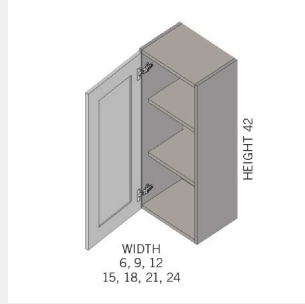

TB-W0942

Wall Cabinet Single Door -
Three Shelves-
9Wx42Hx12D

$520.95

BUY