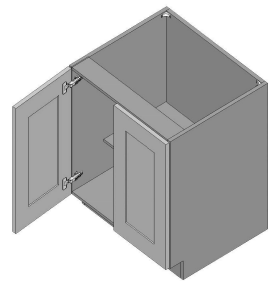

TB-FH-B36

Double Full Height Door
Base Cabinet- 1
Shelf-36Wx34Hx24D

$1148.85

BUY