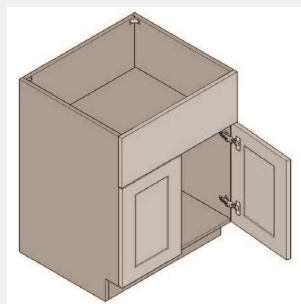

Sink Double Door Base Cabinet- 1 Drawer Front - 27W x 24D x 34H

\$992.45

BUY

IO-SB24-2

Double Door Sink Base Cabinet- No Shelves - 24Wx34Hx24D

\$831.45

BUY

IO-SB24-S