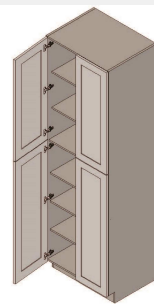

IO-UC3093

**Double Door Tall Utility
Cabinet - 4
Shelves-30Wx93Hx24D**

$2726.65

BUY