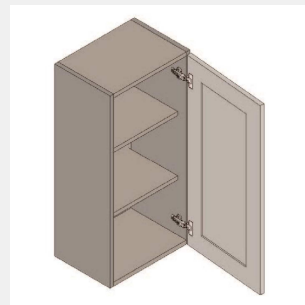

\$305.9

BUY

IO-W0921

Single Door Wall Cabinet -
1 Shelf-9Wx21Hx13D

\$294.4

BUY

IO-W0621

Single Door Wall Cabinet -
One Shelf-6Wx21Hx13D