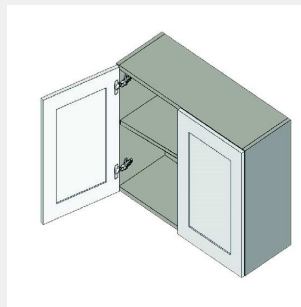

\$1060.3

BUY

IO-W3627

Double Door Wall Cabinet
- 1 Shelf-36Wx27Hx13D

\$903.9

BUY

IO-W3327

Double Door Wall Cabinet
- 1 Shelf-33Wx27Hx13D