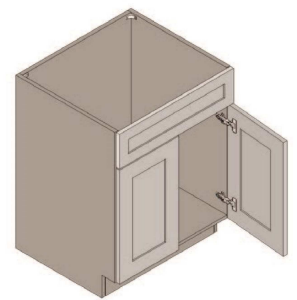

TB-SB27

Sink Double Door Base Cabinet- 1 Drawer Front - 27W x 24D x 34H

$992.45

BUY