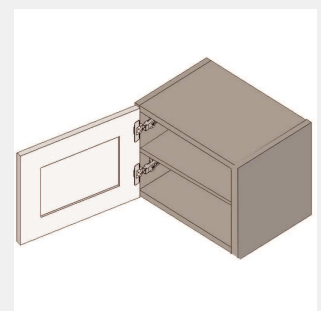

TB-W0927

Single Door Wall Cabinet -
1 Shelf-9Wx27Hx13D

$347.3

BUY