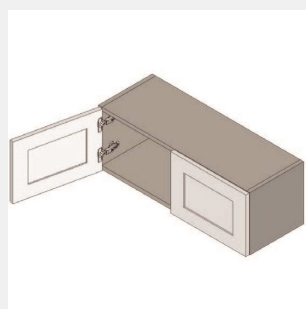

\$998.2

BUY

TB-W2742

**Double Door Wall Cabinet-
3 adjustable shelves-27W
x 12D x 42H**

\$1074.1

BUY

TB-W3012

**Double Door Wall Cabinet
- 30xW12Hx12D**