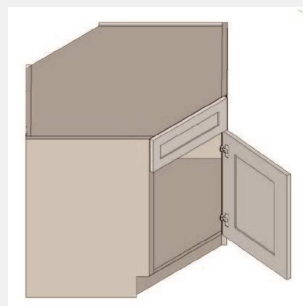

BUY

IO-BCB39-L

Single Door Blind Corner Base Cabinet - 1 Shelf-39Wx34Hx24D

\$1202.9

BUY

IO-ASB42

Double Door Angle Sink Base Cabinet-42Wx34Hx24D

\$1757.2

BUY

IO-ASB36

Single Door Angle Sink Base Cabinet with 1 False Drawer - 33Wx34Hx24D

\$1608.85

BUY

IO-BEA12L

Single Door Angle Base Cabinet - 1 Shelf-12Wx34Hx24D

\$739.45