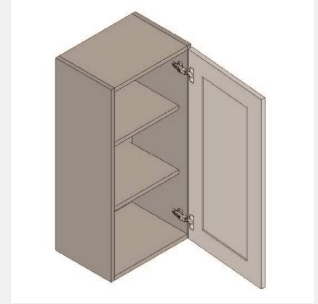

\$764.75

BUY

IO-W2133

Single Door-Wall Cabinet -
2 Shelves-21Wx33Hx13D

\$678.5

BUY

IO-W1833

Single Door Wall Cabinet -
2 Shelves-18Wx33Hx13D