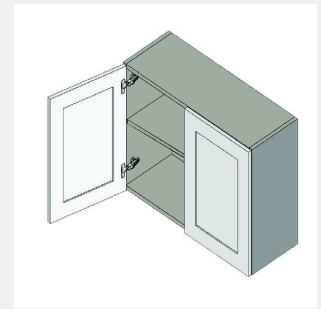

TB-W2427-2

**Double Door Wall Cabinet
- 1 Shelf-24Wx27Hx12D**

$589.95

BUY