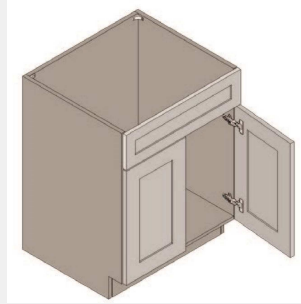

\$1116.65

BUY

TB-SB39

Double Door Sink Base Cabinet-39Wx34Hx24D

\$1179.9

BUY

TB-SB42

Double Door Sink Base Cabinet-42 x 34 x 24