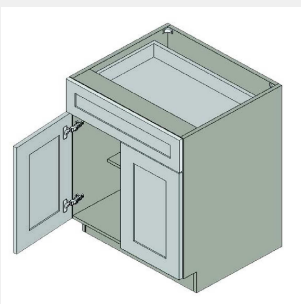

TB-VB24-2

Vanity Base Cabinets Double Door - 1 Shelf-24Wx34Hx21D

$932.65

BUY