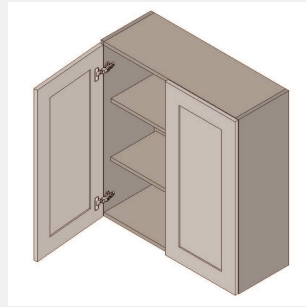

TB-W2439-2

Double Door Wall Cabinet - 3 Shelves-24Wx39Hx12D

$909.65

BUY