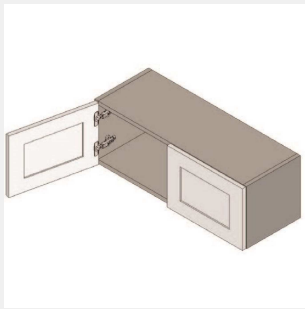

IO-W2412-2

Double Door Wall Cabinet - No Shelves-24Wx12Hx13D

$401.35

BUY