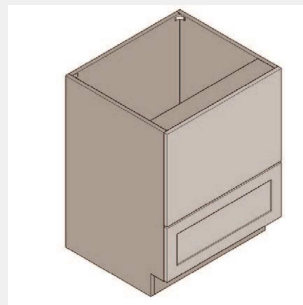

IO-MWB24

Microwave Base Cabinet with One Drawer-24Wx34Hx24D

$844.1

BUY