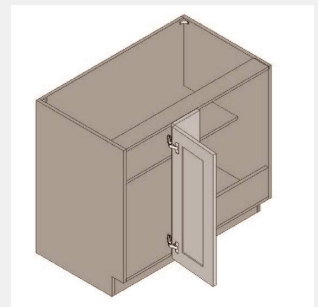

BUY

IO-BCB42-L

Single Door Blind Corner Base Cabinet - 1 Shelf-42Wx34Hx24D

\$1290.3

BUY

IO-BCB39-R

Single Door Blind Corner Base Cabinet - 1 Shelf-39Wx34Hx24D

\$1202.9