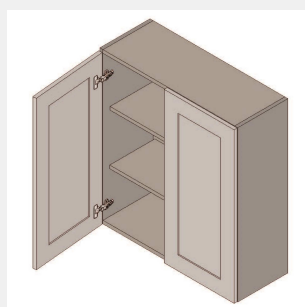

\$825.7

BUY

TB-W3330

Double Door Wall Cabinet - 2 shelves-33Wx30Hx12D

\$902.75

BUY

TB-W3333

Double Door Wall Cabinet - 2 Shelves-33Wx33Hx12D