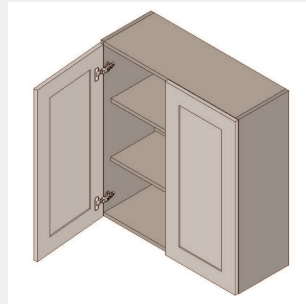

\$401.35

BUY

IO-W4239

Double Door Wall Cabinet
- 3 Shelves-42Wx39Hx13D

\$1483.5

BUY

IO-W3939

Double Door Wall Cabinet
- 3 Shelves-39Wx39Hx13D