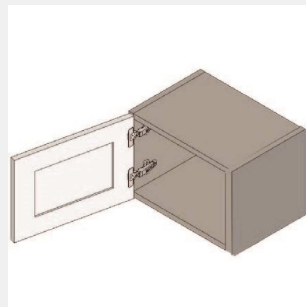

\$578.45

BUY

TB-W1242

Single Door Wall Cabinet -
Three
Shelves-12Wx42Hx12D

\$623.3

BUY

TB-W1512

Single Door Wall Cabinet -
No Shelves-15Wx12Hx13D