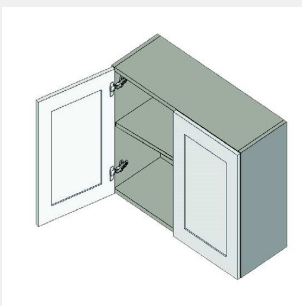

\$825.7

BUY

IO-W3027

Double Door Wall Cabinet
- 1 Shelf-30Wx27Hx13D

\$767.05

BUY

IO-W2727

Double Door Wall
Cabinet - 1
Shelf-27Wx27Hx13D