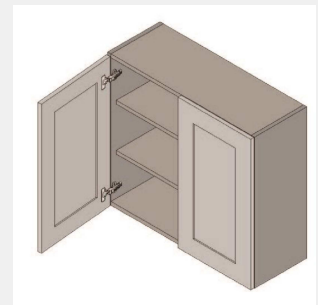

IO-W4224

Double Door Wall Cabinet
- 1 Shelf-42Wx24Hx13D

$1003.95

BUY