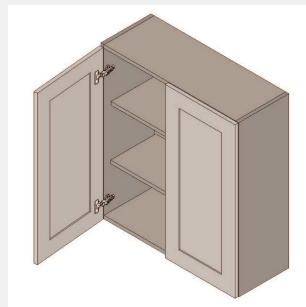

IO-W3633

Double Door Wall Cabinet
- 2 Shelves-36Wx33Hx13D

$1071.8

BUY