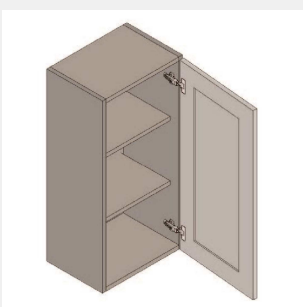

TB-W2133

Single Door-Wall Cabinet -
2 Shelves-21Wx33Hx13D

$678.5

BUY