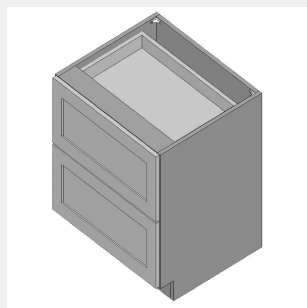

\$1206.35

BUY

TB-VDB30-3

Three Drawer Vanity Base Cabinets - No Shelves-30Wx34Hx21D

\$1229.35

BUY

TB-VDB33-2

Two Drawer Vanity Base Cabinet - No Shelves-33Wx34Hx21D