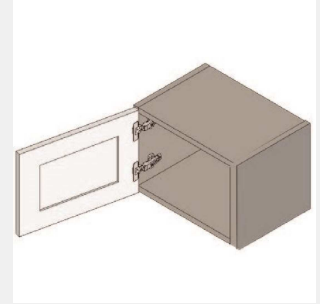

TB-W1212

Single Door Wall Cabinet -
No Shelves-12Wx12Hx13D

$296.7

BUY