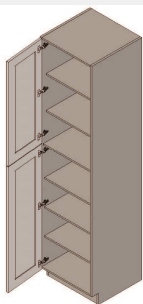

IO-UC1290

Single Door Tall Utility Cabinet- 4 Shelves-12Wx90Hx24D

$1643.35

BUY