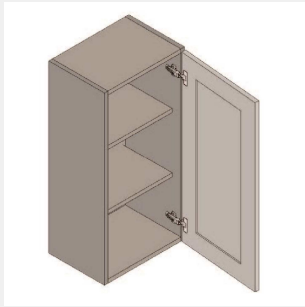

IO-W3024

Double Door Bridge Wall Cabinet - 1 shelf - 30W x 12D x 12H

$665.85

BUY