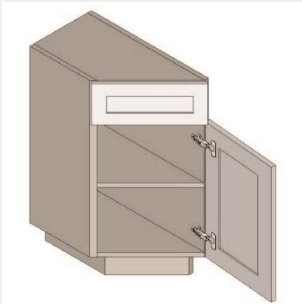

\$1371.95

BUY

TB-BCB45-R

Single Door Blind Corner
Base Cabinet - 1
Shlef-45Wx34Hx24D

\$1371.95

BUY

TB-BEA12L

Single Door Angle Base
Cabinet - 1
Shelf-12Wx34Hx24D