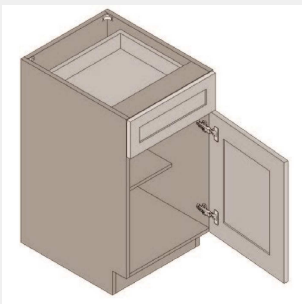

TB-B15

Single Door Base Cabinet With 1 Drawer 15Wx34Hx24D

$669.3

BUY