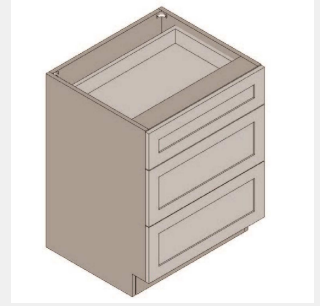

\$1206.35

BUY

TB-DB30-3

Three Drawer Base Cabinet-30Wx34Hx24D

\$1229.35

BUY

TB-DB33-2

Two Drawer Base Cabinet-33Wx34Hx24D