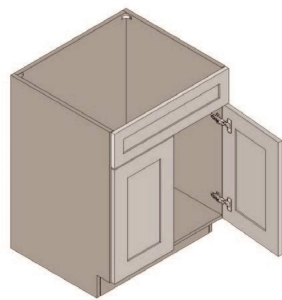

\$1069.5

BUY

TB-SB24-2

Double Door Sink Base Cabinet- No Shelves - 24Wx34Hx24D

\$831.45

BUY

TB-SB24-S

Double Door Sink Base Cabinet-24Wx34Hx24D