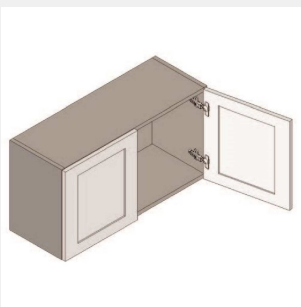

TB-W3615

**Double Door Bridge Wall
Cabinet- No shelves -
36Wx15Hx12D**

$564.65

BUY