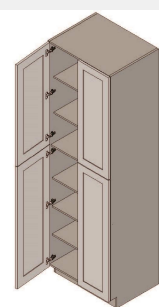

\$4179.1

BUY

TB-UC3693

Double Door Tall Utility Cabinet - 4 Shelves-36Wx93Hx24D

\$4356.2

BUY

TB-UC3696

Double Door Tall Utility Cabinet 5 Shelves-36Wx96Hx24D