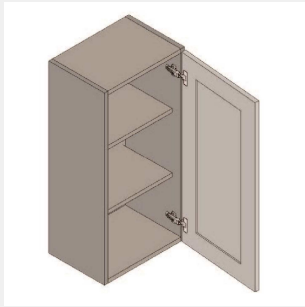

\$764.75

BUY

TB-W2436-2

**Double Door Wall Cabinet-
2 Shelves-24Wx36Hx12**

\$839.5

BUY

TB-W2436-S

Single Door Wall Cabinet - 2 Shelves-24Wx36Hx12