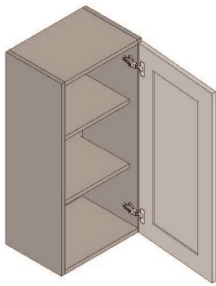

IO-W4212

**Double Door Wall Cabinet
- No
Shelves-42Wx12Hx13D**

$668.15

BUY