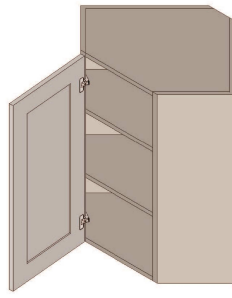

TB-AWC2436

Single Door Angle Wall Cabinet - 2 Shelves-24Wx36Hx12D

$1120.1

BUY