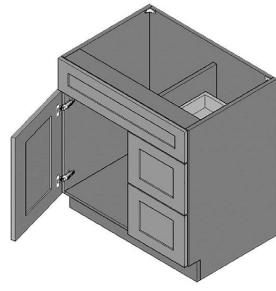

IO-CVSB24

**Combo Vanity Sink Bases
Full Height Single Door
Two Drawer (Fixed top
drawer front) - No
Shelves-24Wx34Hx21D**

$1551.35

BUY