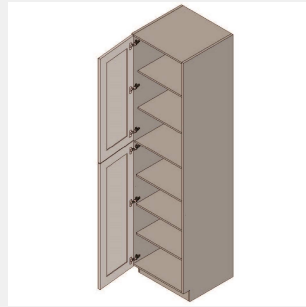

\$2205.7

BUY

TB-UC1893

Single Door Tall Utility Cabinet - 4 Shelves-18Wx93Hx24D

\$2294.25

BUY

TB-UC1896

Single Door Tall Utility Cabinet - 5 Shelves-18Wx96Hx24D