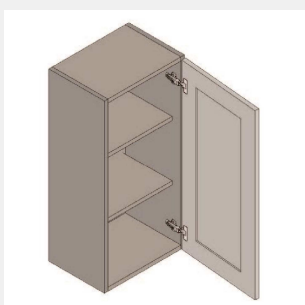

\$494.5

BUY

IO-W0933

Single Door Wall Cabinet -
2 Shelves-9Wx33Hx13D

\$414

BUY

IO-W0633

Single Door Wall Cabinet -
2 Shelves-6Wx33Hx13D