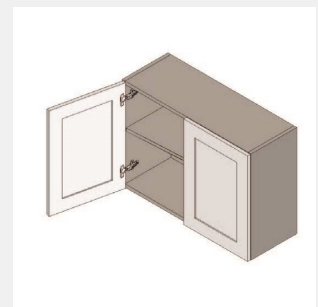

TB-W3621

**Double Door Wall Cabinet
- 1 Shelf-36Wx21Hx13D**

$725.65

BUY