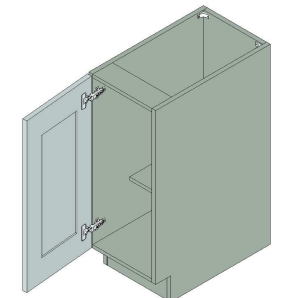

IO-FHVB21

**Vanity Base Full Height
Single Door - 1
Shelf-21Wx34Hx21D**

$853.3

BUY