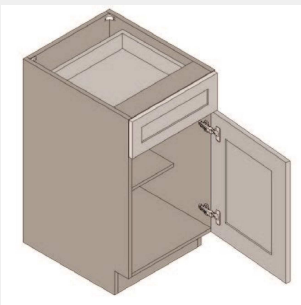

\$1243.15

BUY

TB-VB12

Single Door -Vanity Base Cabinet - 1 Shelf-12Wx34Hx21D

\$629.05

BUY

TB-VB15

Single Door -Vanity Base Cabinet - 1 Drawer - 15WX34HX21D