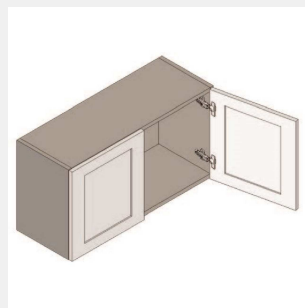

\$745.2

BUY

IO-W3618

Double Door Bridge Wall
Cabinet - 36W x 12D x
18H

\$656.65

BUY

IO-W3318

Double Door Bridge Wall
Cabinet - No
Shelves-33Wx18Hx12