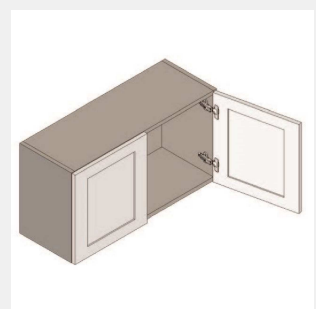

TB-W3015

**Double Door Bridge Wall
Cabinet - no shelves -
30W x 12D x 15H**

$509.45

BUY