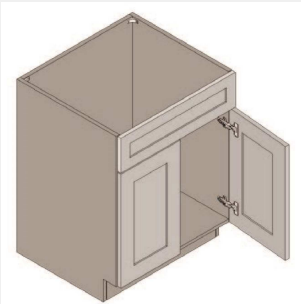

IO-SB33

Double Door Sink Base Cabinet - 1 Drawer - 33WX34HX24D

$1055.7

BUY