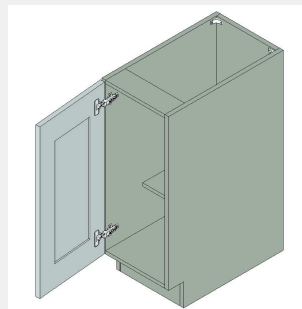

\$623.3

BUY

IO-FHVB09

Vanity Base Full Height
Single Door - 1
Shelf-9Wx34Hx21D

\$520.95

BUY

IO-FHVB06

Vanity Base Full Height
Single Door - 1
Shelf-6Wx34Hx21D