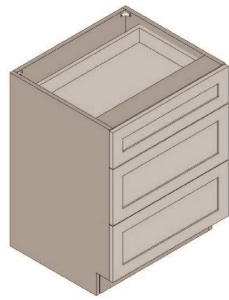

TB-DB21-3

Three Drawer Base Cabinet-21Wx34Hx24D

$1129.3

BUY