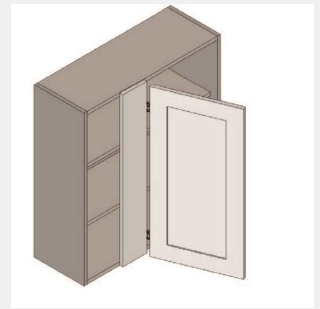

\$1133.9

BUY

IO-WBC3030

Single Door Blind Corner Wall Cabinet - 2 Shelves-30Wx30Hx12

\$1015.45

BUY

IO-WBC2730

Single Door Blind Corner Wall Cabinet - 2 Shelves-27Wx30Hx12D