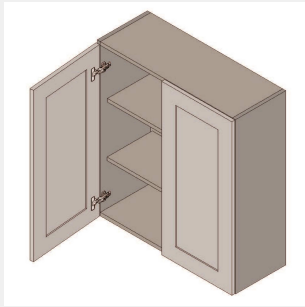

IO-W2439-2

Double Door Wall Cabinet - 3 Shelves-24Wx39Hx12D

$909.65

BUY