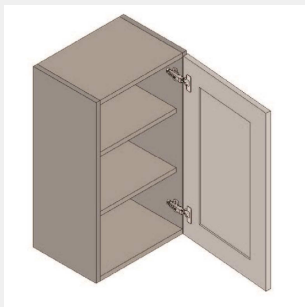

\$851

BUY

IO-W2139

Single Door-Wall Cabinet - 3 Shelves-21Wx39Hx13D

\$793.5

BUY

IO-W1839

Single Door Wall Cabinet - 3 Shelves-18Wx39Hx13D