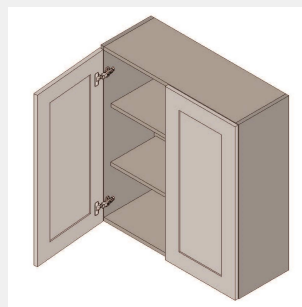

IO-W2436-2

Double Door Wall Cabinet-
2 Shelves-24Wx36Hx12

$839.5

BUY