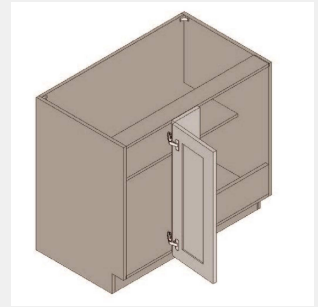

BUY

IO-LS33

Easy Reach Base Cabinet (Lazy Susan) with bi-fold door 33Wx34Hx24D

\$1524.9

BUY

IO-BCB45-R

Single Door Blind Corner Base Cabinet - 1 Shelf-45Wx34Hx24D

\$1371.95

BUY

IO-BCB45-L

Single Door Blind Corner Base Cabinet - 1 Shelf-45Wx34Hx24D

\$1371.95

BUY

IO-BCB42-R

Single Door Blind Corner Base Cabinet - 1 Shelf-42Wx34Hx24D

\$1290.3