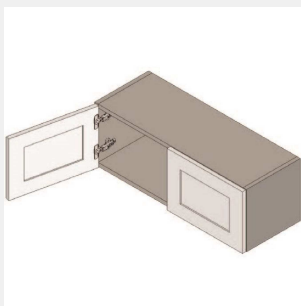

\$565.8

BUY

IO-W3612

**Double Door Wall Cabinet-
No Shelves-36Wx12Hx12D**

\$504.85

BUY

IO-W3312

**Double Door Bridge Wall
Cabinet - no shelves -
33W x 12D x 12H**