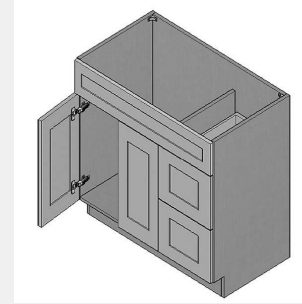

\$1846.9

BUY

TB-CVSB36-S

Combo Vanity Sink Bases
Full Height Single Door
Two Drawer (Fixed top
drawer front) - No
Shelves-36Wx34Hx21D

\$1833.1

BUY

TB-CVSB39

Combo Vanity Sink Bases
Full Height Double Door
Two Drawer (Fixed top
drawer front) - No
Shelves-39Wx34Hx21D