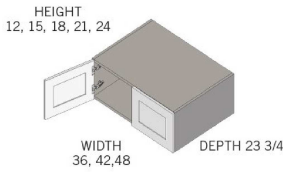

\$874

BUY

IO-RW421524

Double Door Refrigerator Wall Cabinet- 1 Shelf-42Wx15Hx24D

\$1067.2

BUY

IO-RW3615

**Double Door Refrigerator
Wall Cabinet- No
Shelves-36Wx15Hx24D**