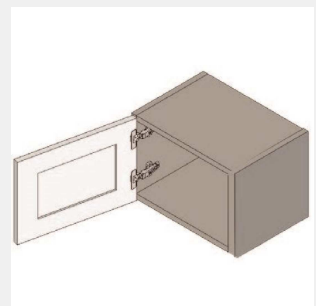

TB-W1818

Single Door Wall Cabinet -
No Shelves-18Wx18Hx13D

$346.15

BUY