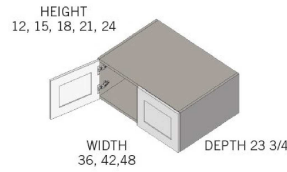

IO-RW4212

**Double Door Refrigerator
Wall Cabinet - No
Shelves-42Wx12Hx24D**

$790.05

BUY