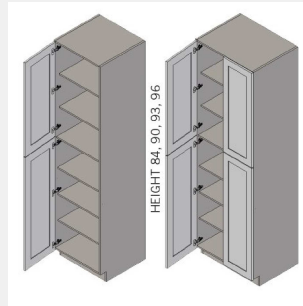

IO-UC2484-2

Double Door Tall Utility Cabinet - 4 Shelves-24Wx84Hx24D

$2219.5

BUY