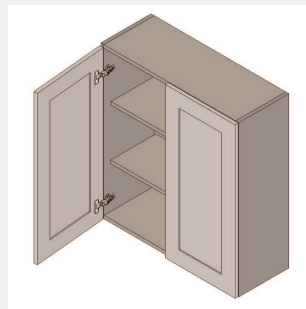

\$1146.55

BUY

TB-W4233

**Double Door Wall Cabinet-
Two
Shelves-42Wx33Hx12D**

\$1263.85

BUY

TB-W4236

**Double Door Wall Cabinet
- 2 shelves - 24W x 12D x
36H**