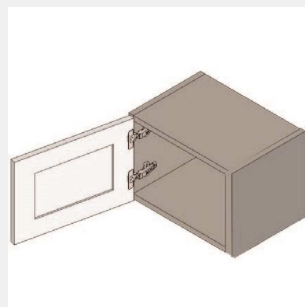

TB-W1218

Single Door Wall Cabinet -
No Shelves-12Wx18Hx13D

$320.85

BUY