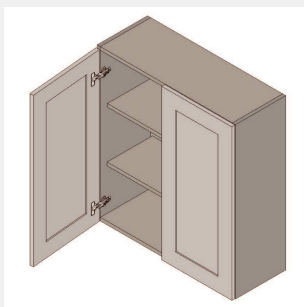

\$1055.7

BUY

IO-W3036

Double Door Wall Cabinet-
2 shelves - 30W x 36H x 12D

\$980.95

BUY

IO-W2736

Double Door Wall Cabinet-
2 shelves - 27 x 36 x 12