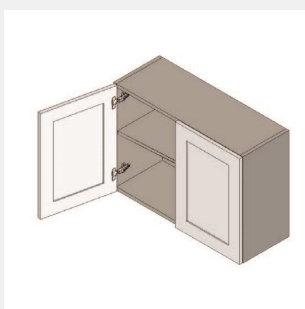

IO-W2421-2

**Double Door Wall Cabinet
- 1 Shelf-24Wx21Hx13D**

$428.95

BUY