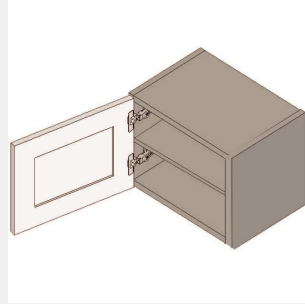

TB-W1824

Single Door Wall Cabinet -
1 Shelf-18Wx24Hx13D

$424.35

BUY