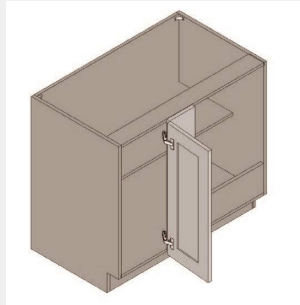

\$1202.9

BUY

TB-BCB39-R

**Single Door Blind Corner
Base Cabinet - 1
Shlef-39Wx34Hx24D**

\$1202.9

BUY

TB-BCB42-L

**Single Door Blind Corner
Base Cabinet - 1
Shlef-42Wx34Hx24D**