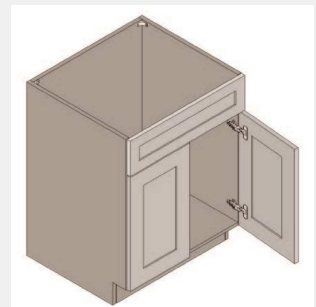

TB-VSB30

Double Door Vanity Sink Base-30Wx34Hx21D

$934.92

BUY