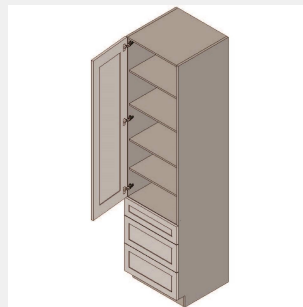

\$3607.55

BUY

TB-UTD362484

Double Door Tall Utility Cabinet with Drawer Base- 3 Shelves-36Wx84Hx24D

\$5189.95

BUY

TB-UTD362490

Double Door Tall Utility Cabinet with Drawer Base- 3 Shelves-36Wx90Hx24D