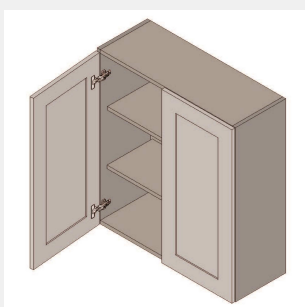

IO-W3033

Double Door Wall Cabinet
- 2 Shelves-30Wx33Hx12

$909.65

BUY