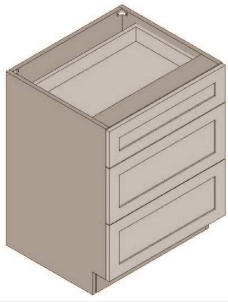

TB-DB15-3

Three Drawer Base Cabinet-15Wx34Hx24D

$970.6

BUY