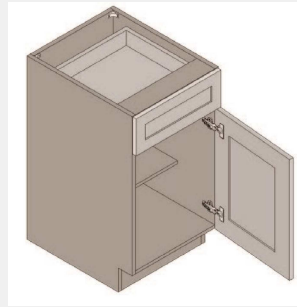

BUY

IO-B27

**Double Door One Drawer
Base Cabinet - 1
adjustable half depth
shelf -27Wx24Dx34H**

\$956.8

BUY

IO-B24-2

**Base Cabinet Double Door
- Single Drawer - 1
Shelf-24Wx34Hx24D**

\$844.1

BUY

IO-B18

**Single Door Base Cabinet -
1 Drawer - 1
Shelf-18Wx34Hx24D**

\$732.55

BUY

IO-B15

**Single Door Base Cabinet
With 1 Drawer
15Wx34Hx24D**

\$669.3

BUY

IO-B12

**Single Door Base Cabinet
with 1 Drawer 1 shelf -
12Wx 24Dx 34H**

\$593.4

BUY

IO-WBC3342

**DOUBLE DOOR BLIND CORNER
Wall Cabinet- 3 Shelves.
Door Sizes Are 14-7/8 ,
17-7/8 And 20-7/8
Respectively -
-33Wx42Hx12D**