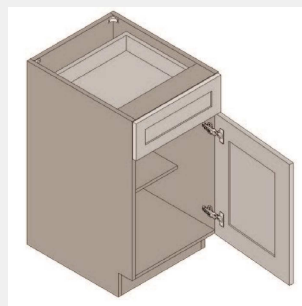

IO-B24-S

**Single Door Base Cabinet -
1 Shelf-24Wx34Hx21D**

$918.85

BUY