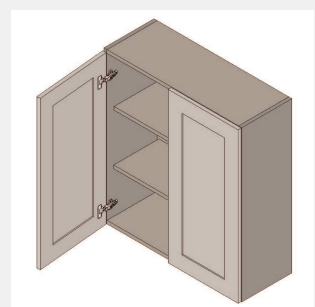

TB-W3336

Double Door Wall Cabinet- 2 shelves - 33W x 36H x 12D

$1055.7

BUY