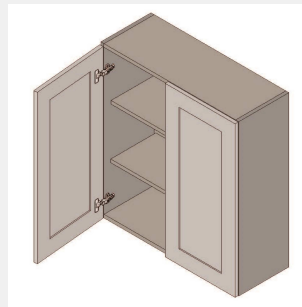

\$1260.4

BUY

IO-W3636

Double Door Wall Cabinet
- 2 shelves 36W x 36H x 12D

\$1155.75

BUY

IO-W3336

Double Door Wall Cabinet-
2 shelves - 33W x 36H x 12D