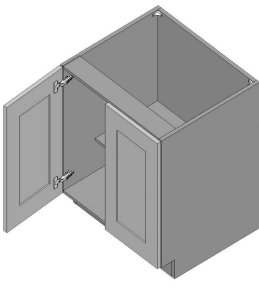

\$763.6

BUY

TB-FH-B21

Single Full Height Door
Base Cabinet - 1
Shelf-21Wx34Hx24D

\$853.3

BUY

TB-FH-B24-2

Double Full Height Door
Base Cabinet - 1
Shelf-24Wx34Hx24D