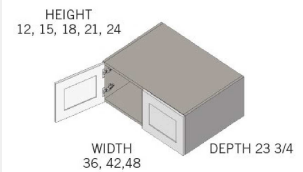

\$999.35

BUY

IO-RW422124

Double Door Refrigerator Wall Cabinet - One Shelf-42Wx21Hx24D

\$1122.4

BUY

IO-RW362124

Double Door Refrigerator Wall Cabinet - 36Wx21Hx24D