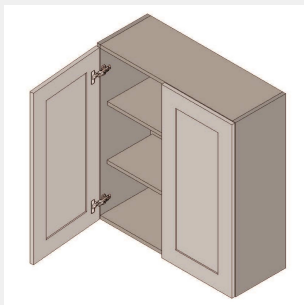

IO-W2430-2

**Double Door Wall Cabinet
- 2 shelves -
24Wx30Hx12D**

$717.6

BUY