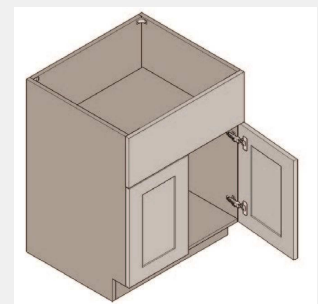

BUY

IO-FSB33

Farm Sink Base Cabinet-33Wx34Hx24D

\$1071.8

BUY

IO-FSB30

Farm Sink Base Cabinet-30Wx34Hx24D

\$1017.75