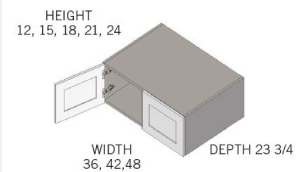

TB-RW421824

Double Door Refrigerator Wall Cabinet - No Shelves-42Wx18Hx24D

$1109.75

BUY