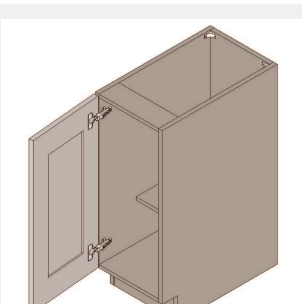

IO-FH-B18

**Single Full Height Door
Base Cabinet - 1
Shelf-18Wx34Hx24D**

$763.6

BUY