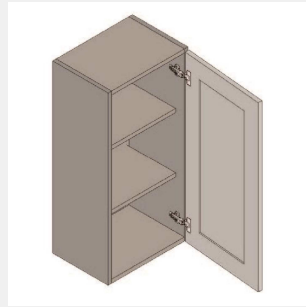

\$998.2

BUY

IO-W2439-2

Double Door Wall Cabinet - 3 Shelves-24Wx39Hx12D

\$909.65

BUY

IO-W2439-S

Single Door Wall Cabinet - 3 Shelves-24Wx39Hx12D