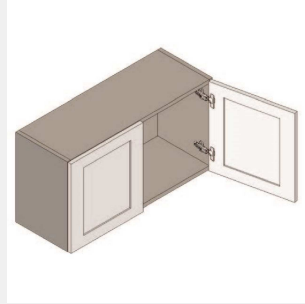

\$1144.25

BUY

TB-W3312

Double Door Bridge Wall Cabinet - no shelves - 33W x 12D x 12H

\$484.15

BUY

TB-W3315

Double Door Bridge Wall Cabinet - No shelves - 33W x 27D x 15H