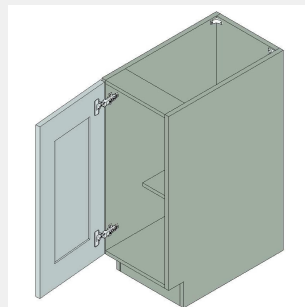

\$623.3

BUY

TB-FHVB15

Vanity Base Full Height
Single Door - 1
Shelf-15Wx34Hx21D

\$692.3

BUY

TB-FHVB18

Vanity Base Full Height
Single Door - 1
Shelf-18Wx34Hx21D