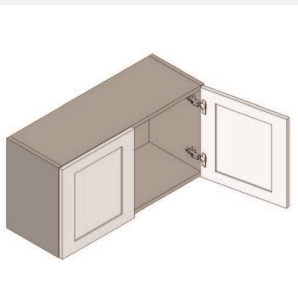

IO-W3015

Double Door Bridge Wall Cabinet - no shelves - 30W x 12D x 15H

$509.45

BUY