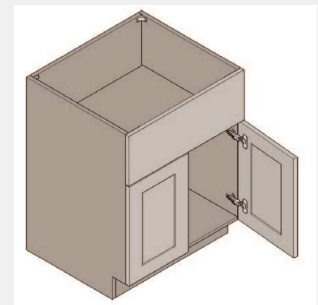

IO-FSB39

Double Door Farm Sink Base Cabinet-39Wx34Hx24D

$1196

BUY