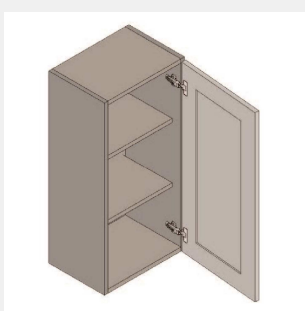

\$313.95

BUY

TB-W0927

Single Door Wall Cabinet -
1 Shelf-9Wx27Hx13D

\$347.3

BUY

TB-W0930

Single Door Wall Cabinet
- Two
Shelves-9Wx30Hx12D