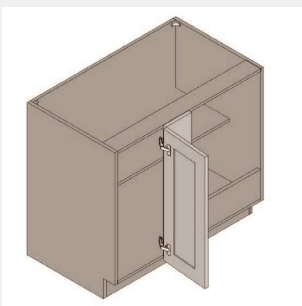

IO-BCB39-L

Single Door Blind Corner Base Cabinet - 1 Shelf-39Wx34Hx24D

$1202.9

BUY