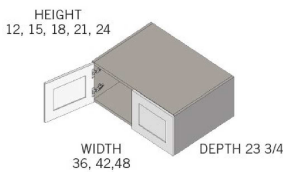

\$749.8

BUY

TB-RW3615

Double Door Refrigerator Wall Cabinet- No Shelves-36Wx15Hx24D

\$790.05

BUY

TB-RW361824

Double Door Refrigerator Wall Cabinet - No Shelves-36Wx18Hx24D