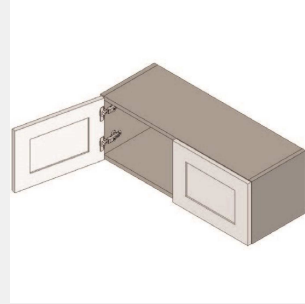

\$853.3

BUY

TB-W2412-2

Double Door Wall Cabinet - No Shelves-24Wx12Hx13D

\$401.35

BUY

TB-W2412-S

Single Door Wall Cabinet - No Shelves-24Wx12Hx13D