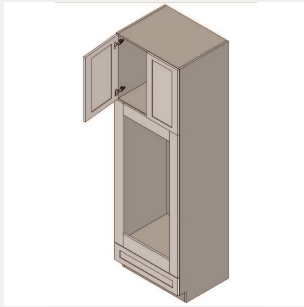

TB-OCD3396

Double Oven Cabinet - No Shelves-33Wx96Hx24D

$3446.55

BUY