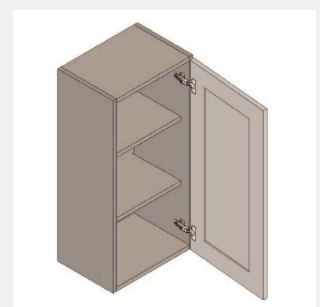

TB-W1230

Single Door Wall Cabinet
- Two
Shelves-12Wx30Hx12

$455.4

BUY