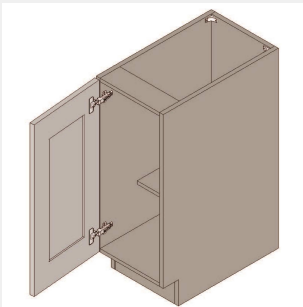

\$1355.85

BUY

TB-DB36-3

Three Drawer Base Cabinet-36Wx34Hx24D

\$1378.85

BUY

TB-FH-B06

Single Full Height Door Base Cabinet-1 Shelf-6Wx34Hx24D