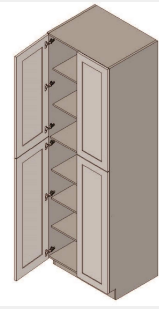

IO-UC3696

**Double Door Tall Utility
Cabinet 5
Shelves-36Wx96Hx24D**

$4531

BUY