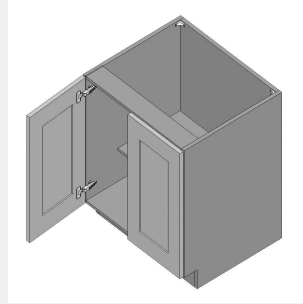

BUY

IO-FH-B33

**Double Full Height Door
Base Cabinet - 1
Shelf-33Wx34Hx24D**

\$1094.8

BUY

IO-FH-B30

**Double Full Height Door
Base Cabinet- 1
Shelf-30Wx34Hx24D**

\$1022.35