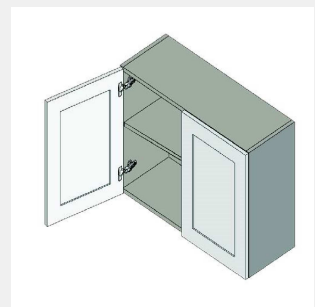

\$694.6

BUY

TB-W3324

Double Door Wall Cabinet - 1 Shelf-33Wx24Hx13D

\$737.15

BUY

TB-W3327

Double Door Wall Cabinet - 1 Shelf-33Wx27Hx13D