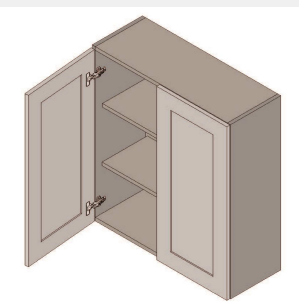

\$838.35

BUY

TB-W3033

Double Door Wall Cabinet - 2 Shelves-30Wx33Hx12

\$909.65

BUY

TB-W3036

Double Door Wall Cabinet- 2 shelves - 30W x 36H x 12D