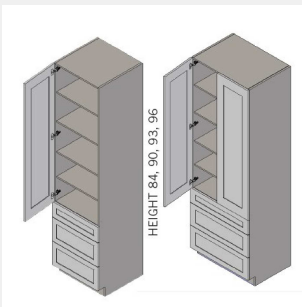

IO-UTD242496-S

Single Door Tall Utility
Cabinet with Drawer Base
- 4 Shelves-24Wx96Hx24D

$3607.55

BUY