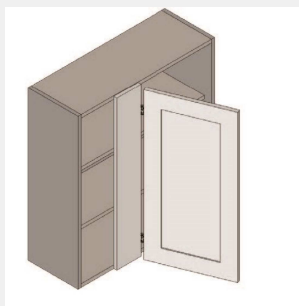

\$1074.1

BUY

IO-WBC3336

**Single Door Blind Corner
Wall Cabinet - 2
Shelves-33Wx36Hx12D**

\$1270.75

BUY

IO-WBC3036

**Single Door Blind Corner
Cabinet - 2
Shelves-30Wx36Hx12D**