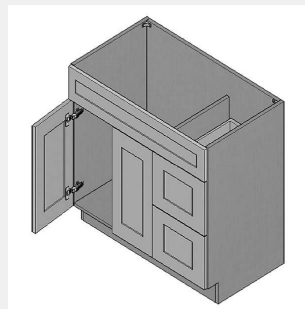

IO-CVSB39

Combo Vanity Sink Bases
Full Height Double Door
Two Drawer (Fixed top
drawer front) - No
Shelves-39Wx34Hx21D

$1860.7

BUY