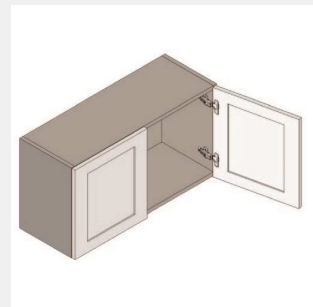

IO-W2415-2

Double Door Wall Cabinet - No Shelves-24Wx15Hx13D

$426.65

BUY