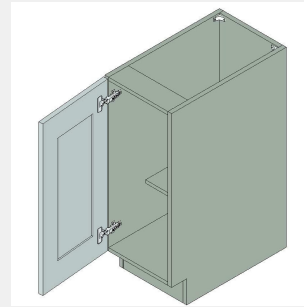

\$468.05

BUY

TB-FHVB09

Vanity Base Full Height
Single Door - 1
Shelf-9Wx34Hx21D

\$520.95

BUY

TB-FHVB12

Vanity Base Full Height
Single Door - 1
Shelf-12Wx34Hx21D