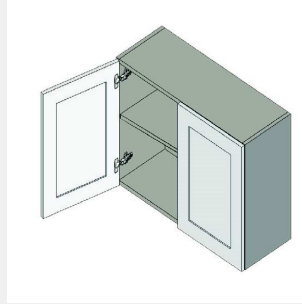

TB-W3021

Double Door Bridge Wall Cabinet - no shelves - 30Wx21Hx12D

$606.05

BUY