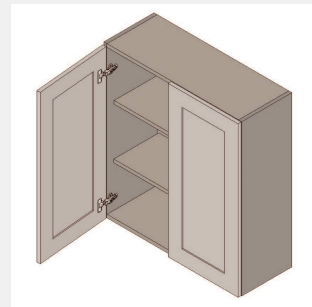

IO-W3036

Double Door Wall Cabinet-
2 shelves - 30W x 36H x 12D

$980.95

BUY