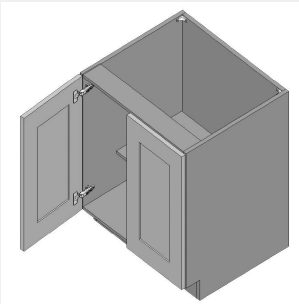

\$1094.8

BUY

TB-FHVB36

Vanity Base Full Height
Door Double Door - 1
Shelf-36Wx34Hx21D

\$1148.85

BUY

TB-FSB30

Double Door Farm Sink
Base
Cabinet-30Wx34Hx24D