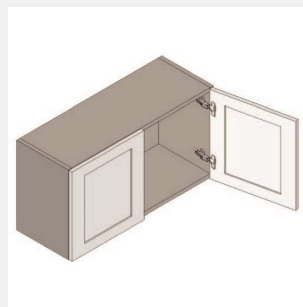

TB-W3618

**Double Door Bridge Wall
Cabinet - 36W x 12D x
18H**

$656.65

BUY