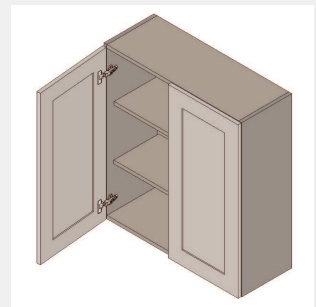

TB-W3033

Double Door Wall Cabinet - 2 Shelves-30Wx33Hx12

$909.65

BUY