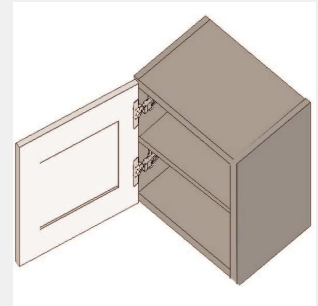

\$386.4

BUY

IO-W0927

Single Door Wall Cabinet -
1 Shelf-9Wx27Hx13D

\$347.3

BUY

IO-W0627

Single Door Wall Cabinet -
One Shelf-6Wx27Hx13D