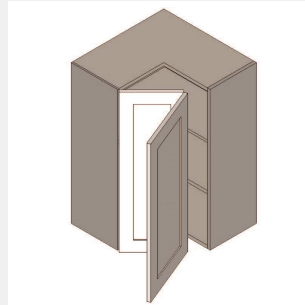

IO-WEZR2436

Wall Easy Reach Cabinet - 2 Shelves-24Wx36Hx12D

$1152.3

BUY