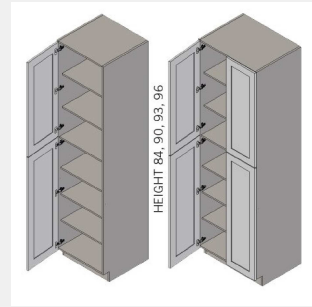

TB-UC2484-2

Double Door Tall Utility Cabinet - 4 Shelves-24Wx84Hx24D

$2219.5

BUY