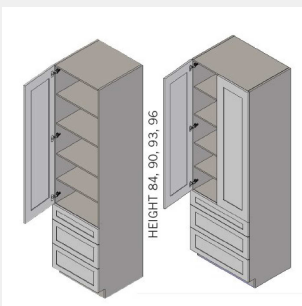

IO-UTD242493-S

Single Tall Door Utility
Cabinet with Drawer
Base-3
Shelves-24Wx93Hx24D

\$3582.25

BUY

IO-UTD242490-S

Single Door Tall Utility
Cabinet with Drawer Base
- 3 Shelves-24Wx90Hx24D

\$3555.8

BUY