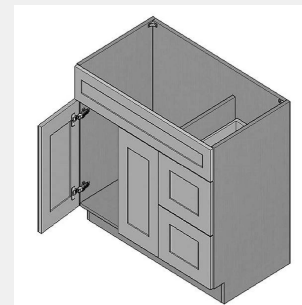

TB-CVSB48

Combo Vanity Sink Bases
Full Height Double Door
Two Drawer (Fixed top
drawer front) - No
Shelves-48Wx34Hx21D

$1980.3

BUY