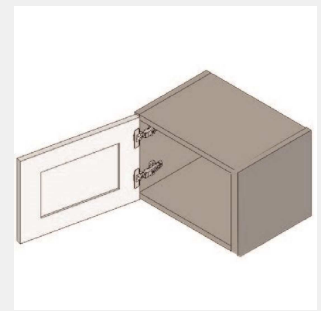

\$277.15

BUY

TB-W0915

Single Door Wall Cabinet -
No Shelves-9Wx15Hx13D

\$292.1

BUY

TB-W0918

Single Door Wall Cabinet -
No Shelves-9Wx18Hx13D