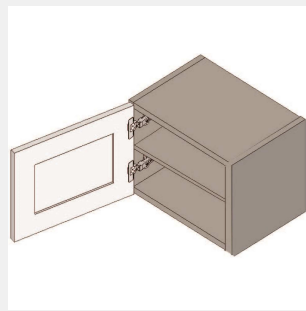

\$274.85

BUY

TB-W0618

Single Door Wall Cabinet -
No Shelves-6Wx18Hx13D

\$278.3

BUY

TB-W0621

Single Door Wall Cabinet -
One Shelf-6Wx21Hx13D