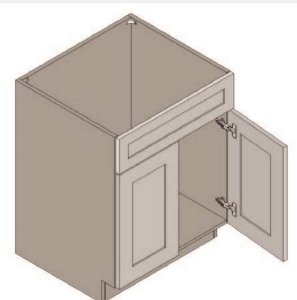

\$934.92

BUY

TB-SB33

Double Door Sink Base Cabinet - 1 Drawer - 33WX34HX24D

\$1055.7

BUY

TB-SB36

Sink Double Door Base Cabinet- 2 Drawer Fronts - 36W x 34H x 24D