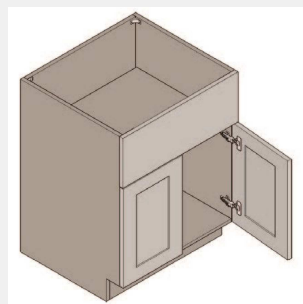

IO-FSB33

Farm Sink Base Cabinet-33Wx34Hx24D

$1071.8

BUY