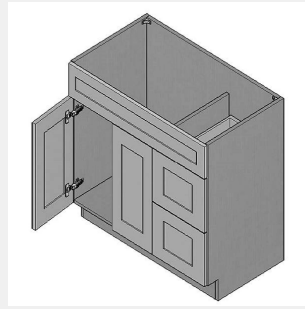

IO-Sample Door

Iron Ore Sample Door

\$46.5

BUY

IO-CVSB48

Combo Vanity Sink Bases
Full Height Double Door
Two Drawer (Fixed top
drawer front) - No
Shelves-48Wx34Hx21D

\$1980.3

BUY