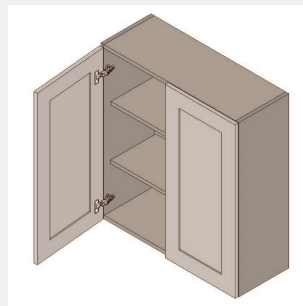

\$312.8

BUY

IO-W4230

Double Door Wall Cabinet
- 2 shelves - 42Wx 12Dx
30H

\$1146.55

BUY

IO-W3930

Double Door Wall Cabinet
- 2 Shelves-39Wx30Hx13D