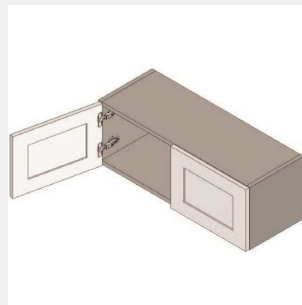

TB-W3912

**Double Door -Wall Cabinet
- No
Shelves-39Wx12Hx13D**

$565.8

BUY