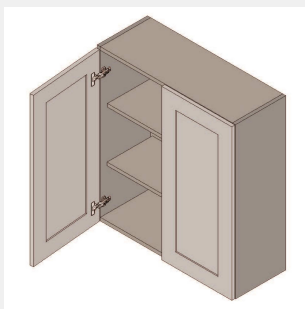

TB-W3936

**Double Door Wall Cabinet
- 2 Shelves-39Wx36Hx13D**

$1260.4

BUY