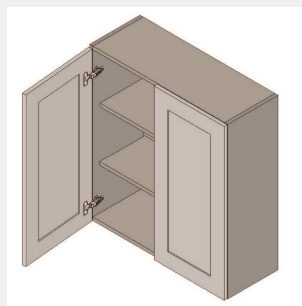

TB-W3039

Double Door Wall Cabinet - 3 Shelves-30Wx39Hx13D

$1062.6

BUY