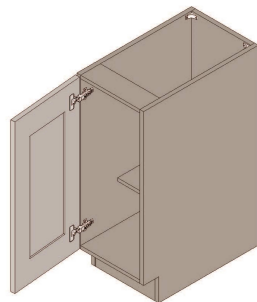

TB-FH-B24-S

Full Height Single Door
Base Cabinet - 1
Shelf-24Wx34Hx24D

$905.05

BUY