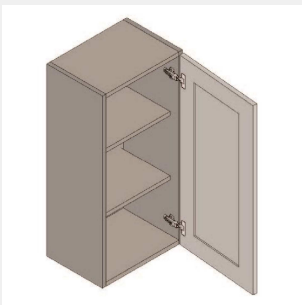

IO-W0921

Single Door Wall Cabinet -
1 Shelf-9Wx21Hx13D

$294.4

BUY