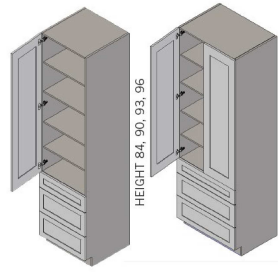

TB-UTD242484-2

Double Door Tall Utility Cabinet with Drawer Base- 3 Shelves-24Wx84Hx24D

$3409.75

BUY