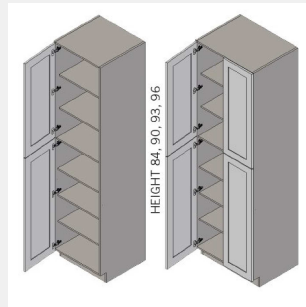

\$2365.55

BUY

TB-UC2493-2

Double Door Tall-Utility Cabinet - 4 Shelves-24Wx93Hx24D

\$2474.8

BUY

TB-UC2493-5

Single Door Tall Utility Cabinet - 4 Shelves-24Wx93Hx24D