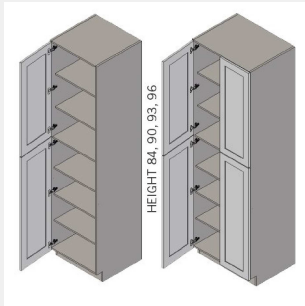

\$2381.65

BUY

TB-UC2484-2

Double Door Tall Utility Cabinet - 4 Shelves-24Wx84Hx24D

\$2219.5

BUY

TB-UC2484-5

Single Door Tall Utility Cabinet - 4 Shelves-24Wx84Hx24D