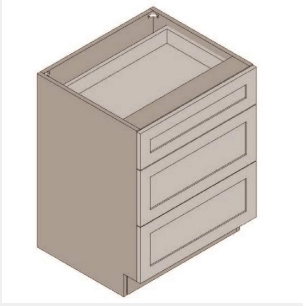

\$1190.25

BUY

TB-DB27-3

Three Drawer Base Cabinet-27Wx34Hx24D

\$1213.25

BUY

TB-DB30-2

Two Drawer Base Cabinet-30Wx34Hx24D