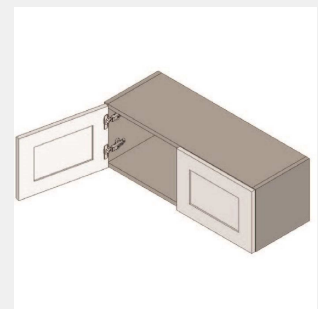

IO-W3612

**Double Door Wall Cabinet-
No Shelves-36Wx12Hx12D**

$504.85

BUY