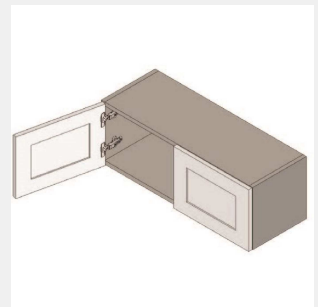

TB-W2712

Double Door Wall Cabinet - No Shelves-27Wx12Hx13D

$445.05

BUY