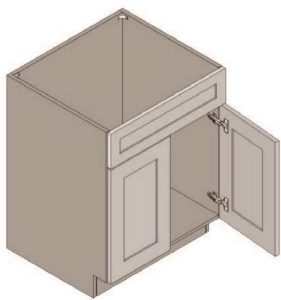

TB-SB24-2

Double Door Sink Base Cabinet- No Shelves - 24Wx34Hx24D

$831.45

BUY