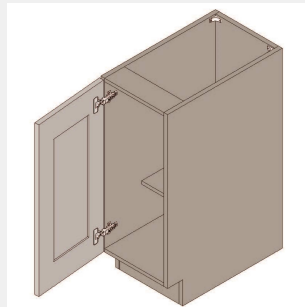

TB-FH-B09

Single Full Height Door Base Cabinet - 1 Shelf-9Wx34Hx24D

$520.95

BUY