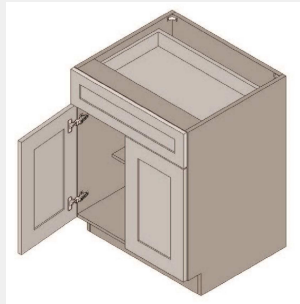

TB-B36

**Double Door Base
Cabinet- 1 Drawer - 36W
x 24D x 30.25H**

$1133.9

BUY