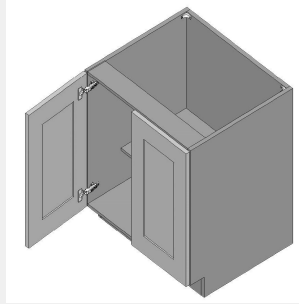

TB-FHVB36

Vanity Base Full Height
Door Double Door - 1
Shelf-36Wx34Hx21D

$1148.85

BUY