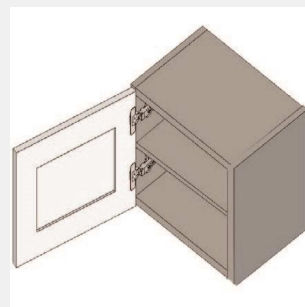

TB-W2127

Single Door Wall Cabinet -
1 Shelf-21Wx27Hx13D

$531.3

BUY