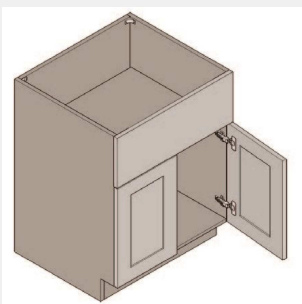

BUY

IO-FSB39

Double Door Farm Sink Base Cabinet-39Wx34Hx24D

\$1196

BUY

IO-FSB36

Double Door Farm Sink Base Cabinet-36Wx34Hx24D

\$1133.9