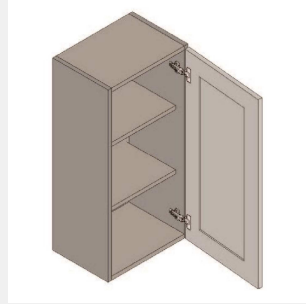

TB-W1236

Single Door Wall Cabinet
with 2 shelves
-12Wx36Hx12D

$533.6

BUY