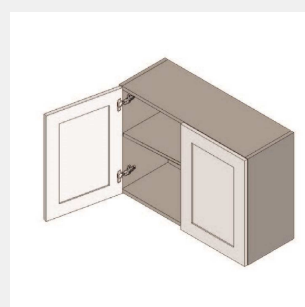

TB-W2421-2

Double Door Wall Cabinet - 1 Shelf-24Wx21Hx13D

$428.95

BUY