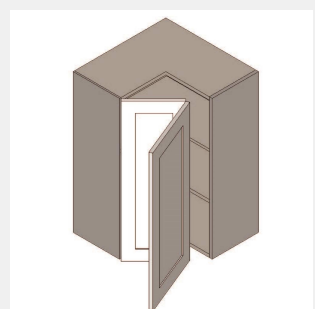

\$1407.6

BUY

TB-WEZR2430

Wall Easy Reach Cabinet - 2 Shelves-24Wx30Hx12D

\$1033.85

BUY

TB-WEZR2433

Wall Easy Reach Cabinet -
2 Shelves-24Wx33Hx12