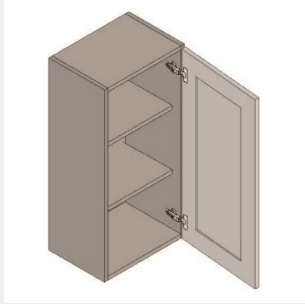

\$653.2

BUY

IO-W1536

Single Door Wall Cabinet
with 2 Adjustable Shelves
-15x36x12

\$593.4

BUY

IO-W1236

Single Door Wall Cabinet
with 2 shelves
-12Wx36Hx12D