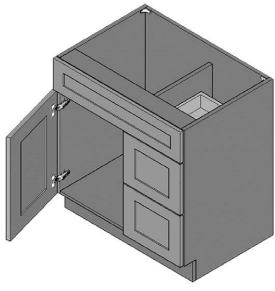

\$1781.35

BUY

IO-CVSB30

Combo Vanity Sink Bases
Full Height Single Door
Two Drawer (Fixed top
drawer front) - No
Shelves-30Wx34Hx21D

\$1691.65

BUY

IO-CVSB27

**Combo Vanity Sink Bases
Full Height Single Door
Two Drawer (Fixed top
drawer front) - No
Shelves-27Wx34Hx21D**