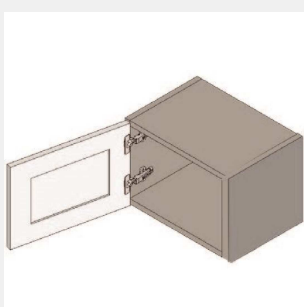

\$400.2

BUY

TB-W2418-2

Double Door Wall Cabinet- No Shelves-24Wx18Hx13D

\$424.35

BUY

TB-W2418-S

Single Door Wall Cabinet - No Shelves-24Wx18Hx13D