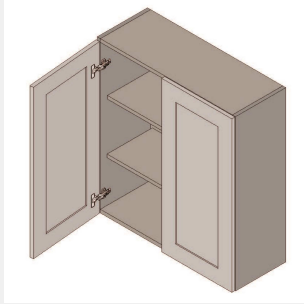

TB-W3633

**Double Door Wall Cabinet
- 2 Shelves-36Wx33Hx13D**

$1071.8

BUY