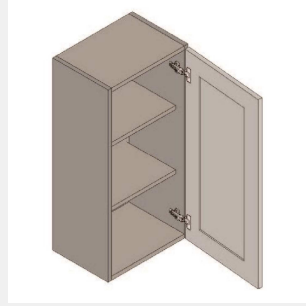

\$380.65

BUY

TB-W1527

Single Door Wall Cabinet -
1 Shelf-15Wx27Hx13D

\$434.7

BUY

TB-W1530

Single Door Wall Cabinet -
2 shelves -15Wx30Hx13D