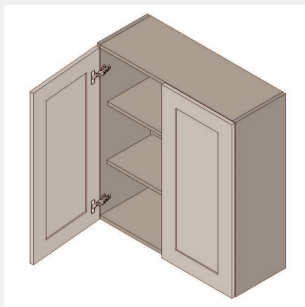

\$342.7

BUY

IO-W4233

Double Door Wall Cabinet-
Two
Shelves-42Wx33Hx12D

\$1263.85

BUY

IO-W3933

Double Door Wall Cabinet
- 2 Shelves-39Wx33Hx13D