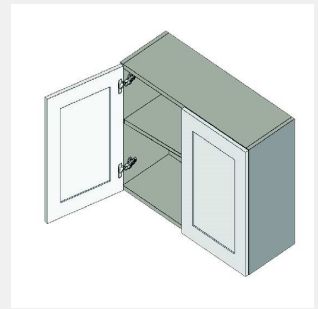

TB-W4227

**Double Door Wall Cabinet
- 1 Shelf-42Wx27Hx13D**

$1129.3

BUY