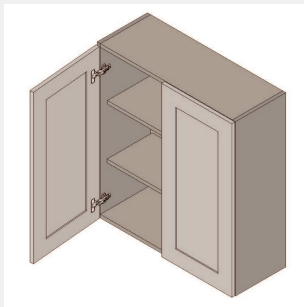

IO-W3636

Double Door Wall Cabinet
- 2 shelves 36W x 36H x 12D

$1155.75

BUY