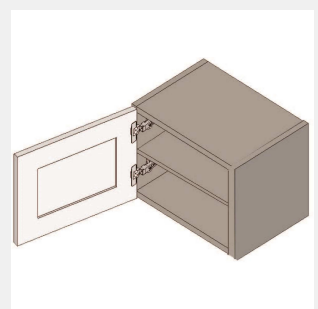

IO-W2121

**Single Door Wall Cabinet -
1 Shelf-21Wx21Hx13D**

$384.1

BUY