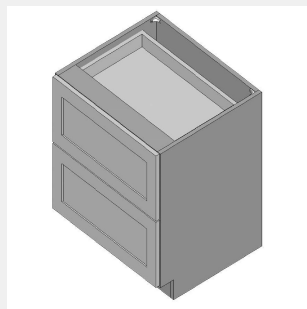

\$1106.3

BUY

TB-VDB21-3

Vanity Three Drawer Base Cabinets - No Shelves-21Wx34Hx21D

\$1129.3

BUY

TB-VDB24-2

Two Drawer Base Cabinet-24Wx34Hx24D