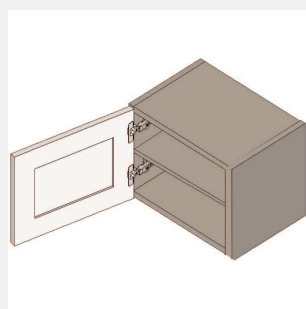

\$517.5

BUY

IO-W2421-2

**Double Door Wall Cabinet
- 1 Shelf-24Wx21Hx13D**

\$428.95

BUY

IO-W2421-S

**Single Door Wall Cabinet -
1 Shelf-24Wx21Hx13D**