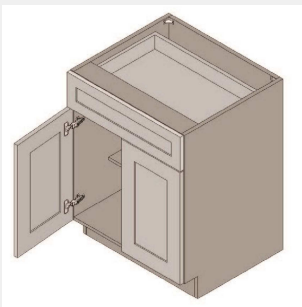

BUY

IO-FH-B06

**Single Full Height Door
Base Cabinet-1
Shelf-6Wx34Hx24D**

\$468.05

BUY

IO-B36

**Double Door Base
Cabinet- 1 Drawer - 36W
x 24D x 30.25H**

\$1133.9

BUY

IO-B33

**Double Door Base
Cabinet- 1 Drawer - 33W
x 24D x 34H**

\$1071.8

BUY

IO-B30

**Double Door Base Cabinet
- 1 Drawer - 1
Shelf-30Wx34Hx24D**

\$1017.75