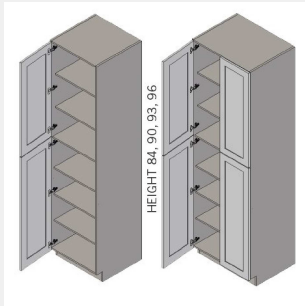

BUY

IO-UC2493-2

Double Door Tall-Utility Cabinet - 4 Shelves-24Wx93Hx24D

\$2474.8

BUY

IO-UC2490-2

Double Door Tall Utility Cabinet - 4 Shelves-24Wx90Hx24D

\$2448.35