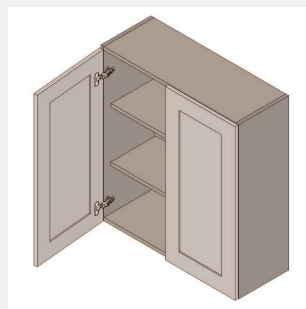

TB-W2736

**Double Door Wall Cabinet-
2 shelves - 27 x 36 x 12**

$921.15

BUY