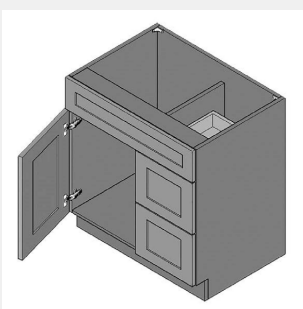

IO-CVSB36-S

Combo Vanity Sink Bases
Full Height Single Door
Two Drawer (Fixed top
drawer front) - No
Shelves-36Wx34Hx21D

$1833.1

BUY