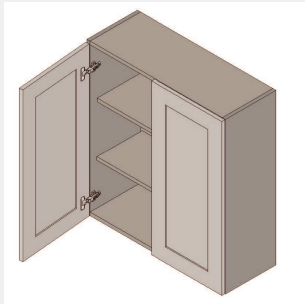

IO-W4239

Double Door Wall Cabinet
- 3 Shelves-42Wx39Hx13D

$1483.5

BUY