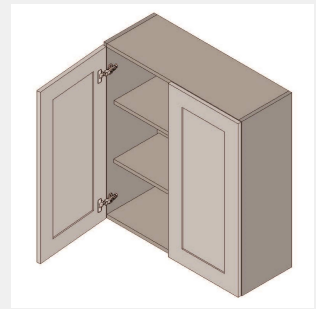

TB-W2730

**Double Door Wall Cabinet
- 2 shelves -
27Wx30Hx12D**

$786.6

BUY