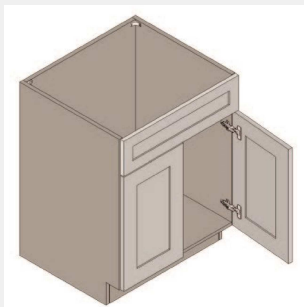

TB-VSB24-5

Double Door Vanity Sink Base Cabinet-24Wx34Hx21D

$918.85

BUY