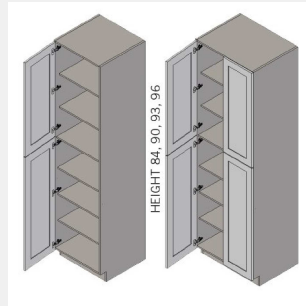

TB-UC2490-2

Double Door Tall Utility Cabinet - 4 Shelves-24Wx90Hx24D

$2448.35

BUY