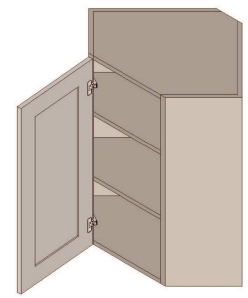

TB-AWC2715-15

Single Door Angle Wall Cabinet - No Shelves-27Wx15Hx15D

$518.65

BUY