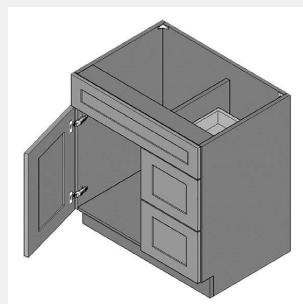

\$1551.35

BUY

TB-CVSB27

Combo Vanity Sink Bases
Full Height Single Door
Two Drawer (Fixed top
drawer front) - No
Shelves-27Wx34Hx21D

\$1620.35

BUY

TB-CVSB30

Combo Vanity Sink Bases
Full Height Single Door
Two Drawer (Fixed top
drawer front) - No
Shelves-30Wx34Hx21D