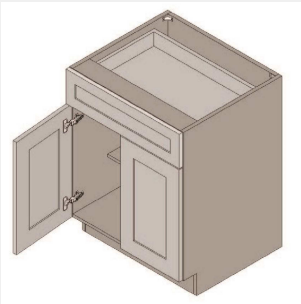

TB-B30

**Double Door Base Cabinet
- 1 Drawer - 1
Shelf-30Wx34Hx24D**

$1017.75

BUY