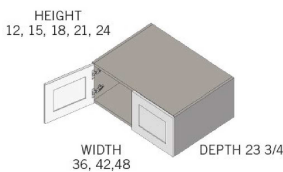

TB-RW4212

Double Door Refrigerator Wall Cabinet - No Shelves-42Wx12Hx24D

$790.05

BUY