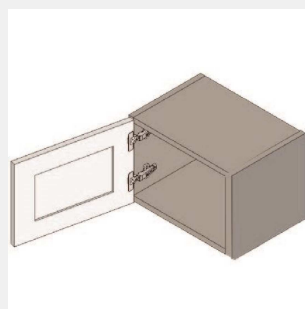

IO-W1512

Single Door Wall Cabinet - No Shelves-15Wx12Hx13D

$320.85

BUY