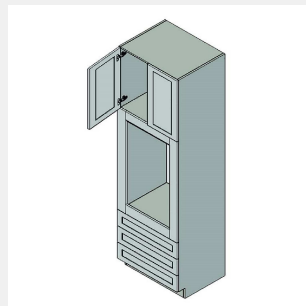

TB-OC2796

Tall Oven Cabinet With
Three Drawers - No
Shelves-27Wx96Hx24D

$2651.9

BUY