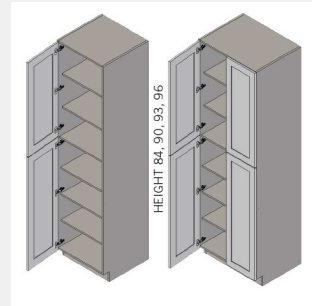

\$2136.7

BUY

TB-UC2490-2

Double Door Tall Utility Cabinet - 4 Shelves-24Wx90Hx24D

\$2448.35

BUY

TB-UC2490-5

Single Door Tall Utility Cabinet - 4 Shelves-24Wx90Hx24D