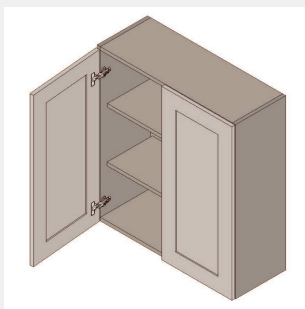

\$718.75

BUY

TB-W2730

**Double Door Wall Cabinet
- 2 shelves -
27Wx30Hx12D**

\$786.6

BUY

TB-W2733

**Double Door Wall Cabinet
- 2 Shelves-27Wx33Hx13D**