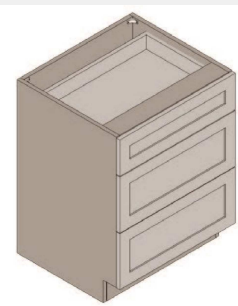

IO-VDB18-3

Vanity Two Drawer Base
Cabinets - No
Shelves-18Wx34Hx21D

$1017.75

BUY