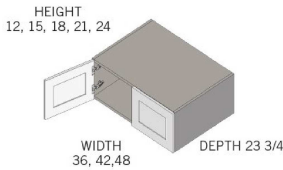

\$1067.2

BUY

TB-RW421824

Double Door Refrigerator Wall Cabinet - No Shelves-42Wx18Hx24D

\$1109.75

BUY

TB-RW422124

**Double Door Refrigerator
Wall Cabinet - One
Shelf-42Wx21Hx24D**