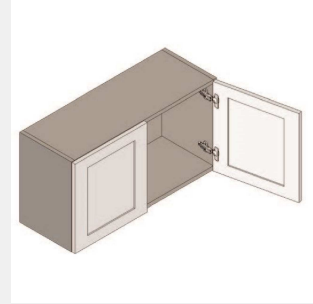

\$657.8

BUY

IO-W3615

Double Door Bridge Wall Cabinet- No shelves - 36Wx15Hx12D

\$564.65

BUY

IO-W3315

Double Door Bridge Wall Cabinet - No shelves - 33W x 27D x 15H