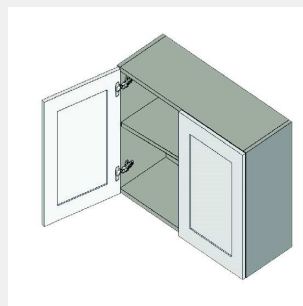

TB-W3627

**Double Door Wall Cabinet
- 1 Shelf-36Wx27Hx13D**

$903.9

BUY