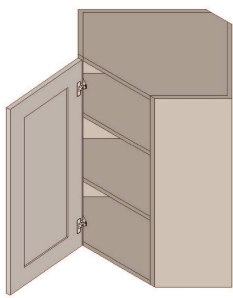

\$408.25

BUY

TB-AWC2715-15

Single Door Angle Wall Cabinet - No Shelves-27Wx15Hx15D

\$518.65

BUY

TB-AWC2718-15

Single Door Angle Wall Cabinet - No Shelves-27Wx18Hx15D