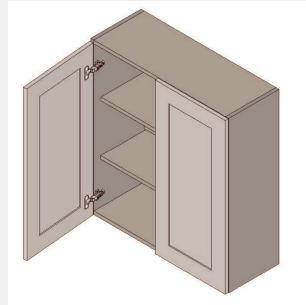

IO-W3039

Double Door Wall Cabinet
- 3 Shelves-30Wx39Hx13D

$1062.6

BUY