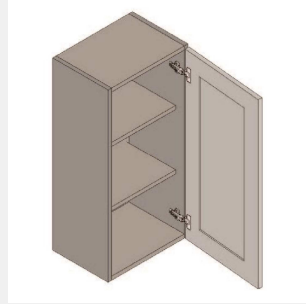

IO-W2133

Single Door-Wall Cabinet -
2 Shelves-21Wx33Hx13D

$678.5

BUY