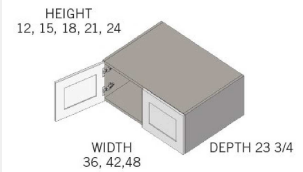

TB-RW3615

Double Door Refrigerator Wall Cabinet- No Shelves-36Wx15Hx24D

$790.05

BUY