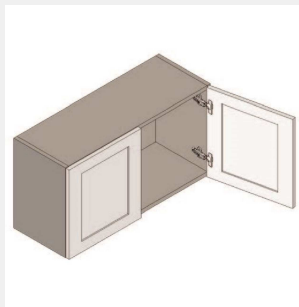

\$537.05

BUY

IO-W3015

Double Door Bridge Wall Cabinet - no shelves - 30W x 12D x 15H

\$509.45

BUY

IO-W2715

Double Door Wall Cabinet - No Shelves-27Wx15Hx13D