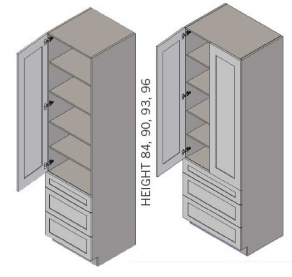

\$2596.7

BUY

TB-UTD242484-2

Double Door Tall Utility Cabinet with Drawer Base- 3 Shelves-24Wx84Hx24D

\$3409.75

BUY

TB-UTD242484-S

Single Tall Door Utility Cabinet with drawer base -3 Shelves-24Wx84Hx24D