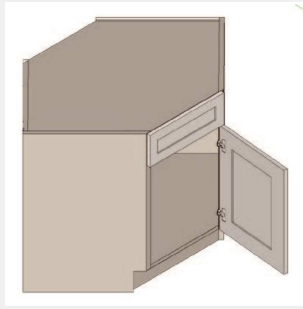

\$468.05

BUY

TB-Sample Door

Tricorn Black Sample Door

\$46.5

BUY

TB-ASB36

Single Door Angle Sink Base Cabinet with 1 False Drawer - 33Wx34Hx24D