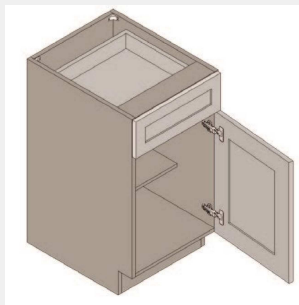

\$648.6

BUY

TB-VB18

Single Door Vanity Base Cabinet - 1 Shelf-18Wx34Hx21D

\$710.7

BUY

TB-VB21

Single Door Vanity Base Cabinet - 1 Shelf-21Wx34Hx21D