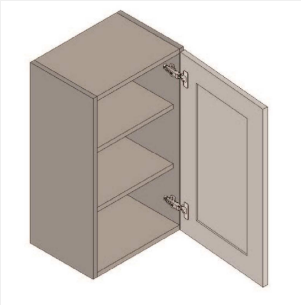

\$1074.1

BUY

IO-W2442-2

Double Door Wall Cabinet
- 3 Shelves-24Wx42Hx12D

\$979.8

BUY

IO-W2442-S

Single Door Wall Cabinet -
3 Shelves-24Wx42Hx12D