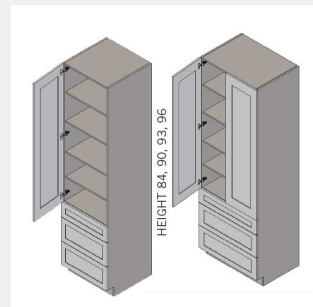

IO-UTD242490-S

Single Door Tall Utility
Cabinet with Drawer Base
- 3 Shelves-24Wx90Hx24D

$3555.8

BUY