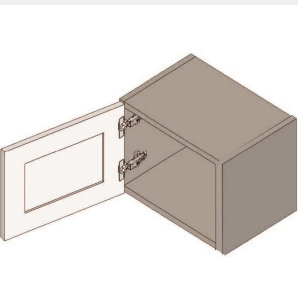

\$481.85

BUY

IO-W2415-2

Double Door Wall Cabinet - No Shelves-24Wx15Hx13D

\$426.65

BUY

IO-W2415-S

Single Door Wall Cabinet - No Shelves-24Wx15Hx13D