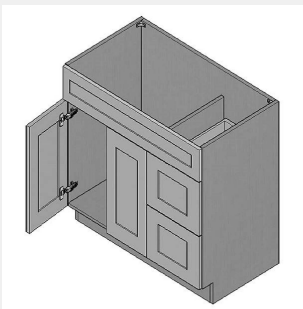

IO-CVSB42

Combo Vanity Sink Bases
Full Height Double Door
Two Drawer (Fixed top
drawer front) - No
Shelves-42Wx34Hx21D

$1888.3

BUY