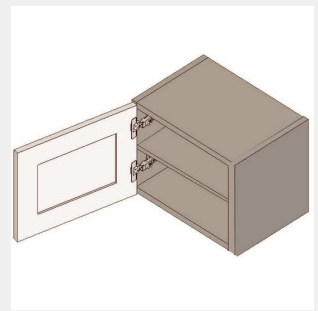

TB-W0624

Single Door Wall Cabinet -
One Shelf-6Wx24Hx13D

$282.9

BUY