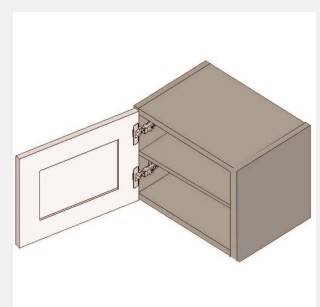

\$410.55

BUY

TB-W2421-2

Double Door Wall Cabinet - 1 Shelf-24Wx21Hx13D

\$428.95

BUY

TB-W2421-S

Single Door Wall Cabinet - 1 Shelf-24Wx21Hx13D