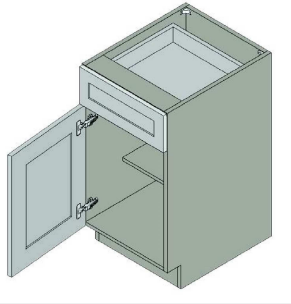

\$956.8

BUY

TB-VB30

Double Door Vanity Base Cabinet - 1 Shelf-30Wx34Hx21D

\$1017.75

BUY

TB-VB33

Double Door Vanity Base Cabinet - 1 Shelf-33Wx34Hx21D