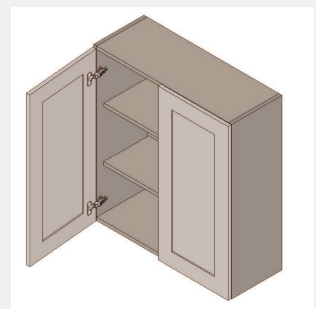

\$854.45

BUY

TB-W2736

**Double Door Wall Cabinet-
2 shelves - 27 x 36 x 12**

\$921.15

BUY

TB-W2739

**Double Door Wall Cabinet
- 2 Shelves-27Wx39Hx13D**