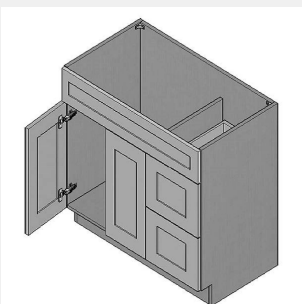

\$1920.5

BUY

TB-CVSB48

Combo Vanity Sink Bases
Full Height Double Door
Two Drawer (Fixed top
drawer front) - No
Shelves-48Wx34Hx21D

\$1980.3

BUY

TB-DB12-2

Two Drawer Base
Cabinet-12Wx34Hx24D