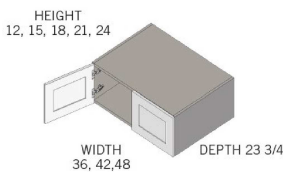

IO-RW421824

Double Door Refrigerator Wall Cabinet - No Shelves-42Wx18Hx24D

$1109.75

BUY