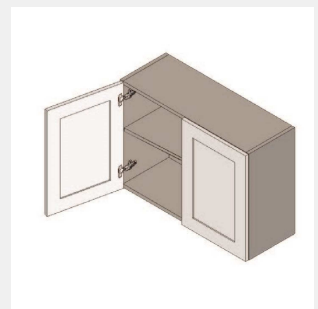

\$694.6

BUY

IO-W3021

**Double Door Bridge Wall
Cabinet - no shelves -
30Wx21Hx12D**

\$606.05

BUY

IO-W2721

**Double Door Wall Cabinet
- 1 Shelf-27Wx21Hx13D**