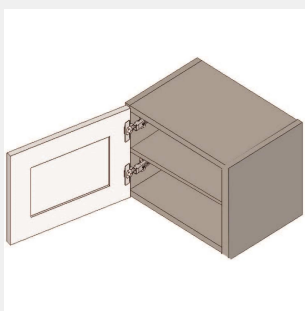

TB-W0921

Single Door Wall Cabinet -
1 Shelf-9Wx21Hx13D

$294.4

BUY