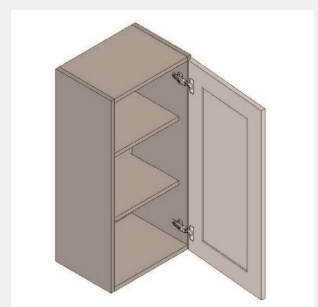

IO-W0924

Single Door Wall Cabinet - 1 Shelf-9Wx24Hx13D

$313.95

BUY