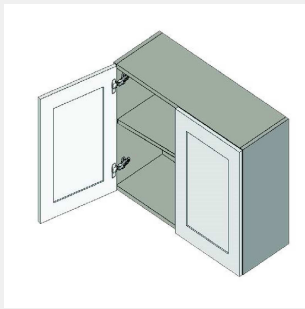

TB-W2724

**Double Door Wall Cabinet
- 1 Shelf-27Wx24Hx13D**

$594.55

BUY