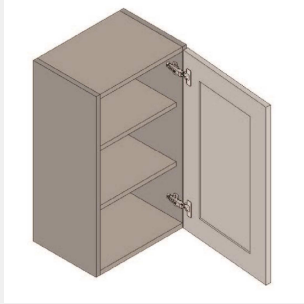

TB-W0939

Single Door Wall Cabinet -
3 Shelves-9Wx39Hx13D

$484.15

BUY