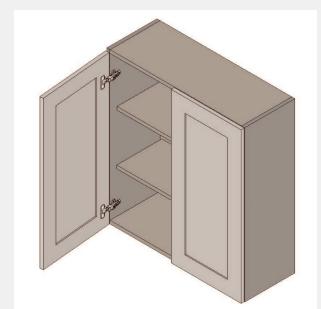

TB-W2436-2

**Double Door Wall Cabinet-
2 Shelves-24Wx36Hx12**

$839.5

BUY