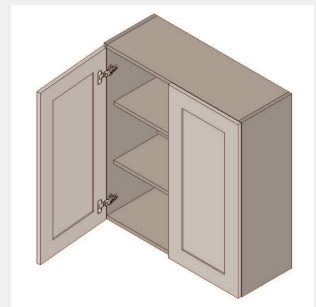

\$1166.1

BUY

IO-W3633

Double Door Wall Cabinet
- 2 Shelves-36Wx33Hx13D

\$1071.8

BUY

IO-W3333

Double Door Wall Cabinet
- 2 Shelves-33Wx33Hx12D