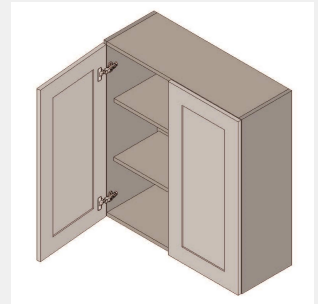

IO-W3639

Double Door Wall Cabinet
- 3 Shelves-36Wx39Hx13D

$1252.35

BUY