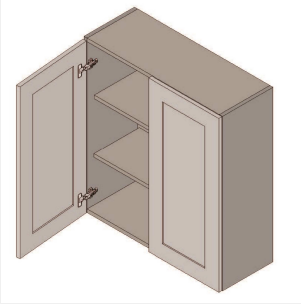

\$979.8

BUY

TB-W3336

Double Door Wall Cabinet- 2 shelves - 33W x 36H x 12D

\$1055.7

BUY

TB-W3339

**DoubleDoor Wall Cabinet -
3 Shelves-33Wx39Hx12D**