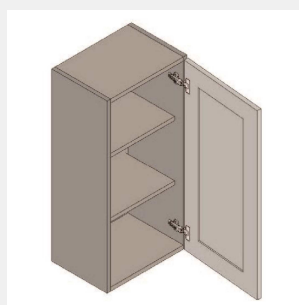

IO-W1530

**Single Door Wall Cabinet -
2 shelves -15Wx30Hx13D**

$507.15

BUY