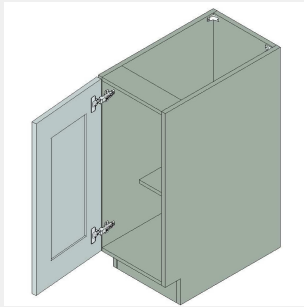

\$1094.8

BUY

TB-FH-B36

Double Full Height Door
Base Cabinet- 1
Shelf-36Wx34Hx24D

\$1148.85

BUY

TB-FHVB06

Vanity Base Full Height
Single Door - 1
Shelf-6Wx34Hx21D