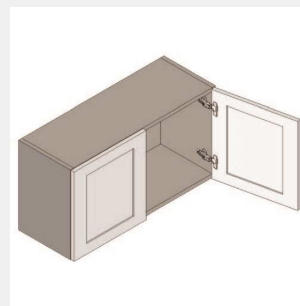

IO-W3012

**Double Door Wall Cabinet
- 30xW12Hx12D**

$464.6

BUY