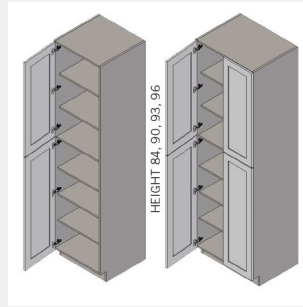

\$2624.3**BUY**

IO-UC3084

Double Door Tall Utility Cabinet - 4 Shelves-30Wx84Hx24D

\$2451.8

BUY

IO-UC2496-2

Double Door Tall Utility Cabinet - 4 Shelves-24Wx96Hx24D

\$2500.1