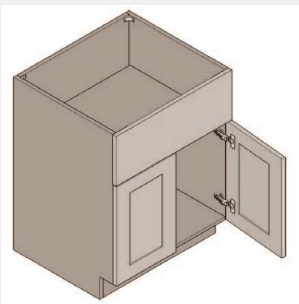

\$1133.9

BUY

TB-FSB39

Double Door Farm Sink
Base
Cabinet-39Wx34Hx24D

\$1196

BUY

TB-LS33

Easy Reach Base Cabinet
(Lazy Susan) with bi-fold
door 33WX34HX24D