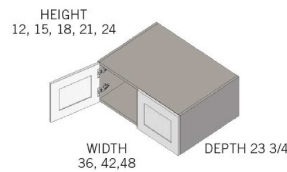

TB-RW362124

Double Door Refrigerator Wall Cabinet- One Shelf-36Wx21Hx24D

$1016.6

BUY