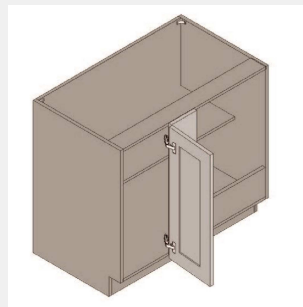

IO-BCB42-L

Single Door Blind Corner Base Cabinet - 1 Shelf-42Wx34Hx24D

$1290.3

BUY