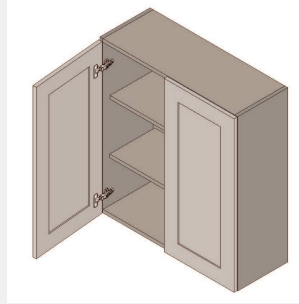

IO-W3030

**Double Door Wall Cabinet
- 2 shelves -
30Wx30Hx12D**

$838.35

BUY