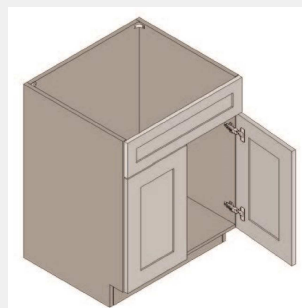

IO-VSB30

Double Door Vanity Sink
Base-30Wx34Hx21D

$934.92

BUY