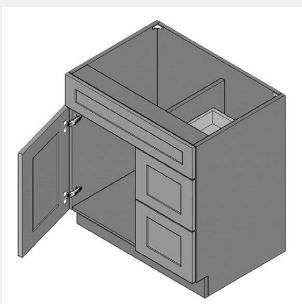

TB-CVSB27

Combo Vanity Sink Bases
Full Height Single Door
Two Drawer (Fixed top
drawer front) - No
Shelves-27Wx34Hx21D

$1620.35

BUY