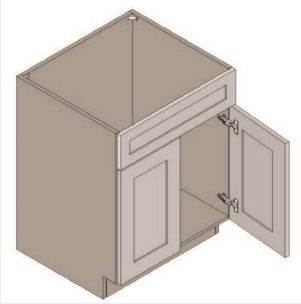

BUY

13

Iron Ore

IO-SB42

Double Door Sink Base Cabinet-42 x 34 x 24

\$1243.15

BUY

IO-SB39