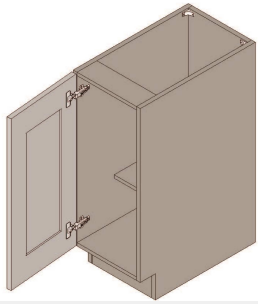

TB-FH-B15

Single Door Full Height
Base Cabinet - 1
Shelf-15Wx34Hx24D

$692.3

BUY