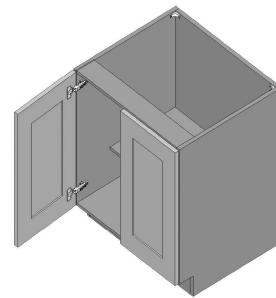

\$1620.35**BUY**

IO-CVSB24

**Combo Vanity Sink Bases
Full Height Single Door
Two Drawer (Fixed top
drawer front) - No
Shelves-24Wx34Hx21D**

\$1551.35**BUY**

IO-FHVB36

**Vanity Base Full Height
Door Double Door - 1
Shelf-36Wx34Hx21D**

\$1148.85**BUY**

IO-FHVB33

**Vanity Base Full Height
Door Double Door - 1
Shelf-33Wx34Hx21D**

\$1094.8**BUY**

IO-FHVB30

**Vanity Base Full Height
Door Double Door - 1
Shelf-30Wx34Hx21D**

\$1022.35**BUY**

IO-FHVB27