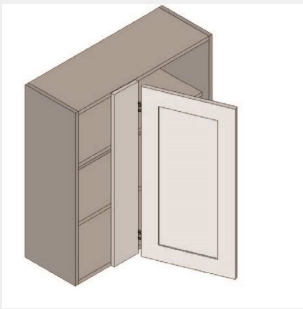

\$1152.3

BUY

IO-WBC2736

**Single Door Blind Corner
Wall Cabinet - 2
Shelves-27Wx36Hx12D**

\$985.55

BUY

IO-WBC3330

Single Door Blind Corner Cabinet - 2 Shelves-33Wx30Hx12