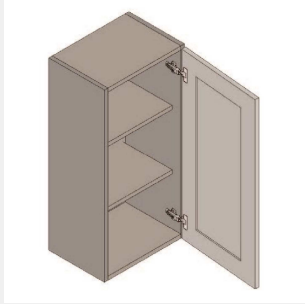

\$386.4

BUY

TB-W1230

Single Door Wall Cabinet
- Two
Shelves-12Wx30Hx12

\$455.4

BUY

TB-W1233

Single Door Wall Cabinet -
2 Shelves-12Wx33Hx13D