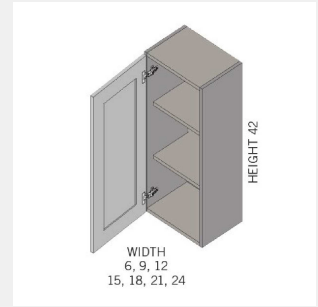

IO-W0942

Wall Cabinet Single Door - Three Shelves- 9Wx42Hx12D

$520.95

BUY