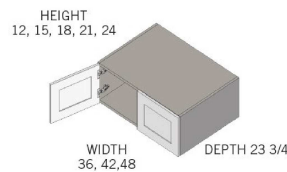

\$999.35

BUY

TB-RW4212

Double Door Refrigerator Wall Cabinet - No Shelves-42Wx12Hx24D

\$790.05

BUY

TB-RW421524

Double Door Refrigerator Wall Cabinet- 1 Shelf-42Wx15Hx24D