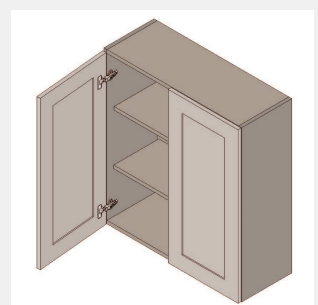

\$372.6

BUY

IO-W4236

Double Door Wall Cabinet
- 2 shelves - 24W x 12D x
36H

\$1381.15

BUY

IO-W3936

Double Door Wall Cabinet
- 2 Shelves-39Wx36Hx13D