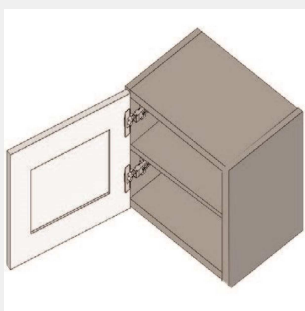

\$280.6

BUY

TB-W0624

Single Door Wall Cabinet -
One Shelf-6Wx24Hx13D

\$282.9

BUY

TB-W0627

Single Door Wall Cabinet -
One Shelf-6Wx27Hx13D