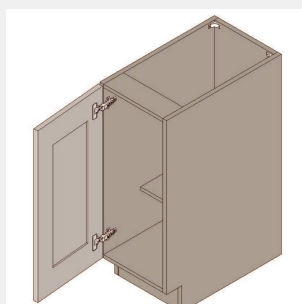

BUY

IO-FH-B24-S

**Full Height Single Door
Base Cabinet - 1
Shelf-24Wx34Hx24D**

\$905.05

BUY

IO-FH-B21

**Single Full Height Door
Base Cabinet - 1
Shelf-21Wx34Hx24D**

\$853.3