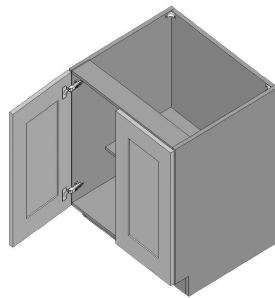

\$1620.35**BUY**

IO-CVSB24

**Combo Vanity Sink Bases
Full Height Single Door
Two Drawer (Fixed top
drawer front) - No
Shelves-24Wx34Hx21D**

\$1551.35**BUY**

IO-FHVB36

**Vanity Base Full Height
Door Double Door - 1
Shelf-36Wx34Hx21D**

\$1148.85**BUY**

IO-FHVB33

**Vanity Base Full Height
Door Double Door - 1
Shelf-33Wx34Hx21D**

\$1094.8**BUY**

IO-FHVB30

**Vanity Base Full Height
Door Double Door - 1
Shelf-30Wx34Hx21D**

\$1022.35**BUY**

IO-FHVB27