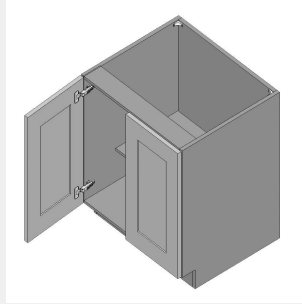

IO-FH-B27

**Double Full Height Door
Base Cabinet - 1
Shelf-27Wx34Hx24D**

$991.3

BUY