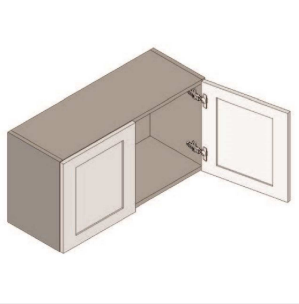

\$464.6

BUY

TB-W3015

**Double Door Bridge Wall
Cabinet - no shelves -
30W x 12D x 15H**

\$509.45

BUY

TB-W3018

Double Door Bridge Wall Cabinet - no shelves - 30W x 12D x 18H