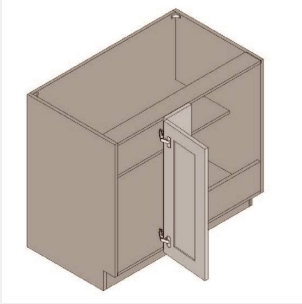

TB-BCB42-R

Single Door Blind Corner
Base Cabinet - 1
Shelf-42Wx34Hx24D

$1290.3

BUY