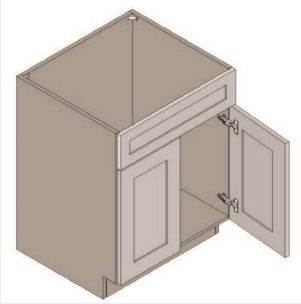

TB-SB39

Double Door Sink Base Cabinet-39Wx34Hx24D

$1179.9

BUY