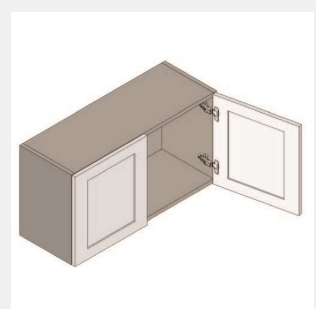

TB-W4218

**Double Door Wall Cabinet
- No
Shelves-42Wx18Hx13D**

$792.35

BUY