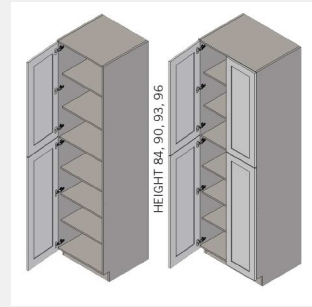

IO-UC2493-2

Double Door Tall-Utility Cabinet - 4 Shelves-24Wx93Hx24D

$2474.8

BUY