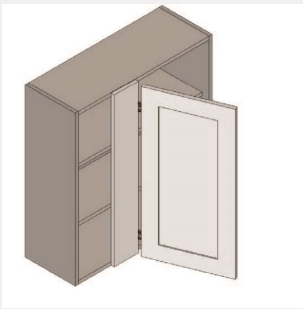

TB-WBC2736

Single Door Blind Corner Wall Cabinet - 2 Shelves-27Wx36Hx12D

$985.55

BUY