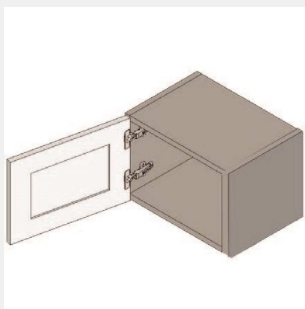

\$308.2

BUY

IO-W0915

Single Door Wall Cabinet -
No Shelves-9Wx15Hx13D

\$292.1

BUY

IO-W0615

Single Door Wall Cabinet -
No Shelves-6Wx15Hx13D