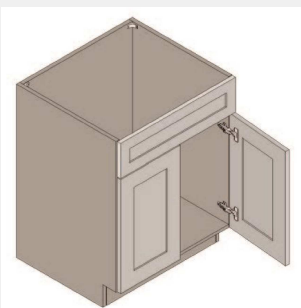

\$623.3

BUY

IO-FHVB09

Vanity Base Full Height
Single Door - 1
Shelf-9Wx34Hx21D

\$520.95

BUY

IO-FHVB06

Vanity Base Full Height
Single Door - 1
Shelf-6Wx34Hx21D

\$468.05

BUY

IO-VSB36

Double Door Vanity Sink
Base-1 Drawer -
36Wx34Hx21D

\$1116.65

BUY

IO-VSB33

Double Door-Vanity Sink
Base-33Wx34Hx21D