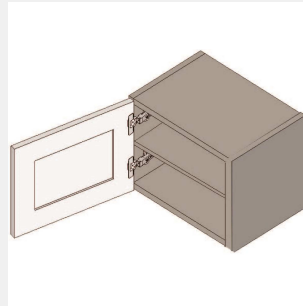

IO-W0927

Single Door Wall Cabinet -
1 Shelf-9Wx27Hx13D

$347.3

BUY