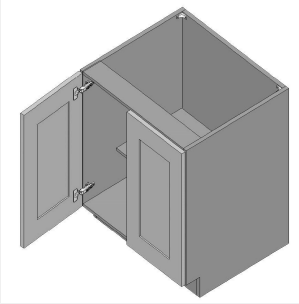

TB-FHVB30

Vanity Base Full Height
Door Double Door - 1
Shelf-30Wx34Hx21D

$1022.35

BUY