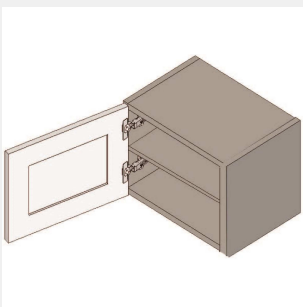

\$380.65

BUY

TB-W2121

Single Door Wall Cabinet -
1 Shelf-21Wx21Hx13D

\$384.1

BUY

TB-W2124

Single Door Wall Cabinet-
1 Shelf-21Wx24Hx13D