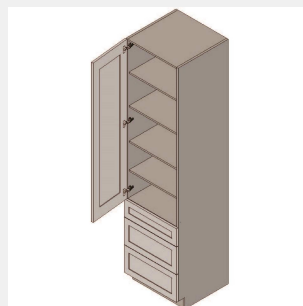

IO-UTD1296

Single Door Tall Utility
Cabinet with Drawer Base
- 4 Shelves-12Wx96Hx24D

$2596.7

BUY