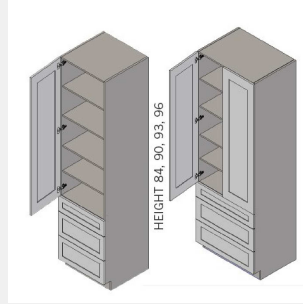

IO-UTD242490-2

Double Door Tall Utility
Cabinet with Drawer Base
- 3 Shelves-24Wx90Hx24D

$3638.6

BUY