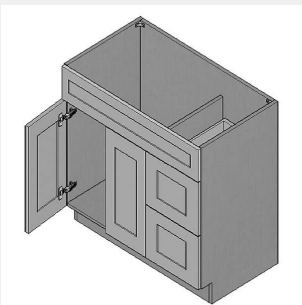

TB-CVSB42

Combo Vanity Sink Bases
Full Height Double Door
Two Drawer (Fixed top
drawer front) - No
Shelves-42Wx34Hx21D

$1888.3

BUY