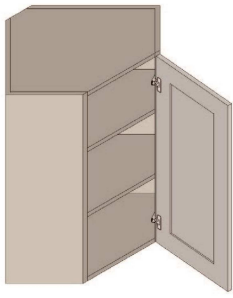

\$736

BUY

TB-AWC2427

Single Door Angle Wall Cabinet - 1 Shelf-24Wx27Hx13D

\$846.4

BUY

TB-AWC2430

Single Door Angle Wall Cabinet - 2 Shelves-24Wx30Hx12D