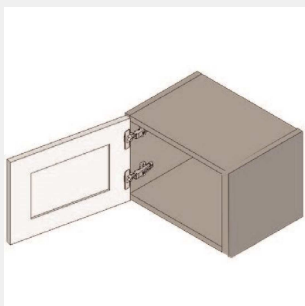

TB-W1812

Single Door-Wall Cabinet -
No Shelves-18Wx12Hx13D

$335.8

BUY