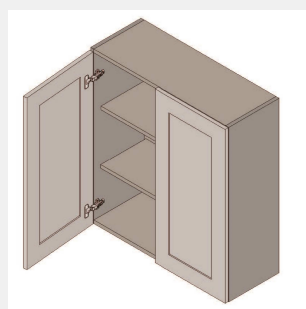

TB-W4242

**Double Door Wall Cabinet-
3 shelves - 42W x 12D x
42H**

$1585.85

BUY