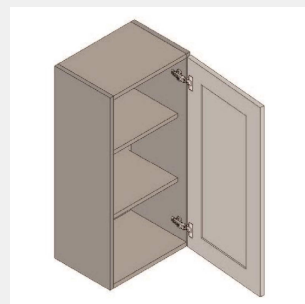

IO-W3624

Double Door Bridge Wall
Cabinet- 1 shelf - 36W x
12D x 24H

$808.45

BUY