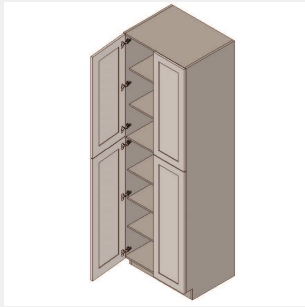

IO-UC3084

Double Door Tall Utility Cabinet - 4 Shelves-30Wx84Hx24D

$2451.8

BUY