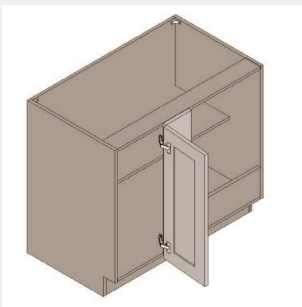

BUY

IO-BCB45-L

Single Door Blind Corner Base Cabinet - 1 Shelf-45Wx34Hx24D

\$1371.95

BUY

IO-BCB42-R

Single Door Blind Corner Base Cabinet - 1 Shelf-42Wx34Hx24D

\$1290.3