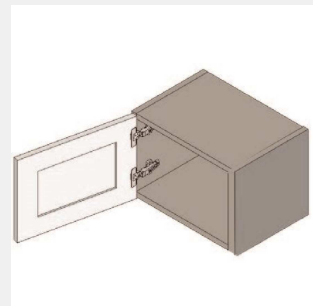

\$400.2

BUY

IO-W2115

Single Door Wall Cabinet - 21Wx15Hx12D

\$373.75

BUY

IO-W1815

Single Door Wall Cabinet - No Shelves-18Wx15Hx13D