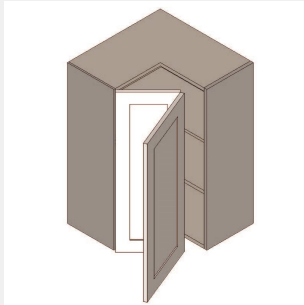

\$294.4

BUY

IO-WEZR2442

Wall Easy Reach Cabinet - 3 Shelves-24Wx42Hx12D

\$1469.7

BUY

IO-WEZR2439

Wall Easy Reach Cabinet - 3 Shelves-24Wx39Hx12