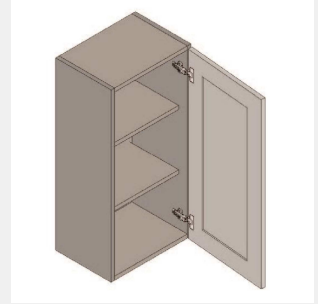

\$533.6

BUY

IO-W0936

Single Door Wall Cabinet -
Two Shelves-9Wx36Hx12

\$446.2

BUY

IO-W0636

Single Door Wall Cabinet -
2 Shelves-6Wx36Hx12D