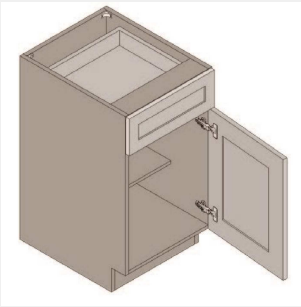

IO-B18

**Single Door Base Cabinet -
1 Drawer - 1
Shelf-18Wx34Hx24D**

$732.55

BUY