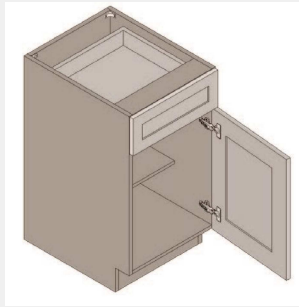

BUY

IO-B27

**Double Door One Drawer
Base Cabinet - 1
adjustable half depth
shelf -27Wx24Dx34H**

\$956.8

BUY

IO-B24-2

**Base Cabinet Double Door
- Single Drawer - 1
Shelf-24Wx34Hx24D**

\$844.1

BUY

IO-B18

**Single Door Base Cabinet -
1 Drawer - 1
Shelf-18Wx34Hx24D**

\$732.55

BUY

IO-B15

**Single Door Base Cabinet
With 1 Drawer
15Wx34Hx24D**

\$669.3

BUY

IO-B12

**Single Door Base Cabinet
with 1 Drawer 1 shelf -
12Wx 24Dx 34H**

\$593.4

BUY

IO-WBC3342

**DOUBLE DOOR BLIND CORNER
Wall Cabinet- 3 Shelves.
Door Sizes Are 14-7/8 ,
17-7/8 And 20-7/8
Respectively -
-33Wx42Hx12D**