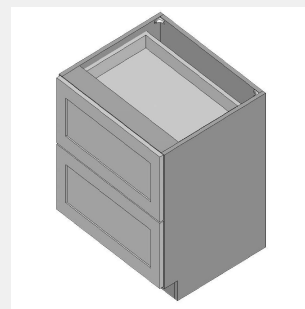

\$1190.25

BUY

TB-VDB27-3

Three Drawer Vanity Base Cabinets - No Shelves-27Wx34Hx21D

\$1213.25

BUY

TB-VDB30-2

Two Drawer Base Cabinet-30Wx34Hx24D