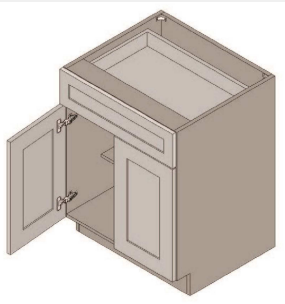

\$956.8

BUY

TB-B30

**Double Door Base Cabinet
- 1 Drawer - 1
Shelf-30Wx34Hx24D**

\$1017.75

BUY

TB-B33

**Double Door Base
Cabinet- 1 Drawer - 33W
x 24D x 34H**