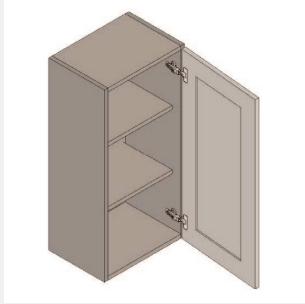

\$854.45

BUY

IO-W2433-2

Double Door Wall Cabinet
- 2 Shelves-24Wx33Hx12D

\$778.55

BUY

IO-W2433-S

Single Door Wall Cabinet -
2 Shelves-24Wx33Hx12D