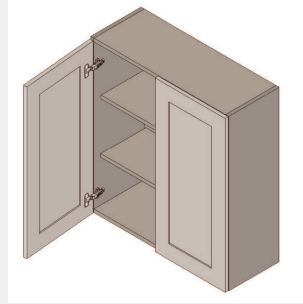

TB-W3342

**Double Door Wall Cabinet
- 3 Shelves-33Wx42Hx12D**

$1232.8

BUY