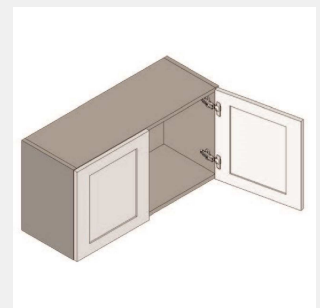

IO-W3018

Double Door Bridge Wall
Cabinet - no shelves -
30W x 12D x 18H

$546.25

BUY