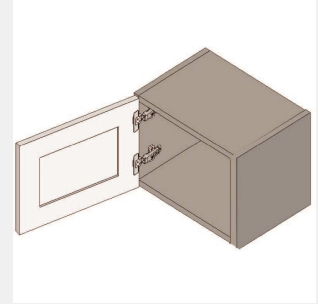

\$524.4

BUY

IO-W2418-2

Double Door Wall Cabinet- No Shelves-24Wx18Hx13D

\$424.35

BUY

IO-W2418-S

Single Door Wall Cabinet - No Shelves-24Wx18Hx13D