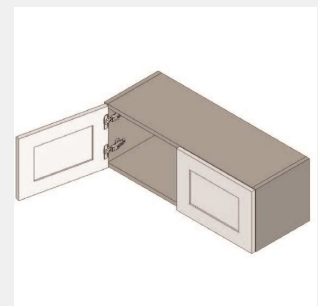

\$484.15

BUY

IO-W3012

**Double Door Wall Cabinet
- 30xW12Hx12D**

\$464.6

BUY

IO-W2712

**Double Door Wall Cabinet
- No
Shelves-27Wx12Hx13D**