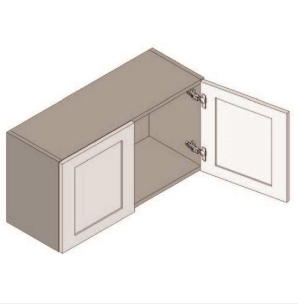

\$261.05

BUY

IO-W4215

Double Door Wall Cabinet - No Shelves-42Wx15Hx13D

\$762.45

BUY

IO-W3915

Double Door Wall Cabinet - No Shelves-39Wx15Hx13D