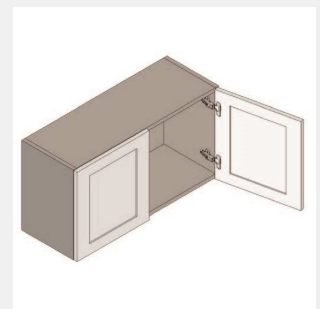

\$274.85

BUY

IO-W4218

Double Door Wall Cabinet
- No
Shelves-42Wx18Hx13D

\$792.35

BUY

IO-W3918

Double Door Wall Cabinet
- No
Shelves-39Wx18Hx13D