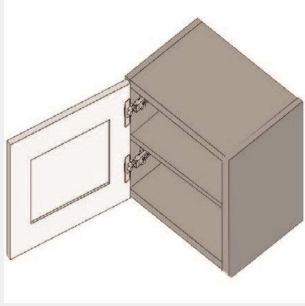

TB-W1527

Single Door Wall Cabinet -
1 Shelf-15Wx27Hx13D

$434.7

BUY