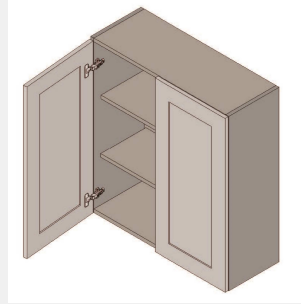

\$1465.1

BUY

IO-W3642

Double Door Wall Cabinet
- 3 shelves
-36Wx12Dx42H

\$1348.95

BUY

IO-W3342

Double Door Wall Cabinet
- 3 Shelves-33Wx42Hx13D