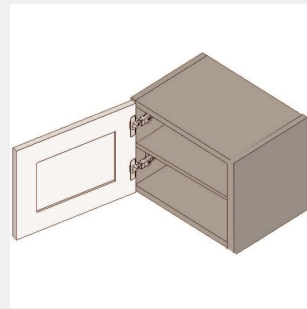

\$415.15

BUY

TB-W2424-2

**Double Door Wall Cabinet
- 24W x 24H x 12D**

\$522.1

BUY

TB-W2424-S

**Singel Door Wall Cabinet -
24W x 24H x 12D**