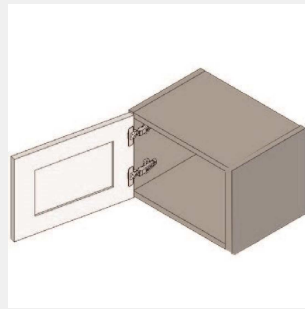

\$342.7

BUY

IO-W1515

Single Door Wall Cabinet
-15W x 15H x 13D

\$330.05

BUY

IO-W1215

Single Door Wall Cabinet -
12W x 15H x 13D