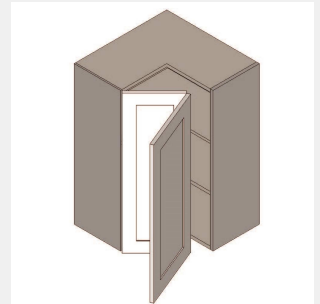

IO-WEZR2442

Wall Easy Reach Cabinet - 3 Shelves-24Wx42Hx12D

$1469.7

BUY