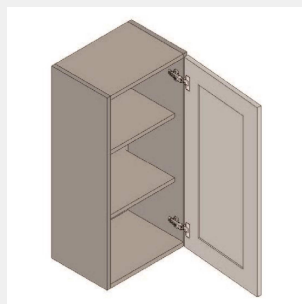

IO-W0918

Single Door Wall Cabinet - No Shelves-9Wx18Hx13D

$300.15

BUY