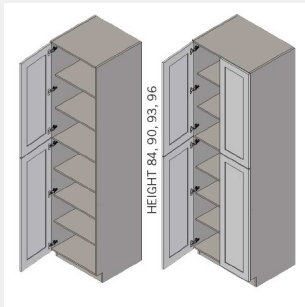

TB-UC2493-2

Double Door Tall-Utility Cabinet - 4 Shelves-24Wx93Hx24D

$2474.8

BUY