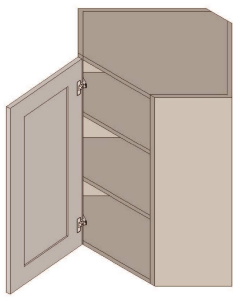

TB-AWC2442

Single Door Angle Wall Cabinet - 3 Shelves-24Wx42Hx12D

$1283.4

BUY