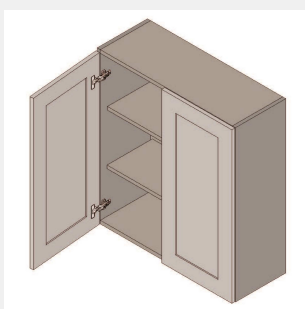

TB-W2433-2

**Double Door Wall Cabinet
- 2 Shelves-24Wx33Hx12D**

$778.55

BUY