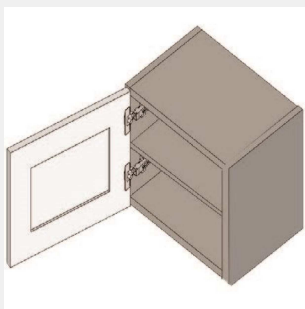

\$508.3

BUY

TB-W2427-2

**Double Door Wall Cabinet
- 1 Shelf-24Wx27Hx12D**

\$589.95

BUY

TB-W2427-S

**Single Door Wall Cabinet -
1 Shelf-24Wx27Hx12D**