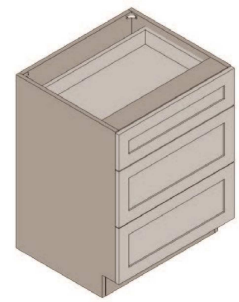

TB-VDB15-3

Vanity Two Drawer Base Cabinets - No Shelves-15Wx34Hx21D

$970.6

BUY