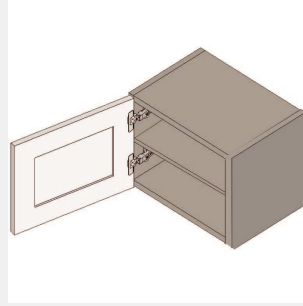

\$576.15

BUY

IO-W2127

Single Door Wall Cabinet -
1 Shelf-21Wx27Hx13D

\$531.3

BUY

IO-W1827

Single Door Wall Cabinet -
1 Shelf-18Wx27Hx13D