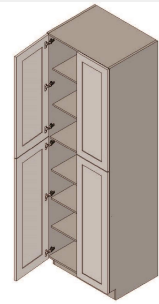

IO-UC3684

**Double Door Tall Utility
Cabinet - 4
Shelves-36Wx84Hx24D**

$3811.1

BUY