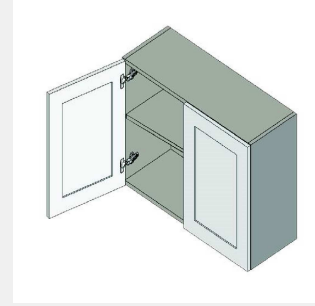

\$282.9

BUY

IO-W4227

Double Door Wall Cabinet
- 1 Shelf-42Wx27Hx13D

\$1129.3

BUY

IO-W3927

Double Door Wall Cabinet
- 1 Shelf-39Wx27Hx13D