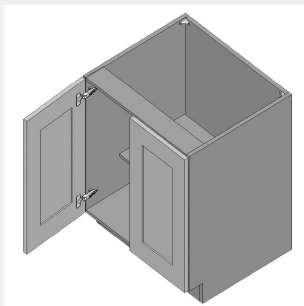

\$763.6

BUY

TB-FHVB21

Vanity Base Full Height
Single Door - 1
Shelf-21Wx34Hx21D

\$853.3

BUY

TB-FHVB24-2

Vanity Base Full Height
Door Double Door - 1
Shelf-24Wx34Hx21D