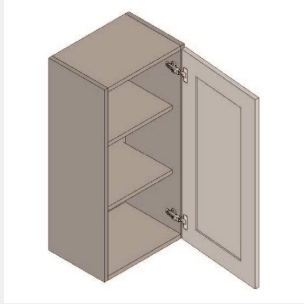

TB-W2142

Single Door Wall Cabinet with 3 shelves - 21x42x12

$853.3

BUY