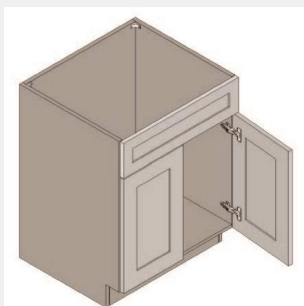

\$960.25

BUY

TB-VSB30

Double Door Vanity Sink Base-30Wx34Hx21D

\$934.92

BUY

TB-VSB33

Double Door-Vanity Sink Base-33Wx34Hx21D