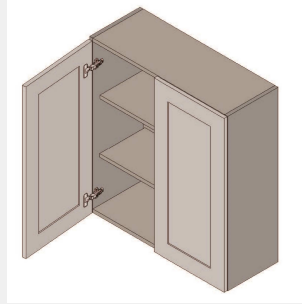

IO-W3642

Double Door Wall Cabinet
- 3 shelves
-36Wx12Dx42H

$1348.95

BUY