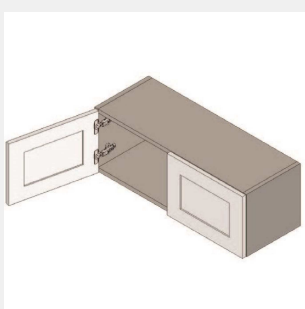

TB-W4212

**Double Door Wall Cabinet
- No
Shelves-42Wx12Hx13D**

$668.15

BUY