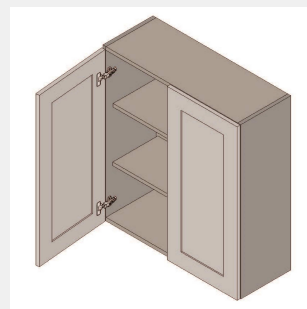

TB-W2430-2

**Double Door Wall Cabinet
- 2 shelves -
24Wx30Hx12D**

$717.6

BUY