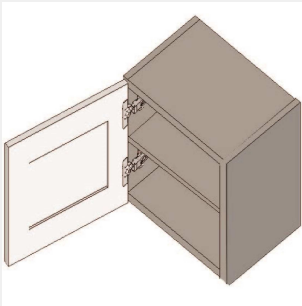

\$434.7

BUY

IO-W1527

Single Door Wall Cabinet -
1 Shelf-15Wx27Hx13D

\$434.7

BUY

IO-W1227

Single Door Wall Cabinet-
1 Shelf-12Wx27Hx13D