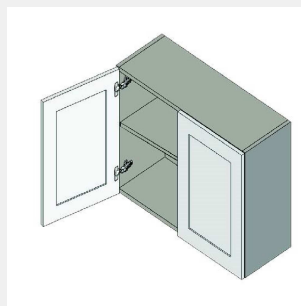

IO-W2427-2

Double Door Wall Cabinet
- 1 Shelf-24Wx27Hx12D

$589.95

BUY