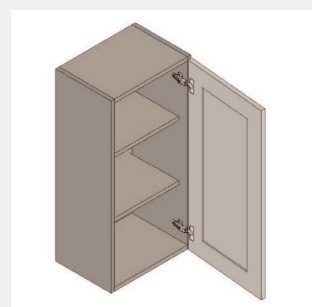

IO-W1536

Single Door Wall Cabinet
with 2 Adjustable Shelves
-15x36x12

$593.4

BUY