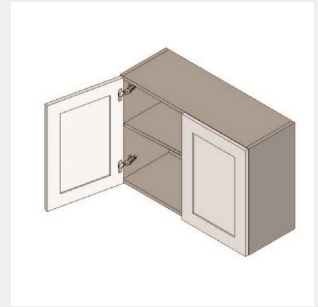

IO-W2424-2

Double Door Wall Cabinet - 24W x 24H x 12D

$522.1

BUY