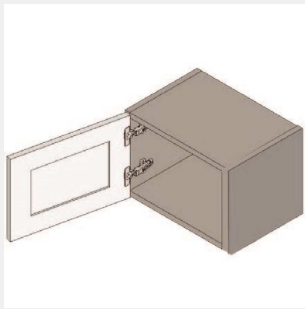

IO-W1515

Single Door Wall Cabinet
-15W x 15H x 13D

$330.05

BUY