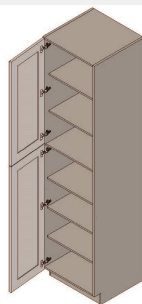

IO-UC1284

Single Door Tall Utility Cabinet - 4 Shelves-12Wx84Hx24D

$1528.35

BUY