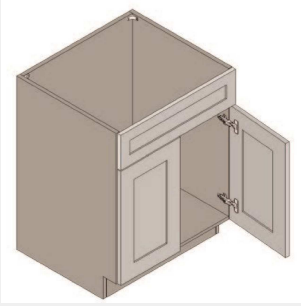

6

Iron Ore

IO-VSB24-2

Vanity Sink
Base-24Wx34Hx21D

$932.65

BUY