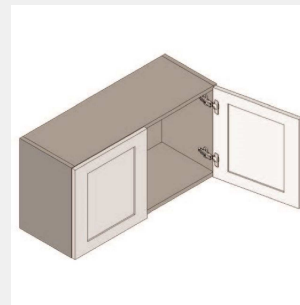

\$1348.95

BUY

TB-W3912

**Double Door -Wall Cabinet
- No
Shelves-39Wx12Hx13D**

\$565.8

BUY

TB-W3915

**Double Door Wall Cabinet
- No
Shelves-39Wx15Hx13D**