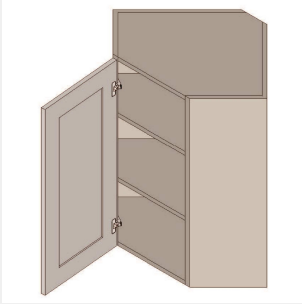

TB-AWC2727-15

Single Door Angle Wall Cabinet - 1 Shelf-27Wx27Hx15D

$960.25

BUY