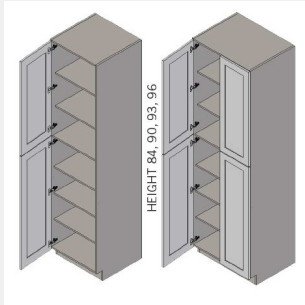

IO-UC2493-S

Single Door Tall Utility Cabinet - 4 Shelves-24Wx93Hx24D

$2392

BUY