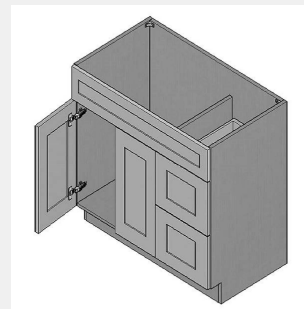

\$1888.3

BUY

IO-CVSB39

Combo Vanity Sink Bases
Full Height Double Door
Two Drawer (Fixed top
drawer front) - No
Shelves-39Wx34Hx21D

\$1860.7

BUY

IO-CVSB36-2

Combo Vanity Sink Bases
Full Height Double Door
Two Drawer (Fixed top
drawer front) - No
Shelves-36Wx34Hx21D