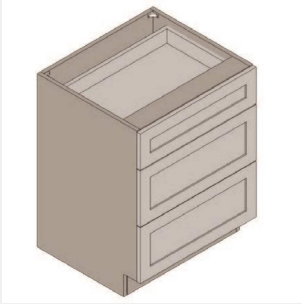

IO-VDB21-3

Vanity Three Drawer Base
Cabinets - No
Shelves-21Wx34Hx21D

\$1129.3

BUY

IO-VDB18-3

Vanity Two Drawer Base
Cabinets - No
Shelves-18Wx34Hx21D

\$1017.75

BUY