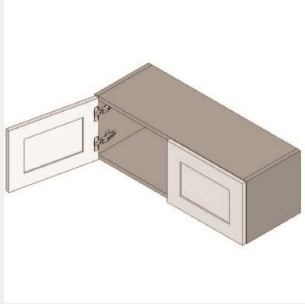

TB-W3312

Double Door Bridge Wall Cabinet - no shelves - 33W x 12D x 12H

$484.15

BUY