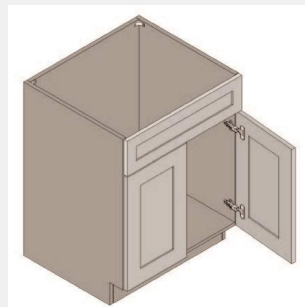

\$932.65

BUY

TB-VSB24-5

Double Door Vanity Sink Base Cabinet-24Wx34Hx21D

\$918.85

BUY

TB-VSB27

Double Door Vanity Sink Base-27Wx34Hx21D