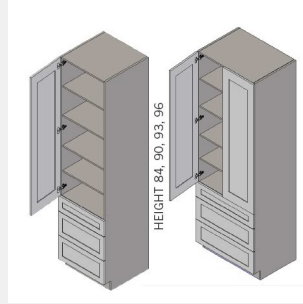

TB-UTD242496-2

Double Door Tall Utility Cabinet with Drawer Base - 4 Shelves-24Wx96Hx24D

$3690.35

BUY