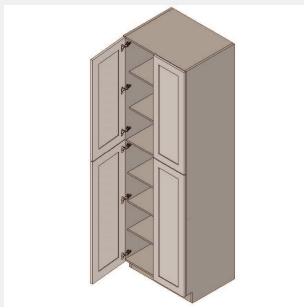

TB-UC3093

Double Door Tall Utility Cabinet - 4 Shelves-30Wx93Hx24D

$2726.65

BUY