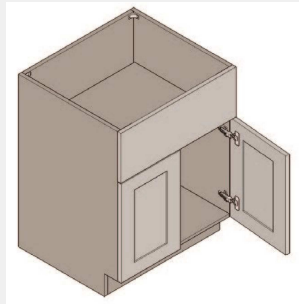

TB-FSB36

Double Door Farm Sink
Base 2 Doors - 36W x 24D
x 34H

$1133.9

BUY