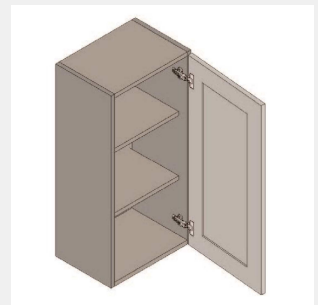

IO-W0933

Single Door Wall Cabinet -
2 Shelves-9Wx33Hx13D

$414

BUY