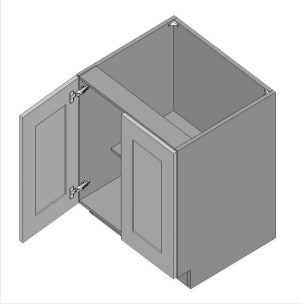

IO-FH-B33

**Double Full Height Door
Base Cabinet - 1
Shelf-33Wx34Hx24D**

$1094.8

BUY