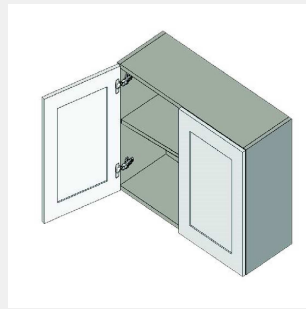

\$517.5

BUY

TB-W2724

**Double Door Wall Cabinet
- 1 Shelf-27Wx24Hx13D**

\$594.55

BUY

TB-W2727

**Double Door Wall
Cabinet - 1
Shelf-27Wx27Hx13D**