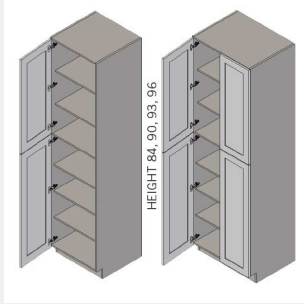

\$2392

BUY

TB-UC2496-2

Double Door Tall Utility Cabinet - 4 Shelves-24Wx96Hx24D

\$2500.1

BUY

TB-UC2496-S

Single Door Tall Utility Cabinet - 5 Shelves-24Wx96Hx24D