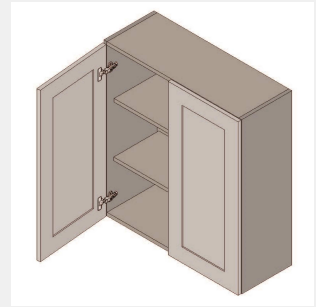

IO-W4233

Double Door Wall Cabinet-
Two
Shelves-42Wx33Hx12D

$1263.85

BUY