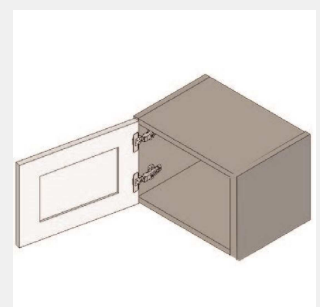

TB-W2112

Single Door Wall Cabinet -
No Shelves-21Wx12Hx13D

$365.7

BUY