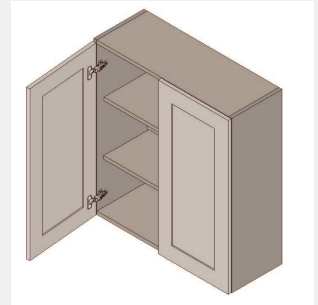

\$1144.25

BUY

IO-W3039

Double Door Wall Cabinet
- 3 Shelves-30Wx39Hx13D

\$1062.6

BUY

IO-W2739

Double Door Wall Cabinet
- 2 Shelves-27Wx39Hx13D