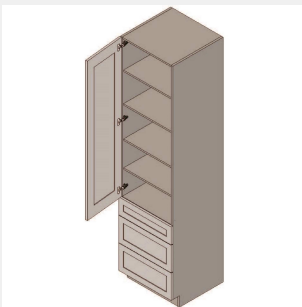

TB-UTD362484

Double Door Tall Utility Cabinet with Drawer Base- 3 Shelves-36Wx84Hx24D

$5189.95

BUY