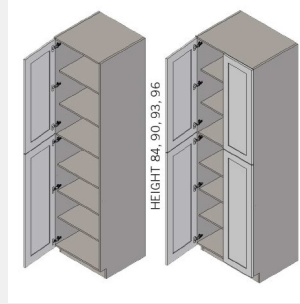

TB-UC3084

Double Door Tall Utility Cabinet - 4 Shelves-30Wx84Hx24D

$2451.8

BUY