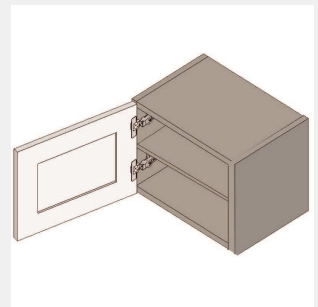

\$508.3

BUY

IO-W2124

Single Door Wall Cabinet- 1 Shelf-21Wx24Hx13D

\$461.15

BUY

IO-W1824

Single Door Wall Cabinet - 1 Shelf-18Wx24Hx13D