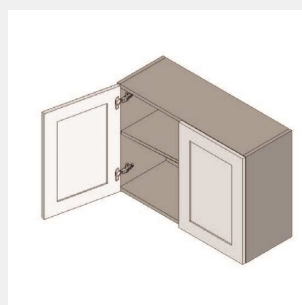

TB-W3921

**Double Door Wall Cabinet
- 1 Shelf-39Wx21Hx13D**

$756.7

BUY