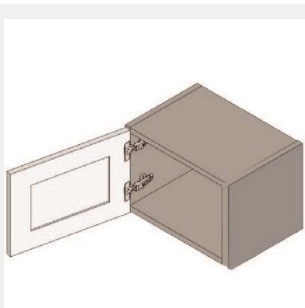

IO-W0912

Single Door Wall Cabinet - No Shelves-9Wx12Hx13D

$277.15

BUY