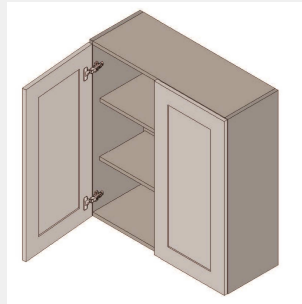

\$1232.8

BUY

IO-W3042

Double Door Wall Cabinet-
3 adjustable shelves-30W
x 12D x 42H

\$1144.25

BUY

IO-W2742

Double Door Wall Cabinet-
3 adjustable shelves-27W
x 12D x 42H