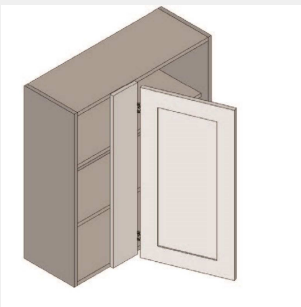

BUY

IO-B12

**Single Door Base Cabinet
with 1 Drawer 1 shelf -
12Wx 24Dx 34H**

\$593.4

BUY

IO-WBC3342

**DOUBLE DOOR BLIND CORNER
Wall Cabinet- 3 Shelves.
Door Sizes Are 14-7/8 ,
17-7/8 And 20-7/8
Respectively -
-33Wx42Hx12D**