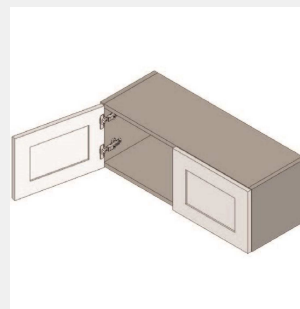

\$749.8

BUY

IO-W4212

**Double Door Wall Cabinet
- No
Shelves-42Wx12Hx13D**

\$668.15

BUY

IO-W3912

**Double Door -Wall Cabinet
- No
Shelves-39Wx12Hx13D**