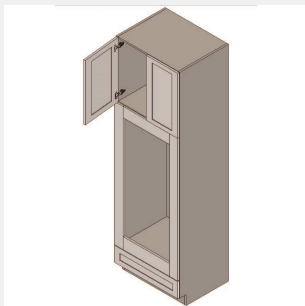

TB-OC2793

Tall Oven Cabinet With
Three Drawers - No
Shelves-27Wx93Hx24D

$2588.65

BUY