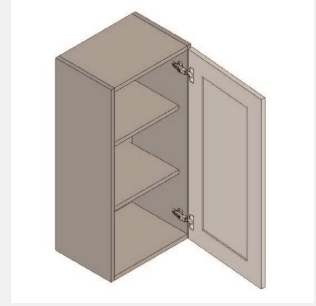

TB-W1533

Single Door Wall Cabinet -
2 Shelves-15Wx33Hx13D

$550.85

BUY