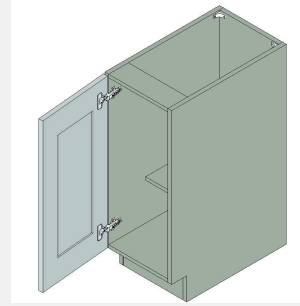

\$763.6

BUY

IO-FHVB15

Vanity Base Full Height
Single Door - 1
Shelf-15Wx34Hx21D

\$692.3

BUY

IO-FHVB12

Vanity Base Full Height
Single Door - 1
Shelf-12Wx34Hx21D