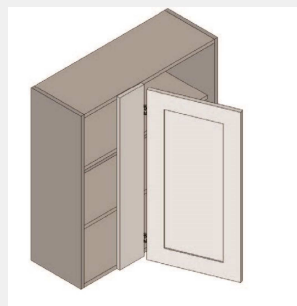

IO-WBC2736

**Single Door Blind Corner
Wall Cabinet - 2
Shelves-27Wx36Hx12D**

$985.55

BUY