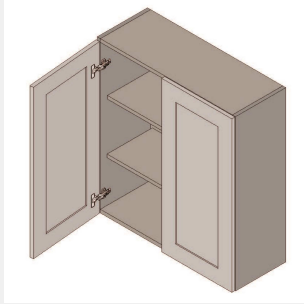

\$1022.35

BUY

IO-W3630

Double Door Wall Cabinet
- 2 shelves - 36W x 12D x
30H

\$987.85

BUY

IO-W3330

**Double Door Wall Cabinet
- 2 shelves-33Wx30Hx12D**