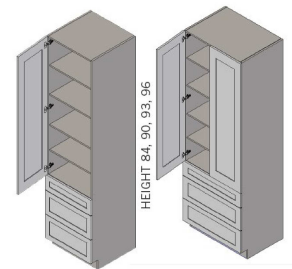

TB-UTD242493-2

Double Door Tall Utility Cabinet with Drawer Base-3 Shelves-24Wx93Hx24D

$3665.05

BUY