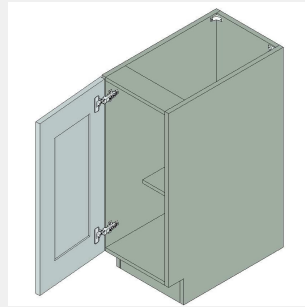

TB-FHVB09

Vanity Base Full Height
Single Door - 1
Shelf-9Wx34Hx21D

$520.95

BUY