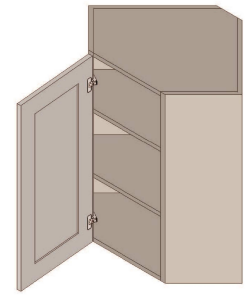

\$956.8

BUY

TB-AWC2436

Single Door Angle Wall Cabinet - 2 Shelves-24Wx36Hx12D

\$1120.1

BUY

TB-AWC2439

Single Door Angle Wall Cabinet - 3 Shelves-24Wx39Hx3D