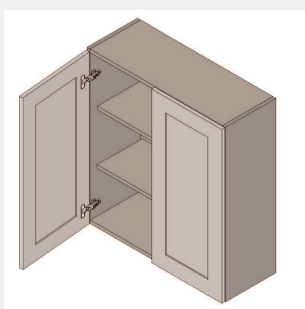

TB-W4239

**Double Door Wall Cabinet
- 3 Shelves-42Wx39Hx13D**

$1483.5

BUY