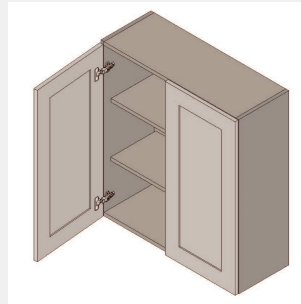

IO-W2442-2

Double Door Wall Cabinet
- 3 Shelves-24Wx42Hx12D

$979.8

BUY