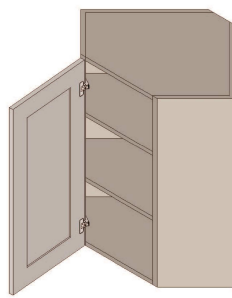

TB-AWC2721-15

Single Door Angle Wall Cabinet - 1 Shelf-27Wx21Hx15D

$629.05

BUY