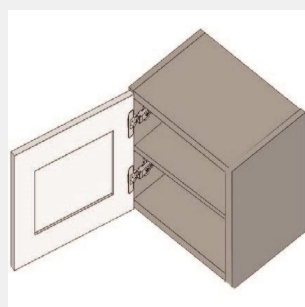

\$305.9

BUY

TB-W1224

Single Door Wall Cabinet -
1 Shelf-12Wx24Hx13D

\$346.15

BUY

TB-W1227

Single Door Wall Cabinet-
1 Shelf-12Wx27Hx13D