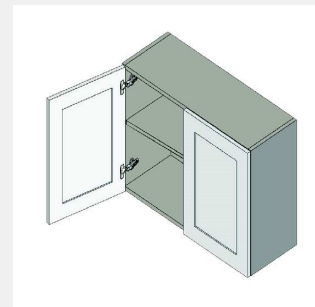

IO-W3027

Double Door Wall Cabinet
- 1 Shelf-30Wx27Hx13D

$767.05

BUY