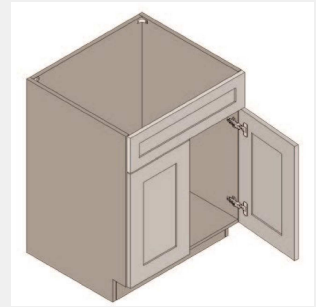

\$1355.85

BUY

TB-VDB36-3

Three Drawer Vanity Base Cabinets - No Shelves-36Wx34Hx21D

\$1378.85

BUY

TB-VSB24-2

Vanity Sink Base-24Wx34Hx21D