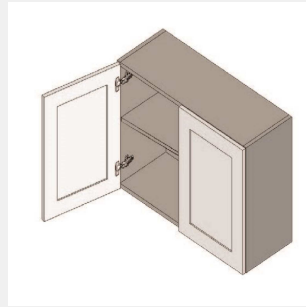

\$737.15

BUY

IO-W3024

Double Door Bridge Wall Cabinet - 1 shelf - 30W x 12D x 12H

\$665.85

BUY

IO-W2724

Double Door Wall Cabinet - 1 Shelf-27Wx24Hx13D