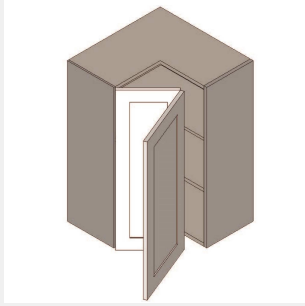

\$1407.6

BUY

TB-WEZR2430

Wall Easy Reach Cabinet - 2 Shelves-24Wx30Hx12D

\$1033.85

BUY

TB-WEZR2433

Wall Easy Reach Cabinet -
2 Shelves-24Wx33Hx12