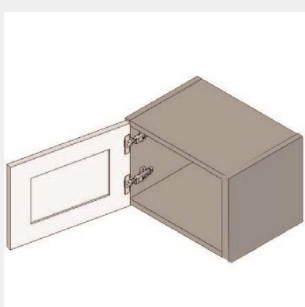

\$320.85

BUY

TB-W1515

Single Door Wall Cabinet
-15W x 15H x 13D

\$330.05

BUY

TB-W1518

Single Door Wall Cabinet -
No Shelves-15Wx18Hx13D