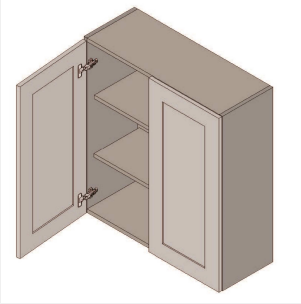

\$434.7

BUY

IO-W4242

Double Door Wall Cabinet- 3 shelves - 42W x 12D x 42H

\$1585.85

BUY

IO-W3942

Double Door Wall Cabinet
- 2 Shelves -
39Wx42Hx12D