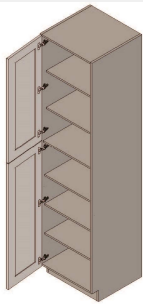

IO-UC1884

Single Door Tall Utility Cabinet- 4 Shelves-18Wx84Hx24D

$1676.7

BUY