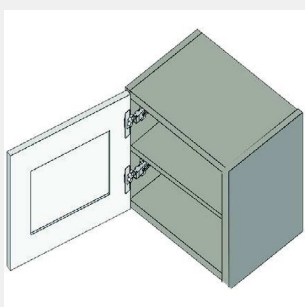

IO-W1524

Single Door Wall Cabinet - 1 Shelf-15Wx24Hx13D

$380.65

BUY