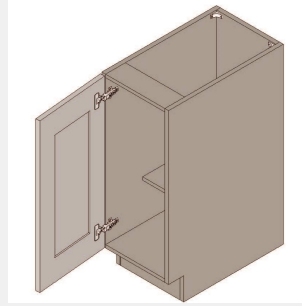

BUY

IO-FH-B18

**Single Full Height Door
Base Cabinet - 1
Shelf-18Wx34Hx24D**

\$763.6

BUY

IO-FH-B15

**Single Door Full Height
Base Cabinet- 1
Shelf-15Wx34Hx24D**

\$692.3

BUY

IO-FH-B12

**Single Full Height Door
Base Cabinet - 1
Shelf-12Wx34Hx24D**

\$623.3

BUY

IO-FH-B09

**Single Full Height Door
Base Cabinet - 1
Shelf-9Wx34Hx24D**

\$520.95

BUY

IO-FH-B06

**Single Full Height Door
Base Cabinet-1
Shelf-6Wx34Hx24D**

\$468.05

BUY

IO-B36

**Double Door Base
Cabinet- 1 Drawer - 36W
x 24D x 30.25H**

\$1133.9