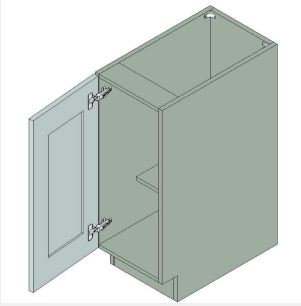

**Vanity Base Full Height
Door Double Door - 1
Shelf-27Wx34Hx21D**

\$991.3**BUY**

IO-FHVB24-2

**Vanity Base Full Height
Door Double Door - 1
Shelf-24Wx34Hx21D**

\$939.55**BUY**

IO-FHVB24-S

**Vanity Base Full Height
Single Door - 1
Shelf-24Wx34Hx21D**

\$905.05**BUY**

IO-FHVB21

**Vanity Base Full Height
Single Door - 1
Shelf-21Wx34Hx21D**

\$853.3**BUY**

5

Iron Ore

IO-FHVB18

Vanity Base Full Height
Single Door - 1
Shelf-18Wx34Hx21D