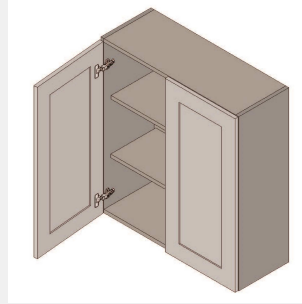

\$987.85

BUY

TB-W3633

**Double Door Wall Cabinet
- 2 Shelves-36Wx33Hx13D**

\$1071.8

BUY

TB-W3636

**Double Door Wall Cabinet
- 2 shelves 36W x 36H x
12D**