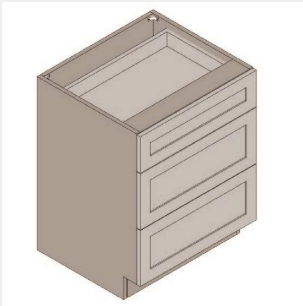

TB-DB33-3

Three Drawer Base Cabinet-33Wx34Hx24D

$1301.8

BUY