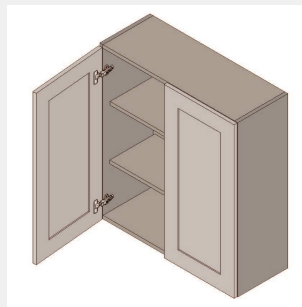

\$665.85

BUY

TB-W3027

Double Door Wall Cabinet - 1 Shelf-30Wx27Hx13D

\$767.05

BUY

TB-W3030

Double Door Wall Cabinet - 2 shelves - 30Wx30Hx12D