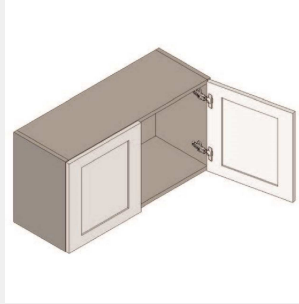

IO-W3615

Double Door Bridge Wall Cabinet- No shelves - 36Wx15Hx12D

$564.65

BUY