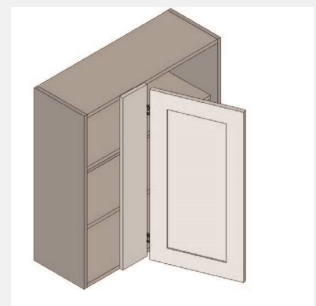

\$1052.25

BUY

TB-VSB36

Double Door Vanity Sink Base-1 Drawer - 36Wx34Hx21D

\$1116.65

BUY

TB-WBC2730

Single Door Blind Corner Wall Cabinet - 2 Shelves-27Wx30Hx12D