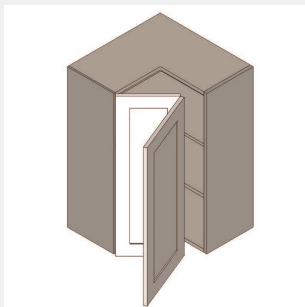

TB-WEZR2442

Wall Easy Reach Cabinet -
3 Shelves-24Wx42Hx12D

$1469.7

BUY