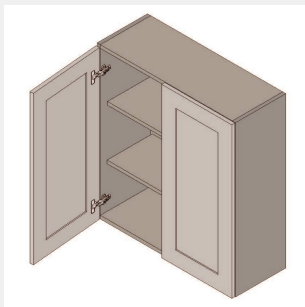

TB-W2442-2

Double Door Wall Cabinet - 3 Shelves-24Wx42Hx12D

$979.8

BUY