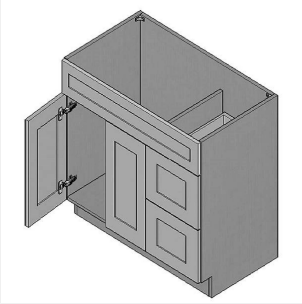

\$1691.65

BUY

TB-CVSB33

Combo Vanity Sink Bases
Full Height Single Door
Two Drawer (Fixed top
drawer front) - No
Shelves-33Wx34Hx21D

\$1781.35

BUY

TB-CVSB36-2

Combo Vanity Sink Bases
Full Height Double Door
Two Drawer (Fixed top
drawer front) - No
Shelves-36Wx34Hx21D