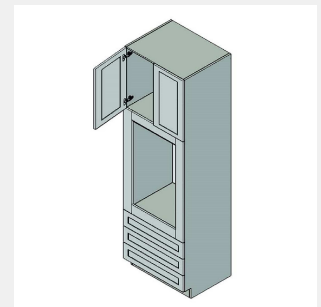

TB-OC2790

Tall Oven Cabinet with
Three Drawers - No
Shelves-27Wx90Hx24D

$2525.4

BUY