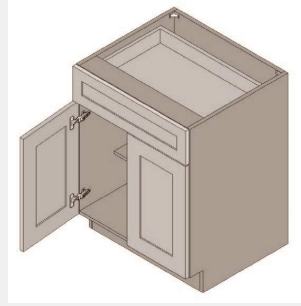

BUY

IO-FH-B06

**Single Full Height Door
Base Cabinet-1
Shelf-6Wx34Hx24D**

\$468.05

BUY

IO-B36

**Double Door Base
Cabinet- 1 Drawer - 36W
x 24D x 30.25H**

\$1133.9