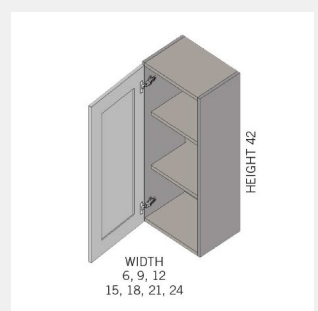

TB-W0642

Single Door Wall Cabinet -
Three Shelves
6Wx42Hx12D

$468.05

BUY