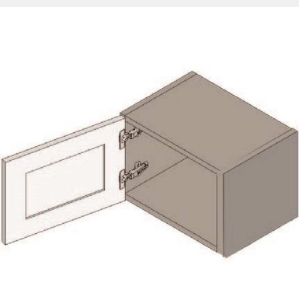

\$346.15

BUY

IO-W1518

Single Door Wall Cabinet - No Shelves-15Wx18Hx13D

\$334.65

BUY

IO-W1218

Single Door Wall Cabinet - No Shelves-12Wx18Hx13D