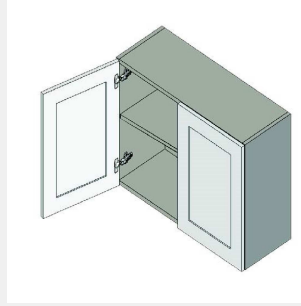

IO-W4227

Double Door Wall Cabinet
- 1 Shelf-42Wx27Hx13D

$1129.3

BUY