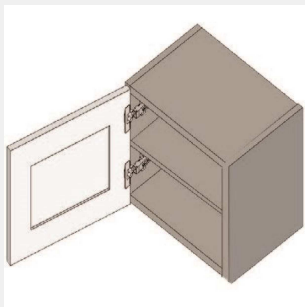

\$594.55

BUY

IO-W2424-2

Double Door Wall Cabinet - 24W x 24H x 12D

\$522.1

BUY

IO-W2424-S

Single Door Wall Cabinet - 24W x 24H x 12D