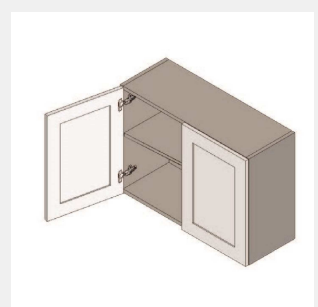

\$481.85

BUY

TB-W2718

Double Door Wall Cabinet - No Shelves-27Wx18Hx13D

\$524.4

BUY

TB-W2721

Double Door Wall Cabinet - 1 Shelf-27Wx21Hx13D