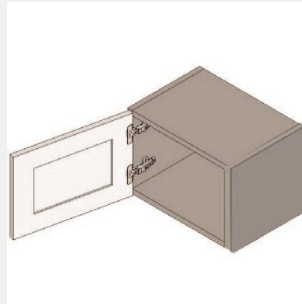

\$410.55

BUY

IO-W2118

Single Door Wall Cabinet - No Shelves-21Wx18Hx13D

\$380.65

BUY

IO-W1818

Single Door Wall Cabinet - No Shelves-18Wx18Hx13D