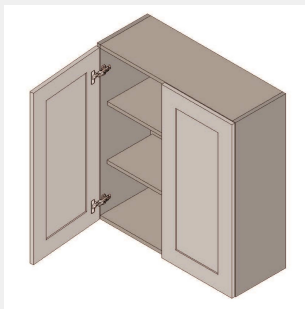

TB-W4230

**Double Door Wall Cabinet
- 2 shelves - 42Wx 12Dx
30H**

$1146.55

BUY