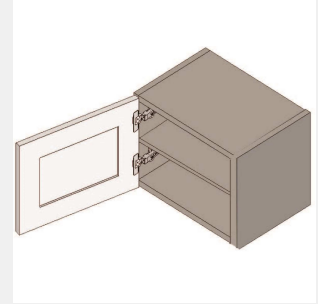

\$353.05

BUY

IO-W1521

Single Door Wall Cabinet -
One Shelf-15Wx21Hx13D

\$326.6

BUY

IO-W1221

Single Door Wall Cabinet -
1 Shelf-12Wx21Hx13D