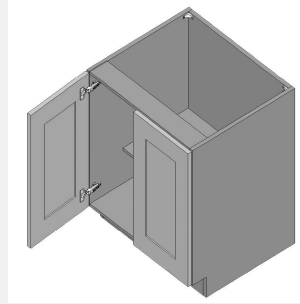

\$991.3

BUY

TB-FHVB30

Vanity Base Full Height
Door Double Door - 1
Shelf-30Wx34Hx21D

\$1022.35

BUY

TB-FHVB33

Vanity Base Full Height
Door Double Door - 1
Shelf-33Wx34Hx21D