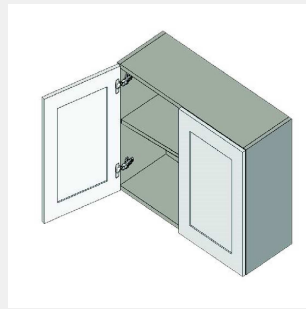

TB-W4224

**Double Door Wall Cabinet
- 1 Shelf-42Wx24Hx13D**

$1003.95

BUY