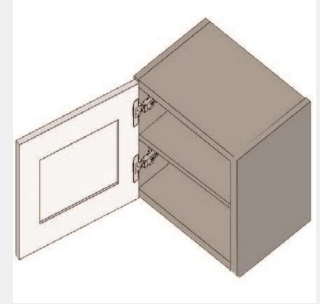

\$353.05

BUY

TB-W1824

Single Door Wall Cabinet -
1 Shelf-18Wx24Hx13D

\$424.35

BUY

TB-W1827

Single Door Wall Cabinet -
1 Shelf-18Wx27Hx13D