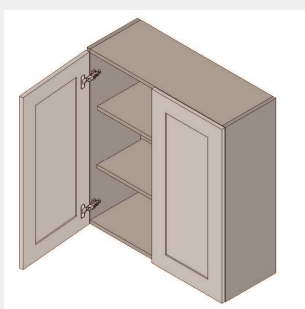

TB-W2742

**Double Door Wall Cabinet-
3 adjustable shelves-27W
x 12D x 42H**

$1074.1

BUY