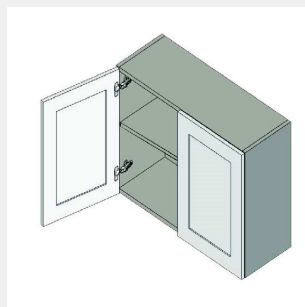

\$694.6

BUY

TB-W3324

Double Door Wall Cabinet - 1 Shelf-33Wx24Hx13D

\$737.15

BUY

TB-W3327

Double Door Wall Cabinet - 1 Shelf-33Wx27Hx13D