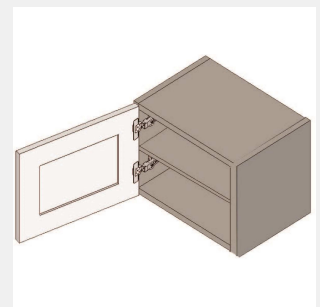

\$308.2

BUY

TB-W1218

Single Door Wall Cabinet -
No Shelves-12Wx18Hx13D

\$320.85

BUY

TB-W1221

Single Door Wall Cabinet -
1 Shelf-12Wx21Hx13D