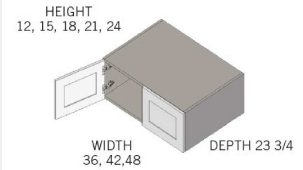

\$1122.4

BUY

TB-RW422424

**Double Door Refrigerator
Wall Cabinet- One
Shelf-42Wx24Hx24D**

\$1405.3

BUY

TB-RW482424

**Double Door Refrigerator
Wall Cabinet - One
Shelf-48Wx24Hx24D**