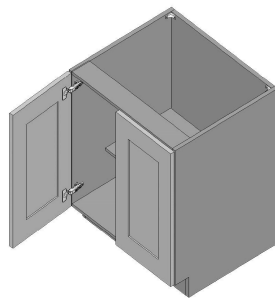

\$1148.85**BUY**

IO-FHVB33

**Vanity Base Full Height
Door Double Door - 1
Shelf-33Wx34Hx21D**

\$1094.8**BUY**

IO-FHVB30

**Vanity Base Full Height
Door Double Door - 1
Shelf-30Wx34Hx21D**

\$1022.35**BUY**

IO-FHVB27

**Vanity Base Full Height
Door Double Door - 1
Shelf-27Wx34Hx21D**

\$991.3**BUY**

IO-FHVB24-2

**Vanity Base Full Height
Door Double Door - 1
Shelf-24Wx34Hx21D**

\$939.55**BUY**

IO-FHVB24-S

**Vanity Base Full Height
Single Door - 1
Shelf-24Wx34Hx21D**