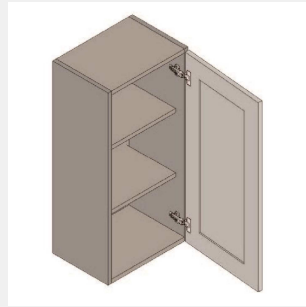

\$455.4

BUY

IO-W0930

Single Door Wall Cabinet
- Two
Shelves-9Wx30Hx12D

\$380.65

BUY

IO-W0630

Single Door Wall Cabinet -
2 Shelves-6Wx30Hx13D