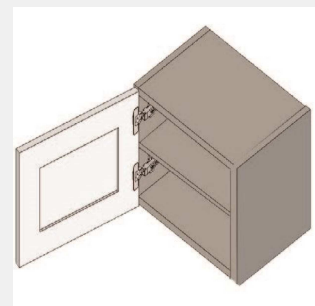

\$718.75

BUY

IO-W2427-2

Double Door Wall Cabinet
- 1 Shelf-24Wx27Hx12D

\$589.95

BUY

IO-W2427-S

Single Door Wall Cabinet -
1 Shelf-24Wx27Hx12D