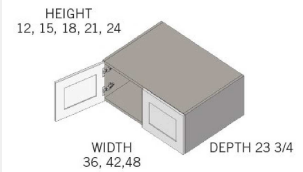

IO-RW422424

Double Door Refrigerator Wall Cabinet- One Shelf-42Wx24Hx24D

$1405.3

BUY