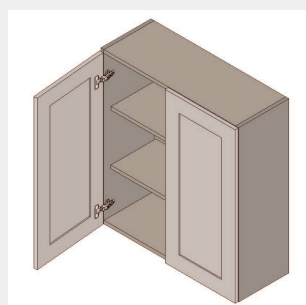

IO-W4236

Double Door Wall Cabinet
- 2 shelves - 24W x 12D x
36H

$1381.15

BUY