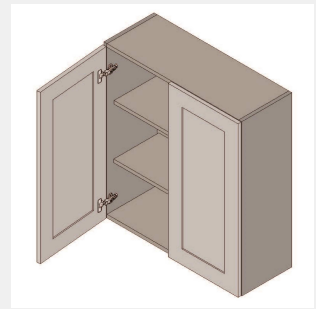

\$1060.3

BUY

TB-W3930

**Double Door Wall Cabinet
- 2 Shelves-39Wx30Hx13D**

\$1022.35

BUY

TB-W3933

**Double Door Wall Cabinet
- 2 Shelves-39Wx33Hx13D**