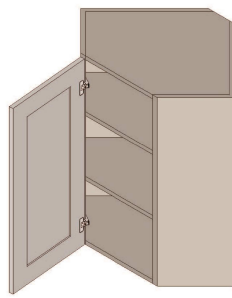

TB-AWC2712-15

Single Door Angle Wall Cabinet - No Shelves-27Wx12Hx15D

$408.25

BUY