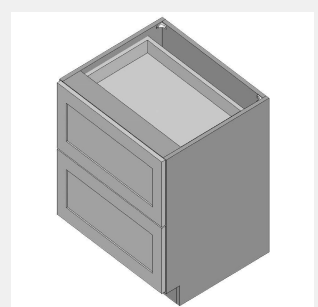

IO-DB36-2

Two Drawer Base
Cabinet-36Wx34Hx24D

$1355.85

BUY