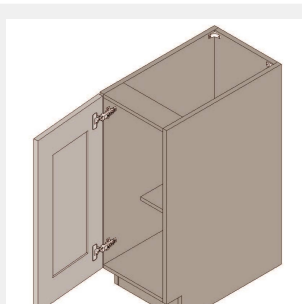

IO-FH-B12

**Single Full Height Door
Base Cabinet - 1
Shelf-12Wx34Hx24D**

$623.3

BUY