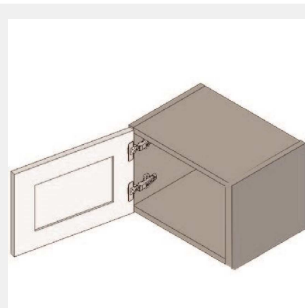

\$296.7

BUY

IO-W0912

Single Door Wall Cabinet - No Shelves-9Wx12Hx13D

\$277.15

BUY

IO-W0612

Single Door Wall Cabinet - No Shelves-6Wx12Hx13D