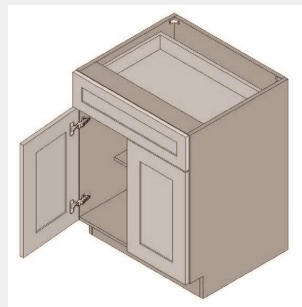

BUY

IO-FH-B06

**Single Full Height Door
Base Cabinet-1
Shelf-6Wx34Hx24D**

\$468.05

BUY

IO-B36

**Double Door Base
Cabinet- 1 Drawer - 36W
x 24D x 30.25H**

\$1133.9

BUY

IO-B33

**Double Door Base
Cabinet- 1 Drawer - 33W
x 24D x 34H**

\$1071.8

BUY

IO-B30

**Double Door Base Cabinet
- 1 Drawer - 1
Shelf-30Wx34Hx24D**

\$1017.75

BUY

IO-B27

**Double Door One Drawer
Base Cabinet - 1
adjustable half depth
shelf -27Wx24Dx34H**

\$956.8

BUY

IO-B24-2

**Base Cabinet Double Door
- Single Drawer - 1
Shelf-24Wx34Hx24D**

\$844.1