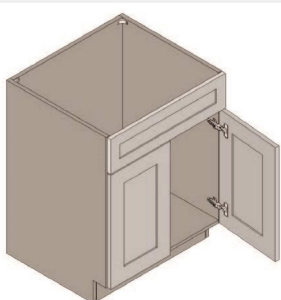

\$802.7

BUY

TB-SB27

Sink Double Door Base Cabinet- 1 Drawer Front - 27W x 24D x 34H

\$992.45

BUY

TB-SB30

Double Door Sink Base Cabinet-30Wx34Hx24D