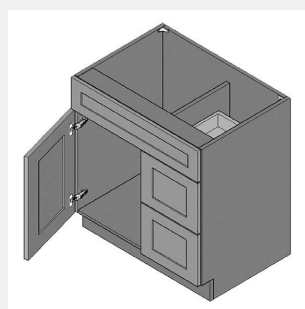

\$1846.9

BUY

IO-CVSB36-S

Combo Vanity Sink Bases
Full Height Single Door
Two Drawer (Fixed top
drawer front) - No
Shelves-36Wx34Hx21D

\$1833.1

BUY

IO-CVSB33

Combo Vanity Sink Bases
Full Height Single Door
Two Drawer (Fixed top
drawer front) - No
Shelves-33Wx34Hx21D