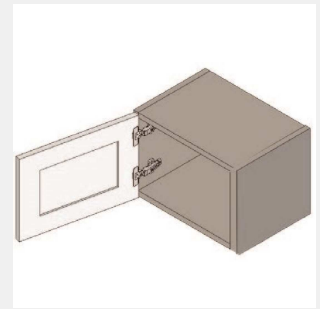

IO-W0915

Single Door Wall Cabinet -
No Shelves-9Wx15Hx13D

$292.1

BUY