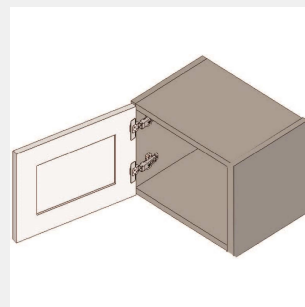

\$387.55

BUY

TB-W2415-2

Double Door Wall Cabinet - No Shelves-24Wx15Hx13D

\$426.65

BUY

TB-W2415-S

Single Door Wall Cabinet - No Shelves-24Wx15Hx13D