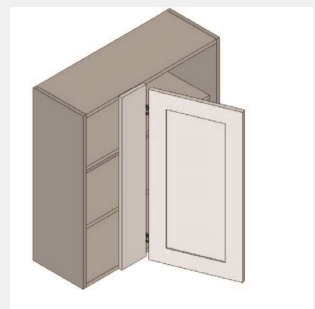

TB-WBC3330

Single Door Blind Corner Cabinet - 2 Shelves-33Wx30Hx12

$1133.9

BUY