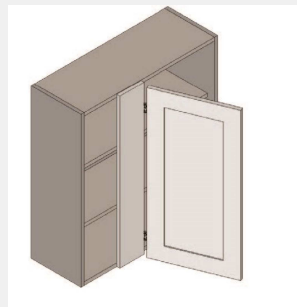

\$1407.6

BUY

IO-WBC3042

**Single Door Blind Corner
Wall Cabinet - 3
Shelves-30Wx42Hx12D**

\$1289.15

BUY

IO-WBC2742

**Single Door Blind Corner
Wall Cabinet-
27Wx42Hx12D**