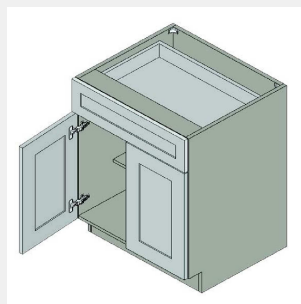

\$772.8

BUY

TB-VB24-2

Vanity Base Cabinets Double Door - 1 Shelf-24Wx34Hx21D

\$932.65

BUY

TB-VB27

Double Door Vanity Base Cabinet - 1 Shelf-27Wx34Hx21D