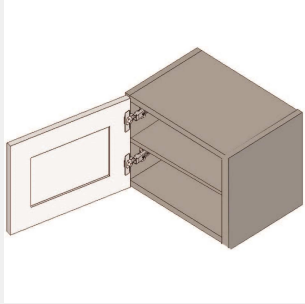

\$342.7

BUY

TB-W1818

Single Door Wall Cabinet -
No Shelves-18Wx18Hx13D

\$346.15

BUY

TB-W1821

Single Door Wall Cabinet -
1 Shelf-18Wx21Hx13D