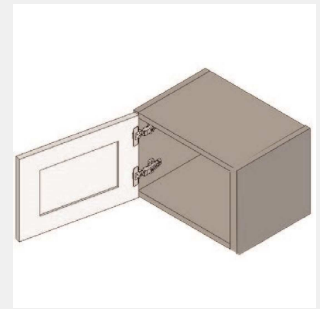

IO-W2112

Single Door Wall Cabinet - No Shelves-21Wx12Hx13D

$365.7

BUY