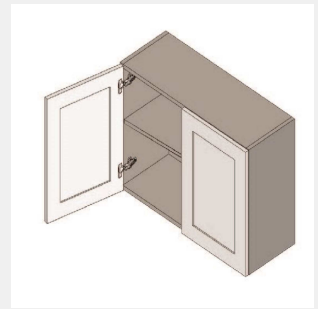

IO-W3621

**Double Door Wall Cabinet
- 1 Shelf-36Wx21Hx13D**

$725.65

BUY