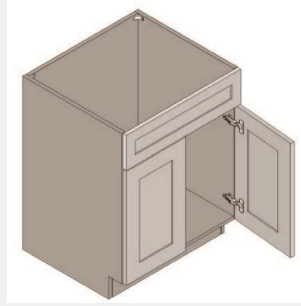

\$960.25

BUY

6

Iron Ore

IO-VSB24-2

Vanity Sink
Base-24Wx34Hx21D

\$932.65

BUY