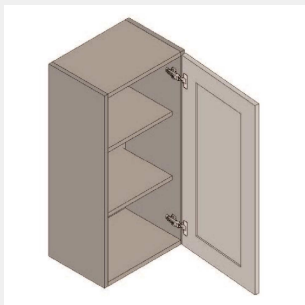

IO-W1533

Single Door Wall Cabinet -
2 Shelves-15Wx33Hx13D

$550.85

BUY