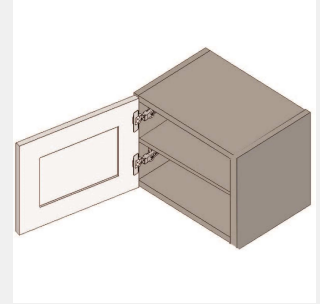

\$853.3

BUY

TB-W2412-2

Double Door Wall Cabinet - No Shelves-24Wx12Hx13D

\$401.35

BUY

TB-W2412-S

Single Door Wall Cabinet - No Shelves-24Wx12Hx13D