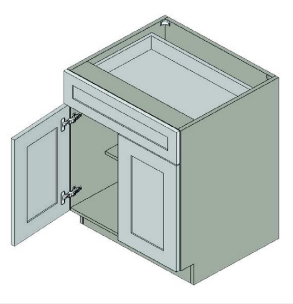

TB-VB36

Double Door Vanity Base Cabinets - 1 Shelf-36Wx34Hx21D

$1133.9

BUY