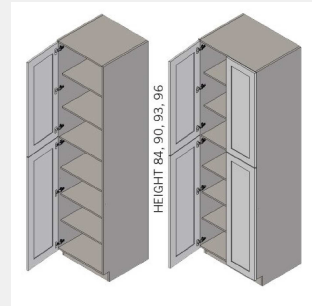

BUY

IO-UC2484-2

Double Door Tall Utility Cabinet - 4 Shelves-24Wx84Hx24D

\$2219.5

BUY

IO-UC2496-S

Single Door Tall Utility Cabinet - 5 Shelves-24Wx96Hx24D

\$2417.3