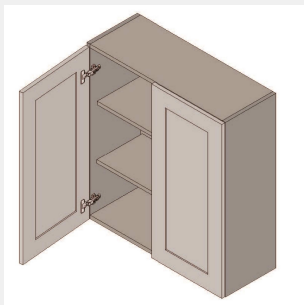

TB-W3642

**Double Door Wall Cabinet
- 3 shelves
-36Wx12Dx42H**

$1348.95

BUY