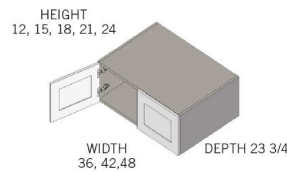

IO-RW422124

Double Door Refrigerator Wall Cabinet - One Shelf-42Wx21Hx24D

$1122.4

BUY