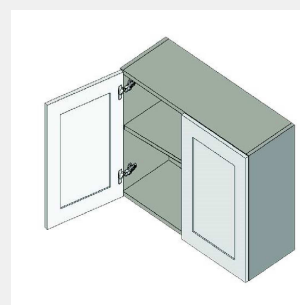

\$756.7

BUY

TB-W3924

**Double Door Wall Cabinet
- 1 Shelf-39Wx24Hx12D**

\$886.65

BUY

TB-W3927

**Double Door Wall Cabinet
- 1 Shelf-39Wx27Hx13D**