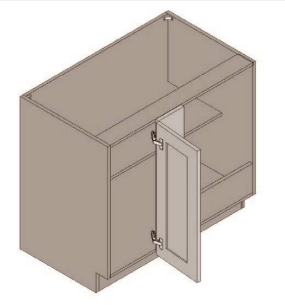

TB-BCB39-R

**Single Door Blind Corner
Base Cabinet - 1
Shlef-39Wx34Hx24D**

$1202.9

BUY