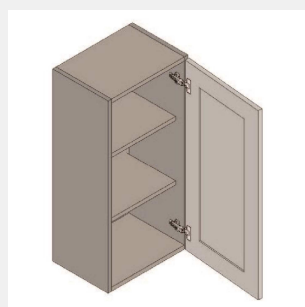

TB-W1842

Single Door Wall Cabinet
-3 shelves -
18Wx12Dx42H

$763.6

BUY