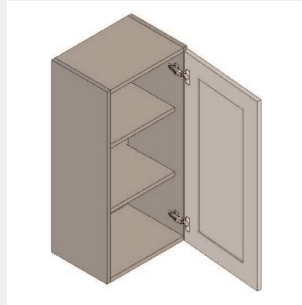

IO-W2142

Single Door Wall Cabinet
with 3 shelves - 21x42x12

$853.3

BUY