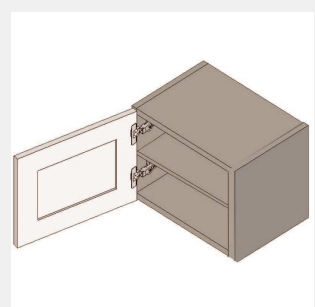

\$334.65

BUY

TB-W1521

Single Door Wall Cabinet -
One Shelf-15Wx21Hx13D

\$326.6

BUY

TB-W1524

Single Door Wall Cabinet -
1 Shelf-15Wx24Hx13D