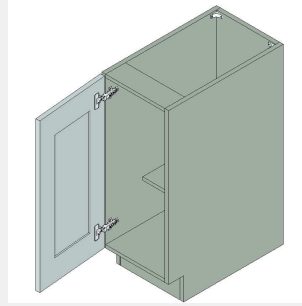

IO-FHVB15

Vanity Base Full Height
Single Door - 1
Shelf-15Wx34Hx21D

$692.3

BUY