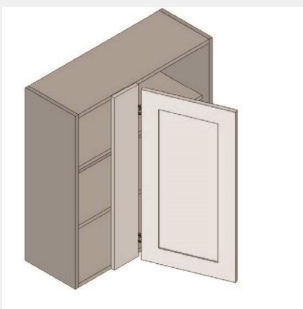

\$1074.1

BUY

TB-WBC3030

Single Door Blind Corner Wall Cabinet - 2 Shelves-30Wx30Hx12

\$1015.45

BUY

TB-WBC3036

Single Door Blind Corner Cabinet - 2 Shelves-30Wx36Hx12D