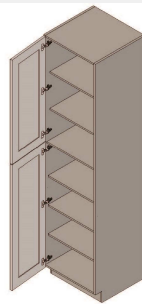

TB-UC1884

**Single Door Tall Utility
Cabinet- 4
Shelves-18Wx84Hx24D**

$1676.7

BUY