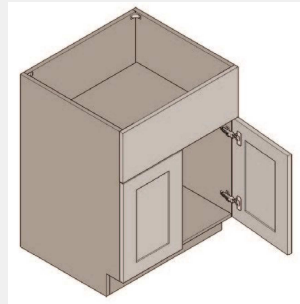

TB-FSB33

Double Door Farm Sink
Base
Cabinet-33Wx34Hx24D

$1071.8

BUY