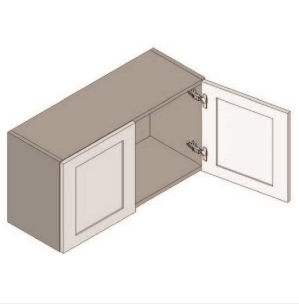

\$568.1

BUY

IO-W3018

Double Door Bridge Wall
Cabinet - no shelves -
30W x 12D x 18H

\$546.25

BUY

IO-W2718

Double Door Wall Cabinet - No Shelves-27Wx18Hx13D