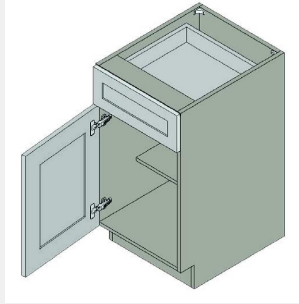

TB-VB12

Single Door -Vanity Base Cabinet - 1 Shelf-12Wx34Hx21D

$629.05

BUY