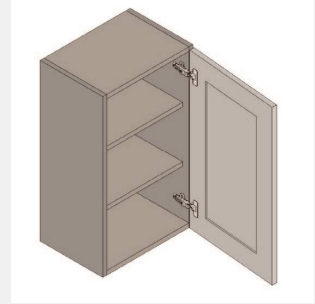

\$494.5

BUY

TB-W1236

Single Door Wall Cabinet
with 2 shelves
-12Wx36Hx12D

\$533.6

BUY

TB-W1239

Single Door Wall Cabinet -
Three
Shelves-12Wx39Hx13D