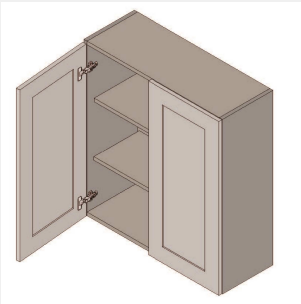

IO-W3042

Double Door Wall Cabinet-
3 adjustable shelves-30W
x 12D x 42H

$1144.25

BUY