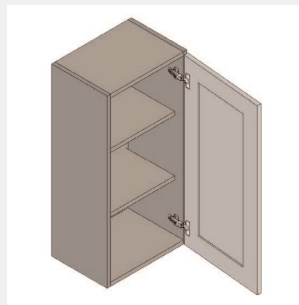

\$786.6

BUY

IO-W2430-2

**Double Door Wall Cabinet
- 2 shelves -
24Wx30Hx12D**

\$717.6

BUY

IO-W2430-S

**Single Door Wall Cabinet -
2 Shelves-24Wx30Hx12D**