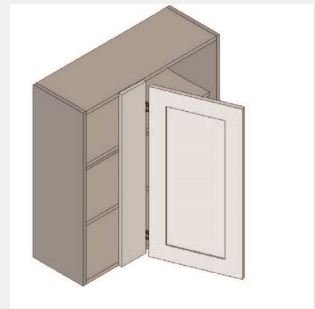

TB-WBC3030

Single Door Blind Corner Wall Cabinet - 2 Shelves-30Wx30Hx12

$1015.45

BUY