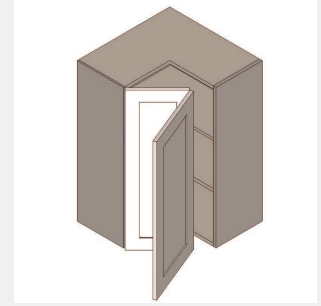

\$1093.65

BUY

TB-WEZR2436

Wall Easy Reach Cabinet -
2 Shelves-24Wx36Hx12D

\$1152.3

BUY

TB-WEZR2439

Wall Easy Reach Cabinet -
3 Shelves-24Wx39Hx12