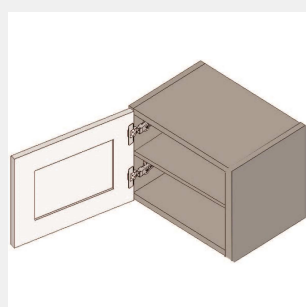

TB-W1521

Single Door Wall Cabinet -
One Shelf-15Wx21Hx13D

$326.6

BUY