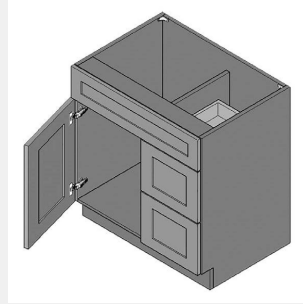

TB-CVSB36-S

Combo Vanity Sink Bases
Full Height Single Door
Two Drawer (Fixed top
drawer front) - No
Shelves-36Wx34Hx21D

$1833.1

BUY