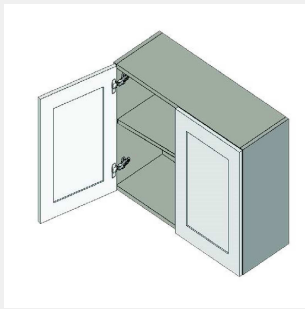

\$756.7

BUY

TB-W3924

**Double Door Wall Cabinet
- 1 Shelf-39Wx24Hx12D**

\$886.65

BUY

TB-W3927

**Double Door Wall Cabinet
- 1 Shelf-39Wx27Hx13D**