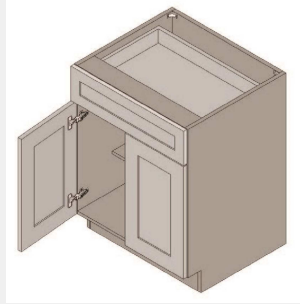

\$844.1

BUY

TB-B24-5

**Single Door Base Cabinet -
1 Shelf - 1
Drawer-24Wx34Hx24D**

\$918.85

BUY

TB-B27

**Double Door One Drawer
Base Cabinet - 1
adjustable half depth
shelf -27Wx24Dx34H**