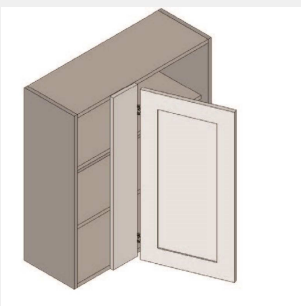

IO-WBC3336

**Single Door Blind Corner
Wall Cabinet - 2
Shelves-33Wx36Hx12D**

$1270.75

BUY