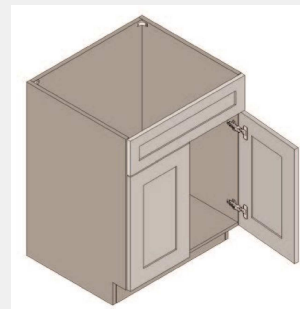

IO-VSB36

Double Door Vanity Sink
Base-1 Drawer -
36Wx34Hx21D

$1116.65

BUY