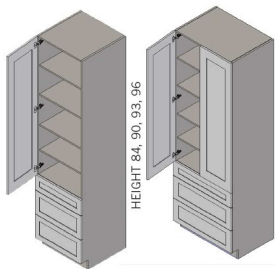

TB-UTD242490-2

Double Door Tall Utility Cabinet with Drawer Base - 3 Shelves-24Wx90Hx24D

$3638.6

BUY