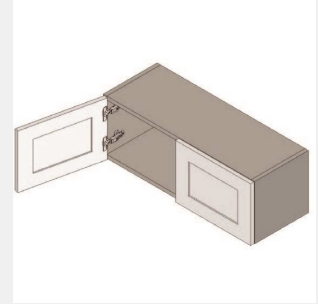

TB-W3612

**Double Door Wall Cabinet-
No Shelves-36Wx12Hx12D**

$504.85

BUY