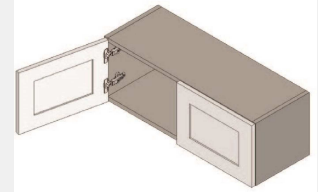

\$790.05

BUY

IO-RW4212

**Double Door Refrigerator
Wall Cabinet - No
Shelves-42Wx12Hx24D**

\$790.05

BUY

IO-RW3612

**Double Door Refrigerator
Wall Cabinet - No
Shelves-36Wx12Hx24D**