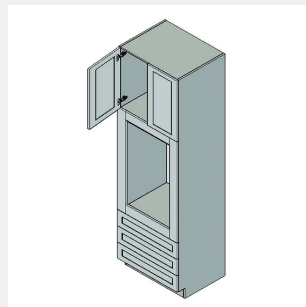

\$1311

BUY

TB-WEZR2442

Wall Easy Reach Cabinet -
3 Shelves-24Wx42Hx12D

\$1469.7

BUY

TB-OC2784

Tall Oven Cabinet With
Three Drawers - No
Shelves-27Wx84Hx24D