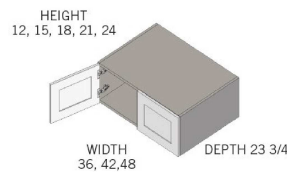

\$1016.6

BUY

IO-RW421824

Double Door Refrigerator Wall Cabinet - No Shelves-42Wx18Hx24D

\$1109.75

BUY

IO-RW361824

Double Door Refrigerator Wall Cabinet - No Shelves-36Wx18Hx24D