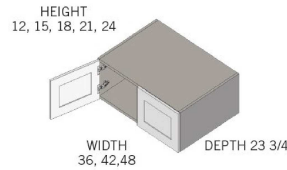

TB-RW422424

**Double Door Refrigerator
Wall Cabinet- One
Shelf-42Wx24Hx24D**

$1405.3

BUY