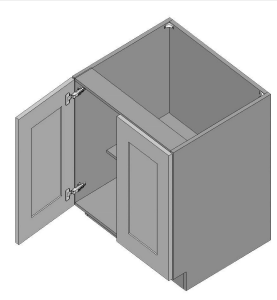

BUY

IO-DB12-2

Two Drawer Base
Cabinet-12Wx34Hx24D

\$905.05

BUY

IO-FH-B36

Double Full Height Door
Base Cabinet- 1
Shelf-36Wx34Hx24D

\$1148.85