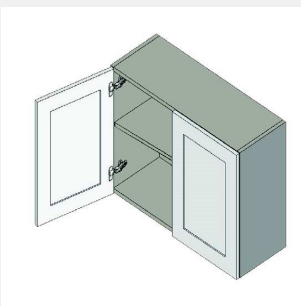

\$656.65

BUY

TB-W3621

**Double Door Wall Cabinet
- 1 Shelf-36Wx21Hx13D**

\$725.65

BUY

TB-W3624

**Double Door Bridge Wall
Cabinet- 1 shelf - 36W x
12D x 24H**