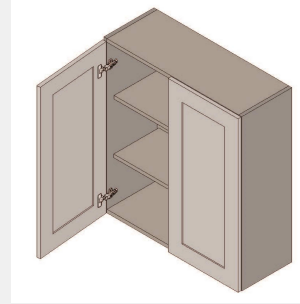

TB-W3639

**Double Door Wall Cabinet
- 3 Shelves-36Wx39Hx13D**

$1252.35

BUY