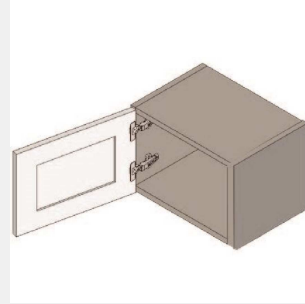

\$365.7

BUY

TB-W2115

Single Door Wall Cabinet -
21Wx15Hx12D

\$373.75

BUY

TB-W2118

Single Door Wall Cabinet -
No Shelves-21Wx18Hx13D