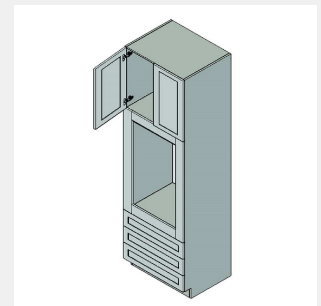

TB-OC3084

Tall Oven Cabinet With
Three Drawers - No
Shelves-30Wx84Hx24D

$2650.75

BUY