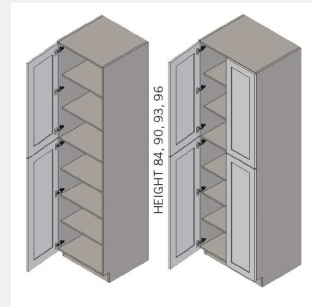

TB-UC2496-2

Double Door Tall Utility Cabinet - 4 Shelves-24Wx96Hx24D

$2500.1

BUY