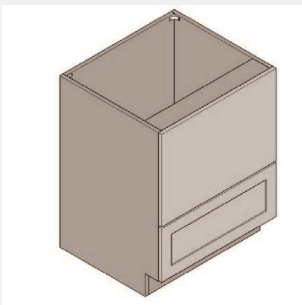

IO-MWB27

Microwave Base Cabinet With One Drawer-27Wx34Hx24D

$956.8

BUY