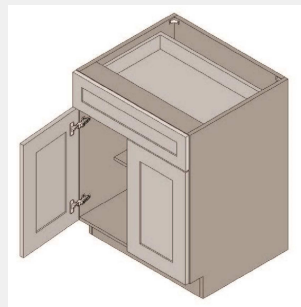

BUY

IO-B33

**Double Door Base
Cabinet- 1 Drawer - 33W
x 24D x 34H**

\$1071.8

BUY

IO-B30

**Double Door Base Cabinet
- 1 Drawer - 1
Shelf-30Wx34Hx24D**

\$1017.75

BUY

IO-B27

**Double Door One Drawer
Base Cabinet - 1
adjustable half depth
shelf -27Wx24Dx34H**

\$956.8

BUY

IO-B24-2

**Base Cabinet Double Door
- Single Drawer - 1
Shelf-24Wx34Hx24D**

\$844.1