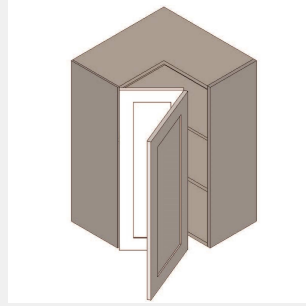

TB-WEZR2436

Wall Easy Reach Cabinet -
2 Shelves-24Wx36Hx12D

$1152.3

BUY