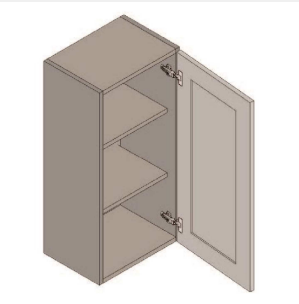

IO-W2118

Single Door Wall Cabinet - No Shelves-21Wx18Hx13D

$380.65

BUY