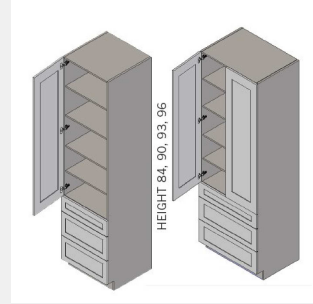

IO-VDB15-3

Vanity Two Drawer Base
Cabinets - No
Shelves-15Wx34Hx21D

\$970.6

BUY

IO-UTD242490-2

Double Door Tall Utility
Cabinet with Drawer Base
- 3 Shelves-24Wx90Hx24D

\$3638.6

BUY

IO-UTD242484-2

Double Door Tall Utility
Cabinet with Drawer
Base- 3
Shelves-24Wx84Hx24D

\$3409.75

BUY

IO-UTD242496-S

Single Door Tall Utility
Cabinet with Drawer Base
- 4 Shelves-24Wx96Hx24D

\$3607.55

BUY