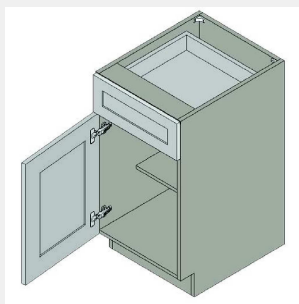

TB-VB30

Double Door Vanity Base Cabinet - 1 Shelf-30Wx34Hx21D

$1017.75

BUY