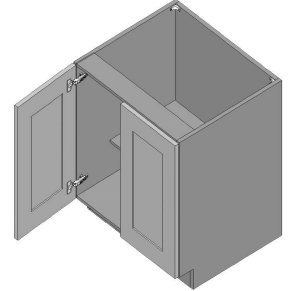

IO-FHVB36

**Vanity Base Full Height
Door Double Door - 1
Shelf-36Wx34Hx21D**

$1148.85

BUY