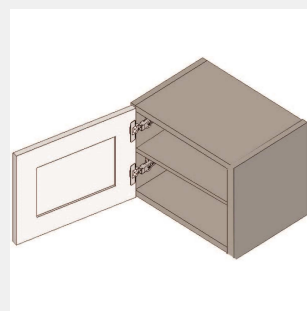

\$300.15

BUY

TB-W0921

Single Door Wall Cabinet -
1 Shelf-9Wx21Hx13D

\$294.4

BUY

TB-W0924

Single Door Wall Cabinet -
1 Shelf-9Wx24Hx13D