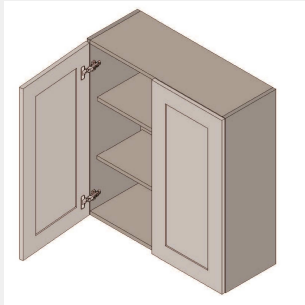

\$1365.05

BUY

IO-W3639

Double Door Wall Cabinet
- 3 Shelves-36Wx39Hx13D

\$1252.35

BUY

IO-W3339

Double Door Wall Cabinet -
3 Shelves-33Wx39Hx12D