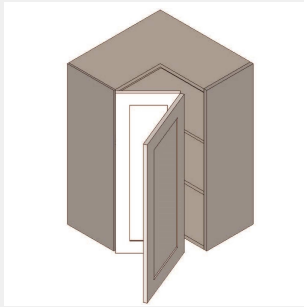

IO-WEZR2430

Wall Easy Reach Cabinet - 2 Shelves-24Wx30Hx12D

$1033.85

BUY