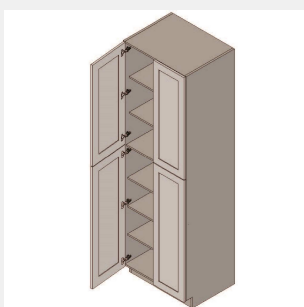

\$2829

BUY

TB-UC3684

Double Door Tall Utility Cabinet - 4 Shelves-36Wx84Hx24D

\$3811.1

BUY

TB-UC3690

Double Door Tall Utility Cabinet - 4 Shelves-36Wx90Hx24D