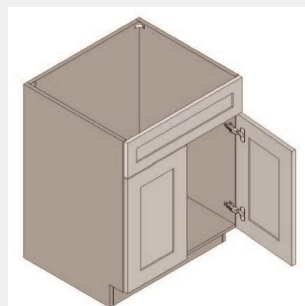

TB-VSB36

Double Door Vanity Sink Base-1 Drawer - 36Wx34Hx21D

$1116.65

BUY