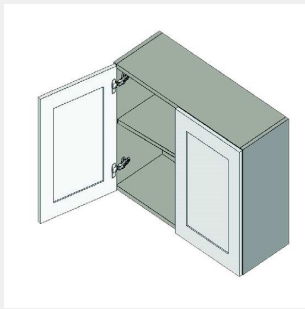

TB-W2424-2

**Double Door Wall Cabinet
- 24W x 24H x 12D**

$522.1

BUY