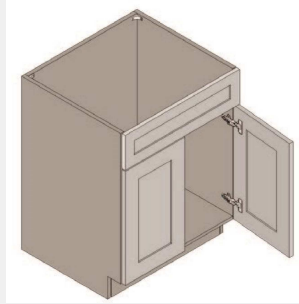

IO-SB36

Sink Double Door Base Cabinet- 2 Drawer Fronts - 36W x 34H x 24D

$1116.65

BUY