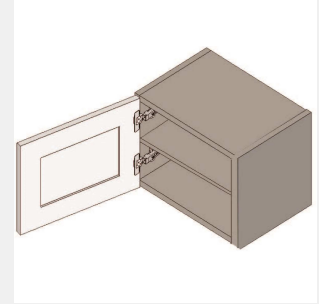

TB-W2121

Single Door Wall Cabinet -
1 Shelf-21Wx21Hx13D

$384.1

BUY