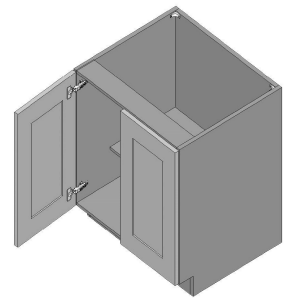

\$1148.85**BUY**

IO-FHVB33

**Vanity Base Full Height
Door Double Door - 1
Shelf-33Wx34Hx21D**

\$1094.8**BUY**

IO-FHVB30

**Vanity Base Full Height
Door Double Door - 1
Shelf-30Wx34Hx21D**

\$1022.35**BUY**

IO-FHVB27

**Vanity Base Full Height
Door Double Door - 1
Shelf-27Wx34Hx21D**

\$991.3**BUY**

IO-FHVB24-2

**Vanity Base Full Height
Door Double Door - 1
Shelf-24Wx34Hx21D**

\$939.55**BUY**

IO-FHVB24-S

**Vanity Base Full Height
Single Door - 1
Shelf-24Wx34Hx21D**