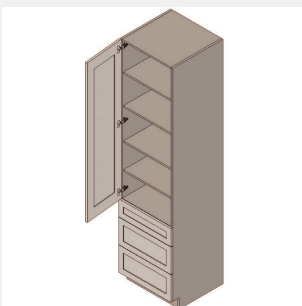

\$5557.95

BUY

TB-UTD362493

Double Door Tall Utility Cabinet with Drawer Base- 3 Shelves-36Wx93Hx24D

\$5735.05

BUY

TB-UTD362496

Double Door Tall Utility Cabinet with Drawer Base- 4 Shelves-36Wx96Hx24D