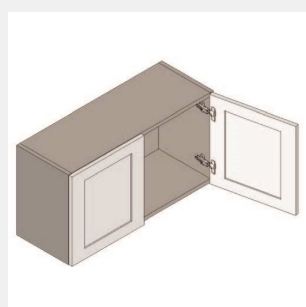

TB-W2718

Double Door Wall Cabinet - No Shelves-27Wx18Hx13D

$524.4

BUY