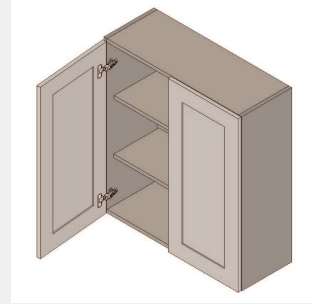

\$902.75

BUY

IO-W3030

**Double Door Wall Cabinet
- 2 shelves -
30Wx30Hx12D**

\$838.35

BUY

IO-W2730

**Double Door Wall Cabinet
- 2 shelves -
27Wx30Hx12D**