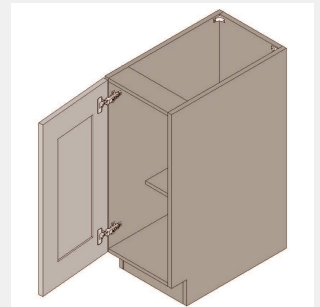

\$468.05

BUY

TB-FH-B09

Single Full Height Door Base Cabinet - 1 Shelf-9Wx34Hx24D

\$520.95

BUY

TB-FH-B12

Single Full Height Door Base Cabinet - 1 Shelf-12Wx34Hx24D