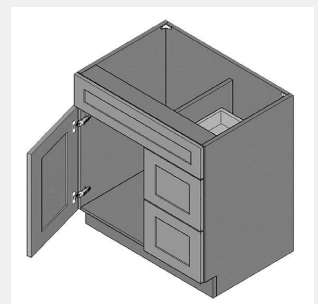

TB-CVSB33

Combo Vanity Sink Bases
Full Height Single Door
Two Drawer (Fixed top
drawer front) - No
Shelves-33Wx34Hx21D

$1781.35

BUY