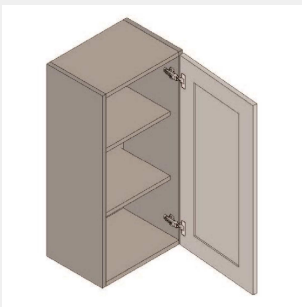

IO-W3627

Double Door Wall Cabinet
- 1 Shelf-36Wx27Hx13D

$903.9

BUY