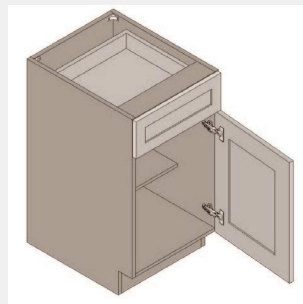

\$593.4

BUY

TB-B15

Single Door Base Cabinet With 1 Drawer 15Wx34Hx24D

\$669.3

BUY

TB-B18

Single Door Base Cabinet - 1 Drawer - 1 Shelf-18Wx34Hx24D