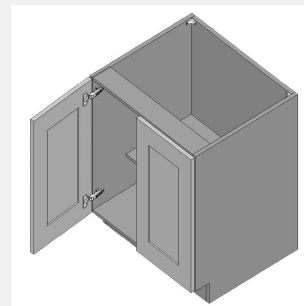

\$939.55

BUY

TB-FHVB24-S

Vanity Base Full Height
Single Door - 1
Shelf-24Wx34Hx21D

\$905.05

BUY

TB-FHVB27

Vanity Base Full Height
Door Double Door - 1
Shelf-27Wx34Hx21D