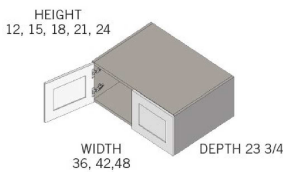

\$1608.85

BUY

IO-RW422424

Double Door Refrigerator Wall Cabinet- One Shelf-42Wx24Hx24D

\$1405.3

BUY

IO-RW362424

Double Door Refrigerator Wall Cabinet - 1 shelf - 36W x 24D x 24H