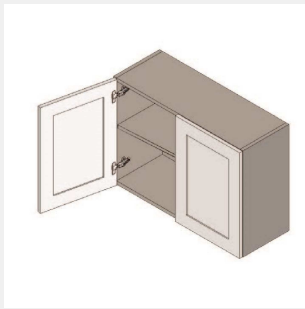

TB-W4221

**Double Door Wall Cabinet
- 1 Shelf-42Wx21Hx13D**

$801.55

BUY