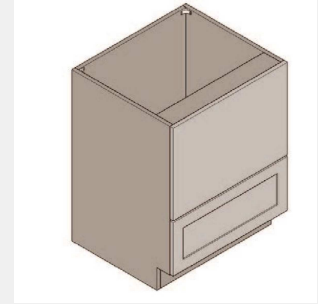

BUY

IO-ASB36

Single Door Angle Sink Base Cabinet with 1 False Drawer - 33Wx34Hx24D

\$1608.85

BUY

IO-BEA12L

Single Door Angle Base Cabinet - 1 Shelf-12Wx34Hx24D

\$739.45

BUY

IO-BEA12R

Single Door Angle Base Cabinet - 1 Shelf-12Wx34Hx24D

\$739.45

BUY

IO-MWB30

Microwave Base Cabinet With One Drawer-30Wx34Hx24D

\$1069.5