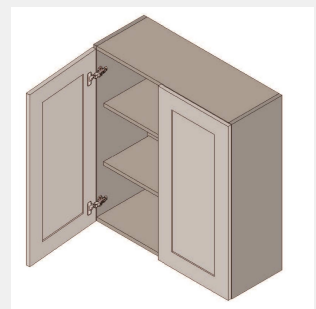

TB-W3942

**Double Door Wall Cabinet
- 2 Shelves -
39Wx42Hx12D**

$1465.1

BUY