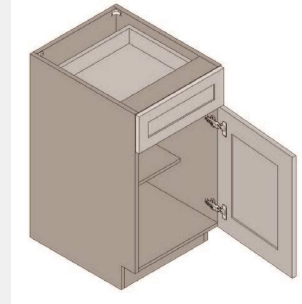

\$1401.85

BUY

TB-AWC2742-15

Single Door Angle Wall Cabinet - 3 Shelves-27Wx42Hx15D

\$1512.25

BUY

TB-B12

Single Door Base Cabinet with 1 Drawer 1 shelf - 12Wx 24Dx 34H