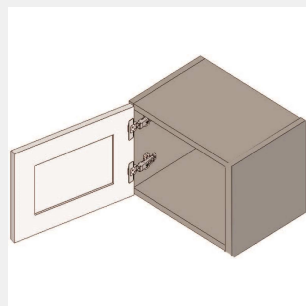

\$692.3

BUY

TB-W1812

Single Door-Wall Cabinet -
No Shelves-18Wx12Hx13D

\$335.8

BUY

TB-W1815

Single Door Wall Cabinet -
No Shelves-18Wx15Hx13D