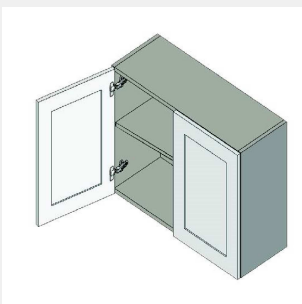

\$280.6

BUY

IO-W4224

Double Door Wall Cabinet
- 1 Shelf-42Wx24Hx13D

\$1003.95

BUY

IO-W3924

Double Door Wall Cabinet
- 1 Shelf-39Wx24Hx12D