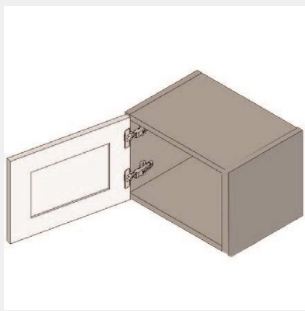

\$434.7

BUY

TB-W0642

Single Door Wall Cabinet -
Three Shelves
6Wx42Hx12D

\$468.05

BUY

TB-W0912

Single Door Wall Cabinet -
No Shelves-9Wx12Hx13D