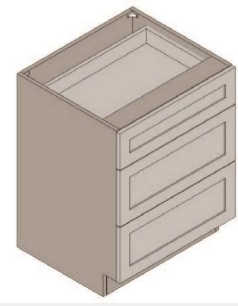

IO-VDB36-3

Three Drawer Vanity Base
Cabinets - No
Shelves-36Wx34Hx21D

$1378.85

BUY