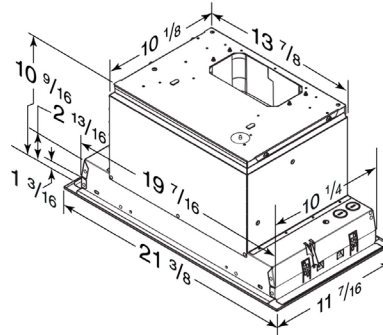

BROAN® HOOD VENTILATION SYSTEMS

600 CFM STAINLESS VENTILATOR

RHBB 600 CFM

- Available for all Fabuwood Allure wood Hoods
- Broan® SmartSense® Auto Operation adjusts the fan speed based on the heat coming from your range so you never have to worry about adjusting the speed while cooking.
- Powerful 650 Max Blower CFM and Ultra-quiet 0.5 sone at normal speed.
- WiFi connectivity enables hands-free operation with voice activation using Alexa or Google Assistant.
- 4-Speed back-lit soft touch control features a smooth, easy-to-clean surface
- Bright 2-level, heat resistant LED modules enhance your cooking experience
- Dishwasher-safe hybrid baffle filter offers superior grease capture.
- Code Ready Technology adjusts CFM down to 300 to meet make-up air codes.
- ADA compliant, remote operation is possible using a standard UL approved wall switch. Requires ADA adapter kit, HAWRKS (sold separately, contact Customer Service Team to request Custom Accessory)
- Optional non-duct recirculation kit (RHBB DCT) and filters available for indoor exhaust recirculation to suit your needs.
- Comes with Broan-NuTone one (1) year Limited Warranty. Refer to installation guide for full details.

NOTE: Dealers should refer to the Heating Appliance Manufacturer's Specifications for individual ventilation requirements. Fabuwood is not responsible for improper blower selection or installation.