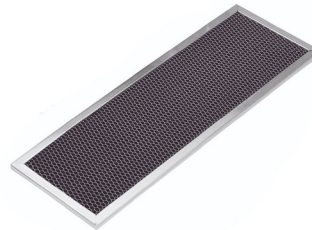

REPLACEMENT CHARCOAL FILTER

RHBB FLTR

- Replacement Charcoal Filter for RHBB DCT Interior Non-Ducted Recirculation Kit

WARNING: This product can expose you to chemicals including formaldehyde exposure, which is known to the State of California to cause cancer. For more information go to www.P65Warnings.ca.gov.

fabuwood®