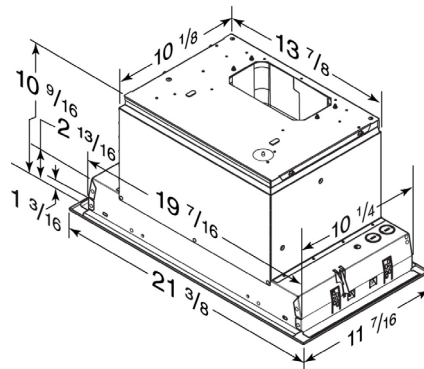

400 CFM STAINLESS VENTILATOR

RHBB 400 CFM

- Works with Fabuwood Stainless Steel Interior Hood Liners.
- Available for all Fabuwood Allure wood Hoods
- Powerful 450 MAX Blower CFM operates at 1 speed at normal speed.
- Bright 1-level, heat resistant LED modules enhance your cooking experience.
- Up-front 3-Speed rotary controls makes operation easy.
- Dishwasher-safe aluminum mesh filters feature quick-release latch for easy removal.
- ENERGY STAR certified custom range hood insert.
- Optional non-duct recirculation kit (RHBB DCT) and filters (RHBB FLTR) available for indoor exhaust recirculation to suit your needs.
- Comes with Broan-NuTone one (1) year Limited Warranty. Refer to installation guide for full details.

NOTE: Dealers should refer to the Heating Appliance Manufacturer's Specifications for individual ventilation requirements. Fabuwood is not responsible for improper blower selection or installation.