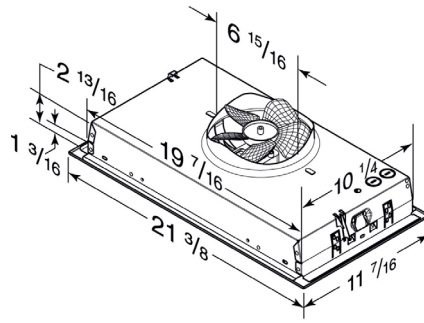

BROAN® HOOD VENTILATION SYSTEMS

250 CFM STAINLESS VENTILATOR

RHBB 250 CFM

- Works with Fabuwood Stainless Steel Interior Hood Liners
- Available for all Fabuwood Allure Wood Hoods except RHA483021
- Efficient 300 Max Blower CFM operates at 3 speeds at normal speed
- Bright 1-level, heat resistant LED modules enhance your cooking experience.
- 2-Speed rocker controls operate the fan speeds
- Easy-to-clean, fully enclosed bottom with dishwasher-safe aluminum mesh filter
- ADA compliant, remote operation is possible using a standard UL approved wall switch. Requires ADA adapter kit, HAWSK3 (sold separately, contact Customer Service Team to request Custom Accessory)
- Optional non-duct recirculation kit (RHBB DCT) and filters (RHBB FLTR) available for indoor exhaust recirculation to suit your needs.
- Comes with Broan-NuTone one (1) year Limited Warranty. Refer to installation guide for full details.

NOTE: Dealers should refer to the Heating Appliance Manufacturer's Specifications for individual ventilation requirements. Fabuwood is not responsible for improper blower selection or installation.